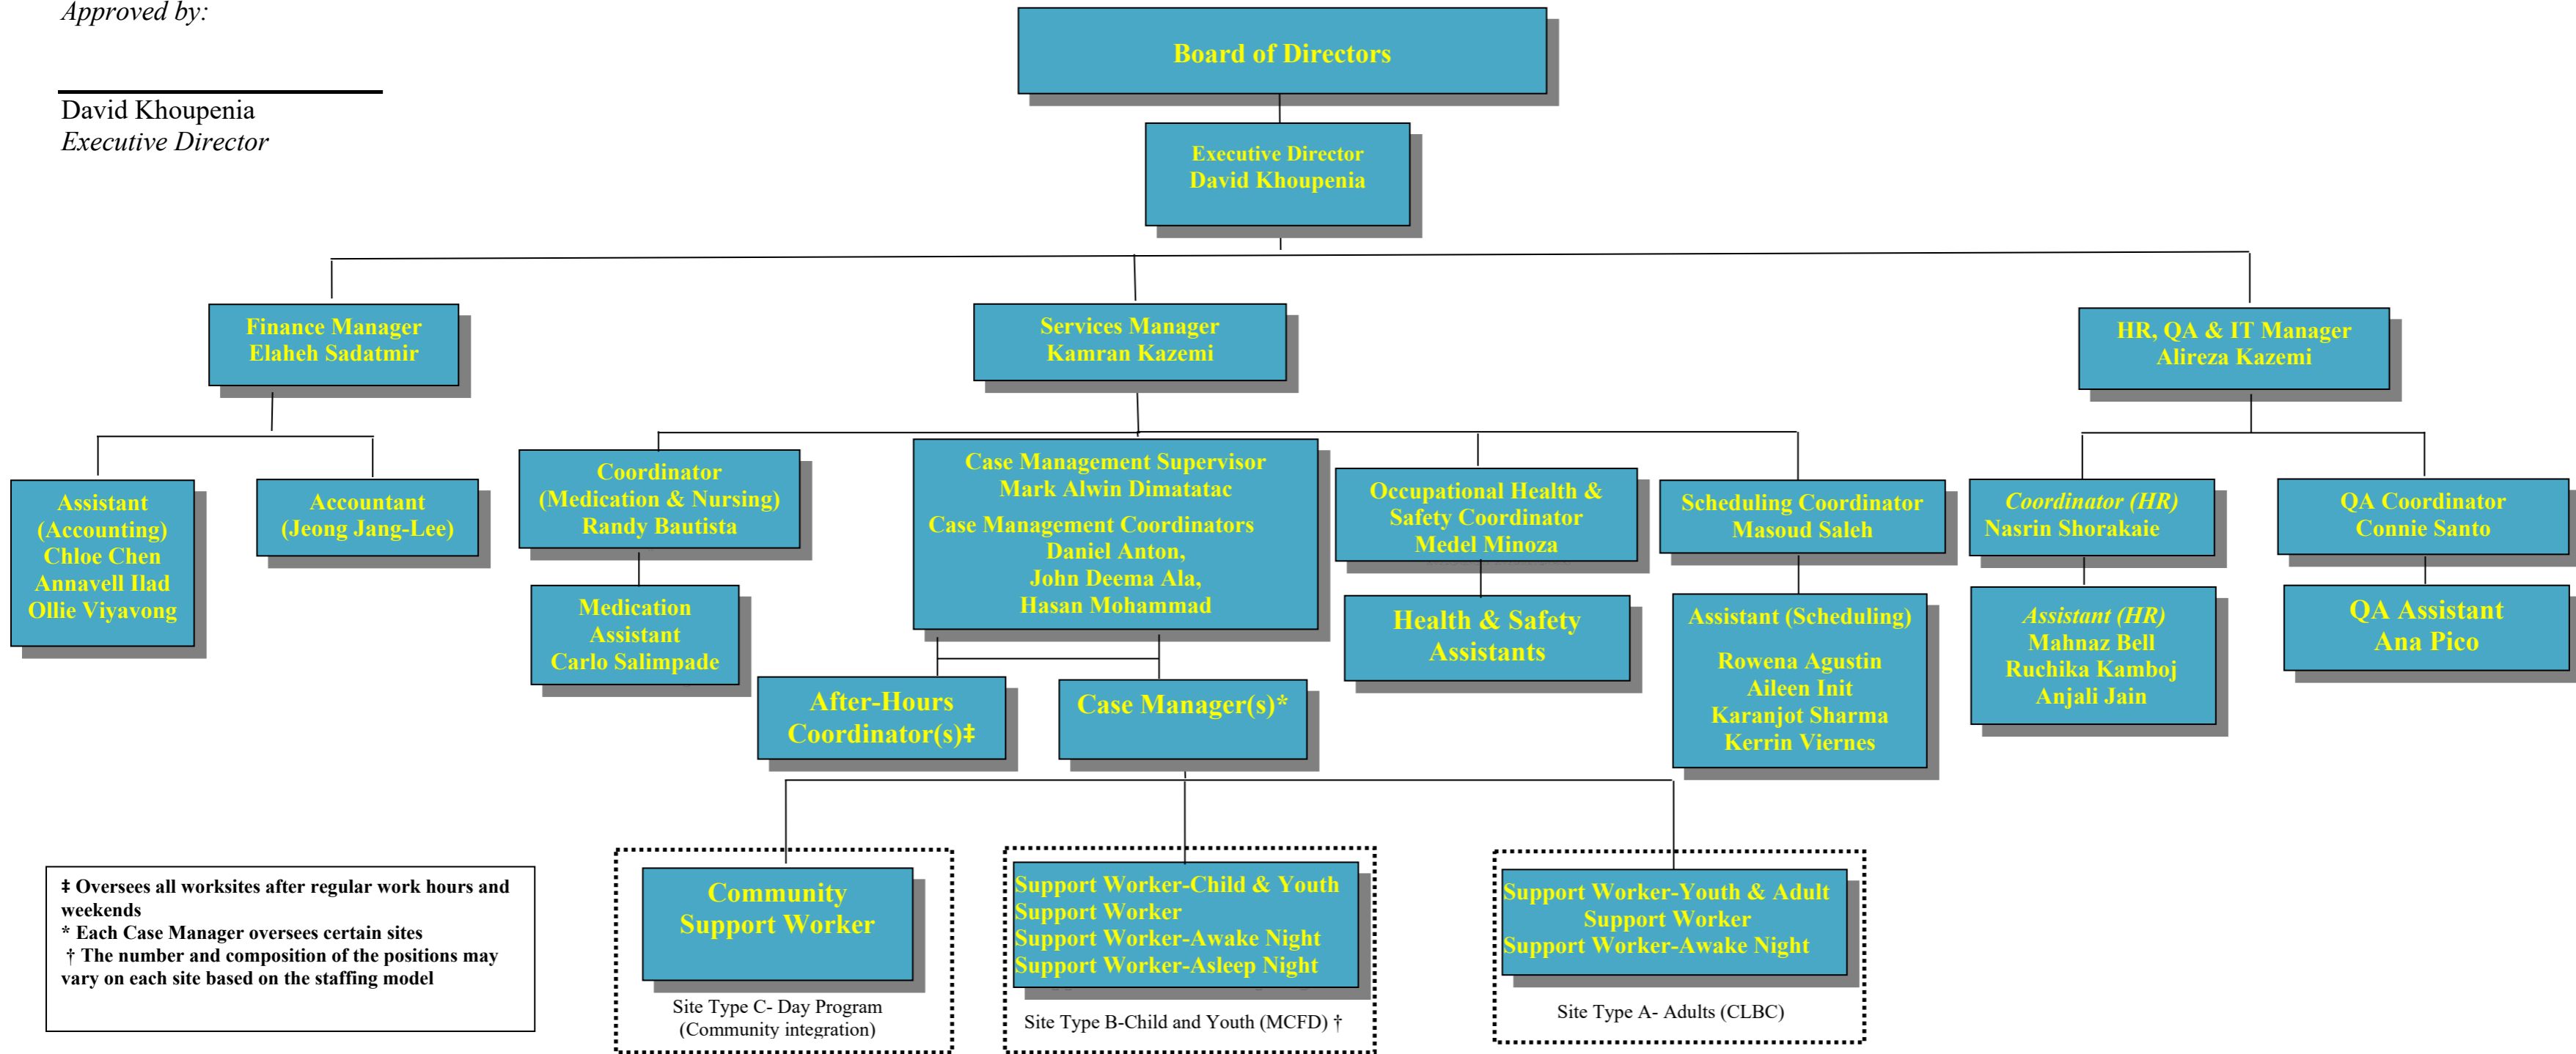

LMSCL
LOWER MAINLAND SOCIETY FOR COMMUNITY LIVING

Approved by:

David Khoupenia
Executive Director

‡ Oversees all worksites after regular work hours and weekends
* Each Case Manager oversees certain sites
† The number and composition of the positions may vary on each site based on the staffing model