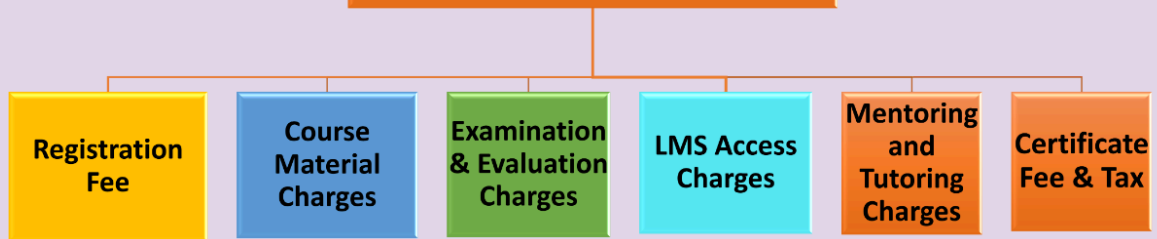

CALARIT

Quality, Rigour & Relevance

Course Registration Fee

Course Fee Components

<u>Course Category</u>	<u>Early Bird Course Fee upto</u>	
	<u>March 31, 2026</u>	
	INR (Rs.)	USD (\$)
Introductory Level (IL) Course	7500	100
Foundation Level (FL) Course	10000	125
Advance Level (AL) Course	12500	150
Research Level (RL) Course	15000	175

QUALITY COMES WITH
PRICE

QUALITY DEMANDS
UNCOMPROMISED
OUTCOMES

For Details See : <https://calarit.in> ; Contact : admin@calarit.in