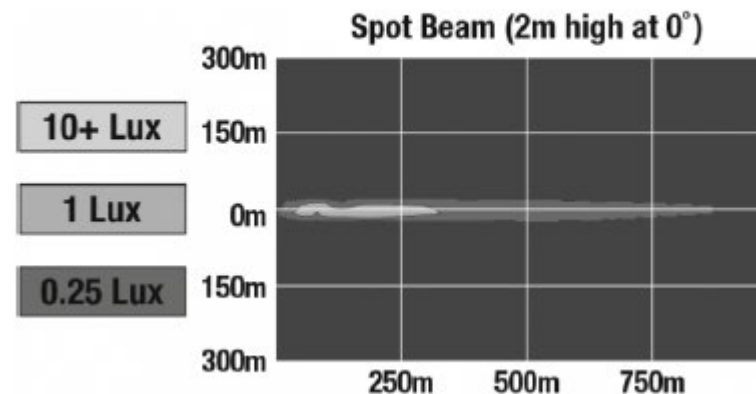

FOR QUESTIONS, QUOTATIONS OR TO SCHEDULE AN ON-SITE INTRODUCTION

Ted Kern | t: 315-486-8265 | e: sales@TEKtechnology.net | TEKtechnology.net