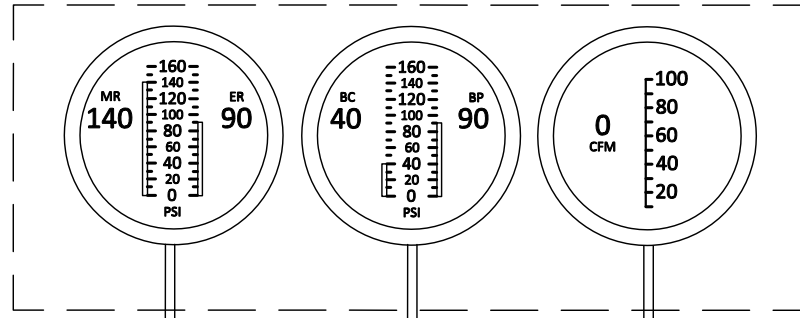

DIGITAL AIR GAUGES

TB-WP

ELECTRIC WIPER/ AIR GAUGE VERSION B

<b>TEK TECHNOLOGY</b>		Designed By TEK Technology	
DRAWING NO.	3479000	DRAWN BY	MTOWNZEN
REVISION C	DATE: 1-26	CHK'D BY	D HAYS
		NO SCALE	
		SHEET 01 OF 01	