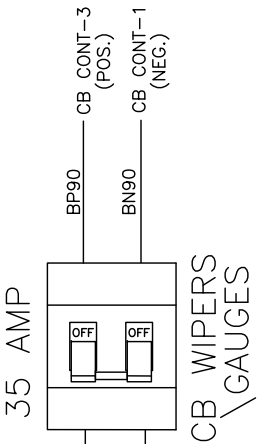

DIGITAL AIR GAUGES

TB-WP

ELECTRIC WIPER/ AIR GAUGE VERSION B

<b>TEK TECHNOLOGY</b>		Designed By TEK Technology	
DRAWING NO.	3479000	DRAWN BY	MTOWNZEN
REVISION C	DATE: 1-26	CHK'D BY	D HAYS
		NO SCALE	
		SHEET 01 OF 01	