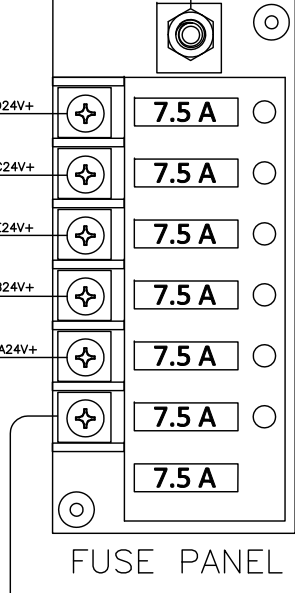

DIGITAL AIR GAUGES

TB-WP

ELECTRIC WIPER/ AIR GAUGE VERSION B

<b>TEK TECHNOLOGY</b>		Designed By TEK Technology	
DRAWING NO.	3479000	DRAWN BY	MTOWNZEN
REVISION C	DATE: 1-26	CHK'D BY	D HAYS
		NO SCALE	
		SHEET 01 OF 01	