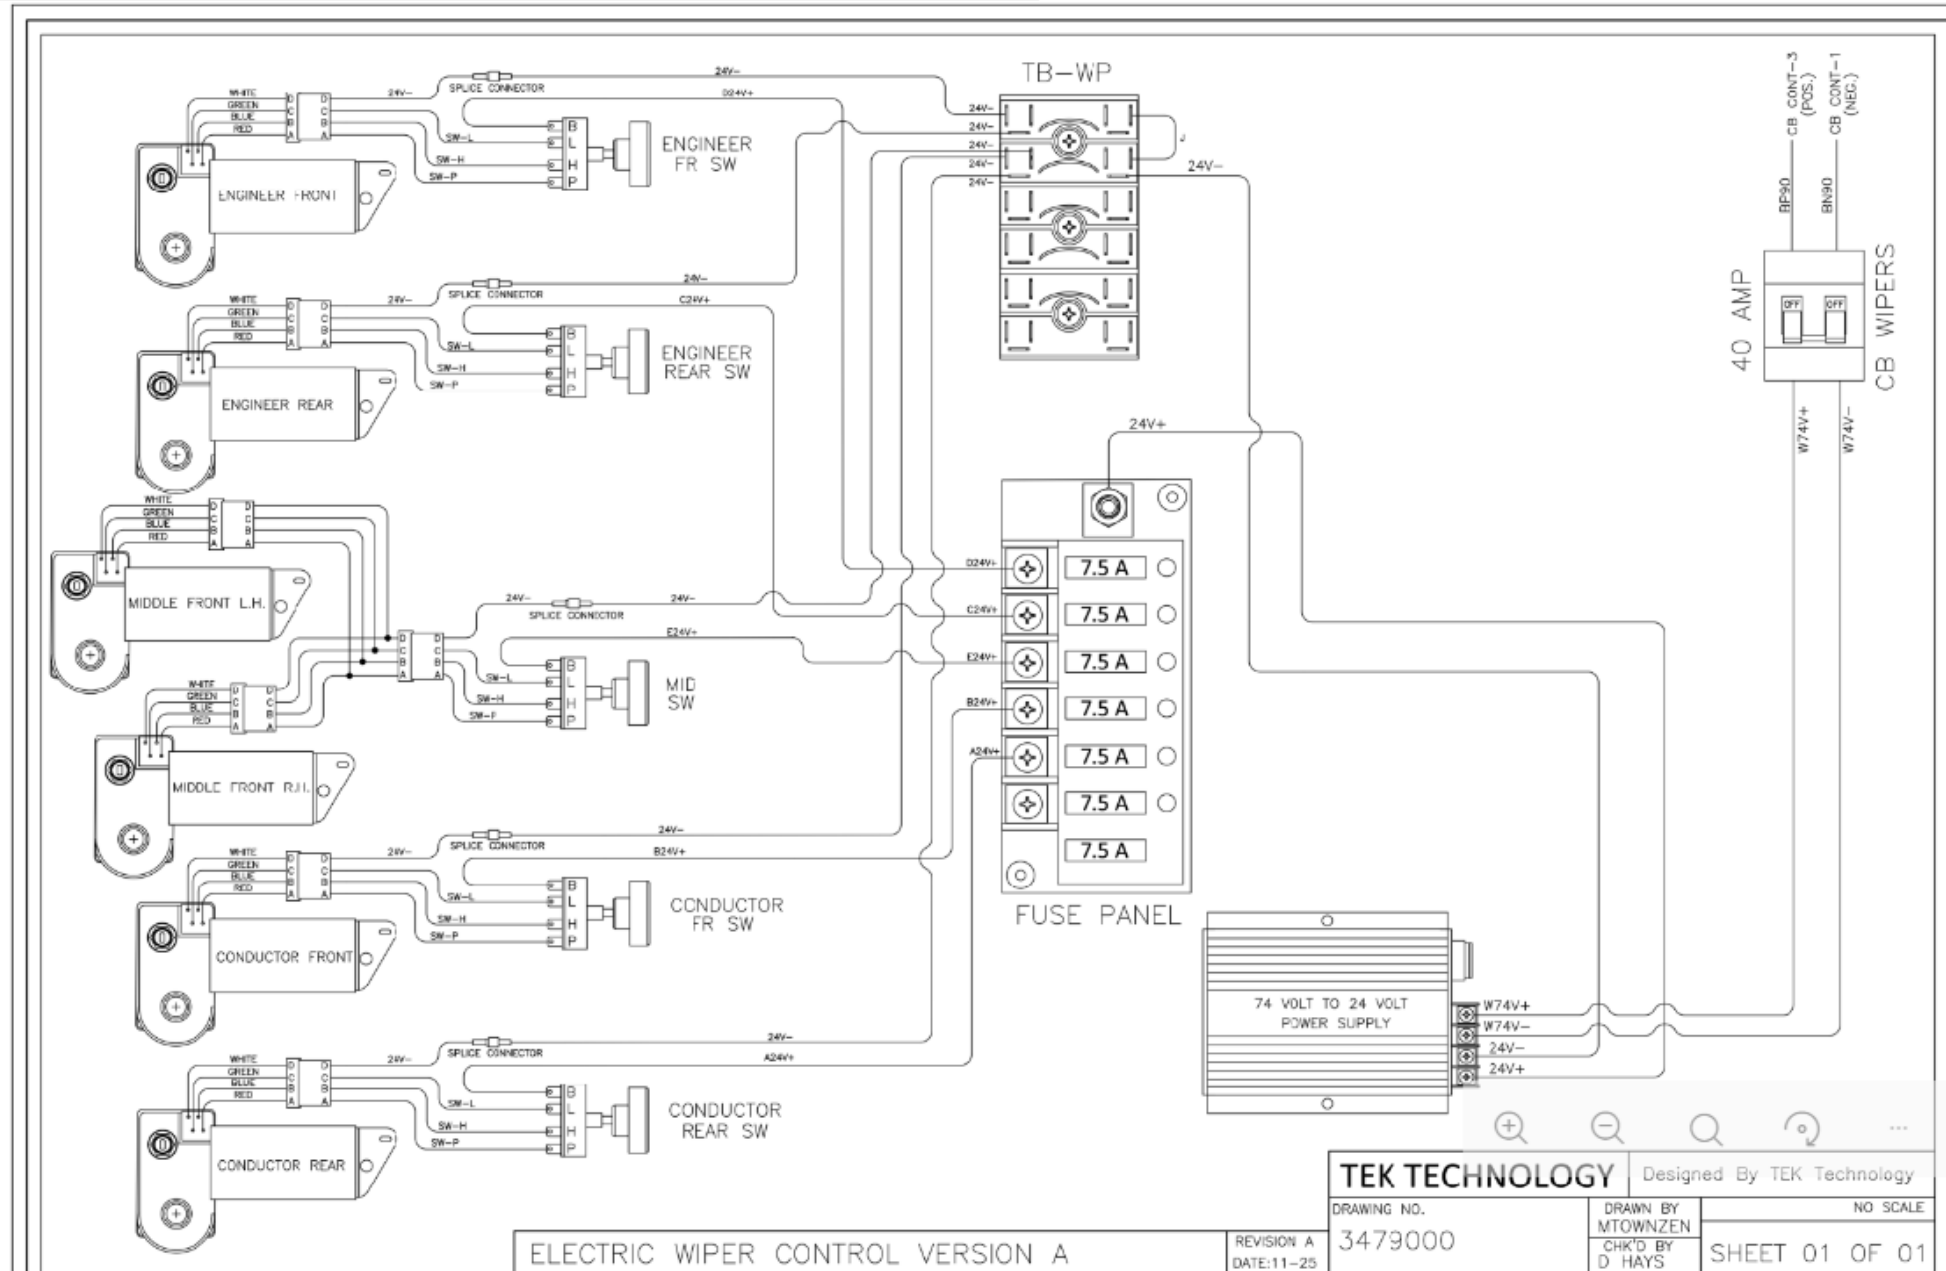

# • Low Horsepower Electric Wiper Conversion Kit

ELECTRIC WIPER CONTROL VERSION A

REVISION A  
DATE: 11-25

<b>TEK TECHNOLOGY</b>		Designed By TEK Technology	
DRAWING NO.	3479000	DRAWN BY	MTOWNZEN
		CHK'D BY	D HAYS
			NO SCALE
			SHEET 01 OF 01