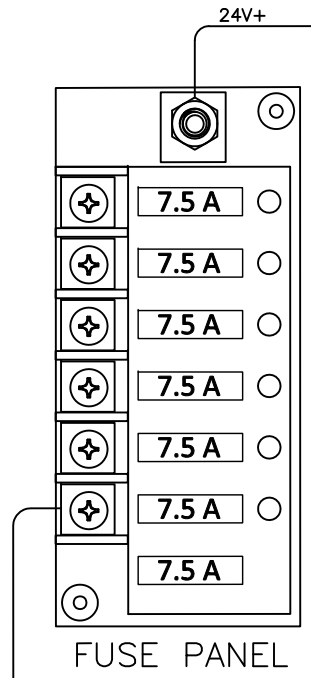

DIGITAL AIR GAUGES

ACCESSORY POWER PANEL

INPUT OPTION MODULE

WIRES FROM IND PANEL OR WIRES FROM IND. LIGHTS

(LEAD TRUCK SAND SW-B/R)

BUTT SPLICE

35 AMP

CB WIPERS GAUGES