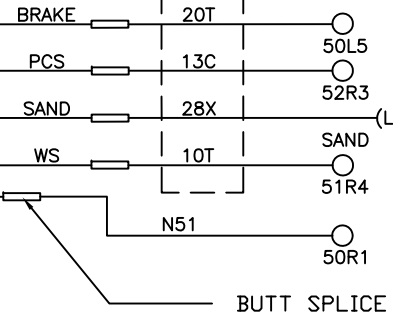

DIGITAL AIR GAUGES

ACCESSORY POWER PANEL

INPUT OPTION MODULE

WIRES FROM IND PANEL OR WIRES FROM IND. LIGHTS

(LEAD TRUCK SAND SW-B/R)

BUTT SPLICE

35 AMP

CB WIPERS GAUGES