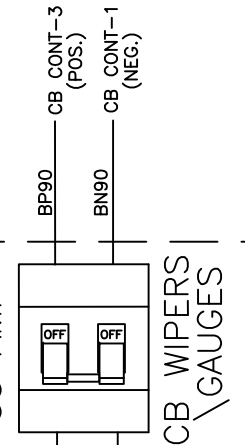

DIGITAL AIR GAUGES

ACCESSORY POWER PANEL

INPUT OPTION MODULE

WIRES FROM IND PANEL OR WIRES FROM IND. LIGHTS

(LEAD TRUCK SAND SW-B/R)

BUTT SPLICE

35 AMP

CB WIPERS GAUGES

**TEK TECHNOLOGY**

Designed By TEK Technology

DRAWING NO. 34790GAIP

DRAWN BY MTOWNZEN

NO SCALE

REVISION DATE:3-26

CHK'D BY D HAYS

SHEET 01 OF 01