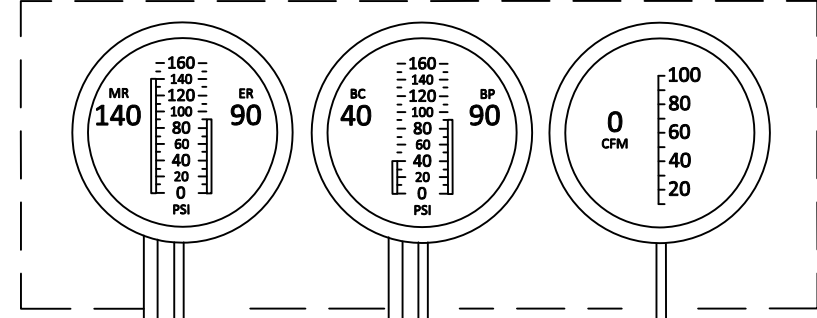

DIGITAL AIR GAUGES

ACCESSORY POWER PANEL

INPUT OPTION MODULE

WIRES FROM IND PANEL OR WIRES FROM IND. LIGHTS

(LEAD TRUCK SAND SW-B/R)

BUTT SPLICE

35 AMP

CB WIPERS GAUGES