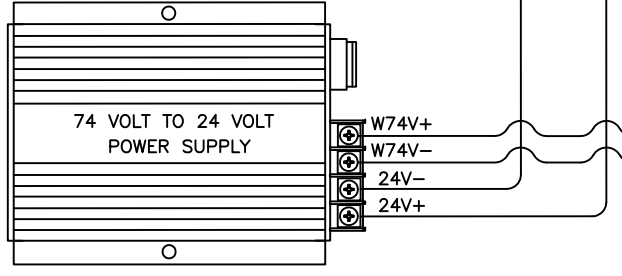

DIGITAL AIR GAUGES

ACCESSORY POWER PANEL

INPUT OPTION MODULE

WIRES FROM IND PANEL OR WIRES FROM IND. LIGHTS

(LEAD TRUCK SAND SW-B/R)

BUTT SPLICE

35 AMP

CB WIPERS GAUGES