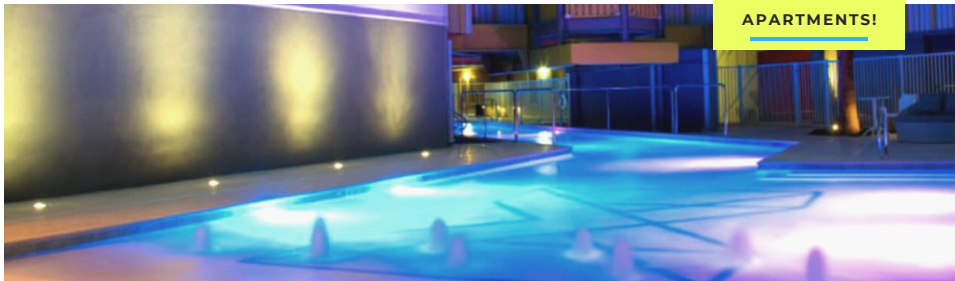

## PROPERTY FEATURES

- GPA DISCOUNT
- WALKING DISTANCE TO ASU
- FULLY FURNISHED
- FLEXIBLE FLOOR PLANS
- RESORT POOL W/WATERSLIDE AND HUGE MOVIE SCREEN
- 24 HOUR GYM
- 24 HOUR LAUNDRY UNIT
- MOBILE APP FOR LAUNDRY UNIT
- MOBILE APP TO PAY RENT AND SUBMIT WORK ORDERS
- 10 MONTH LEASE AVAILABLE
- STAINLESS STEEL APPLIANCES
- AND SO MUCH MORE!