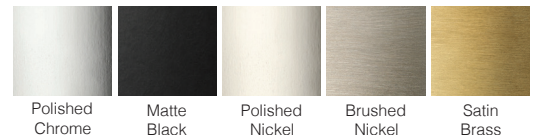

AVAILABLE SIZES:

30" W x 30" H or 30" W x 36" H

STANDARD ACCESSORIES

- ✓ Cosmetic Tray
- ✓ Magnifying Mirror
- ✓ Dual Electrical Outlets
- ✓ USB/USB-C ports
- ✓ Cell Phone Holder
- ✓ Cord Organizer
- ✓ Toothbrush Holder
- ✓ Hand Shaver Holder
- ✓ Magnetic Scissors/Tweezer Holder

Elegant Slim Frame Comes in five finishes

30" - "Single Door" Lighted Mirrored Cabinets

MODEL	ITEM	Size W x H x D	DOOR CONFIGURATION	DEFOGGER	ELECTRIC OUTLET WITH 120V AND USB PORTS	FRAME FINISH OPTIONS: XX	
			LEFT OR RIGHT HINGED DOOR			PC = Polished Chrome	BN = Brushed Nickel SB = Satin Brass MB = Matte Black PN = Polished Nickel
	MC-IL3030-RM-04-L00-25-XX	30" x 30" x 4.5"	1 Door: Left Hinged	1	1	\$2,795	\$3,125
	MC-IL3030-RM-04-R00-25-XX	30" x 30" x 4.5"	1 Door: Right Hinged	1	1	\$2,795	\$3,125
	MC-IL3036-RM-04-L00-25-XX	30" x 36" x 4.5"	1 Door: Left Hinged	1	1	\$3,125	\$3,475
	MC-IL3036-RM-04-R00-25-XX	30" x 36" x 4.5"	1 Door: Right Hinged	1	1	\$3,125	\$3,475