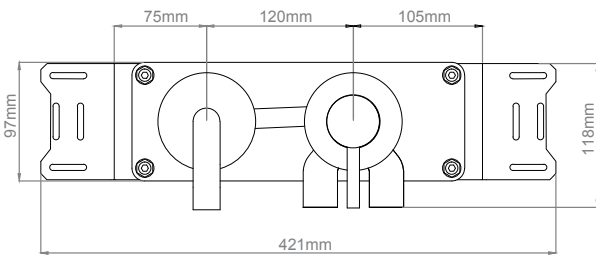

Built-in tap, 190 mm

QT3100 · 702512016 (built-in part only)

Shown solution:

	Item number
Built-in part	QT3100
Control for mixer	QA2180X
Spout	QA3180X

X = Choose finish