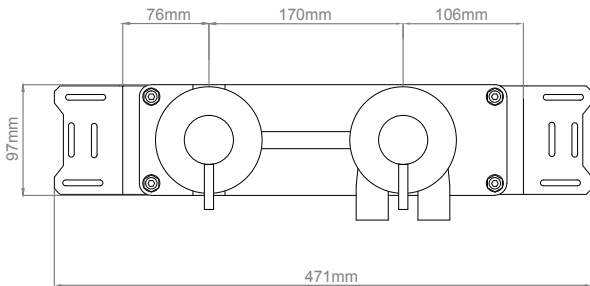

Built-in two-way thermostat
QS3300 · 722651004 (built-in part only)

Shown solution:

	Item number
Built-in part	QS3300
Control for diverter	QA2290X
Control for thermostat	QA2390X

X = Choose finish