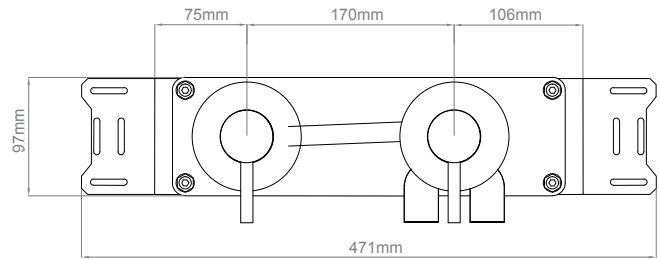

Built-in mixer and diverter

QS3200 · 727491016 (built-in part only)

Shown solution:

	Item number
Built-in part	QS3200
Control for mixer	QA2190X
Control for diverter	QA2290X

X = Choose finish