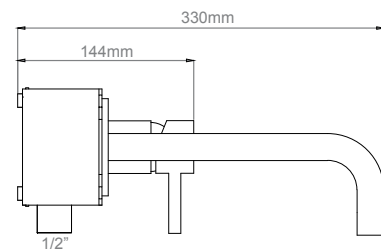

Built-in tap, 250 mm

QT3100 · 702512016 (built-in part only)

Shown solution:

	Item number
Built-in part	QT3100
Control for mixer	QA2180X
Spout	QA3280X

X = Choose finish