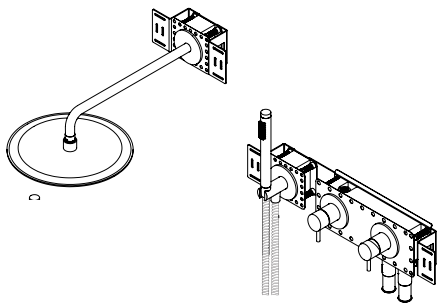

Shower solution

- QS3200
- QS3400 x 2
- QA2190X
- QA2290X
- QS5590X
- QS5410X
- QS5320X
- QS5110X
- QS5289X