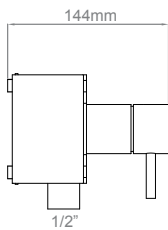

Built-in two-way thermostat
QS3300 · 722651004 (built-in part only)

Shown solution:

	Item number
Built-in part	QS3300
Control for diverter	QA2290X
Control for thermostat	QA2390X

X = Choose finish