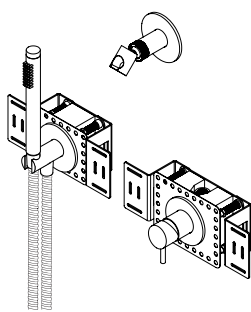

Shower solution

- QS3100
- QS3400
- QA2190X
- QS5590X
- QS5410X
- QS5320X
- QS5690X