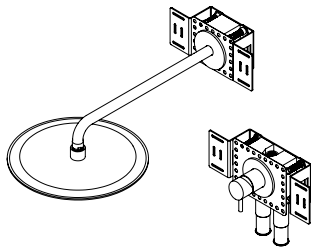

Shower solution

- QS3100
- QS3400
- QA2100X
- QS5110X
- QS5289X