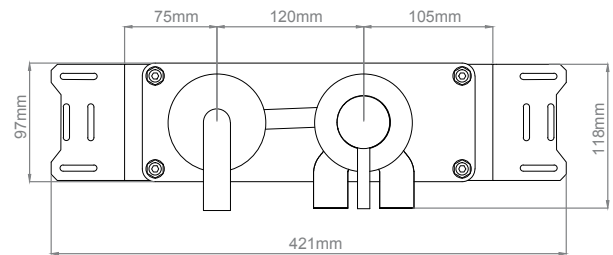

Built-in tap, 250 mm

QT3100 · 702512016 (built-in part only)

Shown solution:

	Item number
Built-in part	QT3100
Control for mixer	QA2180X
Spout	QA3280X

X = Choose finish