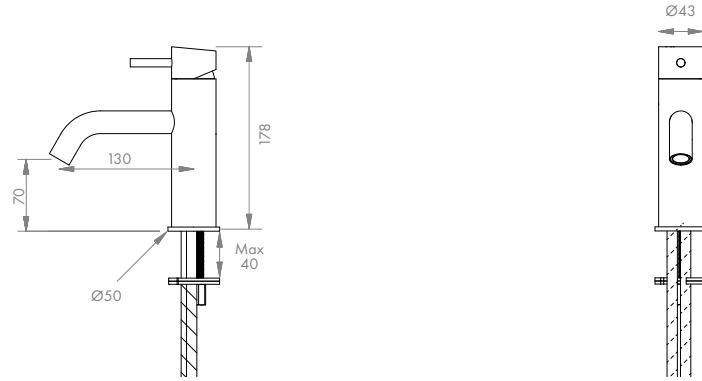

QS3200
QS3400
QA2190X
QA2290X
QS5590X
QS5410X
QS5320X

X = Choose finish

Satin PVD brass

Dimensional drawings and flow diagrams

Single hole tap
QT1150X

Allround tap
QT1200X

Kitchen tap
QT2100X

We recommend a 35mm tap hole in the surface