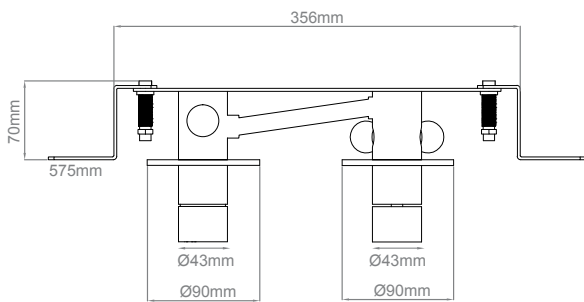

Built-in two-way thermostat
QS3300 · 722651004 (built-in part only)

Shown solution:

	Item number
Built-in part	QS3300
Control for diverter	QA2290X
Control for thermostat	QA2390X

X = Choose finish