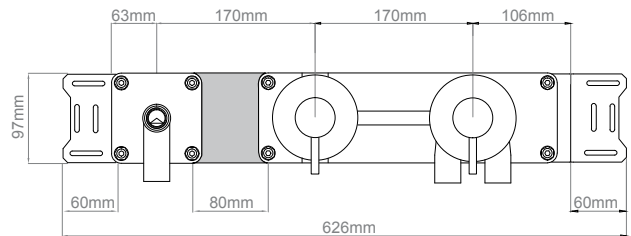

Built-in part w/ 1/2 connection
QS3400 · 702512804 (built-in part only)

Shown solution:

	Item number
Built-in part	QS3400