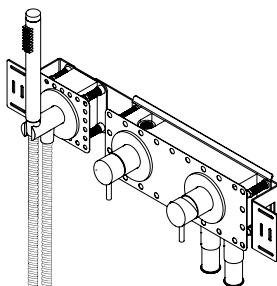

Bathtub solution (waste w/filler)

QS3200
QS3400
QA2190X
QA2290X
QS5590X
QS5410X
QS5320X

X = Choose finish