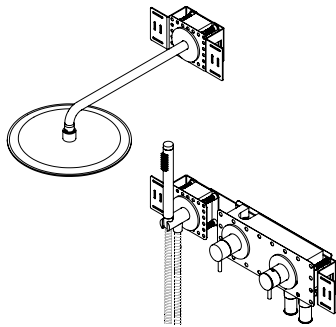

Examples of configurations

Thermostat solution

QS3300
QS3400 x 2
QA2290X
QA2390X
QS5590X
QS5410X
QS5320X
QS5110X
QS5289X