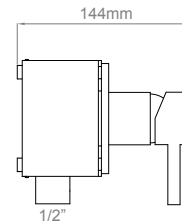

Built-in mixer and diverter

QS3200 · 727491016 (built-in part only)

Shown solution:

	Item number
Built-in part	QS3200
Control for mixer	QA2190X
Control for diverter	QA2290X

X = Choose finish