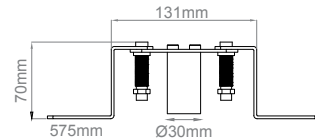

Built-in part w/ 1/2 connection
QS3400 · 702512804 (built-in part only)

Shown solution:

	Item number
Built-in part	QS3400