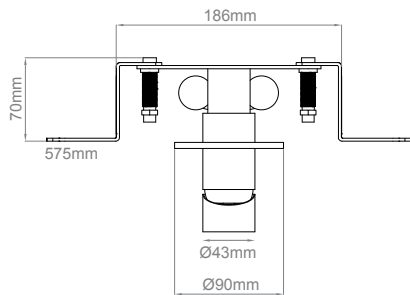

Built-in mixer

QS3100 · 727490016 (built-in part only)

Shown solution:

	Item number
Built-in part	QS3100
Control for mixer	QA2190X

X = Choose finish