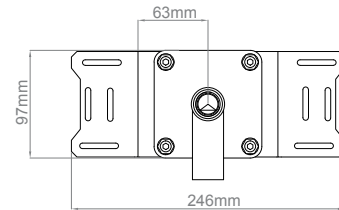

Built-in part w/ 1/2 connection
QS3400 · 702512804 (built-in part only)

Shown solution:

	Item number
Built-in part	QS3400