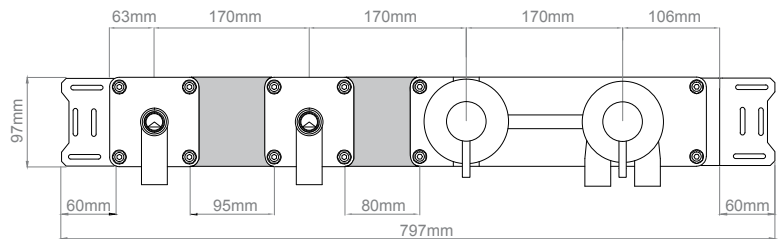

Built-in part w/ 1/2 connection
QS3400 · 702512804 (built-in part only)

Shown solution:

	Item number
Built-in part	QS3400