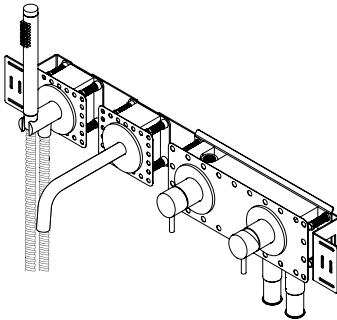

Bathtub solution

QS3200
QS3400 x 2
QA2190X
QA2290X
QS5590X
QS5410X
QS5320X
QS3190X