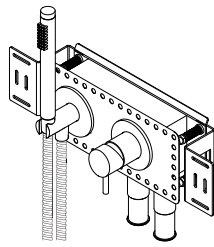

Shower or bidet solution

QT3100
QA2190X
QS5590X
QS5410X
QS5320X