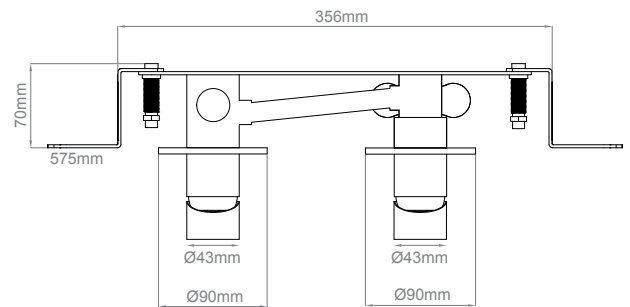

Built-in mixer and diverter

QS3200 · 727491016 (built-in part only)

Shown solution:

	Item number
Built-in part	QS3200
Control for mixer	QA2190X
Control for diverter	QA2290X

X = Choose finish