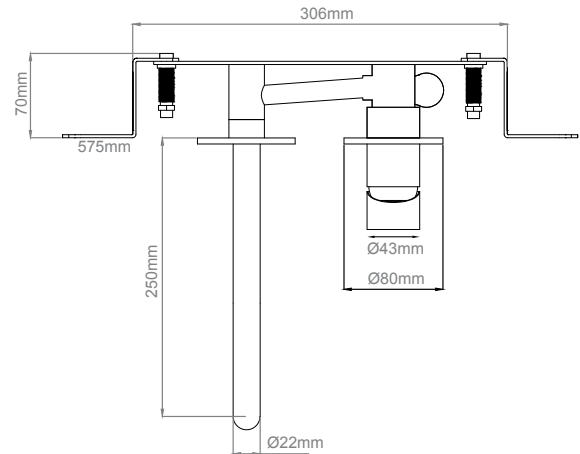

Built-in tap, 250 mm

QT3100 · 702512016 (built-in part only)

Shown solution:

	Item number
Built-in part	QT3100
Control for mixer	QA2180X
Spout	QA3280X

X = Choose finish