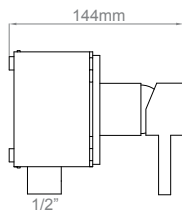

Built-in mixer

QS3100 · 727490016 (built-in part only)

Shown solution:

	Item number
Built-in part	QS3100
Control for mixer	QA2190X

X = Choose finish