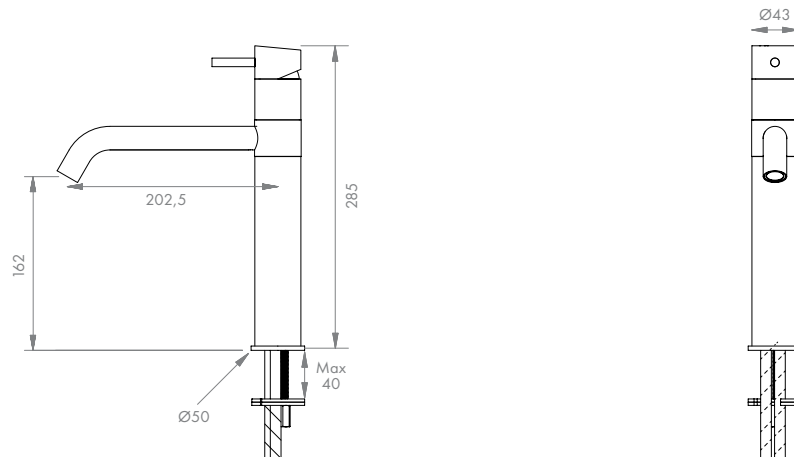

QS3200
QS3400
QA2190X
QA2290X
QS5590X
QS5410X
QS5320X

X = Choose finish

Satin PVD brass

Dimensional drawings and flow diagrams

Single hole tap
QT1150X

Allround tap
QT1200X

Kitchen tap
QT2100X

We recommend a 35mm tap hole in the surface