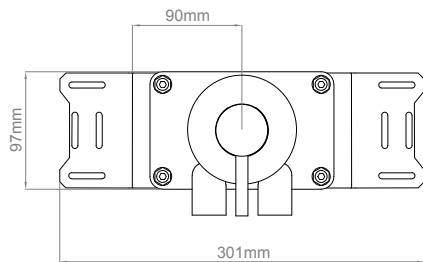

Built-in mixer

QS3100 · 727490016 (built-in part only)

Shown solution:

	Item number
Built-in part	QS3100
Control for mixer	QA2190X

X = Choose finish