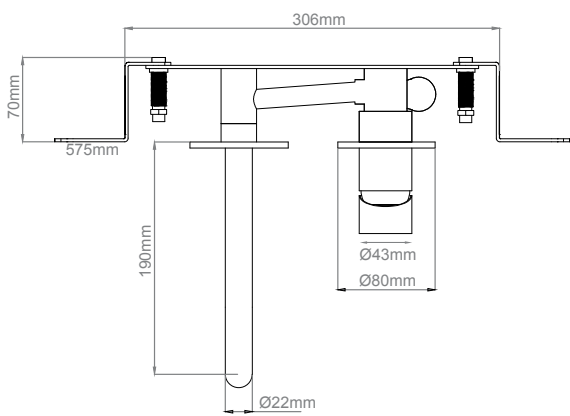

Built-in tap, 190 mm

QT3100 · 702512016 (built-in part only)

Shown solution:

	Item number
Built-in part	QT3100
Control for mixer	QA2180X
Spout	QA3180X

X = Choose finish