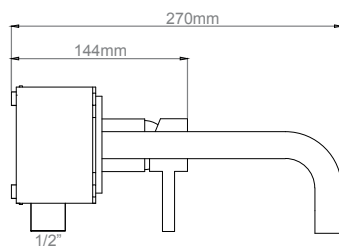

Built-in tap, 190 mm

QT3100 · 702512016 (built-in part only)

Shown solution:

	Item number
Built-in part	QT3100
Control for mixer	QA2180X
Spout	QA3180X

X = Choose finish