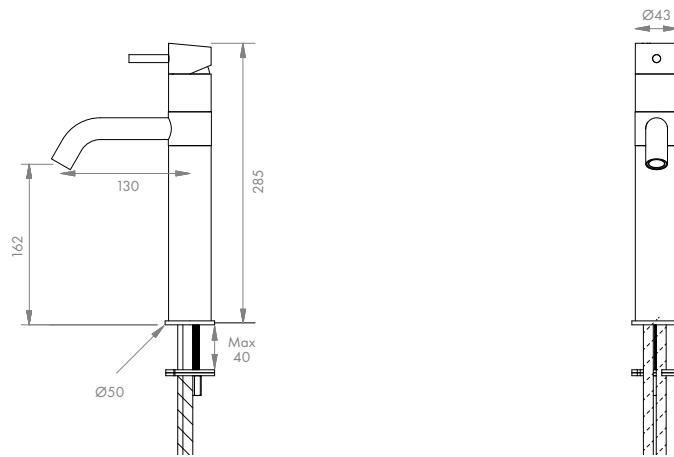

QS3200
QS3400
QA2190X
QA2290X
QS5590X
QS5410X
QS5320X

X = Choose finish

Satin PVD brass

Dimensional drawings and flow diagrams

Single hole tap
QT1150X

Allround tap
QT1200X

Kitchen tap
QT2100X

We recommend a 35mm tap hole in the surface