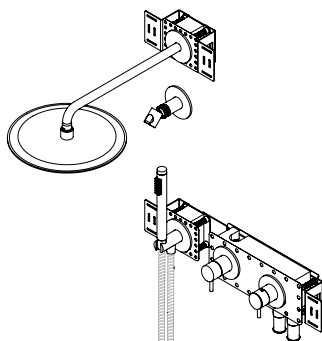

Thermostat solution

QS3300
QS3400 x 2
QA2290X
QA2390X
QS5590X
QS5410X
QS5320X
QS5110X
QS5289X
QS5690X