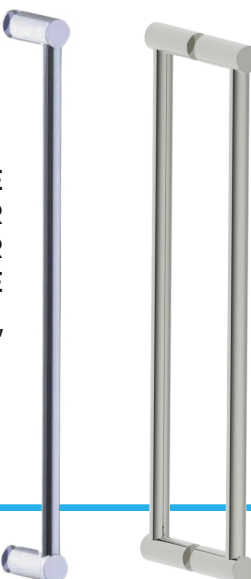

**TOWEL  
RING**  
180465

**SINGLE  
PRONG  
ROBE  
HOOK**  
180134

**TOILET PAPER HOLDER**  
180151

**TOWEL  
RING**  
180460

**TOILET PAPER  
HOLDER**  
180151A

**TOILET  
PAPER  
HOLDER**  
180152

**TOWEL BAR**  
Available in 9"- 30"  
180109, 180180,  
180240, 180300

**TOWEL  
SHELF**  
180442

**PIVOT TOILET  
PAPER HOLDER**  
180158

**TOWEL BAR**  
Available in 18" & 24"  
180182 & 180242

**TOILET  
BRUSH SET**  
180610

**DOUBLE TOILET  
PAPER HOLDER**  
180155

**SINGLE  
SHOWER  
DOOR  
HANDLE**

Available in 8"-24"

- 1807508
- 1807512
- 1807518
- 1807524

**TUMBLER w/  
HOLDER**  
180660

**APPLIANCE PULLS**  
Available in 12"- 30"  
180912, 180918,  
180924, 180930

**DOUBLE  
SHOWER  
DOOR  
HANDLE**