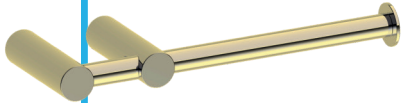

**TOWEL  
RING**  
180465

**SINGLE  
PRONG  
ROBE  
HOOK**  
180134

**TOILET PAPER HOLDER**  
180151

**TOWEL  
RING**  
180460

**TOILET PAPER  
HOLDER**  
180151A

**TOILET  
PAPER  
HOLDER**  
180152

**TOWEL BAR**  
Available in 9"- 30"  
180109, 180180,  
180240, 180300

**TOWEL  
SHELF**  
180442

**PIVOT TOILET  
PAPER HOLDER**  
180158

**TOWEL BAR**  
Available in 18" & 24"  
180182 & 180242

**TOILET  
BRUSH SET**  
180610

**DOUBLE TOILET  
PAPER HOLDER**  
180155

**SINGLE  
SHOWER  
DOOR  
HANDLE**