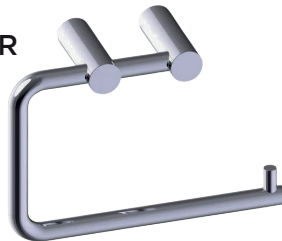

**TOWEL  
RING**  
180465

**SINGLE  
PRONG  
ROBE  
HOOK**  
180134

**TOILET PAPER HOLDER**  
180151

**TOWEL  
RING**  
180460

**TOILET PAPER  
HOLDER**  
180151A

**TOILET  
PAPER  
HOLDER**  
180152

**TOWEL BAR**  
Available in 9"- 30"  
180109, 180180,  
180240, 180300

**TOWEL  
SHELF**  
180442

**PIVOT TOILET  
PAPER HOLDER**  
180158

**TOWEL BAR**  
Available in 18" & 24"  
180182 & 180242

**TOILET  
BRUSH SET**  
180610

**DOUBLE TOILET  
PAPER HOLDER**  
180155

**SINGLE  
SHOWER  
DOOR  
HANDLE**

Available in 8"-24"

- 1807508
- 1807512
- 1807518
- 1807524

**TUMBLER w/  
HOLDER**  
180660

**APPLIANCE PULLS**  
Available in 12"- 30"  
180912, 180918,  
180924, 180930

**DOUBLE  
SHOWER  
DOOR  
HANDLE**