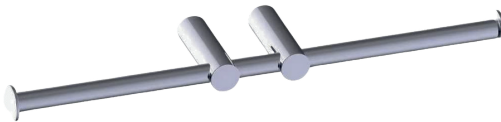

**TOWEL  
SHELF**  
180442

**PIVOT TOILET  
PAPER HOLDER**  
180158

**TOWEL BAR**  
Available in 18" & 24"  
180182 & 180242

**TOILET  
BRUSH SET**  
180610

**DOUBLE TOILET  
PAPER HOLDER**  
180155

**SINGLE  
SHOWER  
DOOR  
HANDLE**

Available in 8"-24"

- 1807508
- 1807512
- 1807518
- 1807524

**TUMBLER w/  
HOLDER**  
180660

**APPLIANCE PULLS**  
Available in 12"- 30"  
180912, 180918,  
180924, 180930

**DOUBLE  
SHOWER  
DOOR  
HANDLE**