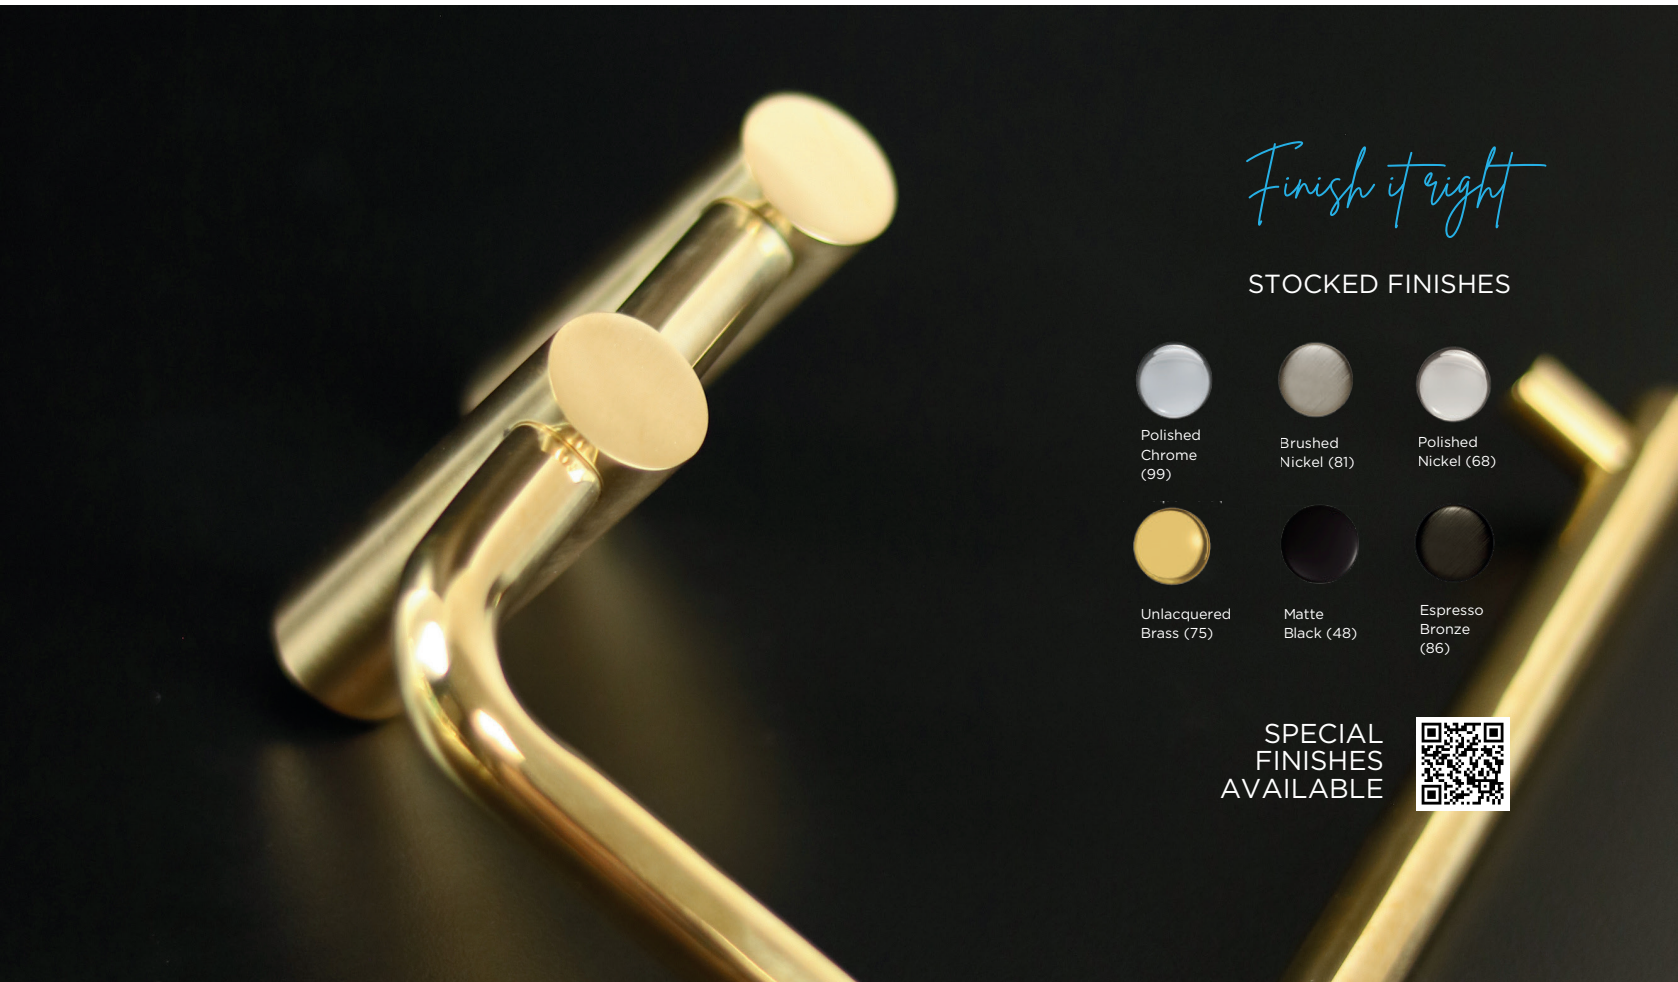

Discover the Copenhagen Collection, a curated set of 19 elegant pieces in 6 stocked finishes, inspired by the harmony and beauty of Nordic design.

*Finish it right*

STOCKED FINISHES

Polished Chrome (99)

Brushed Nickel (81)

Polished Nickel (68)

Unlacquered Brass (75)

Matte Black (48)

Espresso Bronze (86)

SPECIAL FINISHES AVAILABLE

**ROBE HOOK**  
180180

**DOUBLE PRONG  
ROBE HOOK**  
180132

**SPARE  
TOILET  
PAPER  
HOLDER**  
180156A

**TOWEL  
RING**  
180465

**SINGLE  
PRONG  
ROBE  
HOOK**  
180134

**TOILET PAPER HOLDER**  
180151

**TOWEL  
RING**  
180460

**TOILET PAPER  
HOLDER**  
180151A

**TOILET  
PAPER  
HOLDER**  
180152

**TOWEL BAR**  
Available in 9"- 30"  
180109, 180180,  
180240, 180300