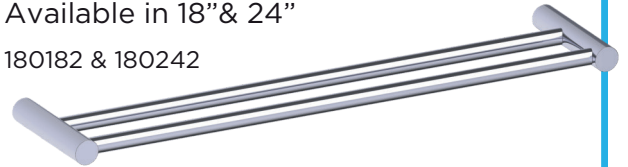

**TUMBLER w/
HOLDER**
180660