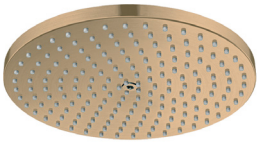

Brushed Gold Optic

Brushed Black Chrome

Talis® E Single-Hole Faucet 110 with
Pop-Up Drain, 1.2 GPM
#71710341

Brushed Black Chrome (-34X)

A prominent expression of modern style. Brushed Black Chrome can add contrast to light walls and countertops, or it can be used in darker rooms for a more masculine vibe. The brush strokes and dark gray tone give this finish a raw, machine-like quality that would work well with an industrial chic design approach that is popular in loft-style interiors with exposed walls.

Talis® E Widespread Faucet 150 with Pop-Up Drain, 1.2 GPM

#71733XXX

Brushed Bronze (-141), Matte Black (-671),
Brushed Black Chrome (-341), Matte White (-701)

Talis® E 4-Hole Roman Tub Set Trim with 1.8 GPM Handshower*

#71744XXX

Brushed Bronze (-141), Matte Black (-671),
Brushed Black Chrome (-341), Matte White (-701)

Drain for Sinks, Push-Open

#50100XXX

Brushed Bronze (-141), Matte Black (-671),
Brushed Black Chrome (-341), Matte White (-701)

*Required part for #71744XXX: Rough, Freestanding Tub Filler (Part #10452181).

Matching Showers for Talis® E

Raindance® S Showerhead 240
1-Jet PowderRain, 2.5 GPM

#27624XXX

Brushed Bronze (-141), Matte Black (-671),
Brushed Black Chrome (-341), Matte White (-701)