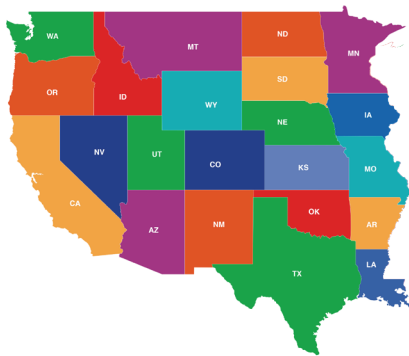

SINGLE UNIT UPS SHIPMENT

FREIGHT CHARGES

VESSELS: X-STONE/CERAMIC/GLASS/STONE. $40⁰⁰

GLASS COUNTERTOPS/BASINS:

24" - 30" - 36" $55⁰⁰

X-STONE™ COUNTERTOPS & TOP/BASINS

24" - 30" - 36" - 42" - 48" $55⁰⁰

60" - 72" $140⁰⁰

MIRRORS:

20" - 24" - 30" - 36" - 42" - 48" $55⁰⁰

60" - 72" $140⁰⁰

SLIQUE™ ILLUMINATED MIRRORS:

20" - 24" - 30" $75⁰⁰

36" - 42" - 48" - 60" $145⁰⁰

72" (Shipped on pallet via Common Carrier) $275⁰⁰

KITCHEN SINKS (SINGLE UNITS - UPS SHIPMENT):

URBAN . . . . . $55⁰⁰ PER SINK

PLATINUM . . . . . $35⁰⁰ PER SINK

GOLD . . . . . $35⁰⁰ PER SINK

MULTIPLE UNITS SHIPMENT (PALLET-CC)

APPLIES TO: FURNITURE, COUNTERTOPS, TOP/BASINS, MIRRORS, VESSELS and KITCHEN SINKS (Any of these items can be combined for Free Freight Volume)

$0.00 to $2,499.00 . . . . . $175⁰⁰

$2499 + ... NO CHARGE

- West Coast freight program applies to States as defined above.
- Freight charges are determined for each order when the order is placed. Orders cannot be combined to qualify for free freight volume.
- Additional charges for drop shipments or residential deliveries are not included and will be added.

WINNER 2014 THRU 2017
- DESIGN JOURNAL & ARCHINTERIOUS -

SUBJECT TO CHANGE WITHOUT NOTICE.