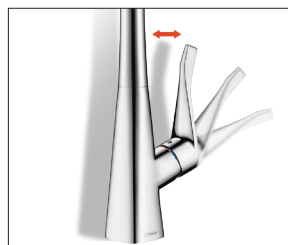

All Hansgrohe main and prep kitchen faucets feature a 150° swivel area.

TWO SPRAY MODES

Most retractable sprayheads feature two-spray modes with silicone aerators and spray channels to prevent limescale build-up.

BOLTIT LEVER LOCK

Prevents the handle from becoming loose after repeated operation.

EASY INSTALLATION

The included 3/8" flexible connection hoses make it easy to install the faucet.

VERTICAL START POSITION