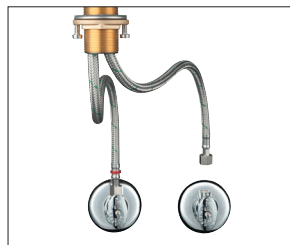

Quality and Style

See what makes our kitchen faucets unlike any other.

MAGFIT SPRAYER PORT

Magnet-assisted sprayhead docking ensures an easy and secure fit with a quiet 20-inch nylon hose.

SWIVEL FUNCTION

All Hansgrohe main and prep kitchen faucets feature a 150° swivel area.

TWO SPRAY MODES

Most retractable sprayheads feature two-spray modes with silicone aerators and spray channels to prevent limescale build-up.

BOLTIT LEVER LOCK

Prevents the handle from becoming loose after repeated operation.

EASY INSTALLATION

The included 3/8" flexible connection hoses make it easy to install the faucet.

VERTICAL START POSITION