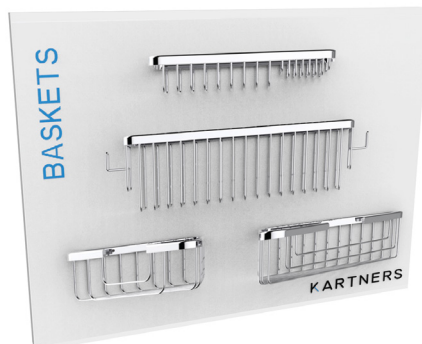

Grab Bars, Shower Door Handles, Knobs and Pulls, Baskets & Appliance Pulls

We have crafted a vast collection of complimentary hardware for the whole home.

Knob & Pull				
	15"x18"		18"x24"	
	$80		$150	
	81	99	81	99
15"x18" (10 Pieces)				
18"x24" (20 Pieces)				
Notes:				

Wire Baskets				
	15"x18"		18"x24"	
	$75		$105	
	81	99	81	99
15"x18" 828011/ 012				
18"x24" 828011/012, /007				
18"x24" 828004, 010, 006, 006D				
Notes:				

Appliance Pulls				
Includes 4, pick finishes				
18"x24" $100	68	81	99	68
144912				
248912				
254912				
277912				
440912				
188912				
Notes: