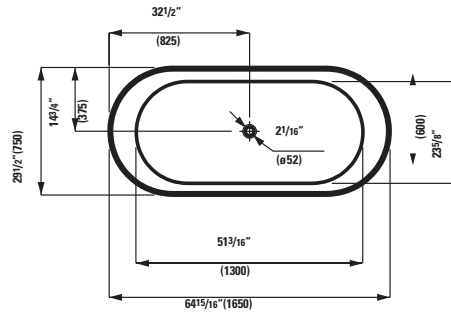

294103

Self-adhesive gel cushion

12 5/16 x 1 5/16 x 4 13/16 "

Colours: .016

243952 LAUFEN PRO

Freestanding bathtub, made of Marbond composite material
59 1/16 x 27 9/16 x 23 3/16 "

Colours: .000

Options: .000