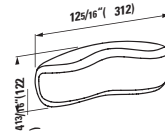

245802 PALOMBA COLLECTION

Freestanding Bathtub, made of Sentec solid surface

70 14/16 x 35 7/16 x 35 7/16 "

Colours: .000

Options: .000

294103

Self-adhesive gel cushion

12 5/16 x 1 5/16 x 4 13/16 "

Colours: .016

223332 KARTELL BY LAUFEN

Freestanding Bathtub, made of Sentec solid surface, with tap bank on right-hand side, with slot overflow/ front overflow, with lifting system

66 15/16 x 33 14/16 x 21 4/16 "

Colours: .000

Options: .000