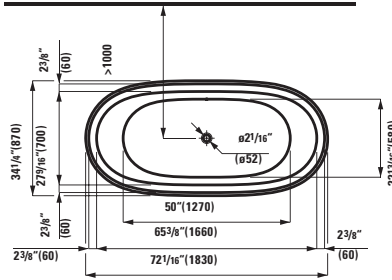

245972 ILBAGNOALESSI ONE

Freestanding Bathtub, made of Sentec solid surface, with centered outlet, with lifting system

72 1/16 x 34 4/16 x 20 14/16 "

Colours: .000

Options: .000