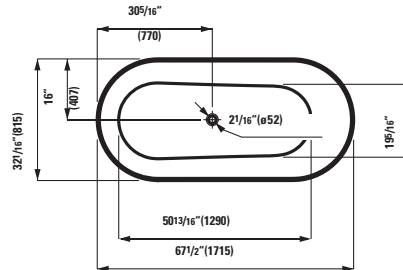

294103

Self-adhesive gel cushion

12 5/16 x 1 5/16 x 4 13/16 "

Colours: .016

231302 INO

Freestanding Bathtub, made of Sentec solid surface

66 15/16 x 29 8/16 x 20 8/16 "

Colours: .000

Options: .000