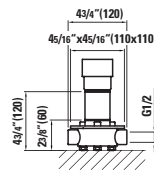

## 398335xx0021

Storage tray ,disc', for Column single lever bath mixer ,disc' with  $\text{Ø} 10 \frac{13}{16}$ " , plastic  
 $10 \frac{13}{16} \times 10 \frac{13}{16} \times 9 \frac{1}{16}$  "

Colours: .081 .082 .084 .085 .090 .091 .092  
 .093