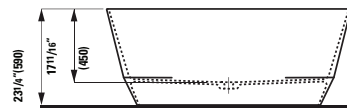

294103

Self-adhesive gel cushion

12 5/16 x 1 5/16 x 4 13/16 "

Colours: .016