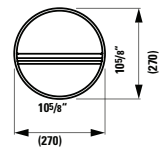

220347 SONAR

Bathtub, with wall connection at the back, solid surface material Sentec, with integrated overflow

63 x 32 1/16 x 21 1/16 "

Colours: .000

Options: .000