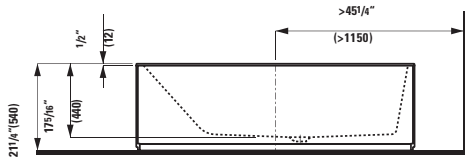

224332 KARTELL BY LAUFEN

Freestanding Bathtub, made of Sentec solid surface, with tap bank on left-hand side, with slot overflow/ front overflow, with lifting system

66 15/16 x 33 14/16 x 21 4/16 "

Colours: .000

Options: .616