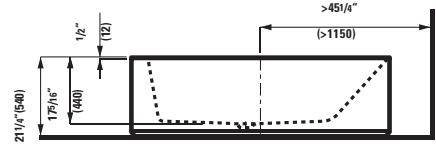

BATHTUBS

222332 KARTELL BY LAUFEN

Freestanding Bathtub, made of Sentec solid surface, with slot overflow/front overflow and tap bank at foot end, with lifting system

69 5/16 x 29 15/16 x 21 4/16 "

Colours: .000

Options: .616

385332 KARTELL BY LAUFEN

Shelf for Bathtub, plastic

29 8/16 x 9 13/16 x 9/16 "

Colours: .084 .085

Options: .000

294680

Self-adhesive gel cushion

14 x 7 8/16 x 1 15/16 "

Colours: .016

226332 KARTELL BY LAUFEN

Freestanding Bathtub, made of Sentec solid surface

67 8/16 x 32 1/16 x 20 8/16 "

Colours: .000

Options: .000