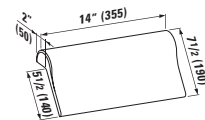

385332 KARTELL BY LAUFEN

Shelf for Bathtub, plastic

29 8/16 x 9 13/16 x 9 1/16 "

Colours: .084 .085

Options: .000

294680

Self-adhesive gel cushion

14 x 7 8/16 x 1 15/16 "

Colours: .016