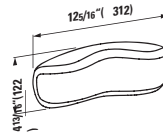

294103

Self-adhesive gel cushion

12 5/16 x 1 5/16 x 4 13/16 "

Colours: .016

231302 INO

Freestanding Bathtub, made of Sentec solid surface

66 15/16 x 29 8/16 x 20 8/16 "

Colours: .000

Options: .000