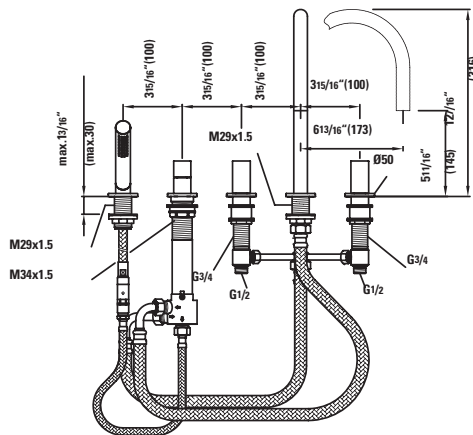

322335004282U

5-hole, projection 6 13/16", w/o plate

Colours: .004