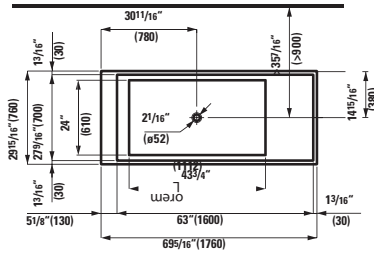

BATHTUBS

222332 KARTELL BY LAUFEN

Freestanding Bathtub, made of Sentec solid surface, with slot overflow/front overflow and tap bank at foot end, with lifting system

69 5/16 x 29 15/16 x 21 4/16 "

Colours: .000

Options: .616

385332 KARTELL BY LAUFEN

Shelf for Bathtub, plastic

29 8/16 x 9 13/16 x 9/16 "

Colours: .084 .085

Options: .000

294680

Self-adhesive gel cushion

14 x 7 8/16 x 1 15/16 "

Colours: .016

226332 KARTELL BY LAUFEN

Freestanding Bathtub, made of Sentec solid surface

67 8/16 x 32 1/16 x 20 8/16 "

Colours: .000

Options: .000