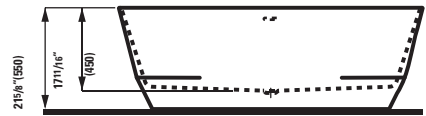

239952 LAUFEN PRO

Freestanding bathtub, made of Marbond composite material
64 15/16 x 29 8/16 x 21 10/16 "

Colours: .000

Options: .000

294103

Self-adhesive gel cushion

12 5/16 x 1 5/16 x 4 13/16 "

Colours: .016

243952 LAUFEN PRO

Freestanding bathtub, made of Marbond composite material
59 1/16 x 27 9/16 x 23 3/16 "

Colours: .000

Options: .000