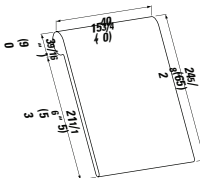

220347 SONAR

Bathtub, with wall connection at the back, solid surface material Sentec, with integrated overflow

63 x 32 1/16 x 21 1/16 "

Colours: .000

Options: .000