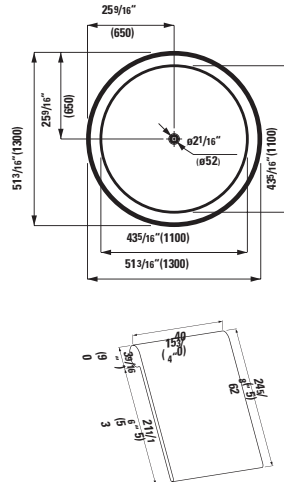

BATHTUBS

231282 VAL

Freestanding Bathtub, made of Sentec solid surface, with integrated overflow/front overflow and feet
51 3/16 x 51 3/16 x 21 10/16 "

Colours: .000

Options: .000

292340 SONAR

Backrest, light grey

15 12/16 x 3 9/16 x 24 10/16 "

Colours: .087

Options: .000

239952 LAUFEN PRO

Freestanding bathtub, made of Marbond composite material
64 15/16 x 29 8/16 x 21 10/16 "

Colours: .000

Options: .000