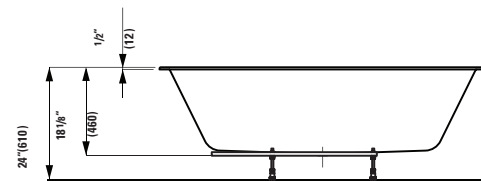

BATHTUBS

TECHNICAL INFORMATION

221342 SONAR

Freestanding bathtub with relief, made of Marbond composite material
63 x 32 1/16 x 21 1/16 "

Colours: .000

292340 SONAR

Backrest, light grey
15 12/16 x 3 9/16 x 24 10/16 "

Colours: .087

Options: .000

293340 SONAR

Tray for Sonar Bathtubs
10 7/16 x 10 7/16 x 3 2/16 "

Colours: .000

220347 SONAR

Bathtub, with wall connection at the back, solid surface material Sentec, with integrated overflow

63 x 32 1/16 x 21 1/16 "

Colours: .000

Options: .000

292340 SONAR

Backrest, light grey
15 12/16 x 3 9/16 x 24 10/16 "

Colours: .087

Options: .000

293340 SONAR

Tray for Sonar Bathtubs
10 7/16 x 10 7/16 x 3 2/16 "

Colours: .000

245971 ILBAGNOALESSI ONE

Bathtub, built-in bath, with centered outlet, with frame, made of Sentec solid surface

70 1/16 x 32 5/16 x 23 4/16 "

Colours: .000

Options: .000