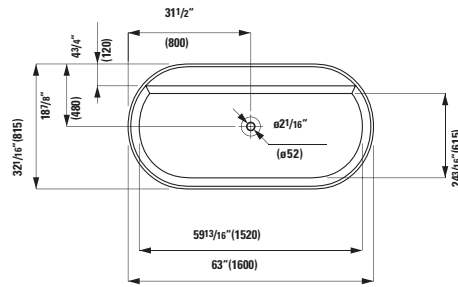

BATHTUBS

TECHNICAL INFORMATION

221342 SONAR

Freestanding bathtub with relief, made of Marbond composite material
63 x 32 1/16 x 21 1/16 "

Colours: .000