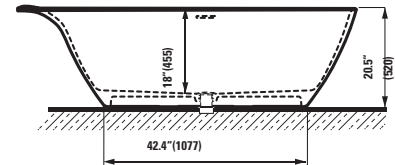

## 230302 INO

Freestanding Bathtub, made of Sentec solid surface, with integrated head rest

70 14/16 x 31 8/16 x 20 8/16 "

Colours: .000

Options: .000