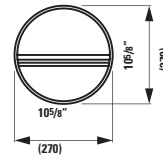

BATHTUBS

TECHNICAL INFORMATION

221342 SONAR

Freestanding bathtub with relief, made of Marbond composite material
63 x 32 1/16 x 21 1/16 "

Colours: .000