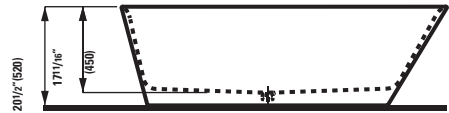

294103

Self-adhesive gel cushion

12 5/16 x 1 5/16 x 4 13/16 "

Colours: .016

231302 INO

Freestanding Bathtub, made of Sentec solid surface

66 15/16 x 29 8/16 x 20 8/16 "

Colours: .000

Options: .000