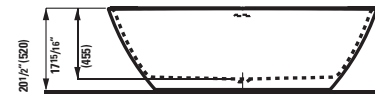

294103

Self-adhesive gel cushion

12 5/16 x 1 5/16 x 4 13/16 "

Colours: .016