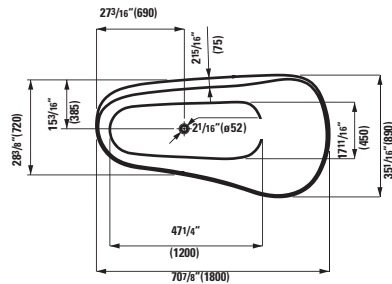

245802 PALOMBA COLLECTION

Freestanding Bathtub, made of Sentec solid surface

70 14/16 x 35 7/16 x 35 7/16 "

Colours: .000

Options: .000

294103

Self-adhesive gel cushion

12 5/16 x 1 5/16 x 4 13/16 "

Colours: .016

223332 KARTELL BY LAUFEN

Freestanding Bathtub, made of Sentec solid surface, with tap bank on right-hand side, with slot overflow/ front overflow, with lifting system

66 15/16 x 33 14/16 x 21 4/16 "

Colours: .000

Options: .000