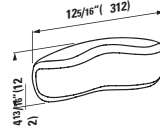

BATHTUBS

230302 INO

Freestanding Bathtub, made of Sentec solid surface, with integrated head rest

70 14/16 x 31 8/16 x 20 8/16 "

Colours: .000

Options: .000

294103

Self-adhesive gel cushion

12 5/16 x 1 5/16 x 4 13/16 "

Colours: .016

230282 VAL

Freestanding Bathtub, made of Sentec solid surface, with integrated overflow/front overflow and feet

63 x 29 8/16 x 20 8/16 "

Colours: .000

Options: .000