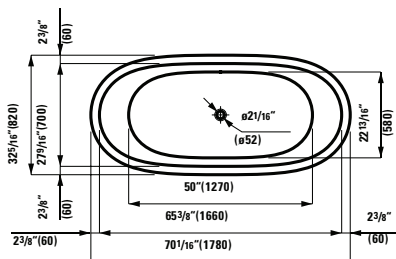

245971 ILBAGNOALESSI ONE

Bathtub, built-in bath, with centered outlet, with frame, made of Sentec solid surface

70 1/16 x 32 5/16 x 23 4/16 "

Colours: .000

Options: .000