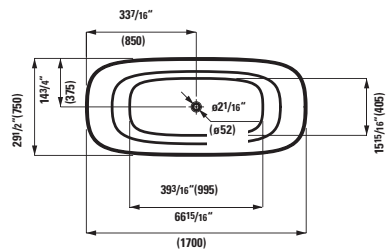

294103

Self-adhesive gel cushion

12 5/16 x 1 5/16 x 4 13/16 "

Colours: .016