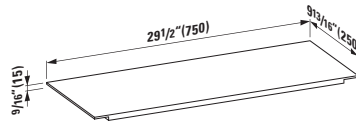

BATHTUBS

222332 KARTELL BY LAUFEN

Freestanding Bathtub, made of Sentec solid surface, with slot overflow/front overflow and tap bank at foot end, with lifting system

69 5/16 x 29 15/16 x 21 4/16 "

Colours: .000

Options: .616

385332 KARTELL BY LAUFEN

Shelf for Bathtub, plastic

29 8/16 x 9 13/16 x 9/16 "

Colours: .084 .085

Options: .000