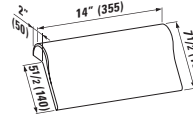

## 385332 KARTELL BY LAUFEN

Shelf for Bathtub, plastic

29 8/16 x 9 13/16 x 9/16 "

Colours: .084 .085

Options: .000