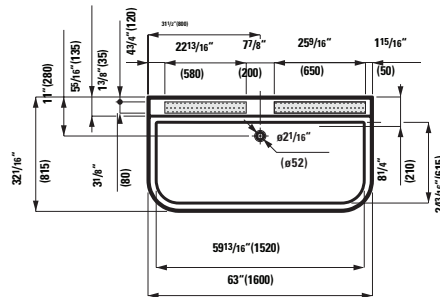

220347 SONAR

Bathtub, with wall connection at the back, solid surface material Sentec, with integrated overflow

63 x 32 1/16 x 21 1/16 "

Colours: .000

Options: .000