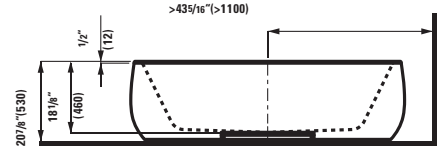

245972 ILBAGNOALESSI ONE

Freestanding Bathtub, made of Sentec solid surface, with centered outlet, with lifting system

72 1/16 x 34 4/16 x 20 14/16 "

Colours: .000

Options: .000