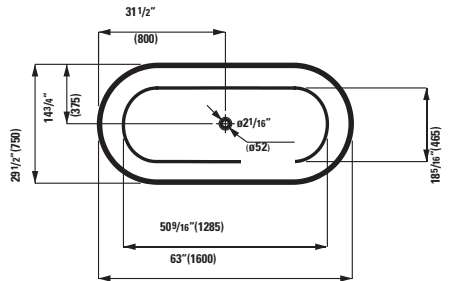

292340 SONAR

Backrest, light grey

15 12/16 x 3 9/16 x 24 10/16 "

Colours: .087

Options: .000