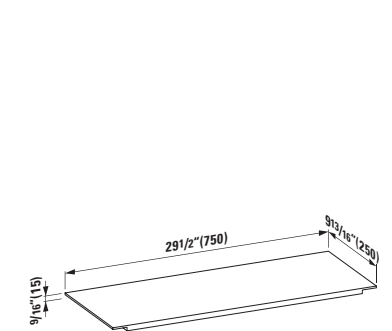

385332 KARTELL BY LAUFEN

Shelf for Bathtub, plastic

29 8/16 x 9 13/16 x 9 1/16 "

Colours: .084 .085

Options: .000

294680

Self-adhesive gel cushion

14 x 7 8/16 x 1 15/16 "

Colours: .016