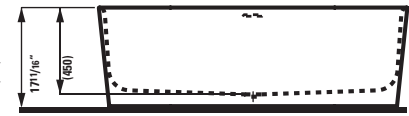

## 230282 VAL

Freestanding Bathtub, made of Sentec solid surface, with integrated overflow/front overflow and feet

63 x 29 8/16 x 20 8/16 "

Colours: .000

Options: .000