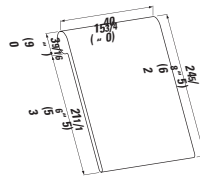

BATHTUBS

TECHNICAL INFORMATION

221342 SONAR

Freestanding bathtub with relief, made of Marbond composite material
63 x 32 1/16 x 21 1/16 "

Colours: .000