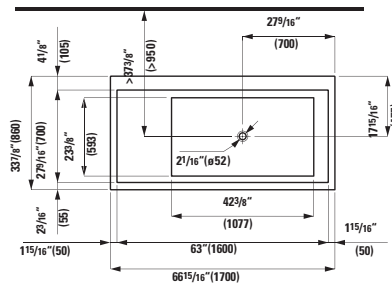

224332 KARTELL BY LAUFEN

Freestanding Bathtub, made of Sentec solid surface, with tap bank on left-hand side, with slot overflow/ front overflow, with lifting system

66 15/16 x 33 14/16 x 21 4/16 "

Colours: .000

Options: .616