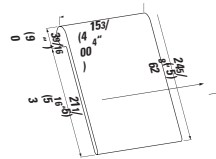

292340 SONAR

Backrest, light grey

15 12/16 x 3 9/16 x 24 10/16 "

Colours: .087

Options: .000