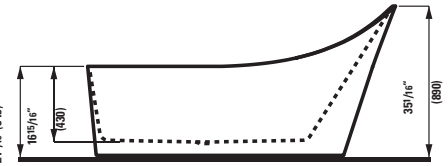

245802 PALOMBA COLLECTION

Freestanding Bathtub, made of Sentec solid surface

70 14/16 x 35 7/16 x 35 7/16 "

Colours: .000

Options: .000

294103

Self-adhesive gel cushion

12 5/16 x 1 5/16 x 4 13/16 "

Colours: .016

223332 KARTELL BY LAUFEN

Freestanding Bathtub, made of Sentec solid surface, with tap bank on right-hand side, with slot overflow/ front overflow, with lifting system

66 15/16 x 33 14/16 x 21 4/16 "

Colours: .000

Options: .000