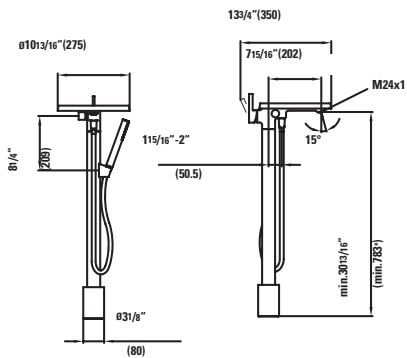

KARTELL BY LAUFEN FAUCETS

321331004121U

Column single lever bath mixer ,disc', complete with flexible hose and hand shower, with storage tray ,disc', transparent crystal

Colours: .004