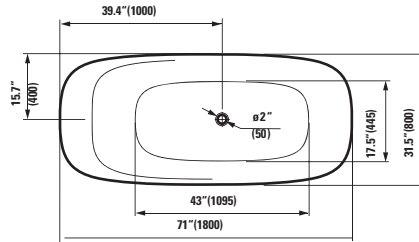

BATHTUBS

230302 INO

Freestanding Bathtub, made of Sentec solid surface, with integrated head rest

70 14/16 x 31 8/16 x 20 8/16 "

Colours: .000

Options: .000

294103

Self-adhesive gel cushion

12 5/16 x 1 5/16 x 4 13/16 "

Colours: .016

230282 VAL

Freestanding Bathtub, made of Sentec solid surface, with integrated overflow/front overflow and feet

63 x 29 8/16 x 20 8/16 "

Colours: .000

Options: .000