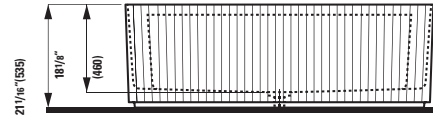

BATHTUBS

TECHNICAL INFORMATION

221342 SONAR

Freestanding bathtub with relief, made of Marbond composite material
63 x 32 1/16 x 21 1/16 "

Colours: .000