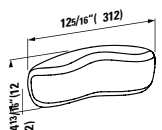

294103

Self-adhesive gel cushion

12 5/16 x 1 5/16 x 4 13/16 "

Colours: .016