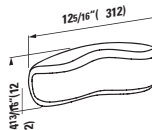

294103

Self-adhesive gel cushion

12 5/16 x 1 5/16 x 4 13/16 "

Colours: .016