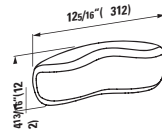

239952 LAUFEN PRO

Freestanding bathtub, made of Marbond composite material
64 15/16 x 29 8/16 x 21 10/16 "

Colours: .000

Options: .000

294103

Self-adhesive gel cushion

12 5/16 x 1 5/16 x 4 13/16 "

Colours: .016

243952 LAUFEN PRO

Freestanding bathtub, made of Marbond composite material
59 1/16 x 27 9/16 x 23 3/16 "

Colours: .000

Options: .000