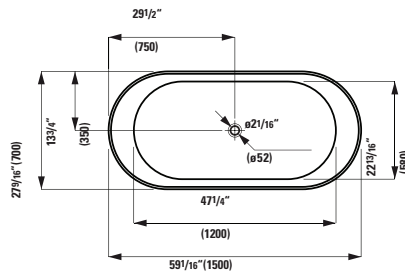

294103

Self-adhesive gel cushion

12 5/16 x 1 5/16 x 4 13/16 "

Colours: .016