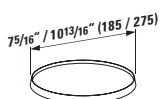

KARTELL BY LAUFEN FAUCETS

321331004121U

Column single lever bath mixer ,disc', complete with flexible hose and hand shower, with storage tray ,disc', transparent crystal

Colours: .004

398335xx0021

Storage tray ,disc', for Column single lever bath mixer ,disc' with $\text{Ø} 10 \frac{13}{16}$ " , plastic
 $10 \frac{13}{16} \times 10 \frac{13}{16} \times 9 \frac{1}{16}$ "

Colours: .081 .082 .084 .085 .090 .091 .092
.093