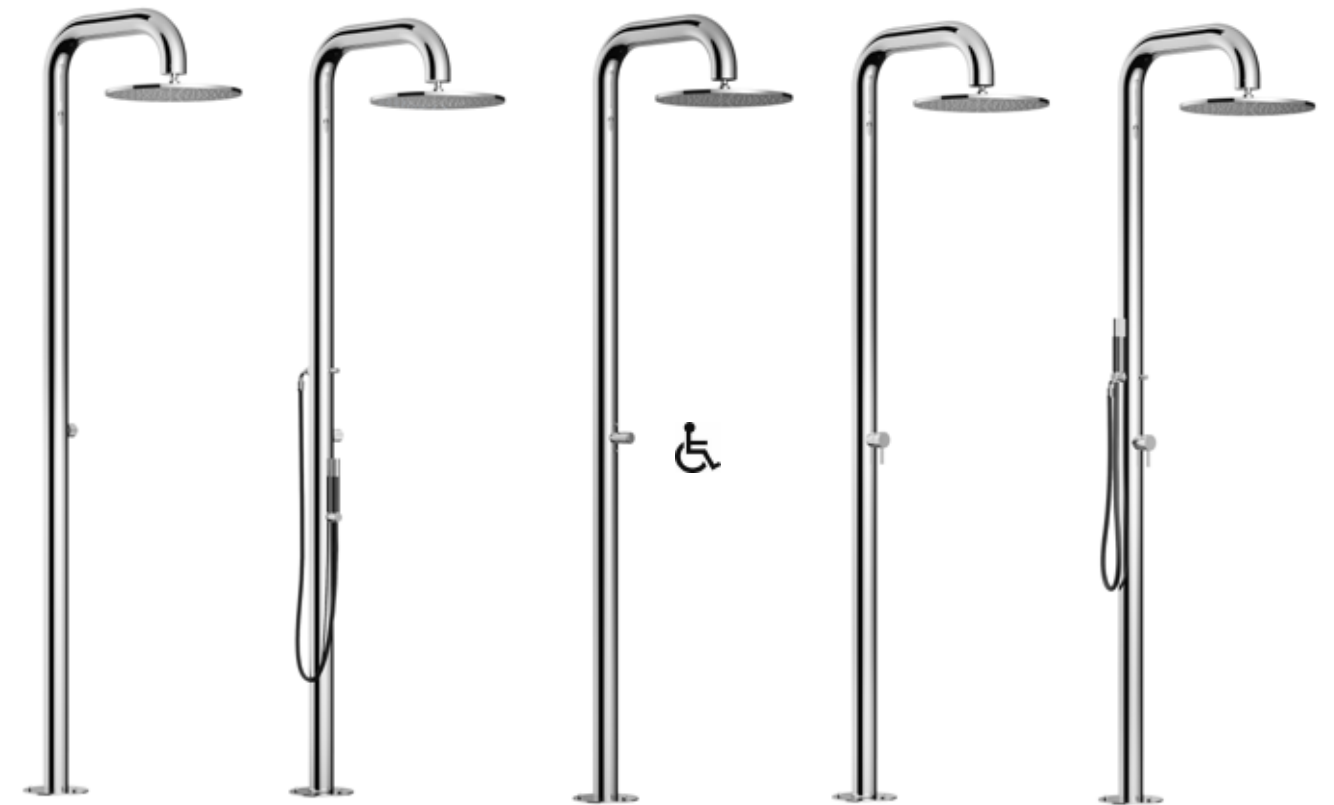

316 MARINE GRADE STAINLESS STEEL

FREE STANDING SHOWER UNITS

"Boss Wide" BW76 & BW76T

FTA-BW76-C FTA-BW76-CHS FTA-BW76T-C-ADA FTA-BW76-HC FTA-BW76-HCHS

MODEL NUMBER	DESCRIPTION	MSRP
FTA-BW76-C	Single Supply Shower Unit - 16" Shower Head	\$6,354
FTA-BW76-CHS	Single Supply Shower Unit - Hand Spray - 16" Shower Head	\$7,391
FTA-BW76T-C-ADA	Single Supply Shower Unit - ADA Metered Push Valve - 12" Shower Head	\$6,095
FTA-BW76-HC	Hot & Cold Shower Unit - 16" Shower Head	\$6,613
FTA-BW76-HCHS	Hot & Cold Shower Unit - Hand Spray - 16" Shower Head	\$7,651