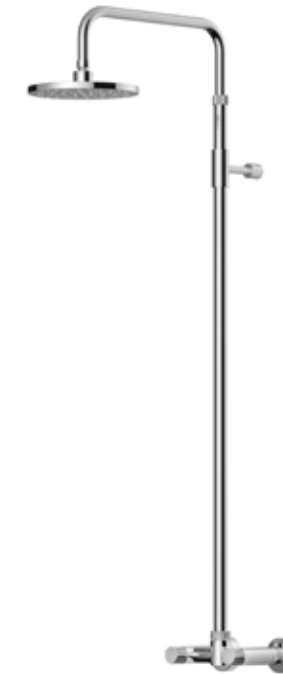

“Waterline” W50 & W50SK

FTA-W50-HC

FTA-W50-HCHS

FTA-W50SK-HCHS

MODEL NUMBER	DESCRIPTION	MSRP
FTA-W50-HC	Hot & Cold Shower Unit - 8" Shower Head	\$4,029
FTA-W50-HCHS	Hot & Cold Shower Unit - Hand Spray - 8" Shower Head	\$5,419
FTA-W50SK-HCHS	Hot & Cold Hand Spray	\$2,775