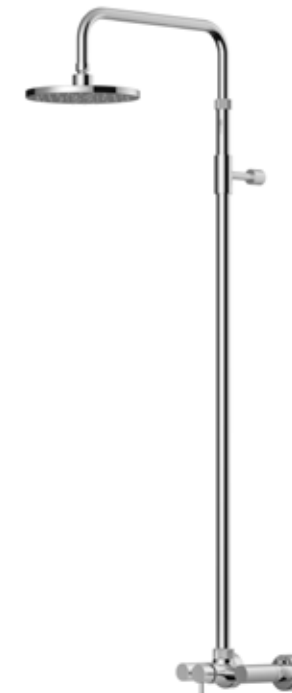

"Waterline" W53 & W53SK

FTA-W53-HC

FTA-W53-HCHS

FTA-W53SK-HCHS

MODEL NUMBER	DESCRIPTION	MSRP
FTA-W53-HC	Hot & Cold Shower Unit - Single Handle Valve - 8" Shower Head	\$4,168
FTA-W53-HCHS	Hot & Cold Shower Unit - Single Handle Valve - Hand Spray - 8" Shower Head	\$5,558
FTA-W53SK-HCHS	Hot & Cold Hand Spray - Single Handle Valve	\$2,905