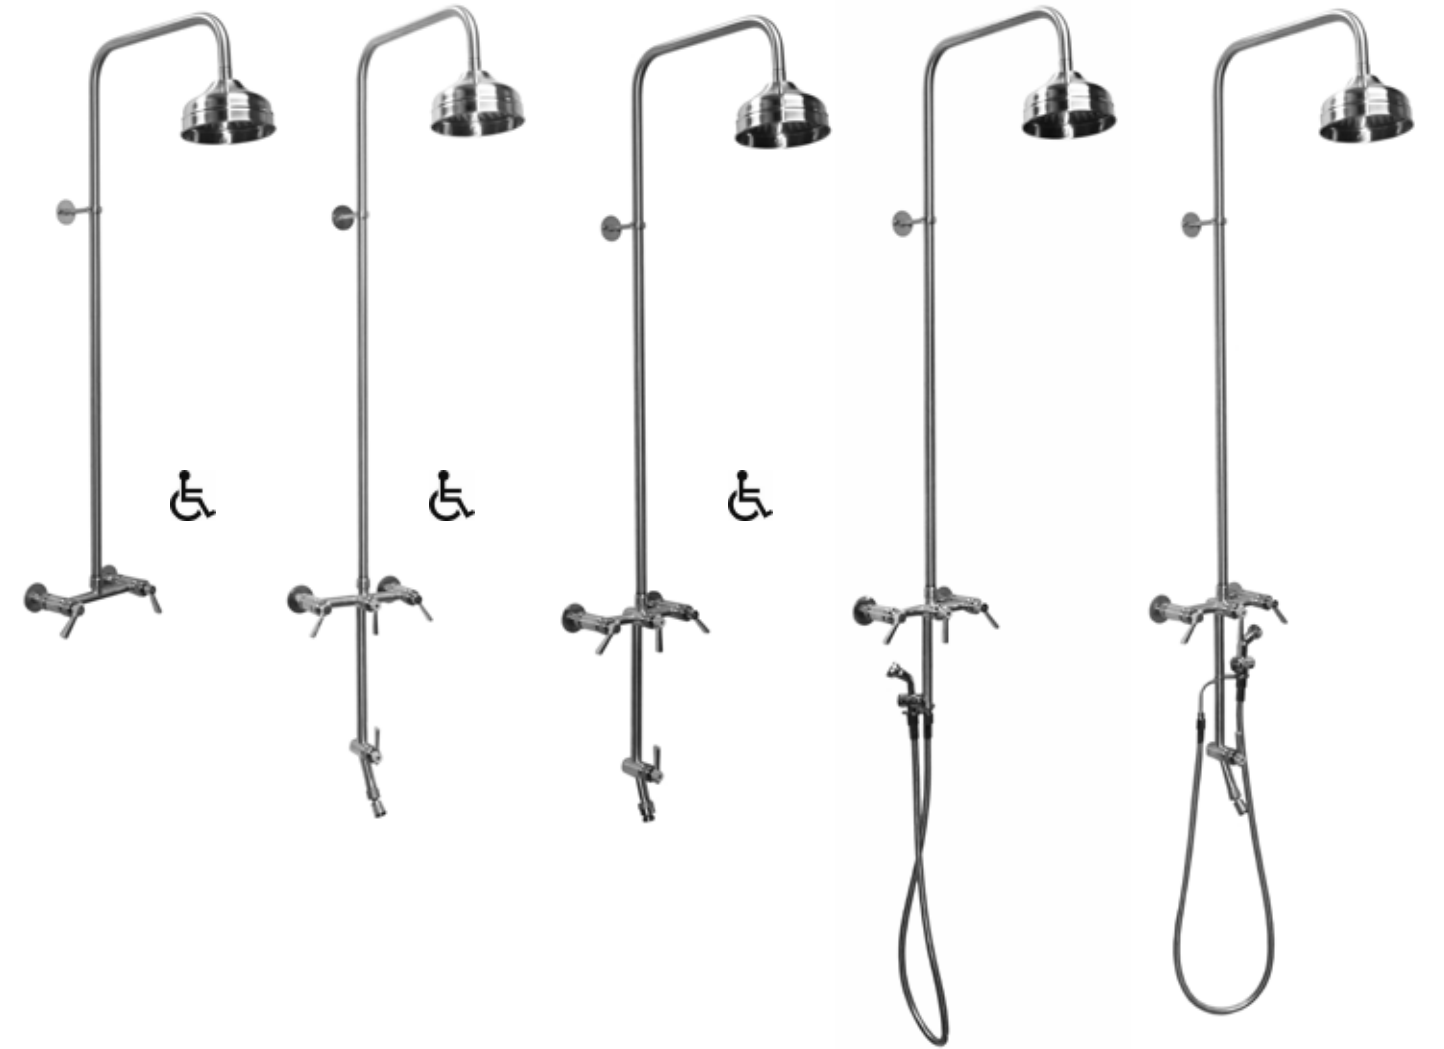

## WALL MOUNT HOT & COLD SHOWERS

### ADA Compliant Lever Handle Valves

Available with Hand Spray, Foot Shower or Hose Bibb

WMHC-445-SS

*"Outdoor Showers for Outdoor Living"*

866-746-9371 / 678-363-3939

### ADA Compliant Lever Handle Valves

Available with Hand Spray, Foot Shower or Hose Bibb

Stainless Steel Valve & Shower Head  
 8" Center Spread  
 Stainless Steel Wall Bracket & Screws  
 1.2 gpm Hand Spray & 60" Hose  
 1/2" Accessories & Water Supply Connections  
 Complete with Installation Hardware