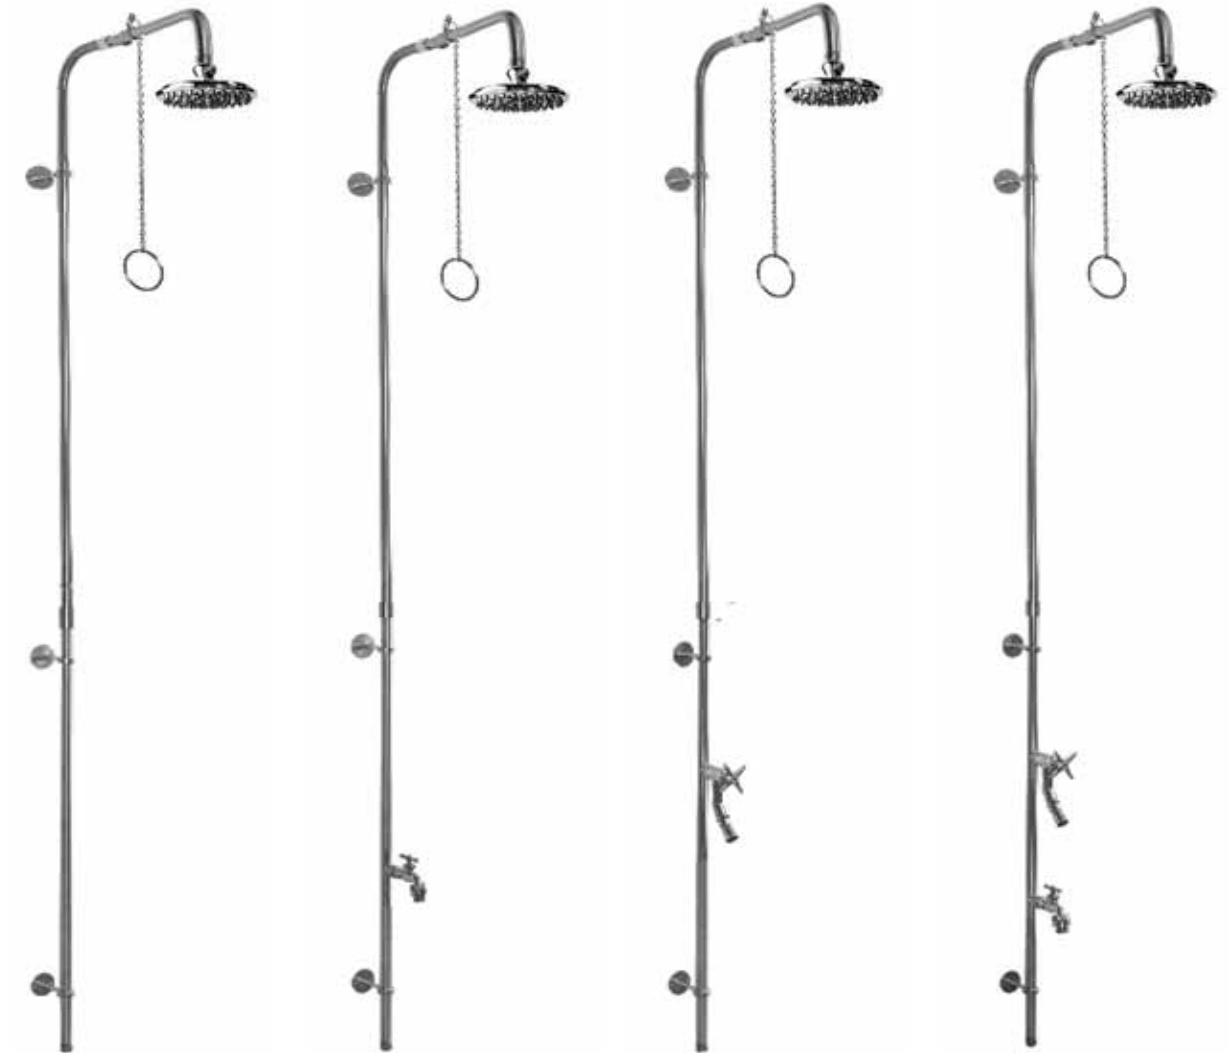

## WALL MOUNT SINGLE SUPPLY SHOWERS

*Pull Chain & Manual Turn Cross Handle Valves*  
 Available with Foot Shower and/or Hose Bibb

PM-250-PCV shown with GL150-6

*"Outdoor Showers for Outdoor Living"*  
 866-746-9371 / 678-363-3939

## WALL MOUNT SINGLE SUPPLY SHOWERS

*Pull Chain & Manual Turn Cross Handle Valves*  
 Available with Foot Shower and/or Hose Bibb

Stainless Steel Body  
 Chrome Plated Brass Valves & Accessories  
 Stainless Steel Chain & Ring  
 Stainless Steel Wall Brackets & Screws  
 1/2" Accessories & Water Supply Connection  
 12" Flexible Hose Included  
 Complete with Installation Hardware