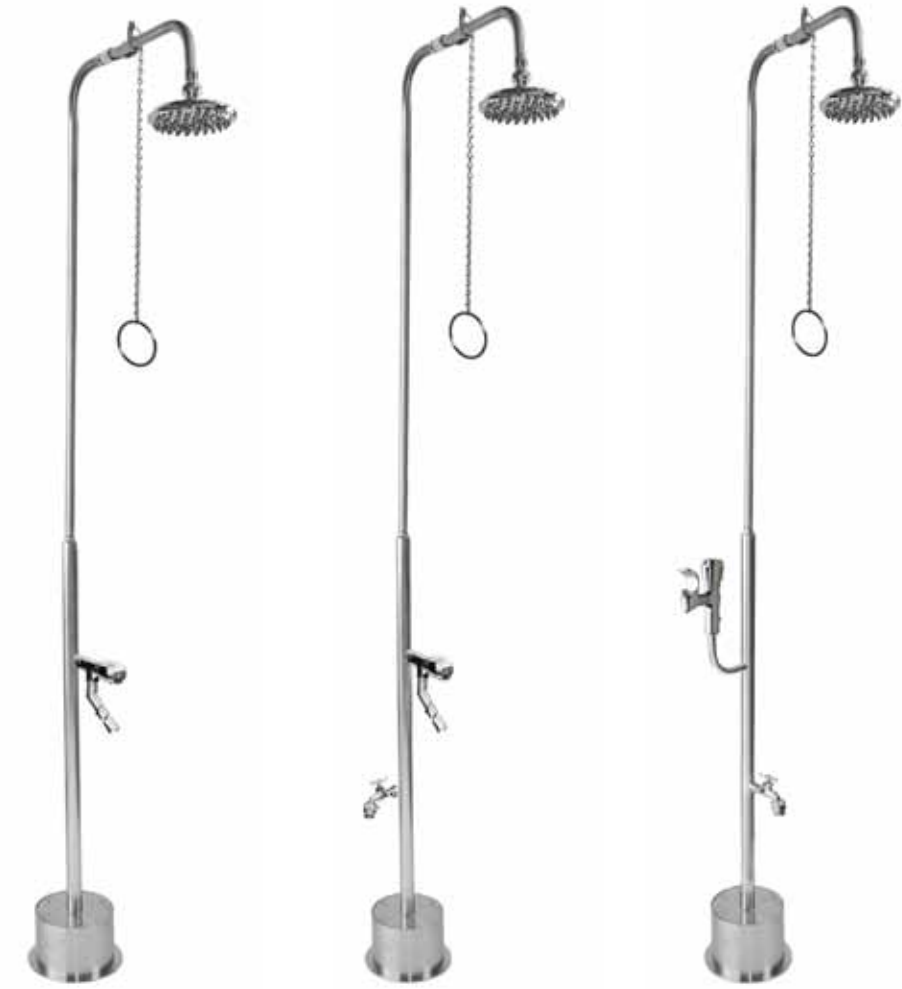

### Pull Chain & Manual Turn Cross Handle Valves

Available with Foot Shower, Hose Bibb and/or Drinking Fountain

Stainless Steel Body  
 Chrome Plated Brass Valves & Accessories  
 1/2" Accessories & Water Supply Connection  
 Stainless Steel Chain & Ring  
 6" Diameter Stainless Steel Base  
 Complete with Installation Hardware

## FREE STANDING SINGLE SUPPLY SHOWERS

### Pull Chain & ADA Compliant Metered Push Valves

Available with Foot Shower, Hose Bibb and/or Drinking Fountain

Stainless Steel Body  
 Chrome Plated Brass Valves & Accessories  
 1/2" Accessories & Water Supply Connection  
 Stainless Steel Chain & Ring  
 6" Diameter Stainless Steel Base  
 Complete with Installation Hardware

PS-900-PCV    PS-1000-PCV    BS-1200-PCV-CHV    BS-2000-PCV-CHV    PSDF-1500-PCV-PB

MODEL NUMBER	DESCRIPTION	MSRP
PS-900-PCV	8" Shower Head	\$2,102
PS-1000-PCV	8" Shower Head, Hose Bibb	\$2,243
BS-1200-PCV-CHV	8" Shower Head, Foot Shower	\$2,483
BS-2000-PCV-CHV	8" Shower Head, Hose Bibb, Foot Shower	\$2,624
PSDF-1500-PCV-PB	8" Shower Head, Drinking Fountain, Hose Bibb	\$2,552