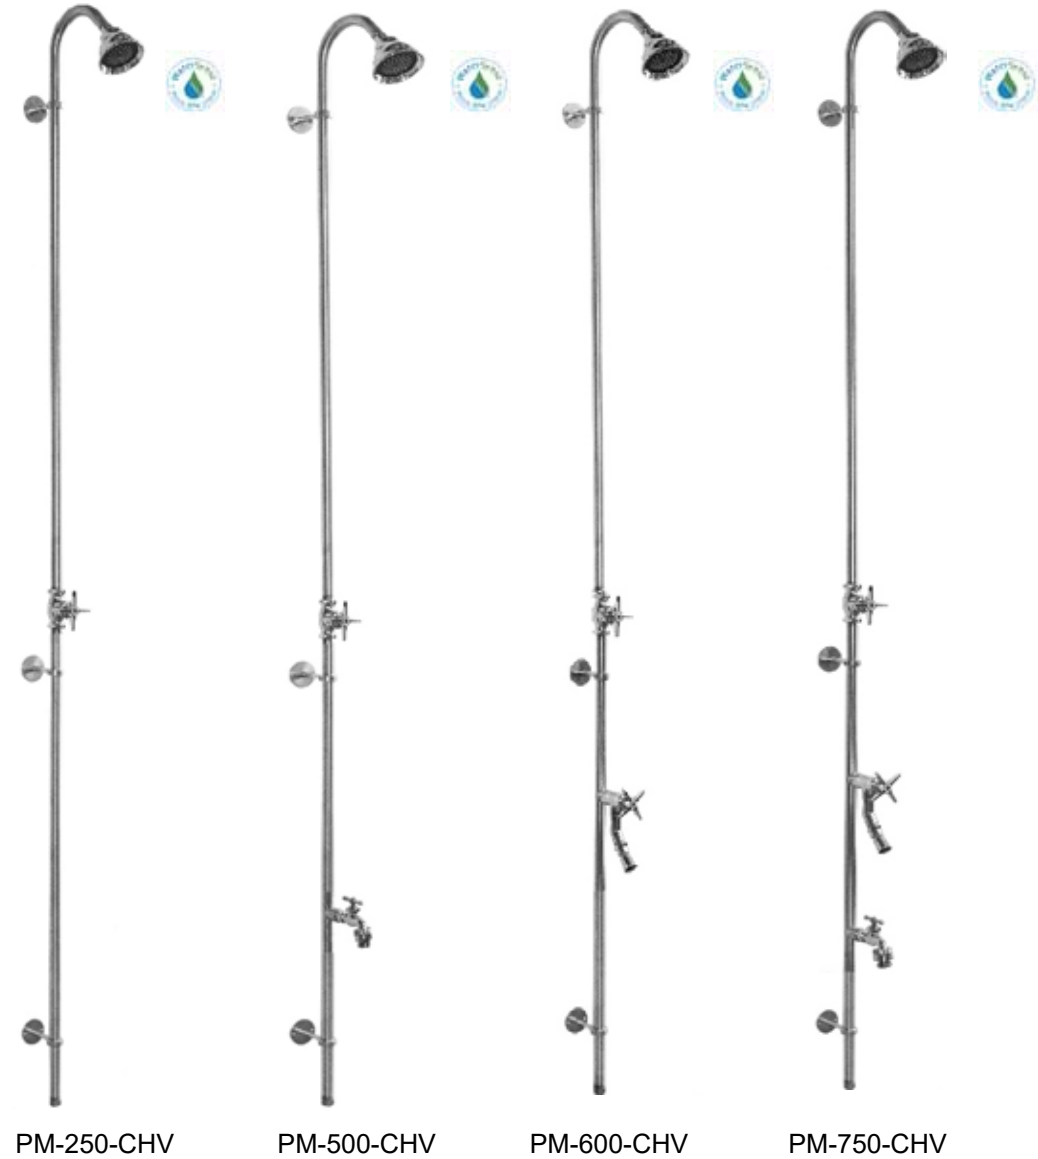

## WALL MOUNT SINGLE SUPPLY SHOWERS

*Manual Turn Cross Handle Valves*  
 Available with Foot Shower and/or Hose Bibb

PM-250-ADA

## WALL MOUNT SINGLE SUPPLY SHOWERS

*Manual Turn Cross Handle Valves*  
 Available with Foot Shower and/or Hose Bibb

Stainless Steel Body  
 Chrome Plated Brass Valves & Accessories  
 Stainless Steel Wall Brackets & Screws  
 1/2" Accessories & Water Supply Connection  
 12" Flexible Hose Included  
 Complete with Installation Hardware