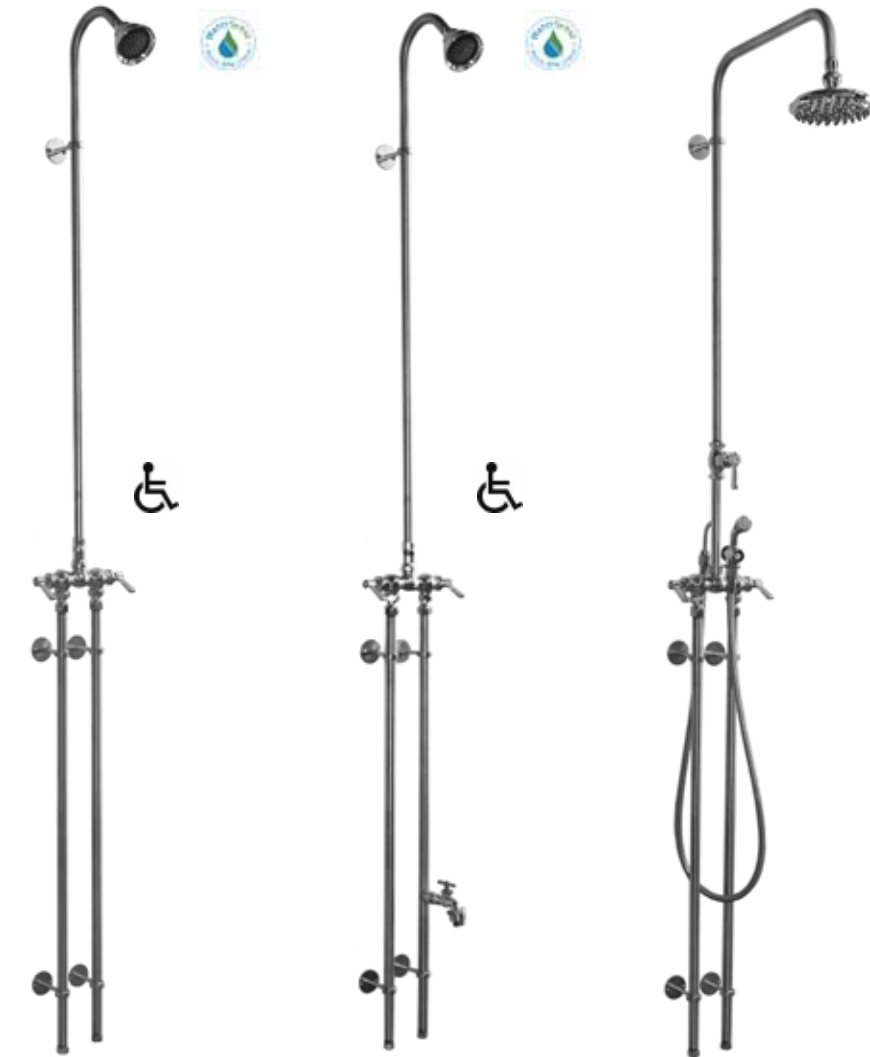

WMHC-772

WMHC-772-CHB

WMHC-772-DLX

MODEL NUMBER	DESCRIPTION	MSRP
WMHC-772	4" Shower Head	$2,414
WMHC-772-CHB	4" Shower Head, Single Supply Hose Bibb	$2,555
WMHC-772-HS	4" Shower Head, Hand Spray & Hose (not shown)	$3,398
WMHC-772-DLX	8" Shower Head, Hand Spray & Hose	$3,802

Call for foot shower options

Quality Stainless Steel Outdoor Showers & Accessories

www.outdoorshowerco.com - info@outdoorshowerco.com

"Outdoor Showers for Outdoor Living"

866-746-9371 / 678-363-3939