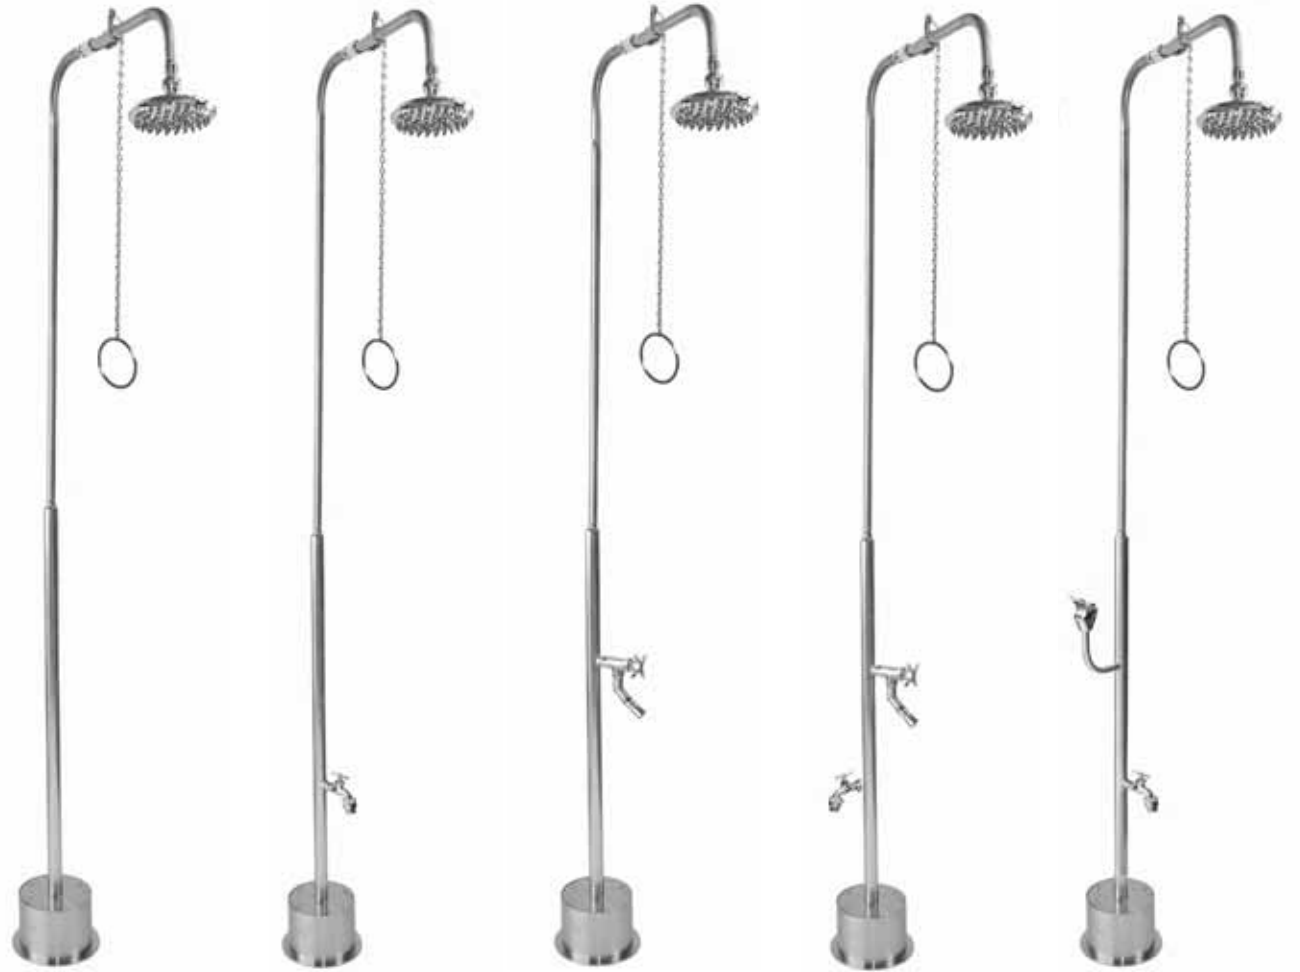

## FREE STANDING SINGLE SUPPLY SHOWERS

### Pull Chain & Manual Turn Cross Handle Valves

Available with Foot Shower, Hose Bibb and/or Drinking Fountain

Stainless Steel Body  
 Chrome Plated Brass Valves & Accessories  
 1/2" Accessories & Water Supply Connection  
 Stainless Steel Chain & Ring  
 6" Diameter Stainless Steel Base  
 Complete with Installation Hardware

### Pull Chain & ADA Compliant Metered Push Valves

Available with Foot Shower, Hose Bibb and/or Drinking Fountain

Stainless Steel Body  
 Chrome Plated Brass Valves & Accessories  
 1/2" Accessories & Water Supply Connection  
 Stainless Steel Chain & Ring  
 6" Diameter Stainless Steel Base  
 Complete with Installation Hardware