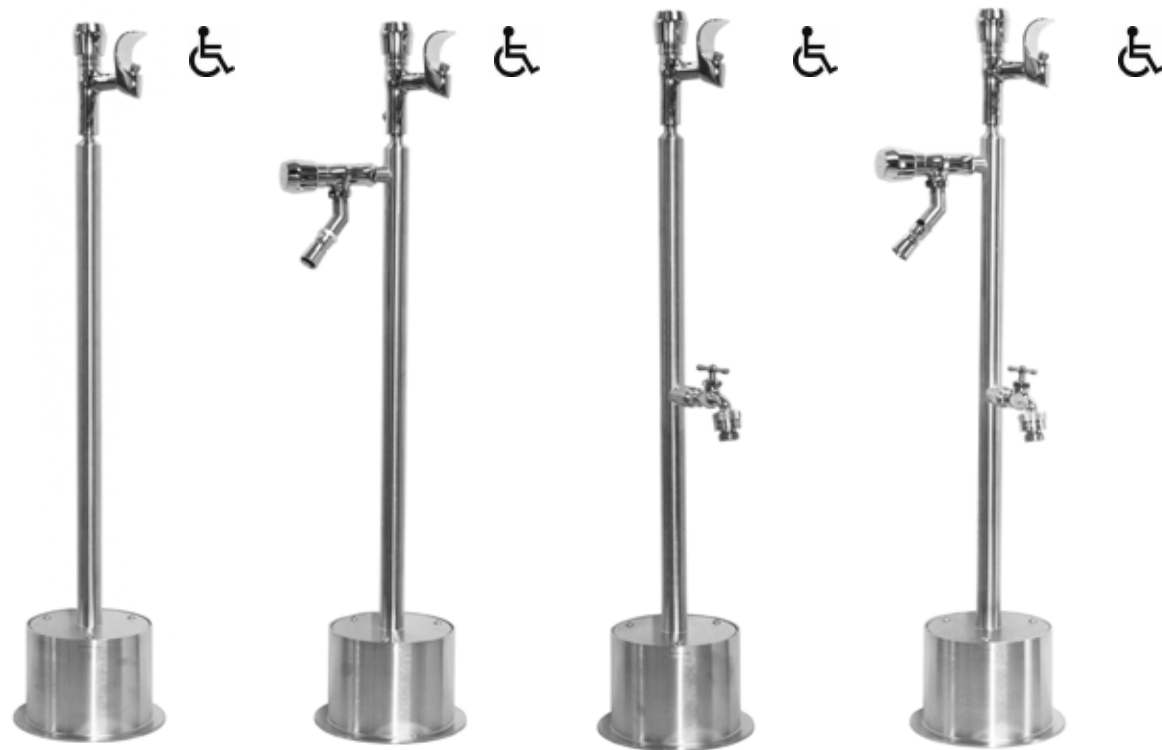

FREE STANDING SINGLE SUPPLY

Drinking Fountain with Foot Shower and/or Hose Bibb

Stainless Steel Body
Chrome Plated Brass Valves & Accessories
1/2" Accessories & Water Supply Connections
6" Diameter Stainless Steel Base
Standard Height 34"-36"
Complete with Installation Hardware

FSDf-700-ADA   FSFSDF-054-ADA   FSDfHB-ADA   FSFSDFHB-ADA

MODEL NUMBER	DESCRIPTION	MSRP
FSDf-700-ADA	ADA Metered Drinking Fountain	$1,810
FSFSDF-054-ADA	ADA Metered Drinking Fountain and Foot Shower	$2,436
FSDfHB-ADA	ADA Metered Drinking Fountain, Hose Bibb	$1,950
FSFSDFHB-ADA	ADA Metered Drinking Fountain and Foot Shower, Hose Bibb	$2,577

Accessories & Dimensions can be modified to meet your individual needs

"Outdoor Showers for Outdoor Living"

866-746-9371 / 678-363-3939

FREE STANDING SINGLE SUPPLY

Drinking Fountdain with Foot Shower and/or Hose Bibb

Stainless Steel Body
Chrome Plated Brass Valves & Accessories
1/2" Accessories & Water Supply Connections
6" Diameter Stainless Steel Base
Standard Height 32"-34"
Complete with Installation Hardware