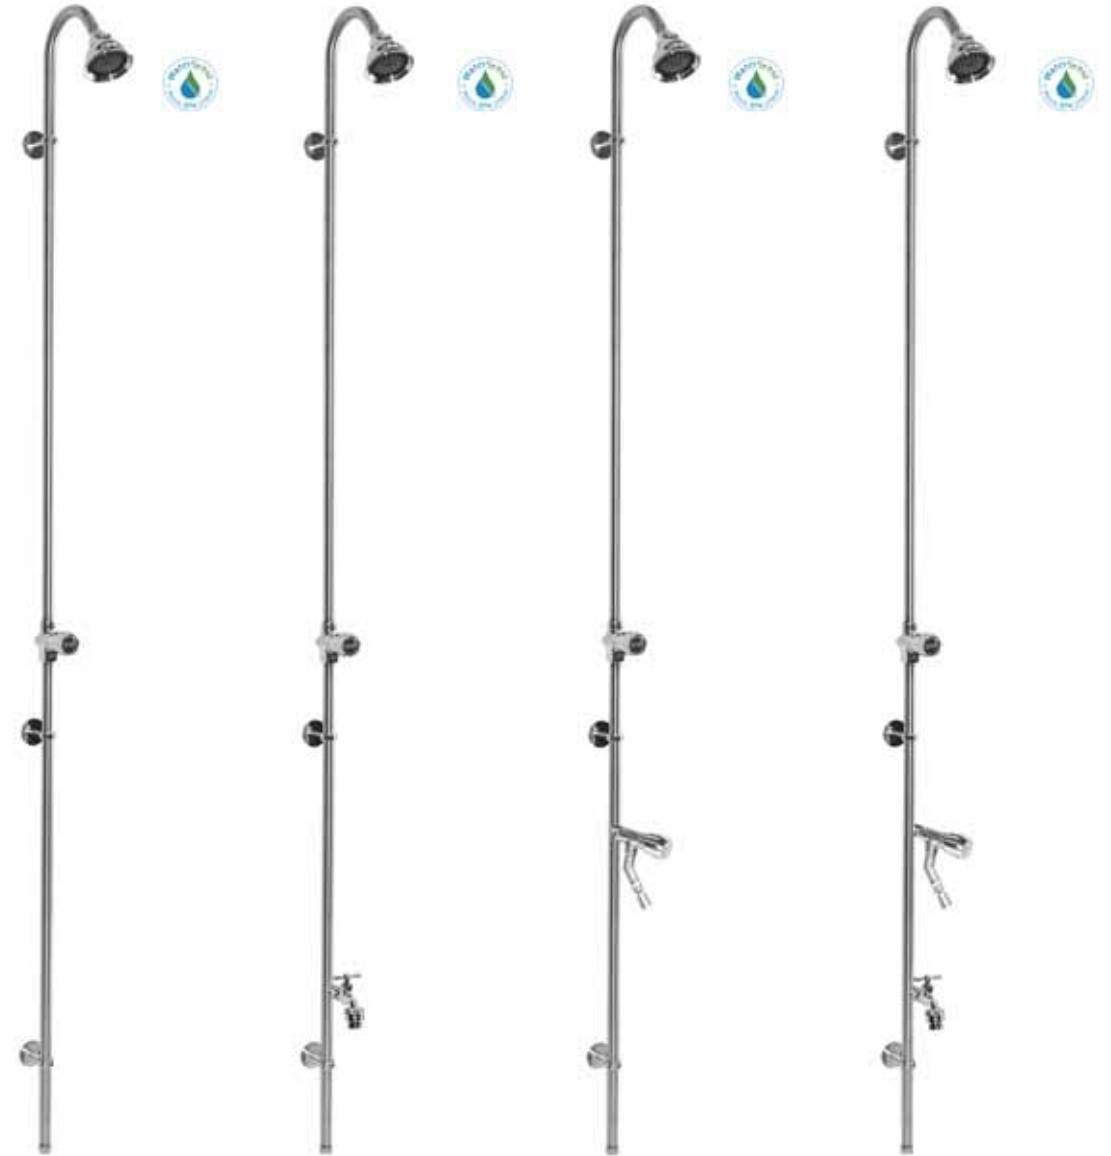

## WALL MOUNT SINGLE SUPPLY SHOWERS

ADA Compliant Metered Push Valves   
Available with Foot Shower and/or Hose Bibb

PM-600-ADA shown with GL150-8

## WALL MOUNT SINGLE SUPPLY SHOWERS

ADA Compliant Metered Push Valves   
Available with Foot Shower and/or Hose Bibb

Stainless Steel Body  
Chrome Plated Brass Valves & Accessories  
Stainless Steel Wall Brackets & Screws  
1/2" Accessories & Water Supply Connection  
12" Flexible Hose Included  
Complete with Installation Hardware