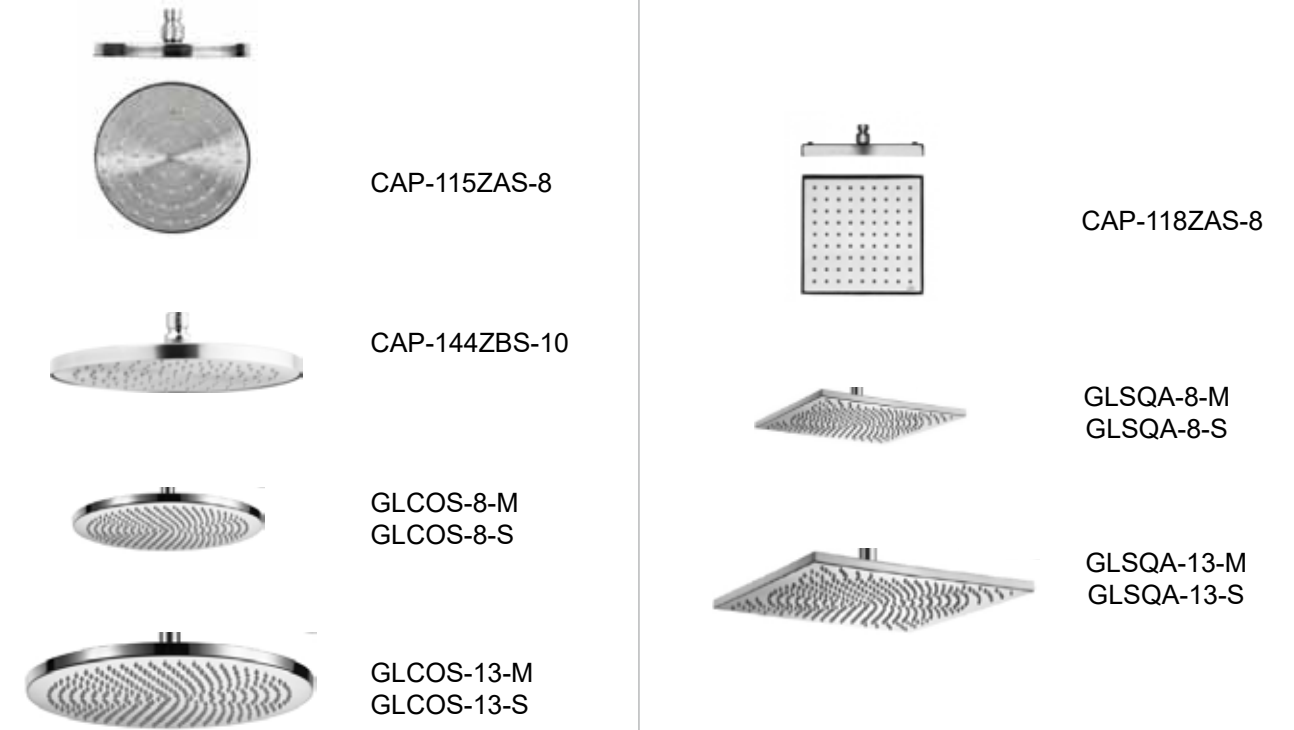

# SHOWER HEADS

Stainless Steel

1/2" Water Supply Connection  
Swivel Ball Joints

MODEL #	DESCRIPTION	MSRP
CAP-115ZAS-8	8" Disk Shower Head - Satin	\$810
CAP-144ZBS-10	10" Disk Shower Head - 316 Stainless Steel - Satin	\$844
GLCOS-8-M	8" Disk Shower Head - 316 Stainless Steel - Mirror	\$770
GLCOS-8-S	8" Disk Shower Head - Satin 316 Stainless Steel	\$785
GLCOS-13-M	13" Disk Shower Head - 316 Stainless Steel - Mirror	\$1,188
GLCOS-13-S	13" Disk Shower Head - 316 Stainless Steel - Satin	\$1,197
CAP-118ZAS-8	8" Square Shower Head - Satin	\$1,083
GLSQA-8-M	8" Square Shower Head - Mirror	\$925
GLSQA-8-S	8" Square Shower Head - Satin	\$982
GLSQA-13-M	13" Square Shower Head - Mirror	\$1,152
GLSQA-13-S	13" Square Shower Head - Satin	\$1,202