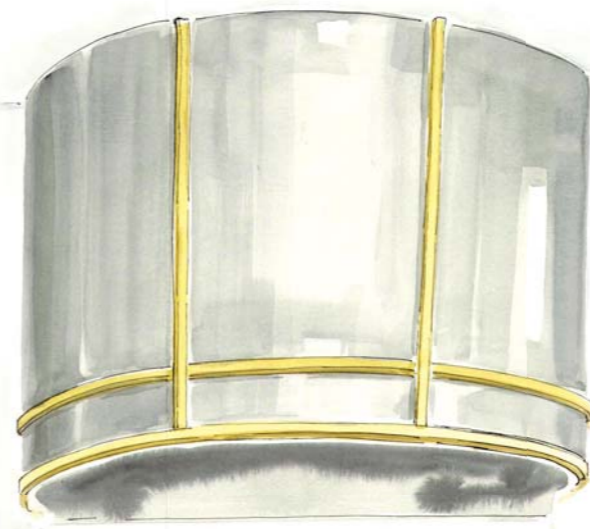

Quintana Collection by Kara Cox
for

THOMPSON TRADERS

Thompson Traders is proud to launch a brand-new collection developed in collaboration with nationally recognized interior designer Kara Cox. Comprising a modern take on a farmhouse sink, oval range hood, bar sink, integrated vanity and bath sink, and freestanding soaking tub, the Quintana Collection softens the hard lines and edges found in traditional kitchen and bath designs. Each product features soft curves, striking organic shapes and an unexpected mix of metal finishes. The bold yet balanced collection unites Alejandra Thompson's exquisite vision of hand-crafted metal creations with Cox's fresh, tailored aesthetic.

Quintana Kitchen Collection

Quintana Range Hood

Our Oval Range Hood's organic oval shape is bold yet balanced. The combination of burnished nickel and brass combines warm and cool metal tones in an unexpected way. The only one of its kind on the market, it's striking design will make this piece the focal point for any kitchen.

BR Clodfelder 2019

Item Code: KCRH48
Dimensions: 48" W x 49" H
22 3/16" depth
MSRP: \$12,391.00

*Available in custom sizes please contact us for more information.

Quintana Farmhouse Sink

Our Farmhouse Sink is modern yet traditional, a perfect blend of Thompson Traders' exquisite hand-crafted durable metal creations and Kara Cox's fresh, tailored aesthetic inspired by the unique beauty of Quintana Roo, Mexico.

| | |
|-------------|-----------------------------|
| Item Code: | KCKS33 |
| Dimensions: | 35" L x 24½" W 9½" depth |
| MSRP: | \$3,689.00 |

*Available in custom sizes please contact us for more information.