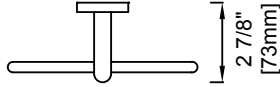

ATLANTA SERIES

ATLANTA

BOSTON

CHICAGO

HOUSTON

MEMPHIS

PORTLAND

| | PRODUCTCODE | NAME | FINISH | PRICE |
|---|---------------|---------------|-----------------|-------|
|  | ATL-TPEURO-PC | Tissue Holder | Polished Chrome | \$36 |
|  | ATL-TPEURO-BN | Tissue Holder | Brushed Nickel | \$40 |
|  | ATL-TPEURO-MB | Tissue Holder | Matte Black | \$39 |
|  | ATL-TRRD-PC | Towel Ring | Polished Chrome | \$43 |
|  | ATL-TRRD-BN | Towel Ring | Brushed Nickel | \$48 |
|  | ATL-TRRD-MB | Towel Ring | Matte Black | \$45 |
|  | ATL-TRSQ-PC | Towel Ring | Polished Chrome | \$43 |
|  | ATL-TRSQ-BN | Towel Ring | Brushed Nickel | \$48 |
|  | ATL-TRSQ-MB | Towel Ring | Matte Black | \$45 |