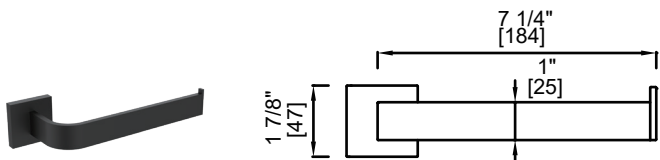

PDX-TRSQ-MB Towel Ring Matte Black $43

ATLANTA

BOSTON

CHICAGO

HOUSTON

MEMPHIS

PORTLAND