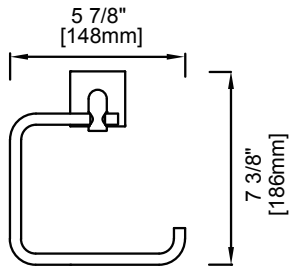

BOSTON SERIES

	PRODUCTCODE	NAME	FINISH	PRICE

BOS-TRSQ-PC	Towel Ring	Polished Chrome	$56

BOS-TRSQ-BN	Towel Ring	Brushed Nickel	$62

ATLANTA

BOSTON

CHICAGO

HOUSTON

MEMPHIS

PORTLAND