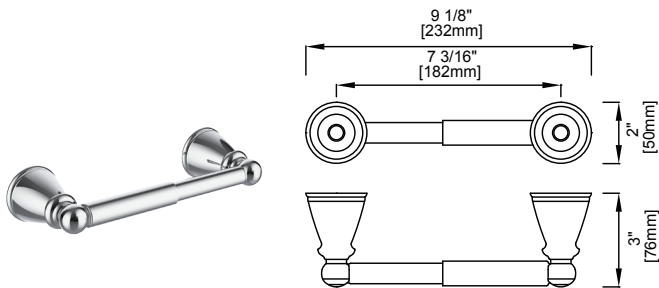

MEM-DBLPOST-PC	Tissue Holder	Polished Chrome	$28