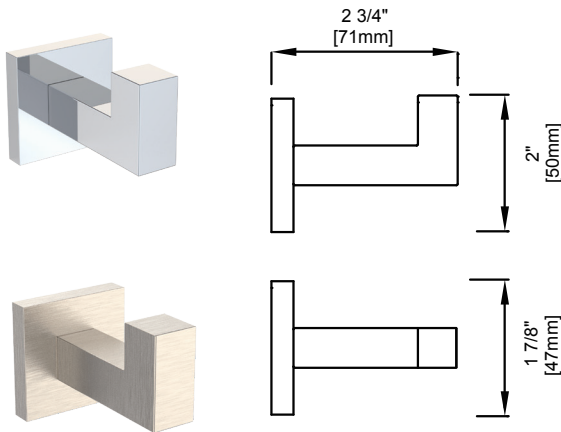

BOS-RH-1-PC	Robe Hook	Polished Chrome	$32

BOS-RH-1-BN	Robe Hook	Brushed Nickel	$36