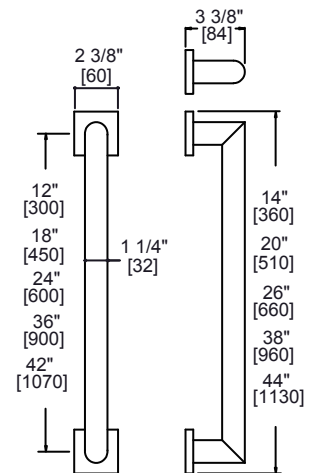

SYD-GB3-12-PC	Grab Bar 12"	Polished Chrome	$103
SYD-GB3-12-BN	Grab Bar 12"	Brushed Nickel	$114
SYD-GB3-12-MB	Grab Bar 12"	Matte Black	$124
SYD-GB3-18-PC	Grab Bar 18"	Polished Chrome	$122
SYD-GB3-18-BN	Grab Bar 18"	Brushed Nickel	$135
SYD-GB3-18-MB	Grab Bar 18"	Matte Black	$147
SYD-GB3-24-PC	Grab Bar 24"	Polished Chrome	$137
SYD-GB3-24-BN	Grab Bar 24"	Brushed Nickel	$151
SYD-GB3-24-MB	Grab Bar 24"	Matte Black	$165
SYD-GB3-36-PC	Grab Bar 36"	Polished Chrome	$183
SYD-GB3-36-BN	Grab Bar 36"	Brushed Nickel	$202
SYD-GB3-36-MB	Grab Bar 36"	Matte Black	$220
SYD-GB3-42-PC	Grab Bar 42"	Polished Chrome	$233
SYD-GB3-42-BN	Grab Bar 42"	Brushed Nickel	$257
SYD-GB3-42-MB	Grab Bar 42"	Matte Black	$279