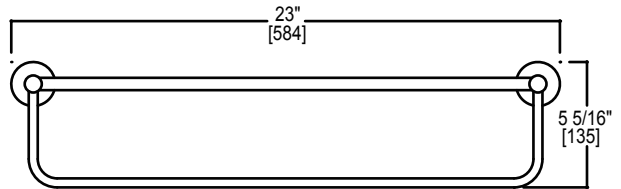

SYD-TR-R-MB	Towel Rack 24"	Matte Black	$

SYD-TR-S-PC	Towel Rack 24"	Polished Chrome	$133