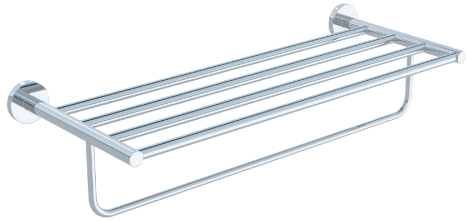

| | | | |
|---------------|--------------|-----------------|-------|
| SYD-GB5-12-PC | Grab Bar 12" | Polished Chrome | \$107 |
| SYD-GB5-12-BN | Grab Bar 12" | Brushed Nickel | \$118 |
| SYD-GB5-12-MB | Grab Bar 12" | Matte Black | \$129 |
| SYD-GB5-18-PC | Grab Bar 18" | Polished Chrome | \$124 |
| SYD-GB5-18-BN | Grab Bar 18" | Brushed Nickel | \$137 |
| SYD-GB5-18-MB | Grab Bar 18" | Matte Black | \$149 |
| SYD-GB5-24-PC | Grab Bar 24" | Polished Chrome | \$142 |
| SYD-GB5-24-BN | Grab Bar 24" | Brushed Nickel | \$157 |
| SYD-GB5-24-MB | Grab Bar 24" | Matte Black | \$171 |
| SYD-GB5-36-PC | Grab Bar 36" | Polished Chrome | \$188 |
| SYD-GB5-36-BN | Grab Bar 36" | Brushed Nickel | \$207 |
| SYD-GB5-36-MB | Grab Bar 36" | Matte Black | \$226 |
| SYD-GB5-42-PC | Grab Bar 42" | Polished Chrome | \$236 |
| SYD-GB5-42-BN | Grab Bar 42" | Brushed Nickel | \$260 |
| SYD-GB5-42-MB | Grab Bar 42" | Matte Black | \$284 |

SEATTLE

TUCSON

GRAB BAR

TOWEL RACK

WIRE BASKET

TOWEL RACK SERIES

SEATTLE

TUCSON

GRAB BAR

TOWEL RACK

WIRE BASKET

| PRODUCTCODE | NAME | FINISH | PRICE |
|-------------|------|--------|-------|
|-------------|------|--------|-------|

| | | | |
|-------------|----------------|-----------------|-------|
| SYD-TR-R-PC | Towel Rack 24" | Polished Chrome | \$133 |
|-------------|----------------|-----------------|-------|