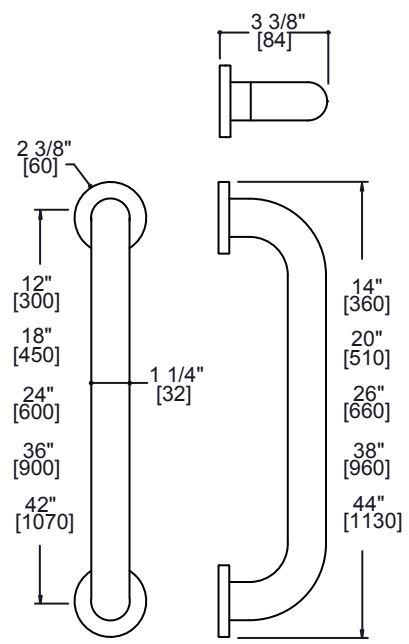

GRAB BAR SERIES

PRODUCTCODE	NAME	FINISH	PRICE
SYD-GB4-12-PC	Grab Bar 12"	Polished Chrome	$107
SYD-GB4-12-BN	Grab Bar 12"	Brushed Nickel	$118
SYD-GB4-12-MB	Grab Bar 12"	Matte Black	$129
SYD-GB4-18-PC	Grab Bar 18"	Polished Chrome	$124
SYD-GB4-18-BN	Grab Bar 18"	Brushed Nickel	$137
SYD-GB4-18-MB	Grab Bar 18"	Matte Black	$149
SYD-GB4-24-PC	Grab Bar 24"	Polished Chrome	$142
SYD-GB4-24-BN	Grab Bar 24"	Brushed Nickel	$157
SYD-GB4-24-MB	Grab Bar 24"	Matte Black	$171
SYD-GB4-36-PC	Grab Bar 36"	Polished Chrome	$188
SYD-GB4-36-BN	Grab Bar 36"	Brushed Nickel	$207
SYD-GB4-36-MB	Grab Bar 36"	Matte Black	$226
SYD-GB4-42-PC	Grab Bar 42"	Polished Chrome	$236
SYD-GB4-42-BN	Grab Bar 42"	Brushed Nickel	$260
SYD-GB4-42-MB	Grab Bar 42"	Matte Black	$284