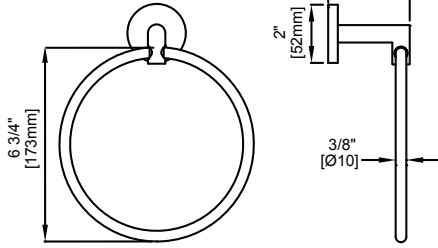

SEATTLE SERIES

PRODUCTCODE	NAME	FINISH	PRICE
SEA-TRRD-PC	Towel Ring	Polished Chrome	$43
SEA-TRRD-BN	Towel Ring	Brushed Nickel	$48
SEA-TRRD-MB	Towel Ring	Matte Black	$45
SEA-TRRD-BB	Towel Ring	Brushed Bronze	$52

SEATTLE

TUCSON

GRAB BAR

TOWEL RACK

WIRE BASKET