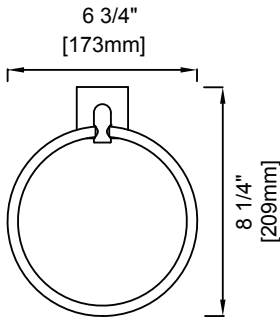

ATLANTA SERIES

ATLANTA

BOSTON

CHICAGO

HOUSTON

MEMPHIS

PORTLAND

| | PRODUCTCODE | NAME | FINISH | PRICE |
|---|---------------|---------------|-----------------|-------|
|  | ATL-TPEURO-PC | Tissue Holder | Polished Chrome | \$36 |
|  | ATL-TPEURO-BN | Tissue Holder | Brushed Nickel | \$40 |
|  | ATL-TPEURO-MB | Tissue Holder | Matte Black | \$39 |
|  | ATL-TRRD-PC | Towel Ring | Polished Chrome | \$43 |
|  | ATL-TRRD-BN | Towel Ring | Brushed Nickel | \$48 |
|  | ATL-TRRD-MB | Towel Ring | Matte Black | \$45 |
|  | ATL-TRSQ-PC | Towel Ring | Polished Chrome | \$43 |
|  | ATL-TRSQ-BN | Towel Ring | Brushed Nickel | \$48 |
|  | ATL-TRSQ-MB | Towel Ring | Matte Black | \$45 |