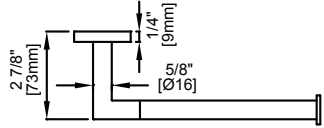

ATLANTA SERIES

ATLANTA

BOSTON

CHICAGO

HOUSTON

MEMPHIS

PORTLAND

| | PRODUCTCODE | NAME | FINISH | PRICE |
|---|---------------|---------------|-----------------|-------|
|  | ATL-TPEURO-PC | Tissue Holder | Polished Chrome | \$36 |
|  | ATL-TPEURO-BN | Tissue Holder | Brushed Nickel | \$40 |
|  | ATL-TPEURO-MB | Tissue Holder | Matte Black | \$39 |
|  | ATL-TRRD-PC | Towel Ring | Polished Chrome | \$43 |
|  | ATL-TRRD-BN | Towel Ring | Brushed Nickel | \$48 |
|  | ATL-TRRD-MB | Towel Ring | Matte Black | \$45 |
|  | ATL-TRSQ-PC | Towel Ring | Polished Chrome | \$43 |
|  | ATL-TRSQ-BN | Towel Ring | Brushed Nickel | \$48 |
|  | ATL-TRSQ-MB | Towel Ring | Matte Black | \$45 |