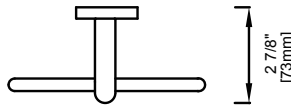

ATLANTA SERIES

ATLANTA

BOSTON

CHICAGO

HOUSTON

MEMPHIS

PORTLAND

| | PRODUCTCODE | NAME | FINISH | PRICE |
|---|---------------|---------------|-----------------|-------|
|  | ATL-TPEURO-PC | Tissue Holder | Polished Chrome | \$36 |
|  | ATL-TPEURO-BN | Tissue Holder | Brushed Nickel | \$40 |
|  | ATL-TPEURO-MB | Tissue Holder | Matte Black | \$39 |
|  | ATL-TRRD-PC | Towel Ring | Polished Chrome | \$43 |
|  | ATL-TRRD-BN | Towel Ring | Brushed Nickel | \$48 |
|  | ATL-TRRD-MB | Towel Ring | Matte Black | \$45 |
|  | ATL-TRSQ-PC | Towel Ring | Polished Chrome | \$43 |
|  | ATL-TRSQ-BN | Towel Ring | Brushed Nickel | \$48 |
|  | ATL-TRSQ-MB | Towel Ring | Matte Black | \$45 |