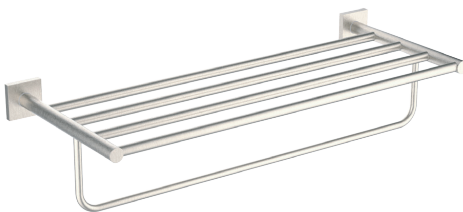

TOWEL RACK SERIES

SEATTLE

TUCSON

GRAB BAR

TOWEL RACK

WIRE BASKET

PRODUCTCODE	NAME	FINISH	PRICE

SYD-TR-R-PC	Towel Rack 24"	Polished Chrome	$133

SYD-TR-R-BN	Towel Rack 24"	Brushed Nickel	$147

SYD-TR-R-MB	Towel Rack 24"	Matte Black	$

SYD-TR-S-PC	Towel Rack 24"	Polished Chrome	$133

SYD-TR-S-BN	Towel Rack 24"	Brushed Nickel	$147

SYD-TR-S-MB	Towel Rack 24"	Matte Black	$