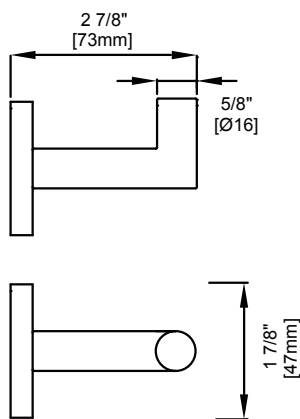

ATLANTA SERIES

ATLANTA

BOSTON

CHICAGO

HOUSTON

MEMPHIS

PORTLAND

| PRODUCTCODE | NAME | FINISH | PRICE |
|-------------|---------------|-----------------|-------|
| ATL-TB12-PC | Towel Bar 12" | Polished Chrome | \$56 |
| ATL-TB12-BN | Towel Bar 12" | Brushed Nickel | \$62 |
| ATL-TB12-MB | Towel Bar 12" | Matte Black | \$60 |
| ----- | | | |
| ATL-TB18-PC | Towel Bar 18" | Polished Chrome | \$59 |
| ATL-TB18-BN | Towel Bar 18" | Brushed Nickel | \$65 |
| ATL-TB18-MB | Towel Bar 18" | Matte Black | \$62 |
| ----- | | | |
| ATL-TB24-PC | Towel Bar 24" | Polished Chrome | \$65 |
| ATL-TB24-BN | Towel Bar 24" | Brushed Nickel | \$72 |
| ATL-TB24-MB | Towel Bar 24" | Matte Black | \$69 |
| ----- | | | |
| ATL-TB30-PC | Towel Bar 30" | Polished Chrome | \$71 |
| ATL-TB30-BN | Towel Bar 30" | Brushed Nickel | \$78 |
| ATL-TB30-MB | Towel Bar 30" | Matte Black | \$75 |