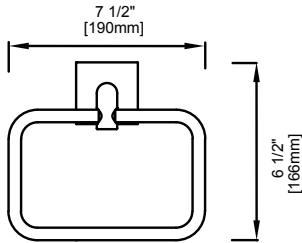

ATLANTA SERIES

ATLANTA

BOSTON

CHICAGO

HOUSTON

MEMPHIS

PORTLAND

| | PRODUCTCODE | NAME | FINISH | PRICE |
|---|---------------|---------------|-----------------|-------|
|  | ATL-TPEURO-PC | Tissue Holder | Polished Chrome | \$36 |
|  | ATL-TPEURO-BN | Tissue Holder | Brushed Nickel | \$40 |
|  | ATL-TPEURO-MB | Tissue Holder | Matte Black | \$39 |
|  | ATL-TRRD-PC | Towel Ring | Polished Chrome | \$43 |
|  | ATL-TRRD-BN | Towel Ring | Brushed Nickel | \$48 |
|  | ATL-TRRD-MB | Towel Ring | Matte Black | \$45 |
|  | ATL-TRSQ-PC | Towel Ring | Polished Chrome | \$43 |
|  | ATL-TRSQ-BN | Towel Ring | Brushed Nickel | \$48 |
|  | ATL-TRSQ-MB | Towel Ring | Matte Black | \$45 |