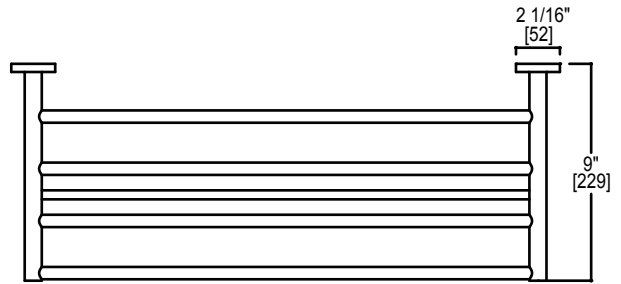

SYD-TR-R-MB	Towel Rack 24"	Matte Black	$

SYD-TR-S-PC	Towel Rack 24"	Polished Chrome	$133