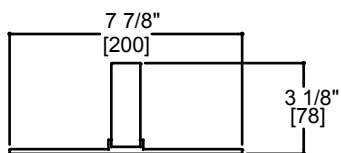

BOSTON

CHICAGO

HOUSTON

MEMPHIS

PORTLAND

| | PRODUCTCODE | NAME | FINISH | PRICE |
|---|---------------|---------------|-----------------|-------|
|  | ORD-TPEURO-PC | Tissue Holder | Polished Chrome | \$45 |
|  | ORD-TPEURO-BN | Tissue Holder | Brushed Nickel | \$50 |
|  | ORD-TPEURO-MB | Tissue Holder | Matte Black | \$48 |
|  | ORD-TRRD-PC | Towel Ring | Polished Chrome | \$56 |
|  | ORD-TRRD-BN | Towel Ring | Brushed Nickel | \$61 |
|  | ORD-TRRD-MB | Towel Ring | Matte Black | \$59 |
|  | ORD-TRSQ-PC | Towel Ring | Polished Chrome | \$61 |
|  | ORD-TRSQ-BN | Towel Ring | Brushed Nickel | \$68 |
|  | ORD-TRSQ-MB | Towel Ring | Matte Black | \$64 |