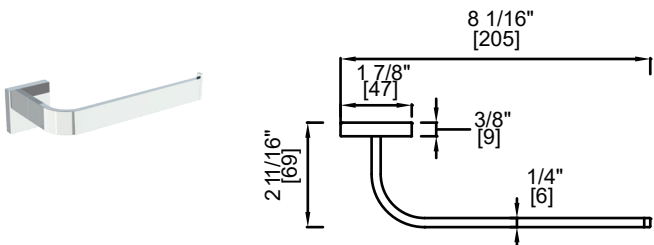

PDX-TRSQ-PC Towel Ring Polished Chrome $40