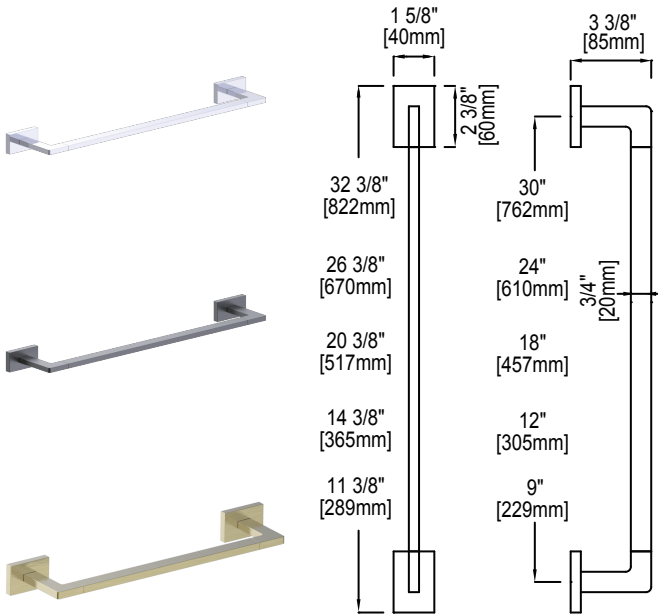

HOUSTON SERIES

ATLANTA

BOSTON

CHICAGO

HOUSTON

MEMPHIS

PORTLAND