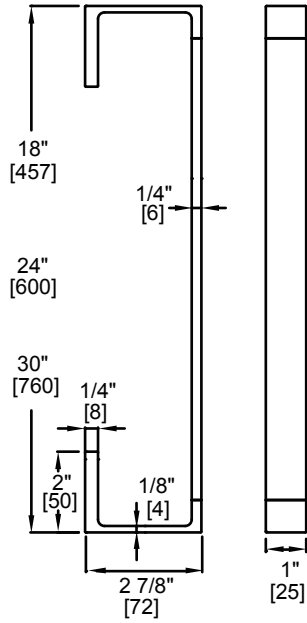

PORTLAND

CHICAGO SERIES

| | | PRODUCTCODE | NAME | FINISH | PRICE |
|---------|---|-------------|---------------|-----------------|-------|
| ATLANTA |  | ORD-TB18-PC | Towel Bar 18" | Polished Chrome | \$63 |
| | | ORD-TB18-BN | Towel Bar 18" | Brushed Nickel | \$69 |
| | | ORD-TB18-MB | Towel Bar 18" | Matte Black | \$66 |
| BOSTON |  | ORD-TB24-PC | Towel Bar 24" | Polished Chrome | \$70 |
| | | ORD-TB24-BN | Towel Bar 24" | Brushed Nickel | \$77 |
| | | ORD-TB24-MB | Towel Bar 24" | Matte Black | \$74 |
| CHICAGO |  | ORD-TB30-PC | Towel Bar 30" | Polished Chrome | \$80 |
| | | ORD-TB30-BN | Towel Bar 30" | Brushed Nickel | \$88 |
| | | ORD-TB30-MB | Towel Bar 30" | Matte Black | \$84 |