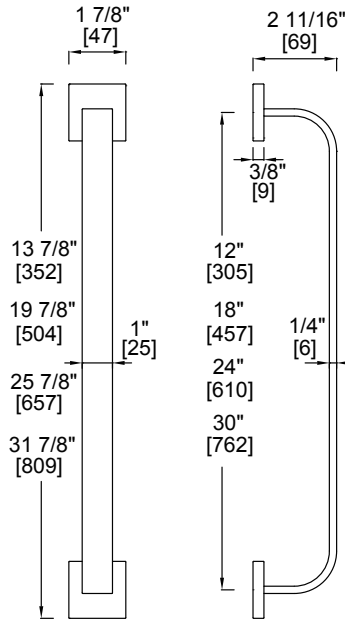

| PRODUCTCODE | NAME | FINISH | PRICE |
|-------------|---------------|-----------------|-------|
| PDX-TB12-PC | Towel Bar 12" | Polished Chrome | \$58 |
| PDX-TB12-MB | Towel Bar 12" | Matte Black | \$61 |
| PDX-TB18-PC | Towel Bar 18" | Polished Chrome | \$62 |
| PDX-TB18-MB | Towel Bar 18" | Matte Black | \$65 |
| PDX-TB24-PC | Towel Bar 24" | Polished Chrome | \$66 |
| PDX-TB24-MB | Towel Bar 24" | Matte Black | \$70 |
| PDX-TB30-PC | Towel Bar 30" | Polished Chrome | \$83 |
| PDX-TB30-MB | Towel Bar 30" | Matte Black | \$88 |