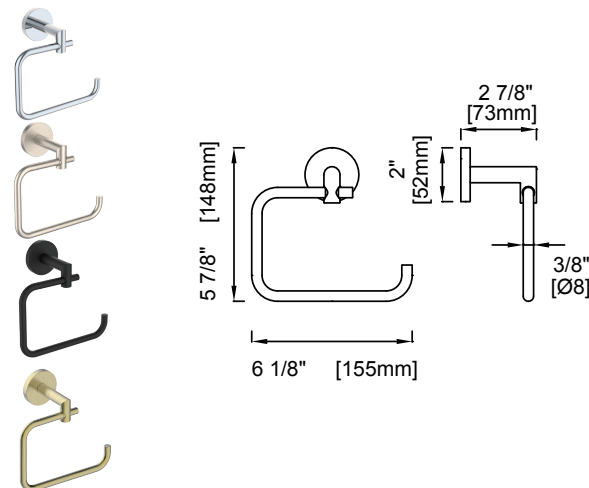

SEATTLE

TUCSON

GRAB BAR

TOWEL RACK

WIRE BASKET

SEATTLE SERIES

SEATTLE

TUCSON

GRAB BAR

TOWEL RACK

WIRE BASKET

PRODUCTCODE NAME FINISH PRICE

SEA-TRRT-PC Towel Ring Polished Chrome \$47

SEA-TRRT-BN Towel Ring Brushed Nickel \$52

SEA-TRRT-MB Towel Ring Matte Black \$49

SEA-TRRT-BB Towel Ring Brushed Bronze \$57