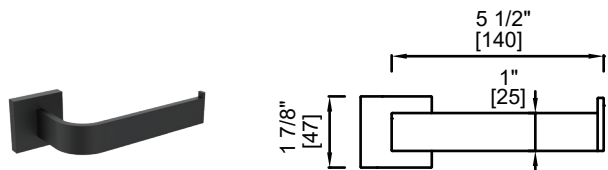

PDX-TPEURO-MB Tissue Holder Matte Black $43