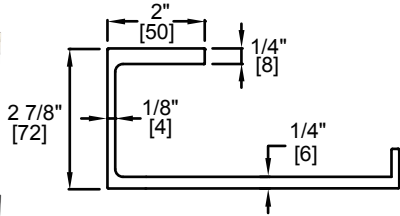

BOSTON

CHICAGO

HOUSTON

MEMPHIS

PORTLAND

| | PRODUCTCODE | NAME | FINISH | PRICE |
|---|---------------|---------------|-----------------|-------|
|  | ORD-TPEURO-PC | Tissue Holder | Polished Chrome | \$45 |
|  | ORD-TPEURO-BN | Tissue Holder | Brushed Nickel | \$50 |
|  | ORD-TPEURO-MB | Tissue Holder | Matte Black | \$48 |
|  | ORD-TRRD-PC | Towel Ring | Polished Chrome | \$56 |
|  | ORD-TRRD-BN | Towel Ring | Brushed Nickel | \$61 |
|  | ORD-TRRD-MB | Towel Ring | Matte Black | \$59 |
|  | ORD-TRSQ-PC | Towel Ring | Polished Chrome | \$61 |
|  | ORD-TRSQ-BN | Towel Ring | Brushed Nickel | \$68 |
|  | ORD-TRSQ-MB | Towel Ring | Matte Black | \$64 |