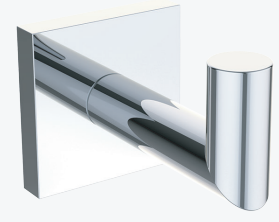

Bathroom
Accessories™

HOUSTON TISSUE HOLDER(HOU-TPEUR0)
SEE PAGE 13

FINISH OFF YOUR NEW BATHROOM WITH THE PERFECT ROBE HOOK!

ATLANTA SERIES

ATL-RH-1

- PC
- BN
- MB

BOSTON SERIES

BOS-RH-1