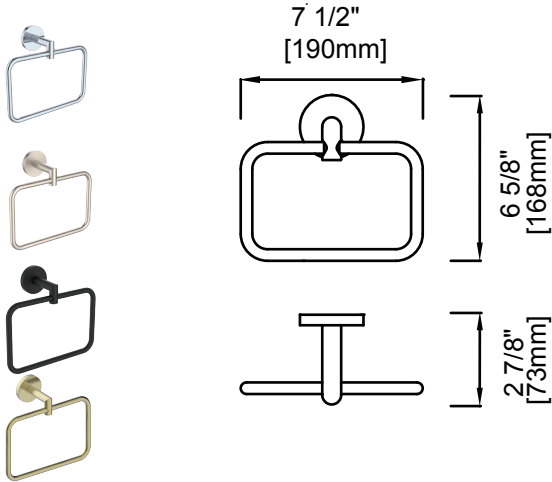

SEATTLE

TUCSON

GRAB BAR

TOWEL RACK

WIRE BASKET

SEATTLE SERIES

SEATTLE

TUCSON

GRAB BAR

TOWEL RACK

WIRE BASKET

PRODUCTCODE NAME FINISH PRICE

SEA-TRRT-PC Towel Ring Polished Chrome \$47

SEA-TRRT-BN Towel Ring Brushed Nickel \$52

SEA-TRRT-MB Towel Ring Matte Black \$49

SEA-TRRT-BB Towel Ring Brushed Bronze \$57