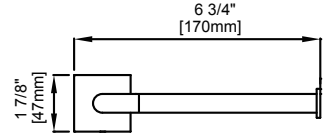

ATLANTA SERIES

ATLANTA

BOSTON

CHICAGO

HOUSTON

MEMPHIS

PORTLAND

| | PRODUCTCODE | NAME | FINISH | PRICE |
|---|---------------|---------------|-----------------|-------|
|  | ATL-TPEURO-PC | Tissue Holder | Polished Chrome | \$36 |
|  | ATL-TPEURO-BN | Tissue Holder | Brushed Nickel | \$40 |
|  | ATL-TPEURO-MB | Tissue Holder | Matte Black | \$39 |
|  | ATL-TRRD-PC | Towel Ring | Polished Chrome | \$43 |
|  | ATL-TRRD-BN | Towel Ring | Brushed Nickel | \$48 |
|  | ATL-TRRD-MB | Towel Ring | Matte Black | \$45 |
|  | ATL-TRSQ-PC | Towel Ring | Polished Chrome | \$43 |
|  | ATL-TRSQ-BN | Towel Ring | Brushed Nickel | \$48 |
|  | ATL-TRSQ-MB | Towel Ring | Matte Black | \$45 |