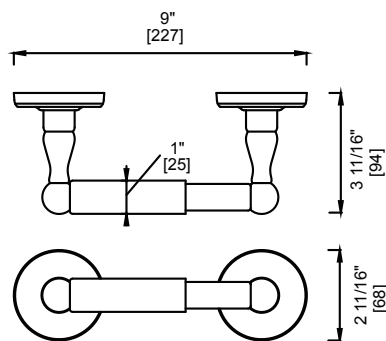

TUCSON SERIES

SEATTLE

TUCSON

GRAB BAR

TOWEL RACK

WIRE BASKET

PRODUCTCODE NAME FINISH PRICE

TUS-TB12-PC Towel Bar 12" Polished Chrome $32

TUS-TB12-PN Towel Bar 12" Polished Nickel $36

TUS-TB12-ORB Towel Bar 12" Oil Rubbed Bronze $36

TUS-TB18-PC Towel Bar 18" Polished Chrome $36

TUS-TB18-PN Towel Bar 18" Polished Nickel $40

TUS-TB18-ORB Towel Bar 18" Oil Rubbed Bronze $40

TUS-TB24-PC Towel Bar 24" Polished Chrome $40

TUS-TB24-PN Towel Bar 24" Polished Nickel $44

TUS-TB24-ORB Towel Bar 24" Oil Rubbed Bronze $44

TUS-TB30-PC Towel Bar 30" Polished Chrome $46

TUS-TB30-PN Towel Bar 30" Polished Nickel $51

TUS-TB30-ORB Towel Bar 30" Oil Rubbed Bronze $51

TUS-DBLPOST-PC Tissue Holder Polished Chrome $36

TUS-DBLPOST-PN Tissue Holder Polished Nickel $40

TUS-DBLPOST-ORB Tissue Holder Oil Rubbed Bronze $40