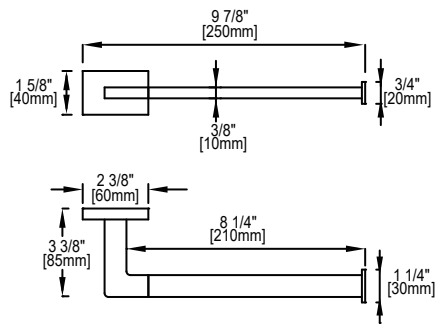

HOU-TR-PC	Towel Ring	Polished Chrome	$
	HOU-TR-MB	Towel Ring	Matte Black	$
	HOU-TR-BB	Towel Ring	Brushed Bronze	$