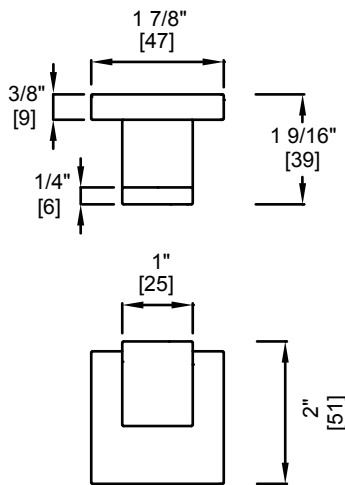

| PRODUCTCODE | NAME | FINISH | PRICE |
|-------------|---------------|-----------------|-------|
| PDX-TB12-PC | Towel Bar 12" | Polished Chrome | \$58 |
| PDX-TB12-MB | Towel Bar 12" | Matte Black | \$61 |
| PDX-TB18-PC | Towel Bar 18" | Polished Chrome | \$62 |
| PDX-TB18-MB | Towel Bar 18" | Matte Black | \$65 |
| PDX-TB24-PC | Towel Bar 24" | Polished Chrome | \$66 |
| PDX-TB24-MB | Towel Bar 24" | Matte Black | \$70 |
| PDX-TB30-PC | Towel Bar 30" | Polished Chrome | \$83 |
| PDX-TB30-MB | Towel Bar 30" | Matte Black | \$88 |