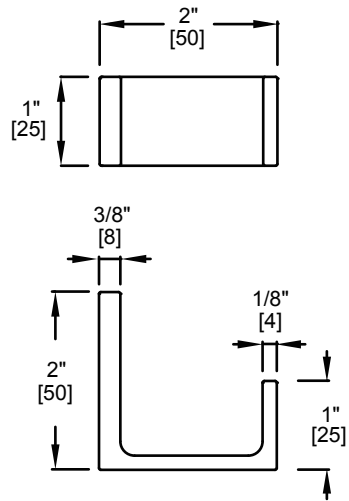

MEMPHIS		ORD-RH-1-PC	Robe Hook	Polished Chrome	$28
		ORD-RH-1-BN	Robe Hook	Brushed Nickel	$31
		ORD-RH-1-MB	Robe Hook	Matte Black	$29