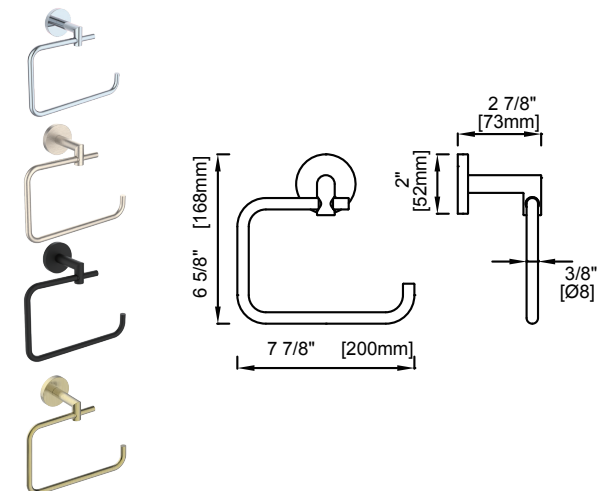

SEATTLE

TUCSON

GRAB BAR

TOWEL RACK

WIRE BASKET

SEATTLE SERIES

SEATTLE

TUCSON

GRAB BAR

TOWEL RACK

WIRE BASKET

PRODUCTCODE NAME FINISH PRICE

SEA-TRRT-PC Towel Ring Polished Chrome \$47

SEA-TRRT-BN Towel Ring Brushed Nickel \$52

SEA-TRRT-MB Towel Ring Matte Black \$49

SEA-TRRT-BB Towel Ring Brushed Bronze \$57

SEA-TPDROP-PC Tissue Holder Polished Chrome \$43

SEA-TPDROP-BN Tissue Holder Brushed Nickel \$48

SEA-TPDROP-MB Tissue Holder Matte Black \$45

SEA-TPDROP-BB Tissue Holder Brushed Bronze \$52

SEA-TRSQ-PC Towel Ring Polished Chrome \$47