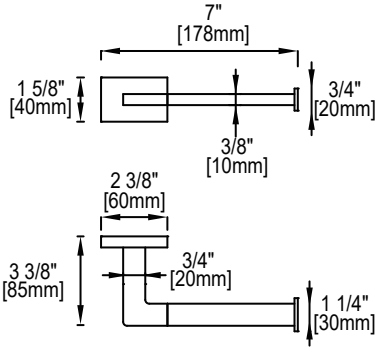

HOUSTON SERIES

	PRODUCT	NAME	FINISH	PRICE
	HOU-TPEURO-PC	Tissue Holder	Polished Chrome	$
	HOU-TPEURO-MB	Tissue Holder	Matte Black	$
	HOU-TPEURO-BB	Tissue Holder	Brushed Bronze	$