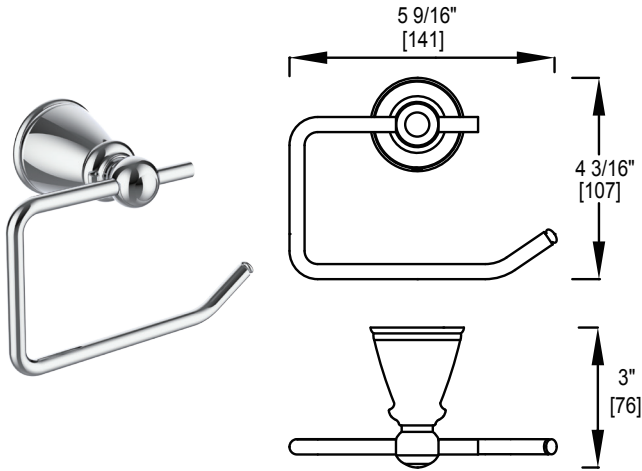

MEMPHIS SERIES

PRODUCTCODE	NAME	FINISH	PRICE

MEM-TPDROP-PC	Towel Ring	Polished Chrome	$29