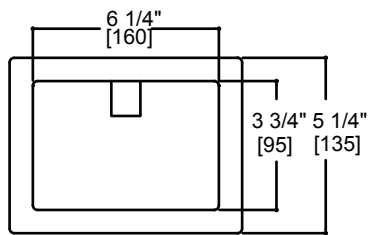

BOSTON

CHICAGO

HOUSTON

MEMPHIS

PORTLAND

| | PRODUCTCODE | NAME | FINISH | PRICE |
|---|---------------|---------------|-----------------|-------|
|  | ORD-TPEURO-PC | Tissue Holder | Polished Chrome | \$45 |
|  | ORD-TPEURO-BN | Tissue Holder | Brushed Nickel | \$50 |
|  | ORD-TPEURO-MB | Tissue Holder | Matte Black | \$48 |
|  | ORD-TRRD-PC | Towel Ring | Polished Chrome | \$56 |
|  | ORD-TRRD-BN | Towel Ring | Brushed Nickel | \$61 |
|  | ORD-TRRD-MB | Towel Ring | Matte Black | \$59 |
|  | ORD-TRSQ-PC | Towel Ring | Polished Chrome | \$61 |
|  | ORD-TRSQ-BN | Towel Ring | Brushed Nickel | \$68 |
|  | ORD-TRSQ-MB | Towel Ring | Matte Black | \$64 |