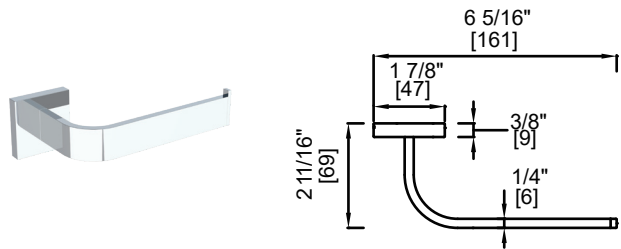

PORTLAND SERIES

	PRODUCTCODE	NAME	FINISH	PRICE

PDX-TPEURO-PC Tissue Holder Polished Chrome $40