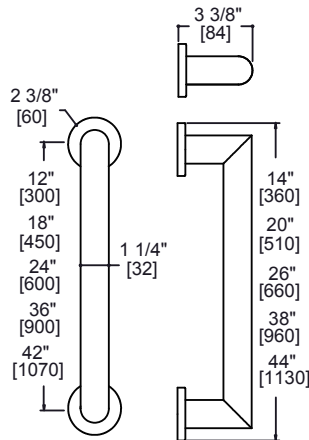

GRAB BAR

TOWEL RACK

WIRE BASKET

| PRODUCTCODE | NAME | FINISH | PRICE |
|---------------|--------------|-----------------|-------|
| SYD-GB1-12-PC | Grab Bar 12" | Polished Chrome | \$98 |
| SYD-GB1-12-BN | Grab Bar 12" | Brushed Nickel | \$108 |
| SYD-GB1-12-MB | Grab Bar 12" | Matte Black | \$118 |
| SYD-GB1-18-PC | Grab Bar 18" | Polished Chrome | \$110 |
| SYD-GB1-18-BN | Grab Bar 18" | Brushed Nickel | \$121 |
| SYD-GB1-18-MB | Grab Bar 18" | Matte Black | \$132 |
| SYD-GB1-24-PC | Grab Bar 24" | Polished Chrome | \$132 |
| SYD-GB1-24-BN | Grab Bar 24" | Brushed Nickel | \$146 |
| SYD-GB1-24-MB | Grab Bar 24" | Matte Black | \$159 |
| SYD-GB1-36-PC | Grab Bar 36" | Polished Chrome | \$160 |
| SYD-GB1-36-BN | Grab Bar 36" | Brushed Nickel | \$176 |
| SYD-GB1-36-MB | Grab Bar 36" | Matte Black | \$192 |
| SYD-GB1-42-PC | Grab Bar 42" | Polished Chrome | \$224 |
| SYD-GB1-42-BN | Grab Bar 42" | Brushed Nickel | \$247 |
| SYD-GB1-42-MB | Grab Bar 42" | Matte Black | \$269 |