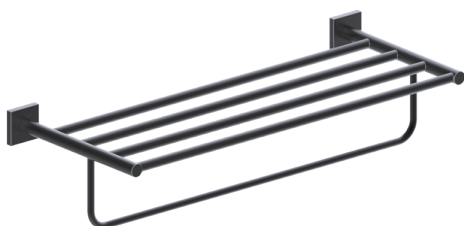

SYD-TR-S-BN	Towel Rack 24"	Brushed Nickel	$147