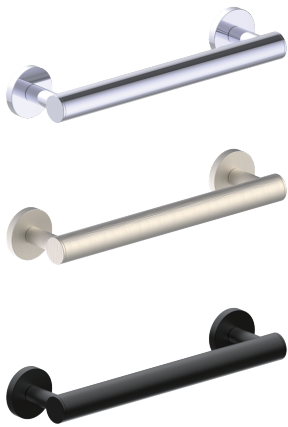

TUS-DBLPOST-ORB Tissue Holder Oil Rubbed Bronze \$40

TUCSON SERIES

| | | PRODUCTCODE | NAME | FINISH | PRICE |
|--|--|----------------|---------------|-------------------|-------|
| | | TUS-RH-1-PC | Robe Hook | Polished Chrome | \$16 |
| | | TUS-RH-1-PN | Robe Hook | Polished Nickel | \$18 |
| | | TUS-RH-1-ORB | Robe Hook | Oil Rubbed Bronze | \$18 |
| | | TUS-TPDROP-PC | Tissue Holder | Polished Chrome | \$36 |
| | | TUS-TPDROP-PN | Tissue Holder | Polished Nickel | \$40 |
| | | TUS-TPDROP-ORB | Tissue Holder | Oil Rubbed Bronze | \$40 |
| | | TUS-TRRD-PC | Towel Ring | Polished Chrome | \$28 |
| | | TUS-TRRD-PN | Towel Ring | Polished Nickel | \$31 |
| | | TUS-TRRD-ORB | Towel Ring | Oil Rubbed Bronze | \$31 |

SEATTLE

TUCSON

GRAB BAR

TOWEL RACK

WIRE BASKET

GRAB BAR SERIES

SEATTLE

TUCSON

GRAB BAR

TOWEL RACK

WIRE BASKET

| PRODUCTCODE | NAME | FINISH | PRICE |
|---------------|--------------|-----------------|-------|
| SYD-GB1-12-PC | Grab Bar 12" | Polished Chrome | \$98 |
| SYD-GB1-12-BN | Grab Bar 12" | Brushed Nickel | \$108 |
| SYD-GB1-12-MB | Grab Bar 12" | Matte Black | \$118 |
| SYD-GB1-18-PC | Grab Bar 18" | Polished Chrome | \$110 |
| SYD-GB1-18-BN | Grab Bar 18" | Brushed Nickel | \$121 |
| SYD-GB1-18-MB | Grab Bar 18" | Matte Black | \$132 |
| SYD-GB1-24-PC | Grab Bar 24" | Polished Chrome | \$132 |
| SYD-GB1-24-BN | Grab Bar 24" | Brushed Nickel | \$146 |
| SYD-GB1-24-MB | Grab Bar 24" | Matte Black | \$159 |
| SYD-GB1-36-PC | Grab Bar 36" | Polished Chrome | \$160 |
| SYD-GB1-36-BN | Grab Bar 36" | Brushed Nickel | \$176 |
| SYD-GB1-36-MB | Grab Bar 36" | Matte Black | \$192 |
| SYD-GB1-42-PC | Grab Bar 42" | Polished Chrome | \$224 |
| SYD-GB1-42-BN | Grab Bar 42" | Brushed Nickel | \$247 |
| SYD-GB1-42-MB | Grab Bar 42" | Matte Black | \$269 |