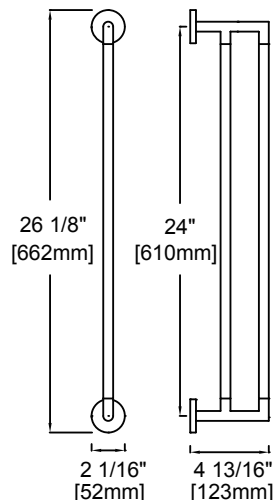

PRODUCTCODE	NAME	FINISH	PRICE

SEA-TB12-PC	Towel Bar 12"	Polished Chrome	$55

SEA-TB12-BN	Towel Bar 12"	Brushed Nickel	$60

SEA-TB12-MB	Towel Bar 12"	Matte Black	$58

SEA-TB12-BB	Towel Bar 12"	Brushed Bronze	$66

SEA-TB18-PC	Towel Bar 18"	Polished Chrome	$59

SEA-TB18-BN	Towel Bar 18"	Brushed Nickel	$65

SEA-TB18-MB	Towel Bar 18"	Matte Black	$62

SEA-TB18-BB	Towel Bar 18"	Brushed Bronze	$71

SEA-TB24-PC	Towel Bar 24"	Polished Chrome	$65

SEA-TB24-BN	Towel Bar 24"	Brushed Nickel	$72

SEA-TB24-MB	Towel Bar 24"	Matte Black	$69

SEA-TB24-BB	Towel Bar 24"	Brushed Bronze	$78

SEA-TB30-PC	Towel Bar 30"	Polished Chrome	$102

SEA-TB30-BN	Towel Bar 30"	Brushed Nickel	$112

SEA-TB30-MB	Towel Bar 30"	Matte Black	$108

SEA-TB30-BB	Towel Bar 30"	Brushed Bronze	$123