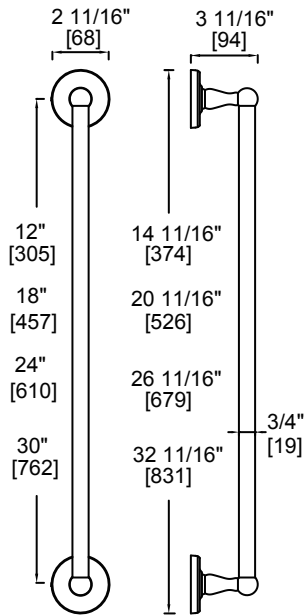

TUCSON SERIES

SEATTLE

TUCSON

GRAB BAR

TOWEL RACK

WIRE BASKET

PRODUCTCODE NAME FINISH PRICE

TUS-TB12-PC Towel Bar 12" Polished Chrome $32

TUS-TB12-PN Towel Bar 12" Polished Nickel $36

TUS-TB12-ORB Towel Bar 12" Oil Rubbed Bronze $36

TUS-TB18-PC Towel Bar 18" Polished Chrome $36

TUS-TB18-PN Towel Bar 18" Polished Nickel $40

TUS-TB18-ORB Towel Bar 18" Oil Rubbed Bronze $40

TUS-TB24-PC Towel Bar 24" Polished Chrome $40

TUS-TB24-PN Towel Bar 24" Polished Nickel $44

TUS-TB24-ORB Towel Bar 24" Oil Rubbed Bronze $44

TUS-TB30-PC Towel Bar 30" Polished Chrome $46

TUS-TB30-PN Towel Bar 30" Polished Nickel $51

TUS-TB30-ORB Towel Bar 30" Oil Rubbed Bronze $51

TUS-DBLPOST-PC Tissue Holder Polished Chrome $36

TUS-DBLPOST-PN Tissue Holder Polished Nickel $40

TUS-DBLPOST-ORB Tissue Holder Oil Rubbed Bronze $40