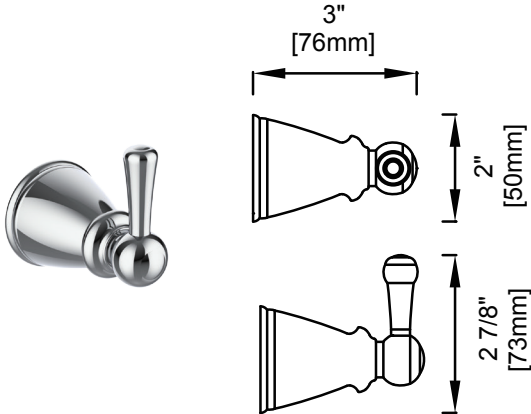

BOSTON

CHICAGO

HOUSTON

MEMPHIS

PORTLAND

| PRODUCTCODE | NAME | FINISH | PRICE |
|-------------|------|--------|-------|
|-------------|------|--------|-------|

| | | | |
|-------------|---------------|-----------------|------|
| MEM-TB12-PC | Towel Bar 12" | Polished Chrome | \$31 |
| MEM-TB18-PC | Towel Bar 18" | Polished Chrome | \$32 |
| MEM-TB24-PC | Towel Bar 24" | Polished Chrome | \$36 |
| MEM-TB30-PC | Towel Bar 30" | Polished Chrome | \$41 |