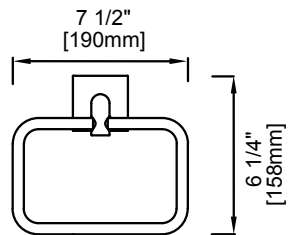

BOS-TPEURO-PC Tissue Holder Polished Chrome \$44

BOS-TPEURO-BN Tissue Holder Brushed Nickel \$48

BOS-TPDROP-PC Tissue Holder Polished Chrome \$67

BOS-TPDROP-BN Tissue Holder Brushed Nickel \$74

BOS-TRRT-PC Towel Ring Polished Chrome \$56