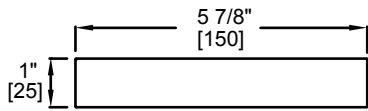

BOSTON

CHICAGO

HOUSTON

MEMPHIS

PORTLAND

| | PRODUCTCODE | NAME | FINISH | PRICE |
|---|---------------|---------------|-----------------|-------|
|  | ORD-TPEURO-PC | Tissue Holder | Polished Chrome | \$45 |
|  | ORD-TPEURO-BN | Tissue Holder | Brushed Nickel | \$50 |
|  | ORD-TPEURO-MB | Tissue Holder | Matte Black | \$48 |
|  | ORD-TRRD-PC | Towel Ring | Polished Chrome | \$56 |
|  | ORD-TRRD-BN | Towel Ring | Brushed Nickel | \$61 |
|  | ORD-TRRD-MB | Towel Ring | Matte Black | \$59 |
|  | ORD-TRSQ-PC | Towel Ring | Polished Chrome | \$61 |
|  | ORD-TRSQ-BN | Towel Ring | Brushed Nickel | \$68 |
|  | ORD-TRSQ-MB | Towel Ring | Matte Black | \$64 |