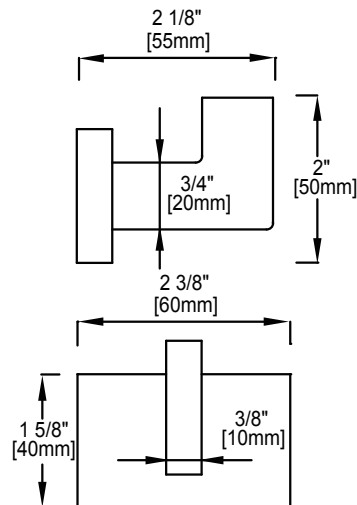

PRODUCT	NAME	FINISH	PRICE

HOU-TB9-PC	Towel Bar 9"	Polished Chrome	$

HOU-TB9-MB	Towel Bar 9"	Matte Black	$

HOU-TB9-BB	Towel Bar 9"	Brushed Bronze	$

HOU-TB12-PC	Towel Bar 12"	Polished Chrome	$

HOU-TB12-MB	Towel Bar 12"	Matte Black	$

HOU-TB12-BB	Towel Bar 12"	Brushed Bronze	$

HOU-TB18-PC	Towel Bar 18"	Polished Chrome	$

HOU-TB18-MB	Towel Bar 18"	Matte Black	$

HOU-TB18-BB	Towel Bar 18"	Brushed Bronze	$

HOU-TB24-PC	Towel Bar 24"	Polished Chrome	$

HOU-TB24-MB	Towel Bar 24"	Matte Black	$

HOU-TB24-BB	Towel Bar 24"	Brushed Bronze	$

HOU-TB30-PC	Towel Bar 30"	Polished Chrome	$

HOU-TB30-MB	Towel Bar 30"	Matte Black	$

HOU-TB30-BB	Towel Bar 30"	Brushed Bronze	$