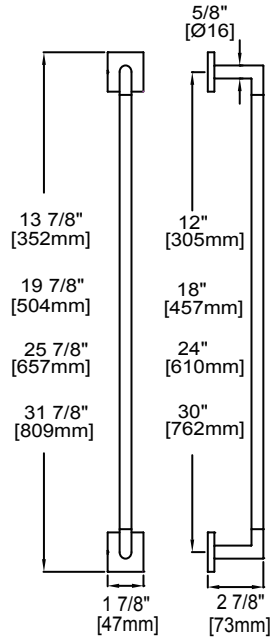

ATLANTA SERIES

ATLANTA

BOSTON

CHICAGO

HOUSTON

MEMPHIS

PORTLAND

| PRODUCTCODE | NAME | FINISH | PRICE |
|-------------|---------------|-----------------|-------|
| ATL-TB12-PC | Towel Bar 12" | Polished Chrome | \$56 |
| ATL-TB12-BN | Towel Bar 12" | Brushed Nickel | \$62 |
| ATL-TB12-MB | Towel Bar 12" | Matte Black | \$60 |
| ----- | | | |
| ATL-TB18-PC | Towel Bar 18" | Polished Chrome | \$59 |
| ATL-TB18-BN | Towel Bar 18" | Brushed Nickel | \$65 |
| ATL-TB18-MB | Towel Bar 18" | Matte Black | \$62 |
| ----- | | | |
| ATL-TB24-PC | Towel Bar 24" | Polished Chrome | \$65 |
| ATL-TB24-BN | Towel Bar 24" | Brushed Nickel | \$72 |
| ATL-TB24-MB | Towel Bar 24" | Matte Black | \$69 |
| ----- | | | |
| ATL-TB30-PC | Towel Bar 30" | Polished Chrome | \$71 |
| ATL-TB30-BN | Towel Bar 30" | Brushed Nickel | \$78 |
| ATL-TB30-MB | Towel Bar 30" | Matte Black | \$75 |