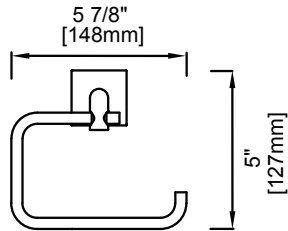

BOS-TPDROP-PC Tissue Holder Polished Chrome $67