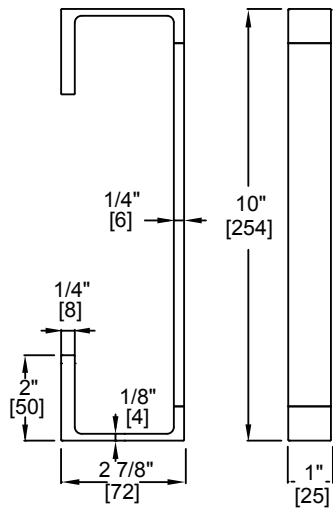

BOSTON

CHICAGO

HOUSTON

MEMPHIS

PORTLAND

| | PRODUCTCODE | NAME | FINISH | PRICE |
|---|---------------|---------------|-----------------|-------|
|  | ORD-TPEURO-PC | Tissue Holder | Polished Chrome | \$45 |
|  | ORD-TPEURO-BN | Tissue Holder | Brushed Nickel | \$50 |
|  | ORD-TPEURO-MB | Tissue Holder | Matte Black | \$48 |
|  | ORD-TRRD-PC | Towel Ring | Polished Chrome | \$56 |
|  | ORD-TRRD-BN | Towel Ring | Brushed Nickel | \$61 |
|  | ORD-TRRD-MB | Towel Ring | Matte Black | \$59 |
|  | ORD-TRSQ-PC | Towel Ring | Polished Chrome | \$61 |
|  | ORD-TRSQ-BN | Towel Ring | Brushed Nickel | \$68 |
|  | ORD-TRSQ-MB | Towel Ring | Matte Black | \$64 |