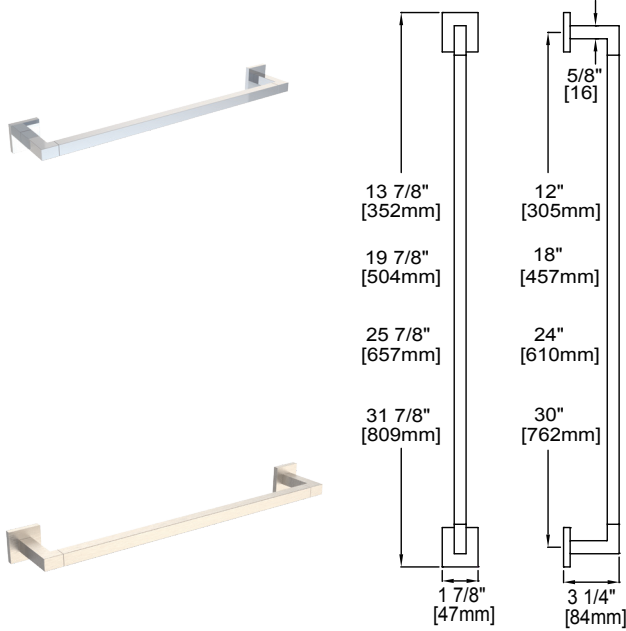

BOSTON SERIES

ATLANTA

BOSTON

CHICAGO

HOUSTON

MEMPHIS

PORTLAND

PRODUCTCODE	NAME	FINISH	PRICE

BOS-TB12-PC	Towel Bar 12"	Polished Chrome	$78

BOS-TB12-BN	Towel Bar 12"	Brushed Nickel	$86

BOS-TB18-PC	Towel Bar 18"	Polished Chrome	$84

BOS-TB18-BN	Towel Bar 18"	Brushed Nickel	$93

BOS-TB24-PC	Towel Bar 24"	Polished Chrome	$94

BOS-TB24-BN	Towel Bar 24"	Brushed Nickel	$104

BOS-TB30-PC	Towel Bar 30"	Polished Chrome	$100

BOS-TB30-BN	Towel Bar 30"	Brushed Nickel	$111