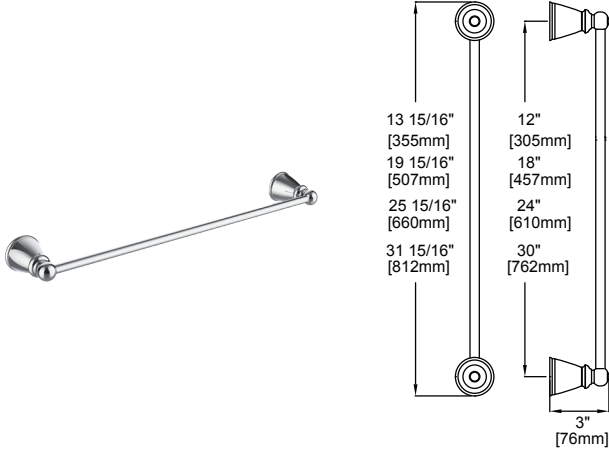

BOSTON

CHICAGO

HOUSTON

MEMPHIS

PORTLAND

| PRODUCTCODE | NAME | FINISH | PRICE |
|-------------|------|--------|-------|
|-------------|------|--------|-------|

| | | | |
|-------------|---------------|-----------------|------|
| MEM-TB12-PC | Towel Bar 12" | Polished Chrome | \$31 |
| MEM-TB18-PC | Towel Bar 18" | Polished Chrome | \$32 |
| MEM-TB24-PC | Towel Bar 24" | Polished Chrome | \$36 |
| MEM-TB30-PC | Towel Bar 30" | Polished Chrome | \$41 |