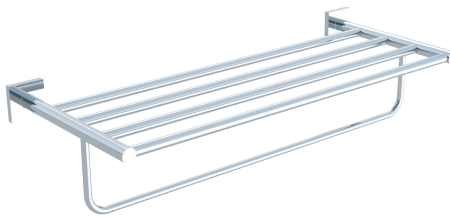

SYD-TR-R-MB	Towel Rack 24"	Matte Black	$

SYD-TR-S-PC	Towel Rack 24"	Polished Chrome	$133