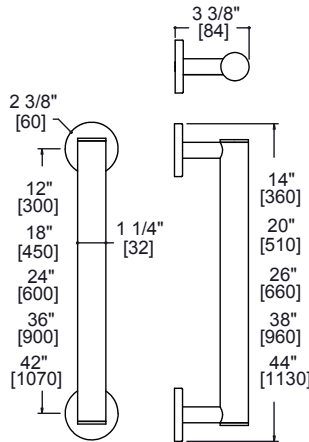

GRAB BAR

TOWEL RACK

WIRE BASKET

| PRODUCTCODE | NAME | FINISH | PRICE |
|---------------|--------------|-----------------|-------|
| SYD-GB1-12-PC | Grab Bar 12" | Polished Chrome | \$98 |
| SYD-GB1-12-BN | Grab Bar 12" | Brushed Nickel | \$108 |
| SYD-GB1-12-MB | Grab Bar 12" | Matte Black | \$118 |
| SYD-GB1-18-PC | Grab Bar 18" | Polished Chrome | \$110 |
| SYD-GB1-18-BN | Grab Bar 18" | Brushed Nickel | \$121 |
| SYD-GB1-18-MB | Grab Bar 18" | Matte Black | \$132 |
| SYD-GB1-24-PC | Grab Bar 24" | Polished Chrome | \$132 |
| SYD-GB1-24-BN | Grab Bar 24" | Brushed Nickel | \$146 |
| SYD-GB1-24-MB | Grab Bar 24" | Matte Black | \$159 |
| SYD-GB1-36-PC | Grab Bar 36" | Polished Chrome | \$160 |
| SYD-GB1-36-BN | Grab Bar 36" | Brushed Nickel | \$176 |
| SYD-GB1-36-MB | Grab Bar 36" | Matte Black | \$192 |
| SYD-GB1-42-PC | Grab Bar 42" | Polished Chrome | \$224 |
| SYD-GB1-42-BN | Grab Bar 42" | Brushed Nickel | \$247 |
| SYD-GB1-42-MB | Grab Bar 42" | Matte Black | \$269 |