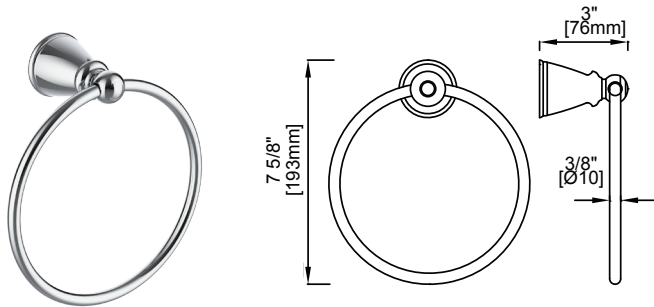

MEM-TRRD-PC	Towel Ring	Polished Chrome	$24

ATLANTA

BOSTON

CHICAGO

HOUSTON

MEMPHIS

PORTLAND