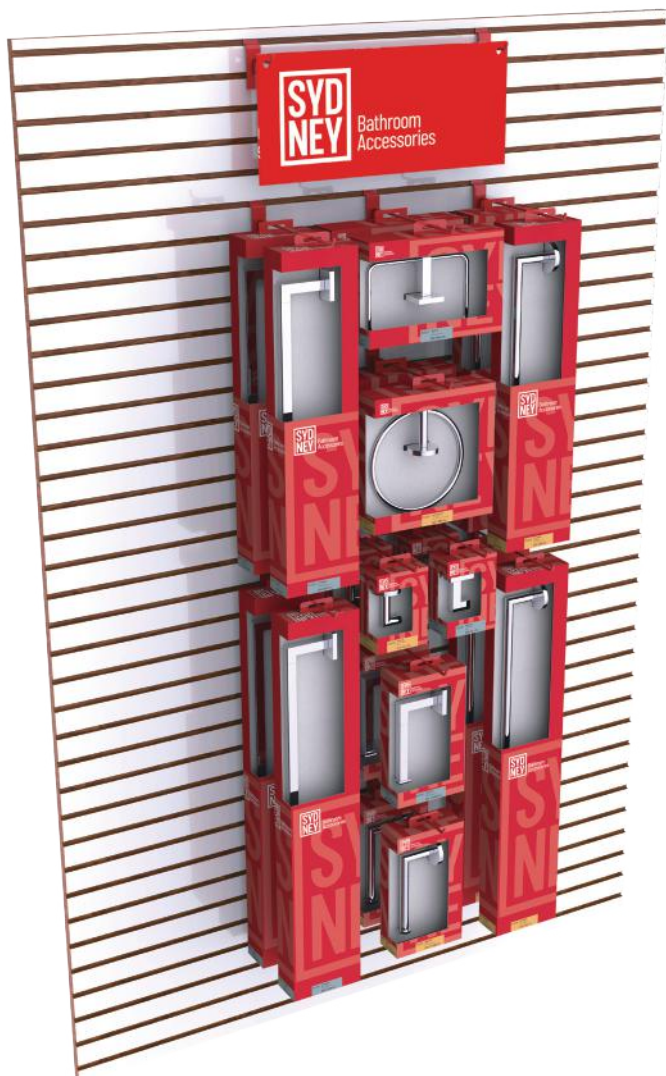

# SYDNEY SLAT WALL DISPLAY KIT

- Boston and Seattle Series
- Wall Display 22X54 Inch
- Polished Chrome Finish
- 2 pcs each item
- Limited Time Offer
- \$ 199

#SYD-KIT1-WALL-PC  
\$199

Boston

Seattle

## ITEMS LIST

- BOSTON ROBE HOOK
- BOSTON TISSUE HOLDER
- BOSTON TOWEL RING
- BOSTON TOWEL BAR 18"
- BOSTON TOWEL BAR 24"
- SEATTLE ROBE HOOK
- SEATTLE TISSUE HOLDER
- SEATTLE TOWEL RING
- SEATTLE TOWEL BAR 18"
- SEATTLE TOWEL BAR 24"

## Mounting Kits & Brochures Included

	X2	MKT-SYD-DIS-1" HOOK Sydney Display Kit, 1" Hook (Red color)
	X10	MKT-SYD-DIS-5" HOOK Sydney Display Kit, 5" Hook (Red color)
	X1	SYD-DBK-SSH-0818R Sydney Sign
	X1	MKT-SYD-Mini Brochure Pack of Brochure

# SYDNEY SLAT WALL DISPLAY KIT

- Boston and Seattle Series
- Wall Display 22X54 Inch
- Polished Chrome
- 2 pcs each item