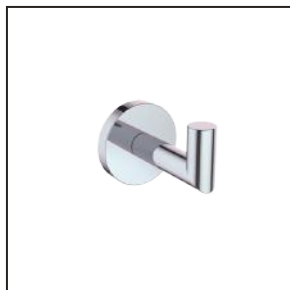

## #SYD-KIT1-WALL-PC ITEMS INCLUDED 2 EACH

Robe Hook  
BOS-RH-1-PC

Tissue Holder  
BOS-TPEURO-PC

Towel Ring  
BOS-TRRT-PC

Towel Bar 18"  
BOS-TB18-PC

Towel Bar 24"  
BOS-TB24-PC

Robe Hook  
SEA-RH-1-PC

Tissue Holder  
SEA-TPEURO-PC

Towel Ring  
SEA-TRRD-PC

Towel Bar 18"  
SEA-TB18-PC

Towel Bar 24"  
SEA-TB24-PC

View our entire series of collections on line

[www.sydneybathaccessories.com](http://www.sydneybathaccessories.com) | T 1-877-490-3537 | F 1-888-740-6859