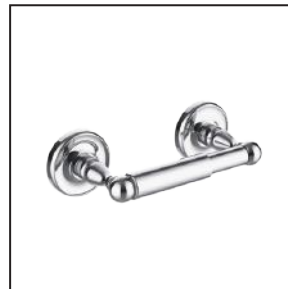

## ITEMS LIST

- ATLANTA ROBE HOOK
- ATLANTA TISSUE HOLDER
- ATLANTA TOWEL RING
- ATLANTA TOWEL BAR 18"
- ATLANTA TOWEL BAR 24"
- TUCSON ROBE HOOK
- TUCSON TISSUE HOLDER
- TUCSON TOWEL RING
- TUCSON TOWEL BAR 18"
- TUCSON TOWEL BAR 24"

# SYDNEY SLAT WALL DISPLAY KIT

- Atlanta and Tuscon Series
- Wall Display 22X54 Inch
- Polished Chrome
- 2 pcs each item

## #SYD-KIT3-WALL-PC ITEMS

Robe Hook  
ATL-RH-1-PC

Tissue Holder  
ATL-TPEURO-PC

Towel Ring  
ATL-TRRD-PC

Towel Bar 18"  
ATL-TB18-PC

Towel Bar 24"  
ATL-TB24-PC

Robe Hook  
TUS-RH-1-PC

Double Post Paper Holder  
TUS-DBLPOST-PC

Towel Ring  
TUS-TRRD-PC

Towel Bar 18"  
TUS-TB18-PC

Towel Bar 24"  
TUS-TB24-PC

View our entire series of collections on line

[www.sydneybathaccessories.com](http://www.sydneybathaccessories.com) | T 1-877-490-3537 | F 1-888-740-6859