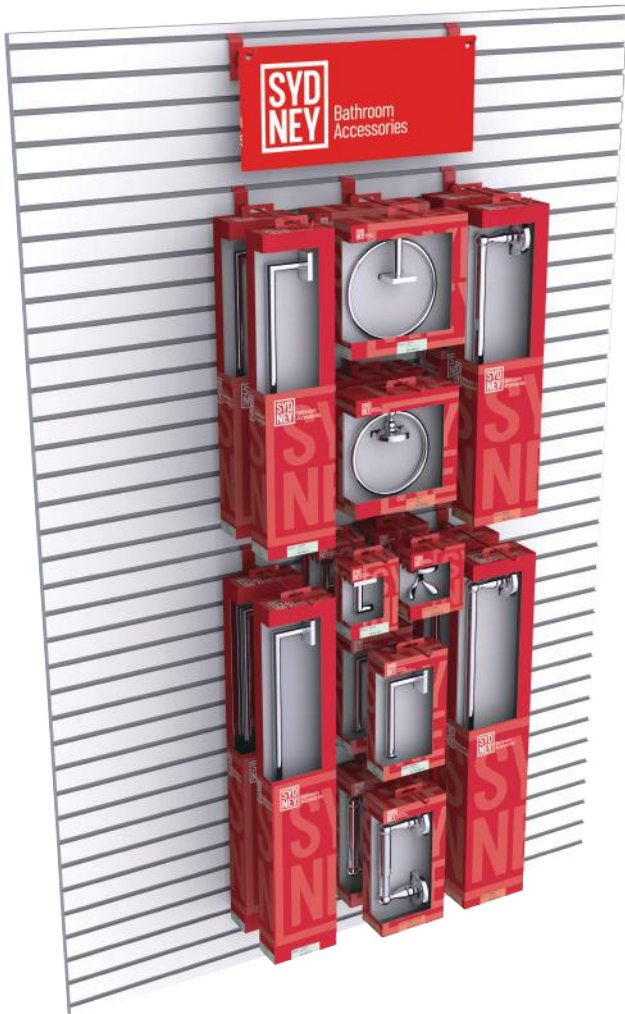

# SYDNEY SLAT WALL DISPLAY KIT

- Atlanta and Tuscon Series
- Wall Display 22X54 Inch
- Polished Chrome
- 2 pcs each item
- Limited Time Offer
- \$ 199

#SYD-KIT3-WALL-PC  
\$199

Atlanta

Tucson

## ITEMS LIST

- ATLANTA ROBE HOOK
- ATLANTA TISSUE HOLDER
- ATLANTA TOWEL RING
- ATLANTA TOWEL BAR 18"
- ATLANTA TOWEL BAR 24"
- TUCSON ROBE HOOK
- TUCSON TISSUE HOLDER
- TUCSON TOWEL RING
- TUCSON TOWEL BAR 18"
- TUCSON TOWEL BAR 24"