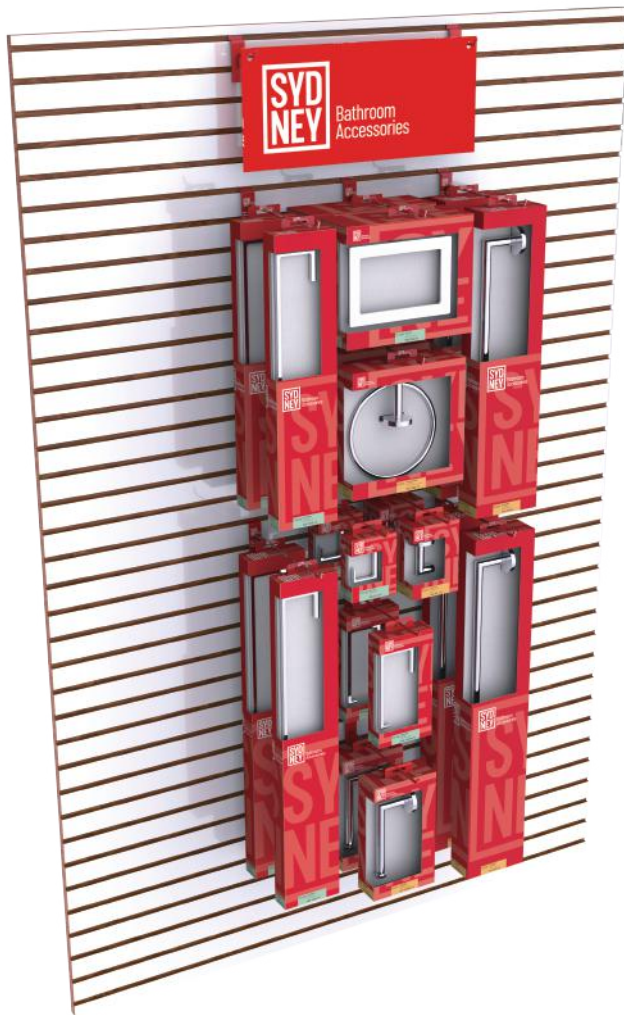

Towel Ring  
SEA-TRRD-PC

Towel Bar 18"  
SEA-TB18-PC

Towel Bar 24"  
SEA-TB24-PC

View our entire series of collections on line

[www.sydneybathaccessories.com](http://www.sydneybathaccessories.com) | T 1-877-490-3537 | F 1-888-740-6859

# SYDNEY SLAT WALL DISPLAY KIT

- Chicago and Seattle Series
- Wall Display 22X54 Inch
- Polished Chrome
- 2 pcs each item
- Limited Time Offer
- \$ 199

#SYD-KIT2-WALL-PC  
\$199

Chicago

Seattle

## ITEMS LIST

- CHICAGO ROBE HOOK
- CHICAGO TISSUE HOLDER
- CHICAGO TOWEL RING
- CHICAGO TOWEL BAR 18"
- CHICAGO TOWEL BAR 24"
- SEATTLE ROBE HOOK
- SEATTLE TISSUE HOLDER
- SEATTLE TOWEL RING
- SEATTLE TOWEL BAR 18"
- SEATTLE TOWEL BAR 24"

## Mounting Kits & Brochures Included

	X2	MKT-SYD-DIS-1" HOOK Sydney Display Kit, 1" Hook (Red color)
	X10	MKT-SYD-DIS-5" HOOK Sydney Display Kit, 5" Hook (Red color)
	X1	SYD-DBK-SSH-0818R Sydney Sign
	X1	MKT-SYD-Mini Brochure Pack of Brochure