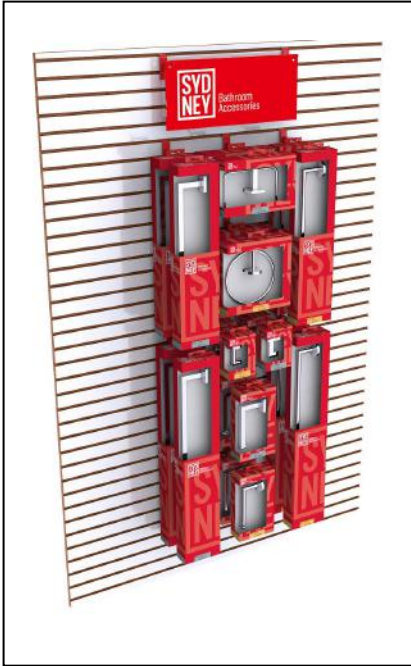

Customer Information

Company Name			
Contact Person		Phone	
Shipping Address		Fax	
Shipping City/Province/State		PC/Zip	
Email			
Sales Rep		PO	

SYD-KIT1-WALL-PC

SYD-KIT2-WALL-PC

SYD-KIT3-WALL-PC

DISPLAY ORDER FORM

DESCRIPTION	CONFIGURATION	QTY	PRICE
SYD-KIT1-WALL-PC	BOS-RH-1-PC, BOS-TPEURO-PC, BOS-TRRT-PC, BOS-TB18-PC, BOS-TB24-PC, SEA-RH-1-PC, SEA-TPEURO-PC, SEA-TRRD-PC, SEA-TB18-PC, SEA-TB24-PC		\$199 each
SYD-KIT2-WALL-PC	ORD-RH-1-PC, ORD-TPEURO-PC, ORD-TRSQ-PC, ORD-TB18-PC, ORD-TB24-PC, SEA-RH-1-PC, SEA-TPEURO-PC, SEA-TRRD-PC, SEA-TB18-PC, SEA-TB24-PC		\$199 each
SYD-KIT3-WALL-PC	ATL-RH-1-PC, ATL-TPEURO-PC, ATL-TRRD-PC, ATL-TB18-PC, ATL-TB24-PC, TUS-RH-1-PC, TUS-DBLPOST-PC, TUS-TRRD-PC, TUS-TB18-PC, TUS-TB24-PC		\$199 each