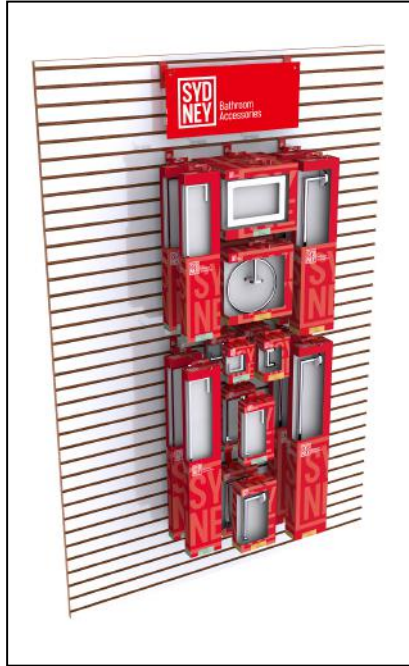

Customer Information

Company Name			
Contact Person		Phone	
Shipping Address		Fax	
Shipping City/Province/State		PC/Zip	
Email			
Sales Rep		PO	

SYD-KIT1-WALL-PC

SYD-KIT2-WALL-PC

SYD-KIT3-WALL-PC

DISPLAY ORDER FORM

DESCRIPTION	CONFIGURATION	QTY	PRICE
SYD-KIT1-WALL-PC	BOS-RH-1-PC, BOS-TPEURO-PC, BOS-TRRT-PC, BOS-TB18-PC, BOS-TB24-PC, SEA-RH-1-PC, SEA-TPEURO-PC, SEA-TRRD-PC, SEA-TB18-PC, SEA-TB24-PC		\$199 each
SYD-KIT2-WALL-PC	ORD-RH-1-PC, ORD-TPEURO-PC, ORD-TRSQ-PC, ORD-TB18-PC, ORD-TB24-PC, SEA-RH-1-PC, SEA-TPEURO-PC, SEA-TRRD-PC, SEA-TB18-PC, SEA-TB24-PC		\$199 each
SYD-KIT3-WALL-PC	ATL-RH-1-PC, ATL-TPEURO-PC, ATL-TRRD-PC, ATL-TB18-PC, ATL-TB24-PC, TUS-RH-1-PC, TUS-DBLPOST-PC, TUS-TRRD-PC, TUS-TB18-PC, TUS-TB24-PC		\$199 each