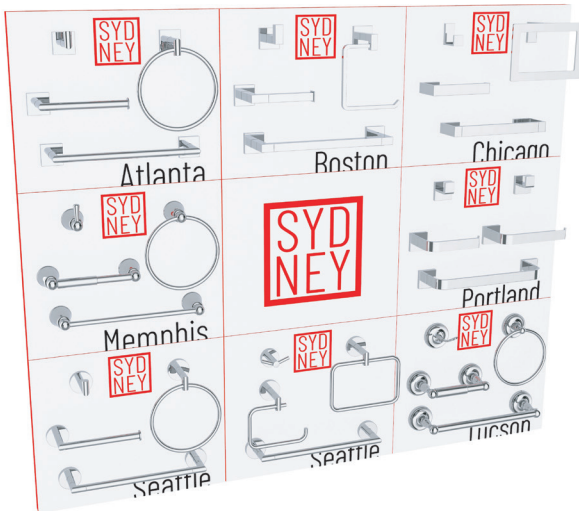

Additional Display Program Information

- Display boards ship out with display product mounted
- If you only require the display products, not the board, all display items are to be priced at .25 multiplier
- Standard lead times for display orders is 1-3 weeks
- Sydney Bathroom Accessories does not pay freight on display orders

Ordering Options

The following pages detail all the collection displays available from SYDNEY BATHROOM ACCESSORIES INC.

- 1. Print and Fill Instructions:** Print out this form and complete the top portion for customer information. Select your A La Carte options by checking the box to the left price in the appropriate row column. If you wish to customize the board in any way, please indicate in the Notes: **Submit your form by email to orders@sydneybathaccessories.com**
- 2. Digital Submission:** Complete the top portion of this form and use the check boxes to indicate your selections. **Submit your form by email to orders@sydneybathaccessories.com**
- 3. All Sydney Display Product** is mounted to 18"x15" White Display Board with Red Edges
- 4. Each Series will be displayed in One Finish.** Options are Chrome, Brushed Nickel or Matte Black (see collection options below)
- 5. NO substitutions or altering of product mix on boards**

Sydney 9-Board Wall Display

- Select 8 Series to be displayed with Sydney Logo Centered
- Product to have either slot wall or flat wall hardware installed on boards

9-Board Display Program

9pcs 15"x18" Board SYD-DBK-9B-1518W

Limited Time Offer

Collections (Choose 8 in total)		\$200 \$199
Atlanta	SYD-DBK-ATL1815W-PC	
Boston	SYD-DBK-BOS1815W-PC	
	SYD-DBK-BOS1815W-BN	
Chicago	SYD-DBK-ORD1815W-PC	
	SYD-DBK-ORD1815W-MB	
Memphis	SYD-DBK-MEM1815W-PC	
Portland	SYD-DBK-PDX1815W-PC	
Seattle	SYD-DBK-SEA1815W-PC	
	SYD-DBK-SEA1815W-MB	
Tucson	SYD-DBK-TUS1815W-PC	
Grab Bars	SYD-DBK-GB1815W-PC	
Wire Baskets	SYD-DBK-WB1815W-PC	