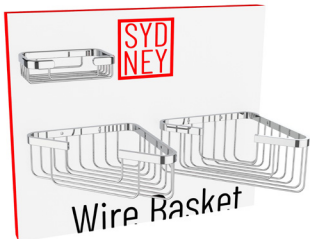

Size: 15"x18"		
Series Items: MEM-TB12, MEM-RH-1, MEM-DBLPOST, MEM-TRRD		
SYD-DBK-MEM1815W-PC (Polished Chrome)		\$40

Portland 15"x18"

Portland

Size: 15"x18"		
Series Items: PDX-TB12, PDX-RH-1, PDX-TPEURO, PDX-TRSQ		
SYD-DBK-PDX1815W-PC (Polished Chrome)		\$40

Seattle 15"x18"

Seattle

Size: 15"x18"		
Series Items: SEA-TB12, SEA-RH-1, SEA-TPEURO, SEA-TRRD		
SYD-DBK-SEA1815W-PC (Polished Chrome)		\$40
SYD-DBK-SEA1815W-MB (Matte Black)		\$40

Tucson 15"x18"

Tucson

Size: 15"x18"		
Series Items: TUS-TB12, TUS-RH-1, TUS-TPDBLPOST, TUS-TRRD		
SYD-DBK-TUS1815W-PC (Polished Chrome)		\$40

Grab Bar 15"x18"

Grab Bars

Size: 15"x18"		
Series Items: SYD-GB1-12, SYD-GB2-12, SYD-GB5-12		
SYD-DBK-GB1815W-PC (Polished Chrome)		\$70

Wire Basket 15"x18"

Wire Baskets

Size: 15"x18"		
Series Items: SYD-WB-1, SYD-WB-2, SYD-WB-3		
SYD-DBK-WB1815W-PC (Polished Chrome)		\$40