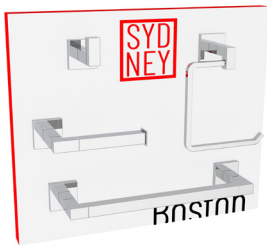

Ordering Options

The following pages detail all the collection displays available from SYDNEY BATHROOM ACCESSORIES INC.

- 1. Print and Fill Instructions:** Print out this form and complete the top portion for customer information. Select your A La Carte options by checking the box to the left price in the appropriate row column. If you wish to customize the board in any way, please indicate in the Notes: **Submit your form by email to orders@sydneybathaccessories.com**
- 2. Digital Submission:** Complete the top portion of this form and use the check boxes to indicate your selections. **Submit your form by email to orders@sydneybathaccessories.com**
- 3. All Sydney Display Product** is mounted to 18"x15" White Display Board with Red Edges
- 4. Each Series will be displayed in One Finish.** Options are Chrome, Brushed Nickel or Matte Black (see collection options below)
- 5. NO substitutions or altering of product mix on boards**

Sydney 9-Board Wall Display

- Select 8 Series to be displayed with Sydney Logo Centered
- Product to have either slot wall or flat wall hardware installed on boards

9-Board Display Program

9pcs 15"x18" Board SYD-DBK-9B-1518W

Limited Time Offer

Collections (Choose 8 in total)		\$200 \$199
Atlanta	SYD-DBK-ATL1815W-PC	
Boston	SYD-DBK-BOS1815W-PC	
	SYD-DBK-BOS1815W-BN	
Chicago	SYD-DBK-ORD1815W-PC	
	SYD-DBK-ORD1815W-MB	
Memphis	SYD-DBK-MEM1815W-PC	
Portland	SYD-DBK-PDX1815W-PC	
Seattle	SYD-DBK-SEA1815W-PC	
	SYD-DBK-SEA1815W-MB	
Tucson	SYD-DBK-TUS1815W-PC	
Grab Bars	SYD-DBK-GB1815W-PC	
Wire Baskets	SYD-DBK-WB1815W-PC	

Atlanta 15"x18"

Atlanta

Size: 15"x18"		
Series Items: ATL-TB12, ATL-RH-1, ATL-TPEURO, ATL-TRRD		
SYD-DBK-ATL1815W-PC (Polished Chrome)		\$40

Boston 15"x18"

Boston

Size: 15"x18"		
Series Items: BOS-TB12, BOS-RH-1, BOS-TPEURO, BOS-TRSQ		
SYD-DBK-BOS1815W-PC (Polished Chrome)		\$40
SYD-DBK-BOS1815W-BN (Brushed Nickel)		\$40