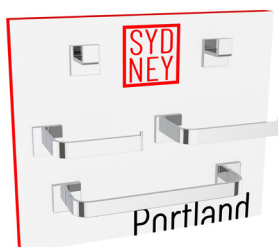

Atlanta 15"x18"

Atlanta

Size: 15"x18"		
Series Items: ATL-TB12, ATL-RH-1, ATL-TPEURO, ATL-TRRD		
SYD-DBK-ATL1815W-PC (Polished Chrome)		\$40

Boston 15"x18"

Boston

Size: 15"x18"		
Series Items: BOS-TB12, BOS-RH-1, BOS-TPEURO, BOS-TRSQ		
SYD-DBK-BOS1815W-PC (Polished Chrome)		\$40
SYD-DBK-BOS1815W-BN (Brushed Nickel)		\$40

Chicago 15"x18"

Chicago

Size: 15"x18"		
Series Items: ORD-TRSQ, ORD-RH-1, ORD-TPEURO, ORD-TRRD		
SYD-DBK-ORD1815W-PC (Polished Chrome)		\$40
SYD-DBK-ORD1815W-MB (Matte Black)		\$40

Memphis 15"x18"

Memphis

Size: 15"x18"		
Series Items: MEM-TB12, MEM-RH-1, MEM-DBLPOST, MEM-TRRD		
SYD-DBK-MEM1815W-PC (Polished Chrome)		\$40

Portland 15"x18"

Portland

Size: 15"x18"		
Series Items: PDX-TB12, PDX-RH-1, PDX-TPEURO, PDX-TRSQ		
SYD-DBK-PDX1815W-PC (Polished Chrome)		\$40

Seattle 15"x18"

Seattle

Size: 15"x18"		
Series Items: SEA-TB12, SEA-RH-1, SEA-TPEURO, SEA-TRRD		
SYD-DBK-SEA1815W-PC (Polished Chrome)		\$40
SYD-DBK-SEA1815W-MB (Matte Black)		\$40

Tucson 15"x18"

Tucson

Size: 15"x18"		
Series Items: TUS-TB12, TUS-RH-1, TUS-TPDBLPOST, TUS-TRRD		
SYD-DBK-TUS1815W-PC (Polished Chrome)		\$40