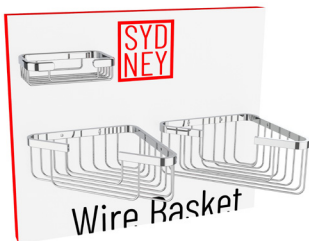

Size: 15"x18"		
Series Items: HOU-TB12, HOU-RH-1, HOU-DBLPOST, HOU-TRRD		
SYD-DBK-HOU1815W-PC (Polished Chrome)		\$40*
SYD-DBK-HOU1815W-BB (Brushed Bronze)		\$40*

*Grab Bars \$70

Memphis 15"x18"

Memphis

Size: 15"x18"		
Series Items: MEM-TB12, MEM-RH-1, MEM-DBLPOST, MEM-TRRD		
SYD-DBK-MEM1815W-PC (Polished Chrome)		\$40

Portland 15"x18"

Portland

Size: 15"x18"		
Series Items: PDX-TB12, PDX-RH-1, PDX-TPEURO, PDX-TRSQ		
SYD-DBK-PDX1815W-PC (Polished Chrome)		\$40

Seattle 15"x18"

Seattle

Size: 15"x18"		
Series Items: SEA-TB12, SEA-RH-1, SEA-TPEURO, SEA-TRRD		
SYD-DBK-SEA1815W-PC (Polished Chrome)		\$40
SYD-DBK-SEA1815W-MB (Matte Black)		\$40
SYD-DBK-SEA1815W-BB (Brushed Bronze)		\$40

Tucson 15"x18"

Tucson

Size: 15"x18"		
Series Items: TUS-TB12, TUS-RH-1, TUS-TPDBLPOST, TUS-TRRD		
SYD-DBK-TUS1815W-PC (Polished Chrome)		\$40

Grab Bar 15"x18"

Grab Bars

Size: 15"x18"		
Series Items: SYD-GB1-12, SYD-GB2-12, SYD-GB5-12		
SYD-DBK-GB1815W-PC (Polished Chrome)		\$70

Wire Basket 15"x18"

Wire Baskets

Size: 15"x18"		
Series Items: SYD-WB-1, SYD-WB-2, SYD-WB-3		
SYD-DBK-WB1815W-PC (Polished Chrome)		\$40