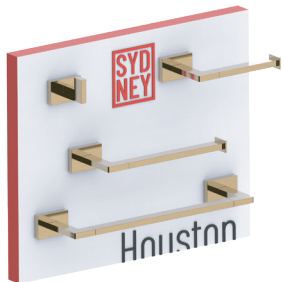

Sydney 9-Board Wall Display

- Select 8 Series to be displayed with Sydney Logo Centered
- Product to have either slot wall or flat wall hardware installed on boards

9-Board Display Program

9pcs 15"x18" Board SYD-DBK-9B-1518W

Atlanta 15"x18"

Atlanta

Size: 15"x18"		
Series Items: ATL-TB12, ATL-RH-1, ATL-TPEURO, ATL-TRRD		
SYD-DBK-ATL1815W-PC (Polished Chrome)		\$40

Boston 15"x18"

Boston

Size: 15"x18"		
Series Items: BOS-TB12, BOS-RH-1, BOS-TPEURO, BOS-TRSQ		
SYD-DBK-BOS1815W-PC (Polished Chrome)		\$40
SYD-DBK-BOS1815W-BN (Brushed Nickel)		\$40

Chicago 15"x18"

Chicago

Size: 15"x18"		
Series Items: ORD-TRSQ, ORD-RH-1, ORD-TPEURO, ORD-TRRD		
SYD-DBK-ORD1815W-PC (Polished Chrome)		\$40
SYD-DBK-ORD1815W-MB (Matte Black)		\$40

Houston 15"x18"

Houston

Size: 15"x18"		
Series Items: HOU-TB12, HOU-RH-1, HOU-DBLPOST, HOU-TRRD		
SYD-DBK-HOU1815W-PC (Polished Chrome)		\$40*
SYD-DBK-HOU1815W-BB (Brushed Bronze)		\$40*

*Grab Bars \$70

Memphis 15"x18"

Memphis

Size: 15"x18"		
Series Items: MEM-TB12, MEM-RH-1, MEM-DBLPOST, MEM-TRRD		
SYD-DBK-MEM1815W-PC (Polished Chrome)		\$40