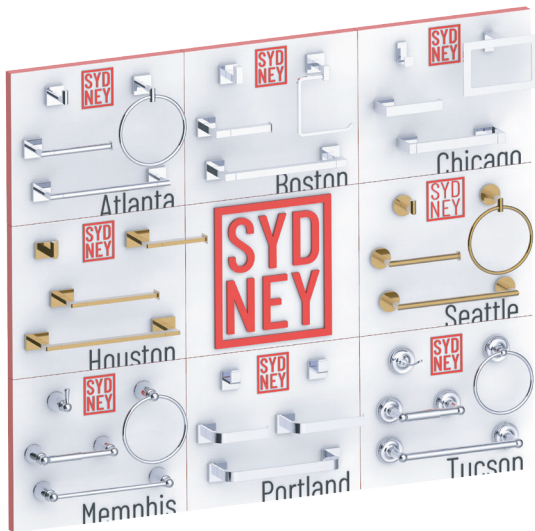

Ordering Options

The following pages detail all the collection displays available from SYDNEY BATHROOM ACCESSORIES INC.

- 1. Print and Fill Instructions:** Print out this form and complete the top portion for customer information. Select your A La Carte options by checking the box to the left price in the appropriate row column. If you wish to customize the board in any way, please indicate in the Notes. **Submit your form by email to orders@sydneybathaccessories.com**
- 2. Digital Submission:** Complete the top portion of this form and use the check boxes to indicate your selections. **Submit your form by email to orders@sydneybathaccessories.com**
- 3. All Sydney Display Product** is mounted to 18"x15" White Display Board with Red Edges
- 4. Each Series will be displayed in One Finish.** Options are Chrome, Brushed Nickel or Matte Black (see collection options below)
- 5. NO substitutions or altering of product mix on boards**

Sydney 9-Board Wall Display

- Select 8 Series to be displayed with Sydney Logo Centered
- Product to have either slot wall or flat wall hardware installed on boards

9-Board Display Program

9pcs 15"x18" Board SYD-DBK-9B-1518W

Limited Time Offer

Collections (Choose 8 in total)		\$200 \$199
Atlanta	SYD-DBK-ATL1815W-PC	
Boston	SYD-DBK-BOS1815W-PC	
	SYD-DBK-BOS1815W-BN	
Chicago	SYD-DBK-ORD1815W-PC	
	SYD-DBK-ORD1815W-MB	
Houston	SYD-DBK-HOU1815W-PC	
	SYD-DBK-HOU1815W-BB	
Memphis	SYD-DBK-MEM1815W-PC	
Portland	SYD-DBK-PDX1815W-PC	
Seattle	SYD-DBK-SEA1815W-PC	
	SYD-DBK-SEA1815W-MB	
	SYD-DBK-SEA1815W-BB	
Tucson	SYD-DBK-TUS1815W-PC	
Grab Bars	SYD-DBK-GB1815W-PC	
Wire Baskets	SYD-DBK-WB1815W-PC	