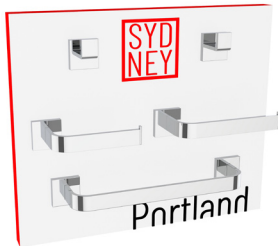

Sydney 9-Board Wall Display

- Select 8 Series to be displayed with Sydney Logo Centered
- Product to have either slot wall or flat wall hardware installed on boards

9-Board Display Program

9pcs 15"x18" Board SYD-DBK-9B-1518W

Chicago 15"x18"

Chicago

Size: 15"x18"		
Series Items: ORD-TRSQ, ORD-RH-1, ORD-TPEURO, ORD-TRRD		
SYD-DBK-ORD1815W-PC (Polished Chrome)		\$40
SYD-DBK-ORD1815W-MB (Matte Black)		\$40

Houston 15"x18"

Houston

Size: 15"x18"		
Series Items: HOU-TB12, HOU-RH-1, HOU-DBLPOST, HOU-TRRD		
SYD-DBK-HOU1815W-PC (Polished Chrome)		\$40*
SYD-DBK-HOU1815W-BB (Brushed Bronze)		\$40*

*Grab Bars \$70

Memphis 15"x18"

Memphis

Size: 15"x18"		
Series Items: MEM-TB12, MEM-RH-1, MEM-DBLPOST, MEM-TRRD		
SYD-DBK-MEM1815W-PC (Polished Chrome)		\$40

Portland 15"x18"

Portland

Size: 15"x18"		
Series Items: PDX-TB12, PDX-RH-1, PDX-TPEURO, PDX-TRSQ		
SYD-DBK-PDX1815W-PC (Polished Chrome)		\$40

Seattle 15"x18"

Seattle

Size: 15"x18"		
Series Items: SEA-TB12, SEA-RH-1, SEA-TPEURO, SEA-TRRD		
SYD-DBK-SEA1815W-PC (Polished Chrome)		\$40
SYD-DBK-SEA1815W-MB (Matte Black)		\$40
SYD-DBK-SEA1815W-BB (Brushed Bronze)		\$40