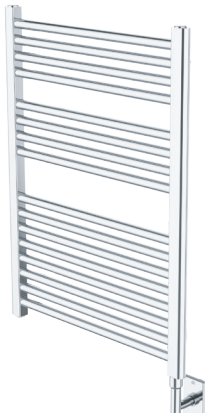

Denver Series

		Without Display Board	Display Price at .25	With Display Board	Display Price at .25
DEN-0800600-PC	Denver Towel Warmer - Polished Chrome		$197.50		$237.50
DEN-0800600-BN	Denver Towel Warmer - Brushed Nickel		$243.75		$283.75
DEN-0800600-PN	Denver Towel Warmer - Polished Nickel		$243.75		$283.75
DEN-0800600-MB	Denver Towel Warmer - Matte Black		$203.75		$243.75
DEN-1200600-PC	Denver Towel Warmer - Polished Chrome		$222.50		$262.50
DEN-1200600-BN	Denver Towel Warmer - Brushed Nickel		$287.50		$327.50
DEN-1200600-PN	Denver Towel Warmer - Polished Nickel		$287.50		$327.50
DEN-1200600-MB	Denver Towel Warmer - Matte Black		$228.75		$268.75