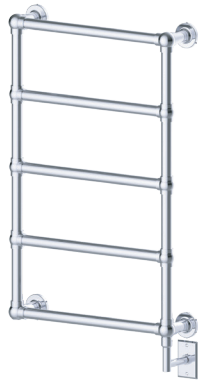

Tuscon Series

		Without Display Board	Display Price at .25	With Display Board	Display Price at .25
TUS-0920600-PC	Tuscon Towel Warmer - Polished Chrome		$220.00		$260.00
TUS-0920600-BN	Tuscon Towel Warmer - Brushed Nickel		$325.00		$365.00
TUS-0920600-PN	Tuscon Towel Warmer - Polished Nickel		$325.00		$365.00