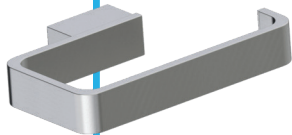

CURVED TOILET PAPER HOLDER
210152