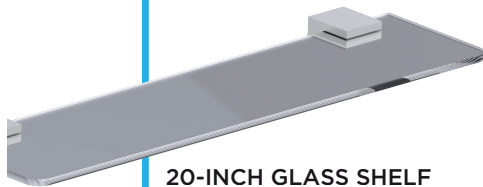

24-INCH TOWEL SHELF W/ TOWEL BAR
210442

24-INCH TOWEL SHELF W/ TOWEL BAR
210603

SOAP DISH (WALL-MOUNTED)
210650

PIVOT TOILET PAPER HOLDER
210158

SOAP BASKET (WALL MOUNTED)
210602

TOILET BRUSH SET (WALL-MOUNTED)
210610