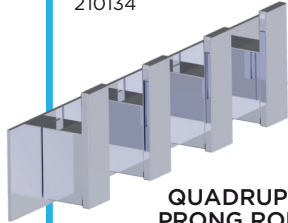

DOUBLE PRONG ROBE HOOK
210132

CLASSIC TOILET PAPER HOLDER
210151

TRIPLE PRONG ROBE HOOK
210134-3

TOWEL RING
210463

QUADRUPLE PRONG ROBE HOOK
210134-4

TOILET PAPER HOLDER (LEFT)
210151L

TOWEL BAR
Available in 9" - 30"
210109, 210120, 210180,
180240, 180300