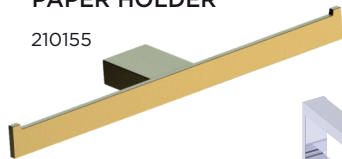

DOUBLE TOILET PAPER HOLDER
210155