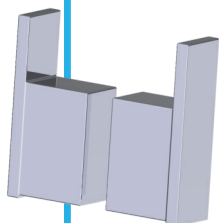

24-INCH TOWEL SHELF W/ TOWEL BAR
210442

24-INCH TOWEL SHELF W/ TOWEL BAR
210603

SOAP DISH (WALL-MOUNTED)
210650

PIVOT TOILET PAPER HOLDER
210158

SOAP BASKET (WALL MOUNTED)
210602

TOILET BRUSH SET (WALL-MOUNTED)
210610

20-INCH GLASS SHELF
210671

BATHROOM TUMBLER CUP & TOOTHBRUSH HOLDER (WALL-MOUNTED)
210660

DOUBLE THROUGH GLASS ROBE HOOK
2107302

SINGLE SHOWER DOOR HANDLE
Available in 8" & 18"
2107508
2107518

DOUBLE SHOWER DOOR HANDLE
Available in 12"-24"
2107512
2107518
2107524