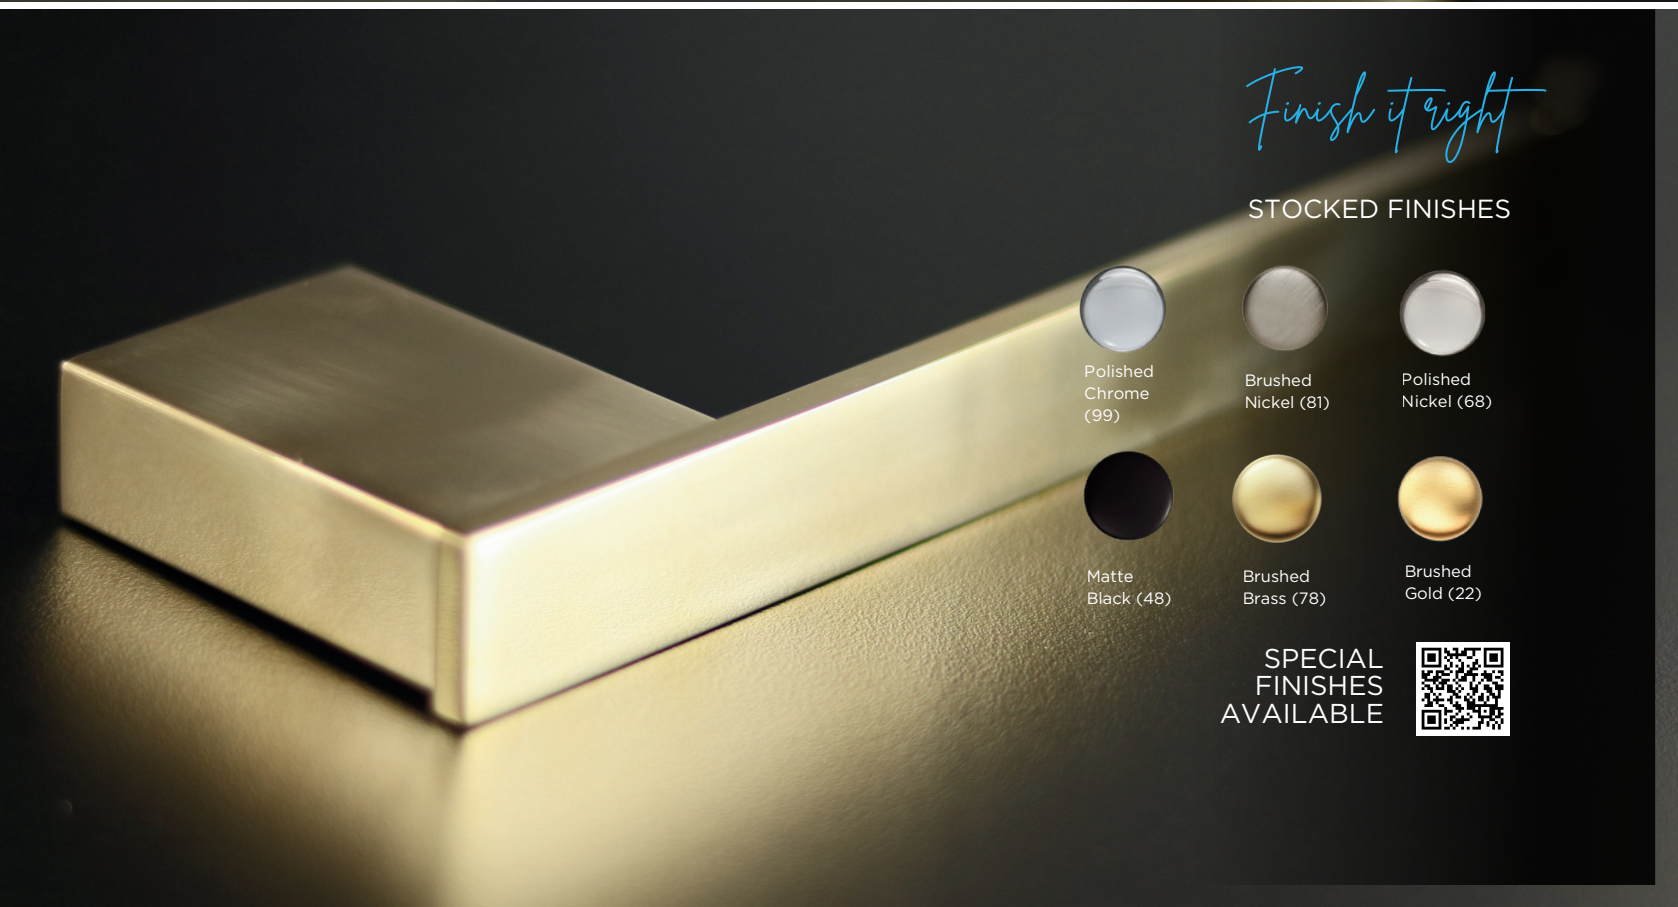

The Prague Collection offers 25 elegant pieces in six stocked finishes, inspired by Prague's timeless architecture and defined by sleek geometry softened with gentle curves.

Finish it right

STOCKED FINISHES