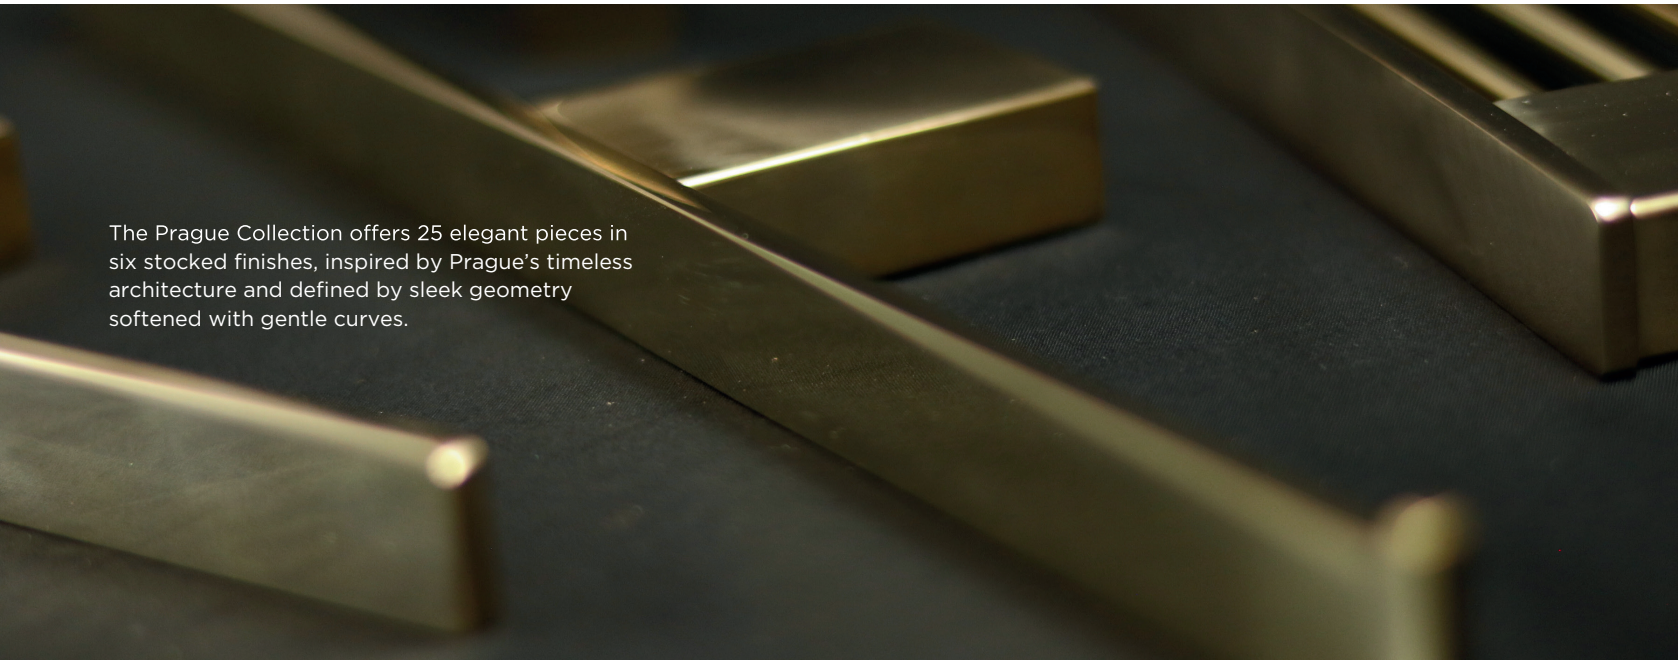

KARTNERS⁺

PRAGUE MINI KATALOG

New Collection

PRAGUE

A glance at our newly launched collection

Inspired by Prague's architectural heritage, the [Prague Collection](#) features clean geometry balanced with subtle curves for a refined, timeless look.

The Prague Collection offers 25 elegant pieces in six stocked finishes, inspired by Prague's timeless architecture and defined by sleek geometry softened with gentle curves.

Finish it right

STOCKED FINISHES