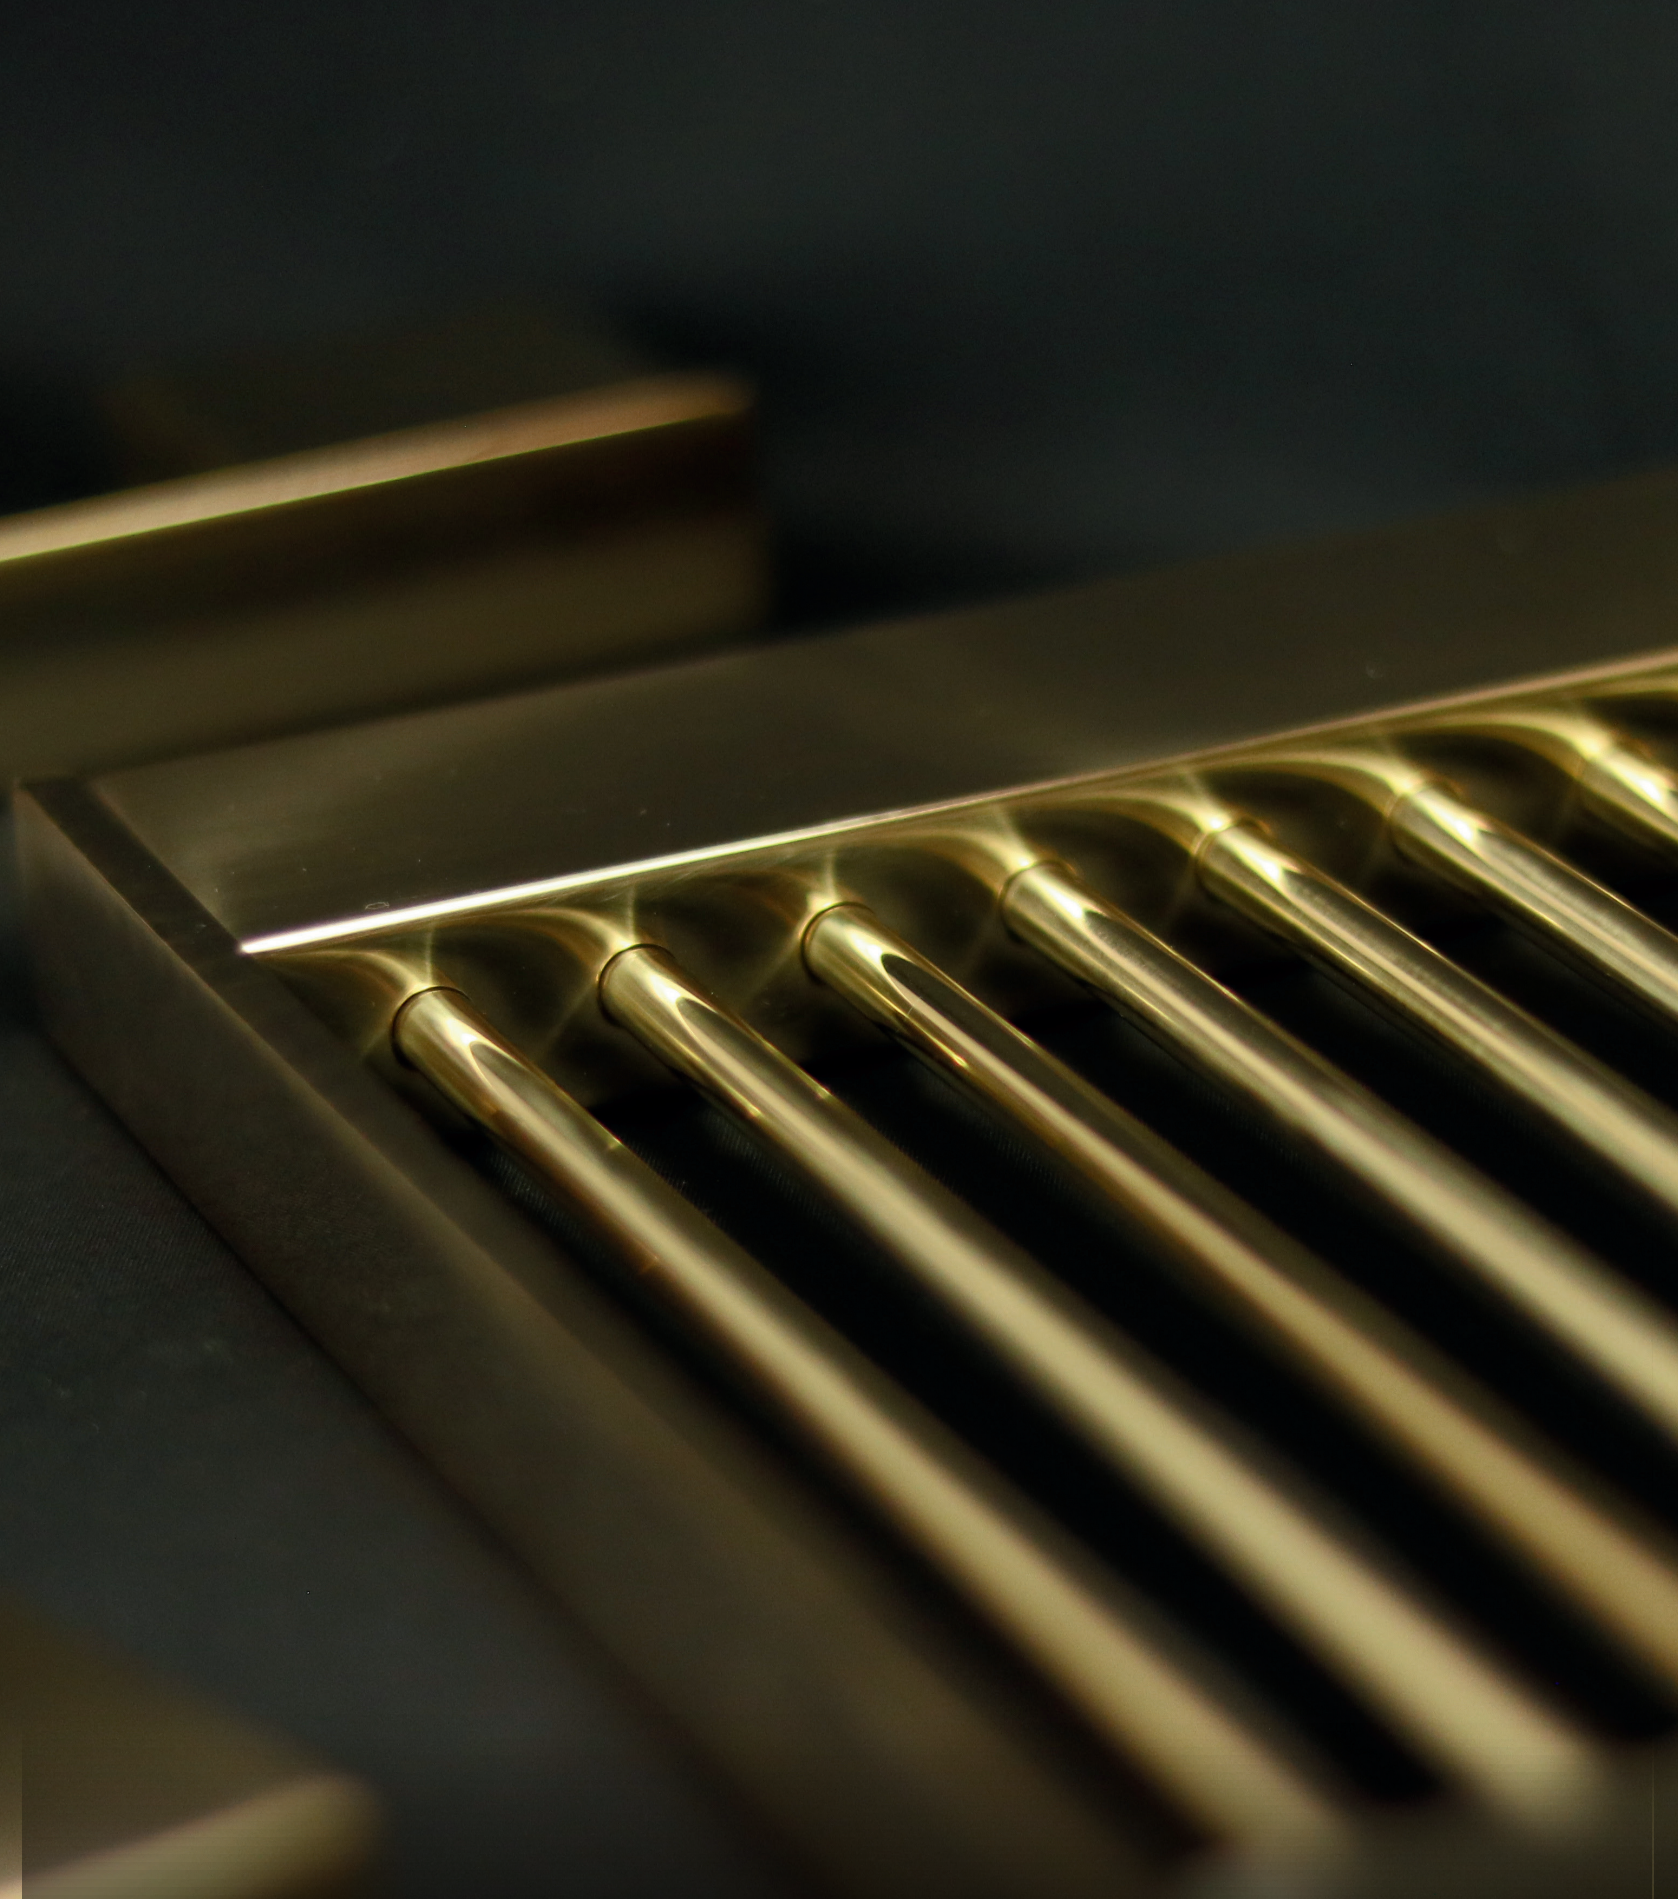

V.US

KARTNERS.COM

KARTNERS
BATHROOM ACCESSORIES+

1120-2375 Fremont St. Port Coquitlam BC, Canada | 1.877.490.3537