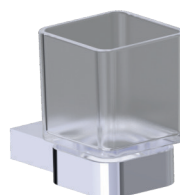

24-INCH TOWEL SHELF W/ TOWEL BAR
210442

24-INCH TOWEL SHELF W/ TOWEL BAR
210603

SOAP DISH (WALL-MOUNTED)
210650

PIVOT TOILET PAPER HOLDER
210158

SOAP BASKET (WALL MOUNTED)
210602

TOILET BRUSH SET (WALL-MOUNTED)
210610

20-INCH GLASS SHELF
210671

BATHROOM TUMBLER CUP & TOOTHBRUSH HOLDER (WALL-MOUNTED)
210660

DOUBLE THROUGH GLASS ROBE HOOK
2107302

SINGLE SHOWER DOOR HANDLE
Available in 8" & 18"
2107508
2107518

DOUBLE SHOWER DOOR HANDLE
Available in 12"-24"
2107512
2107518
2107524

SINGLE THROUGH GLASS ROBE HOOK
2107301

APPLIANCE PULLS
Available in 12"- 24"
210912, 210918, 210924

STOCKED FINISH BY ITEM

ITEM #	DESCRIPTION	POLISHED CHROME 99	BRUSHED NICKEL 81	POLISHED NICKEL 68	MATTE BLACK 48	BRUSHED BRASS 78	BRUSHED GOLD 22
ROBE HOOKS							
210134	SINGLE PRONG ROBE HOOK						
210132	DOUBLE PRONG ROBE HOOK						
210134-3	TRIPLE PRONG ROBE HOOK						
210134-4	QUADRUPLE PRONG ROBE HOOK						
TOILET PAPER HOLDERS							
210151	TOILET PAPER HOLDER						
210151L	TOILET PAPER HOLDER (LEFT)						
210152	CURVED TOILET PAPER HOLDER						
210155	DOUBLE TOILET PAPER HOLDER						
210158	PIVOT TOILET PAPER HOLDER						
210159	SINGLE TOILET PAPER HOLDER W/ SHELF						
TOWEL RINGS/BARS							
210463	TOWEL RING						
210109, 210120, 210240 210180, 210300	TOWEL BAR 9"/12"/18"/24"/30"						
210182, 210242	DOUBLE TOWEL BAR 18"/24"						
210442	DOUBLE TOWEL SHELF						
SHOWER DOOR HANDLES							
2107508, 2107518,	SINGLE SHOWER DOOR HANDLE 8"/18"						
2107812, 2107818, 2107824	DOUBLE SHOWER DOOR HANDLE 12"/18"/24"						
2107301	SINGLE THROUGH GLASS ROBE HOOK						
2107302	DOUBLE THROUGH GLASS ROBE HOOK						
APPLIANCE PULLS							
210912, 210918, 210924	APPLIANCE PULLS 12/18/24						
MISC							
210602	SOAP BASKET (WM)						
210603	SHOWER SHELF						
210650	SOAP DISH (WM)						
210610	TOILET BRUSH SET (WM)						
210660	TUMBLER CUP & TOOTHBRUSH HOLDER (WM)						
210671	20-INCH GLASS SHELF						