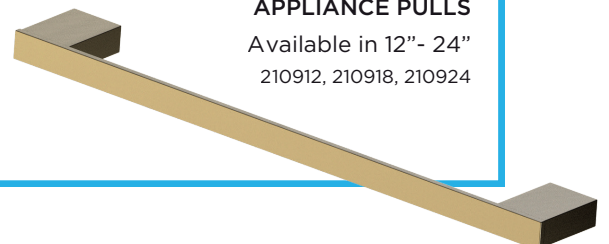

20-INCH GLASS SHELF
210671

BATHROOM TUMBLER CUP & TOOTHBRUSH HOLDER (WALL-MOUNTED)
210660

DOUBLE THROUGH GLASS ROBE HOOK
2107302

SINGLE SHOWER DOOR HANDLE
Available in 8" & 18"
2107508
2107518

DOUBLE SHOWER DOOR HANDLE
Available in 12"-24"
2107512
2107518
2107524

SINGLE THROUGH GLASS ROBE HOOK
2107301

APPLIANCE PULLS
Available in 12"- 24"
210912, 210918, 210924

STOCKED FINISH BY ITEM

ITEM #	DESCRIPTION	POLISHED CHROME 99	BRUSHED NICKEL 81	POLISHED NICKEL 68	MATTE BLACK 48	BRUSHED BRASS 78	BRUSHED GOLD 22
ROBE HOOKS							
210134	SINGLE PRONG ROBE HOOK						
210132	DOUBLE PRONG ROBE HOOK						
210134-3	TRIPLE PRONG ROBE HOOK						
210134-4	QUADRUPLE PRONG ROBE HOOK						
TOILET PAPER HOLDERS							
210151	TOILET PAPER HOLDER						
210151L	TOILET PAPER HOLDER (LEFT)						
210152	CURVED TOILET PAPER HOLDER						
210155	DOUBLE TOILET PAPER HOLDER						
210158	PIVOT TOILET PAPER HOLDER						
210159	SINGLE TOILET PAPER HOLDER W/ SHELF						
TOWEL RINGS/BARS							
210463	TOWEL RING						
210109, 210120, 210240 210180, 210300	TOWEL BAR 9"/12"/18"/24"/30"						
210182, 210242	DOUBLE TOWEL BAR 18"/24"						
210442	DOUBLE TOWEL SHELF						
SHOWER DOOR HANDLES							
2107508, 2107518,	SINGLE SHOWER DOOR HANDLE 8"/18"						
2107812, 2107818, 2107824	DOUBLE SHOWER DOOR HANDLE 12"/18"/24"						
2107301	SINGLE THROUGH GLASS ROBE HOOK						
2107302	DOUBLE THROUGH GLASS ROBE HOOK						
APPLIANCE PULLS							
210912, 210918, 210924	APPLIANCE PULLS 12/18/24						
MISC							
210602	SOAP BASKET (WM)						
210603	SHOWER SHELF						
210650	SOAP DISH (WM)						
210610	TOILET BRUSH SET (WM)						
210660	TUMBLER CUP & TOOTHBRUSH HOLDER (WM)						
210671	20-INCH GLASS SHELF						