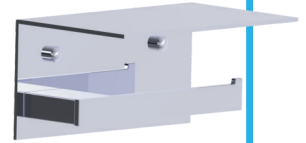

SINGLE TOILET PAPER HOLDER W/ SHELF
210159

CURVED TOILET PAPER HOLDER
210152

DOUBLE TOILET PAPER HOLDER
210155

DOUBLE TOWEL BAR
Available in 18" & 24"
210182, 210242

DOUBLE TOWEL BAR
Available in 18" & 24"
210182, 210242