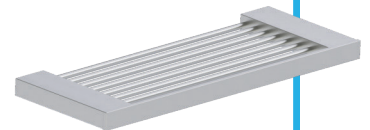

SINGLE TOILET PAPER HOLDER W/ SHELF
210159

CURVED TOILET PAPER HOLDER
210152

DOUBLE TOILET PAPER HOLDER
210155

DOUBLE TOWEL BAR
Available in 18" & 24"
210182, 210242

DOUBLE TOWEL BAR
Available in 18" & 24"
210182, 210242

24-INCH TOWEL SHELF W/ TOWEL BAR
210442

24-INCH TOWEL SHELF W/ TOWEL BAR
210603

SOAP DISH (WALL-MOUNTED)
210650

PIVOT TOILET PAPER HOLDER
210158

SOAP BASKET (WALL MOUNTED)
210602

TOILET BRUSH SET (WALL-MOUNTED)
210610