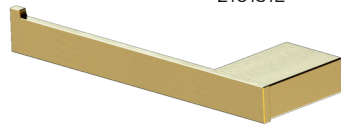

DOUBLE PRONG ROBE HOOK
210132

CLASSIC TOILET PAPER HOLDER
210151

TRIPLE PRONG ROBE HOOK
210134-3

TOWEL RING
210463

QUADRUPLE PRONG ROBE HOOK
210134-4

TOILET PAPER HOLDER (LEFT)
210151L

TOWEL BAR
Available in 9" - 30"
210109, 210120, 210180,
180240, 180300

SINGLE TOILET PAPER HOLDER W/ SHELF
210159

CURVED TOILET PAPER HOLDER
210152

DOUBLE TOILET PAPER HOLDER
210155

DOUBLE TOWEL BAR
Available in 18" & 24"
210182, 210242

DOUBLE TOWEL BAR
Available in 18" & 24"
210182, 210242