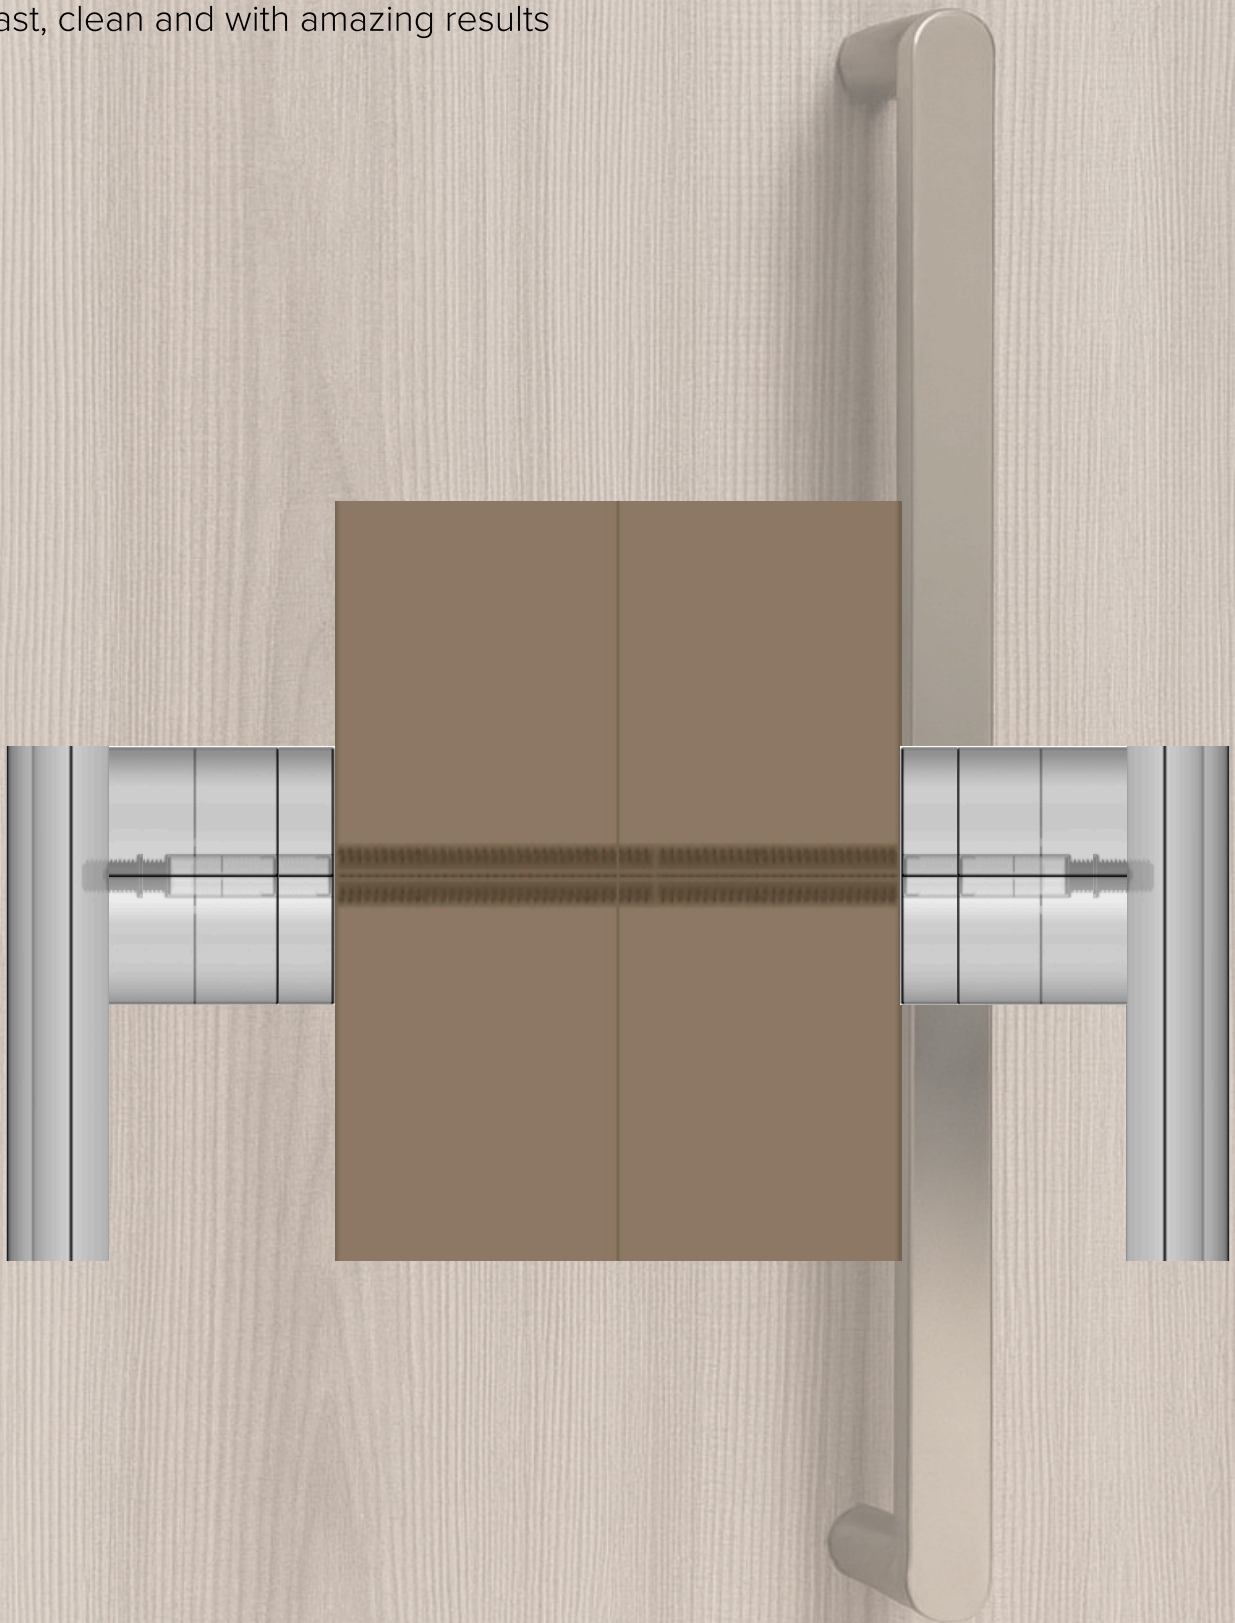

Double Fixing Version

The innovative installation, easy,
fast, clean and with amazing results