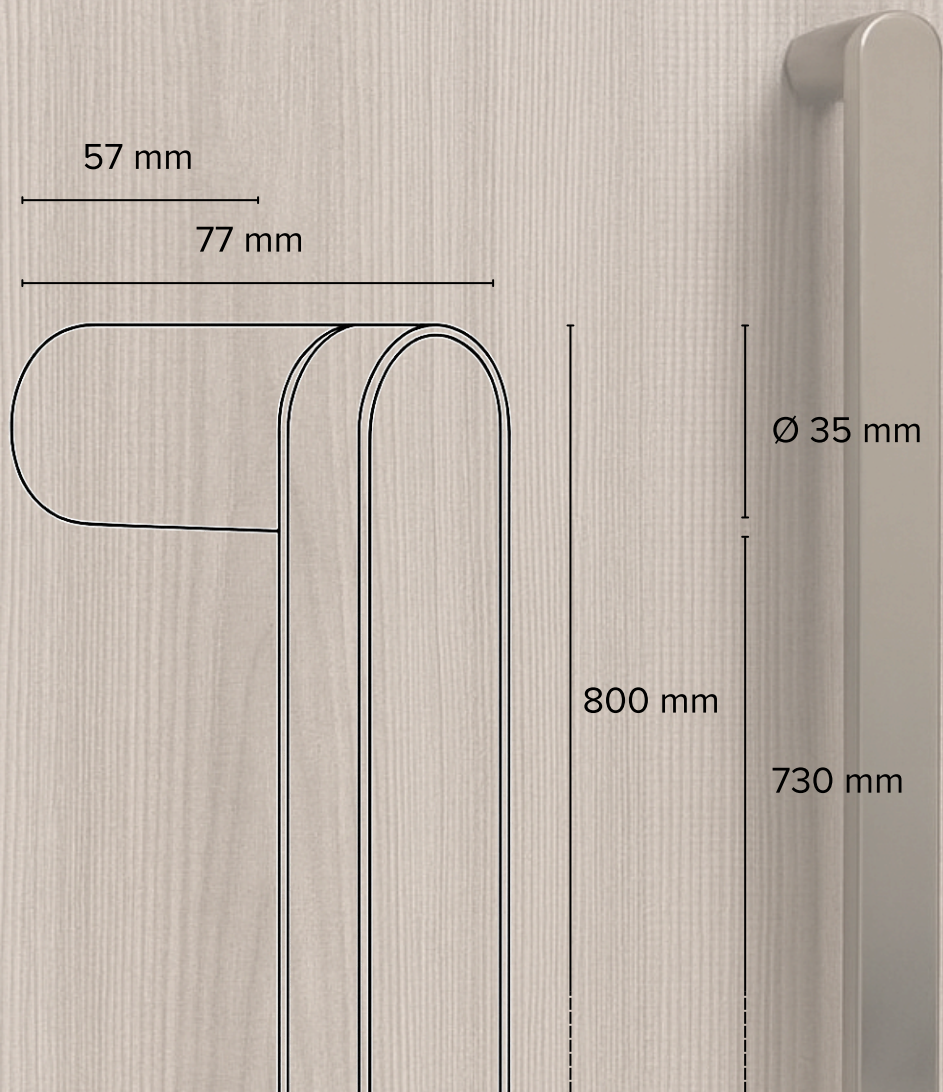

klodea.
UNIQUE SOUL

The design

Designing a new door pull handle that embodies luxury and elegance is a task that requires attention to detail and a careful selection of materials.

Imagine a pull handle 800 mm long, crafted from the best quality of aluminium to ensure durability and longevity.

The finish is well selected, providing a sophisticated and modern appearance.

The lines should be clean and fluid, with delicate details that enhance the aesthetics without compromising practicality. An ergonomic design ensures an excellent grip, while attention to artisanal details makes each piece unique.

This pull handle is not just a functional element but a true architectural jewel, perfect for spaces that demand the utmost in luxury and quality.

Technical sheet
item 2500

Material: Aluminium
Lenght 800 mm
Diameter: Ø 35 mm
Hole Distance: 765 mm