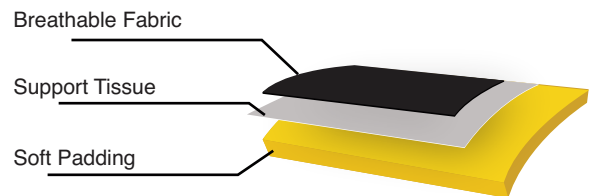

Certified SLIP RESISTANCE

The mould and outsoles are engineered not only to meet the SRC requirements but also to surpass the minimum standard requirements of SRA and SRB. The outcome of all tests exceeds the minimum requirements remarkably.

1

2

3

4

EUROSAFE™ TOE CAP TECHNOLOGY

EUROCK is equipped with EUROSAFE™ toe caps. These stainless steel toe caps are specially designed keeping in mind the foot form of an average Indian worker. EUROSAFE™ toe caps have a wider profile as compared to the other toe caps in the market resulting in a more comfortable working experience.

EUROSAFE™ COMFORTABLE INSOCK

The new and revolutionary EUROSAFE™ comfortable insock takes full-surface foot support to the next level. The unique shape constantly adapts to the pressure of the foot, improving every step. With the additional arch support, wearer's feet are kept stable and less vulnerable to injuries. The exceptional breathability manages the in-shoe climate, keeping the wearer's feet dry and healthy. EUROCK with EUROSAFE™ insocks keep your feet comfortable and fresh all day long.