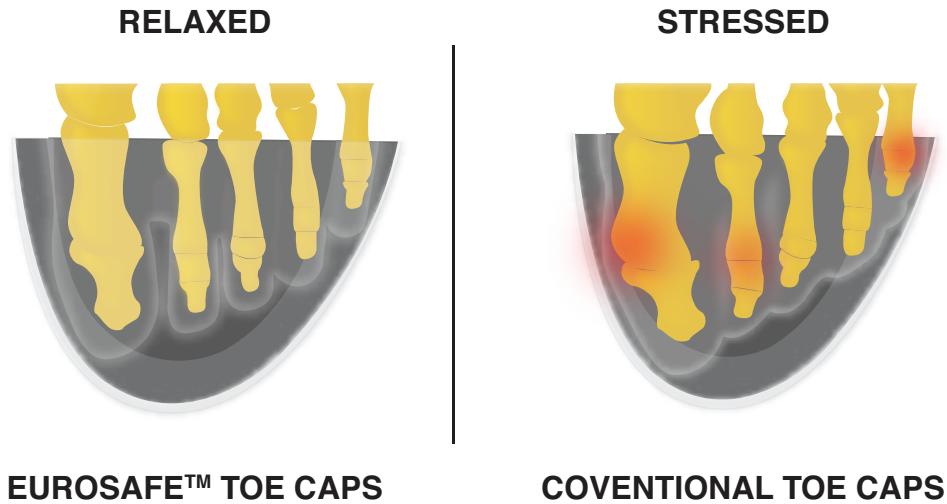

Certified SLIP RESISTANCE

The mould and outsoles are engineered not only to meet the SRC requirements but also to surpass the minimum standard requirements of SRA and SRB. The outcome of all tests exceeds the minimum requirements remarkably.

1

2

3

4

EUROSAFE™ TOE CAP TECHNOLOGY

EUROCK is equipped with EUROSAFE™ toe caps. These stainless steel toe caps are specially designed keeping in mind the foot form of an average Indian worker. EUROSAFE™ toe caps have a wider profile as compared to the other toe caps in the market resulting in a more comfortable working experience.

EUROSAFE™ COMFORTABLE INSOCK

The new and revolutionary EUROSAFE™ comfortable insock takes full-surface foot support to the next level. The unique shape constantly adapts to the pressure of the foot, improving every step. With the additional arch support, wearer's feet are kept stable and less vulnerable to injuries. The exceptional breathability manages the in-shoe climate, keeping the wearer's feet dry and healthy. EUROCK with EUROSAFE™ insocks keep your feet comfortable and fresh all day long.

SPEED

- Upper : RIL® Printed Grain Leather + Cordura®
- Lining : Breathable EuroSafe™ Textile
- Insock : Moulded EVA Footbed
- Sole : DIP PU
- Category : S1/SRC
- Size Range : 4-12
- Accreditation : EN ISO 20345 + IS 15298