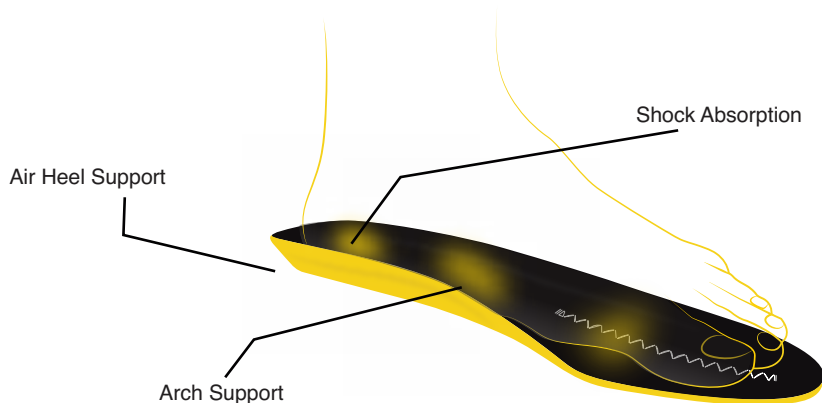

Certified SLIP RESISTANCE

The mould and outsoles are engineered not only to meet the SRC requirements but also to surpass the minimum standard requirements of SRA and SRB. The outcome of all tests exceeds the minimum requirements remarkably.

1

2

3

4

EUROSAFE™ TOE CAP TECHNOLOGY

EUROCK is equipped with EUROSAFE™ toe caps. These stainless steel toe caps are specially designed keeping in mind the foot form of an average Indian worker. EUROSAFE™ toe caps have a wider profile as compared to the other toe caps in the market resulting in a more comfortable working experience.

EUROSAFE™ COMFORTABLE INSOCK

The new and revolutionary EUROSAFE™ comfortable insock takes full-surface foot support to the next level. The unique shape constantly adapts to the pressure of the foot, improving every step. With the additional arch support, wearer's feet are kept stable and less vulnerable to injuries. The exceptional breathability manages the in-shoe climate, keeping the wearer's feet dry and healthy. EUROCK with EUROSAFE™ insocks keep your feet comfortable and fresh all day long.