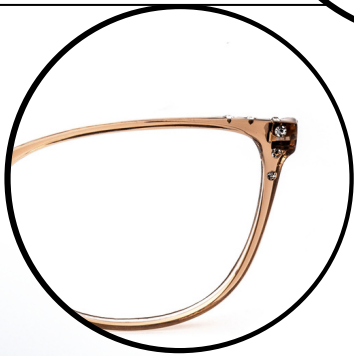

Mod. 203pc

Material: Pasta

55- 44- 19- 149

C1

C4

C2