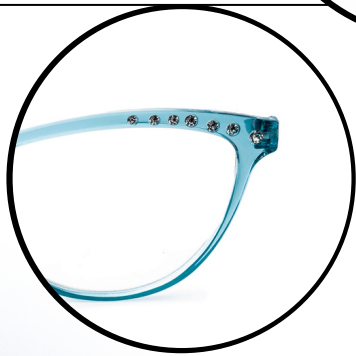

C6

BELLA LUNA[®]
EYE WEAR

Mod. 204pc

Material: Pasta

55- 47- 21- 145

C1

C4

C2

C5

C3

C6

BELLA LUNA[®]
EYE WEAR

Mod. 205pc

Material: Pasta

55- 40- 16- 145

C1

C4

C2

C5

C3

C6

BELLA LUNA[®]
EYE WEAR

Mod. 207pc

Material: Pasta

55- 48- 20- 145

C1

C4

C2

C5

C3

C6

BELLA LUNA[®]
EYE WEAR