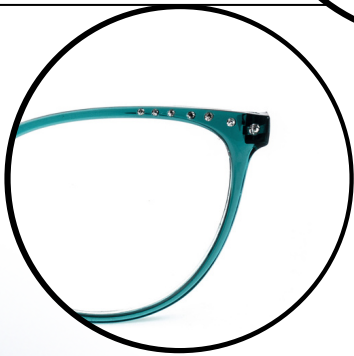

55- 44- 19- 141

C1

C4

C2

C5

C3

C6

BELLA LUNA[®]
EYE WEAR

C6

BELLA LUNA[®]
EYE WEAR

Mod. 204pc

Material: Pasta

55- 47- 21- 145

C1

C4

C2

C5

C3

C6

BELLA LUNA[®]
EYE WEAR

Mod. 205pc

Material: Pasta

55- 40- 16- 145

C1

55- 48- 20- 145

C1

C4

C2

C5

C3

C6

BELLA LUNA[®]
EYE WEAR