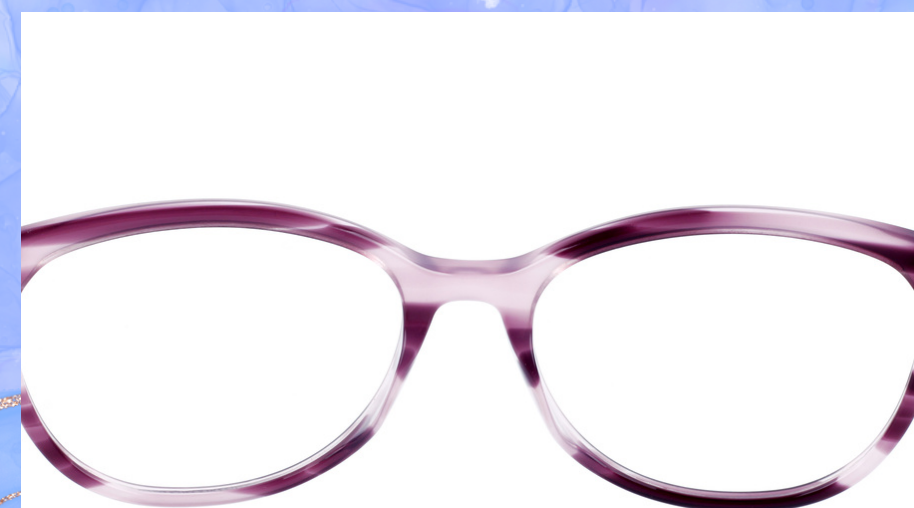

# Pinky®

PROMISE

MODELO: A101  
MATERIAL: ACETATO  
MEDIDAS: 54 45 15 140

BURGUNDY

PURPLE

BLACK-BROWN

BLACK-BLK/RED

GREEN

BLACK/BLK-RED

BLUE

BURGUNGY

BLACK-GRN

PURPLE

GREEN

BROWN

BLACK-PUR