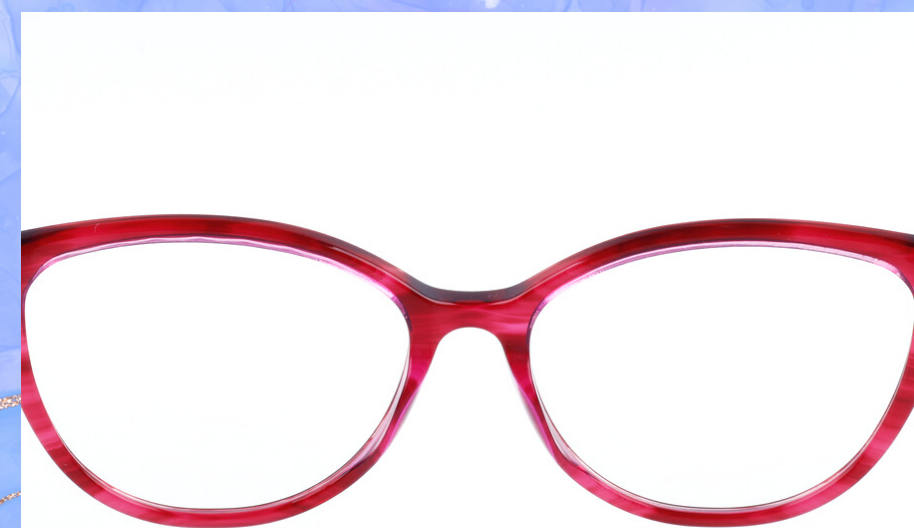

# Pinky®

PROMISE

MODELO: A101  
MATERIAL: ACETATO  
MEDIDAS: 54 45 15 140

BURGUNDY

PURPLE

BLACK-BROWN

BLACK-BLK/RED

GREEN