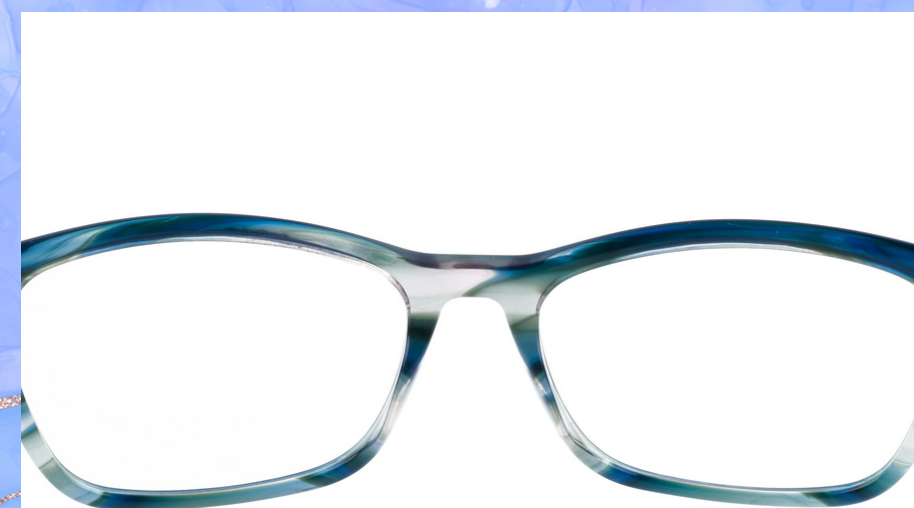

# Pinky®

PROMISE

MODELO: A101  
MATERIAL: ACETATO  
MEDIDAS: 54 45 15 140

BURGUNDY

PURPLE

BLACK-BROWN

BLACK-BLK/RED

GREEN

BLUE

BLACK-GRN

PURPLE

BLACK-BUR

BURGUNDY

GREEN

BLACK-BROWN

BROWN