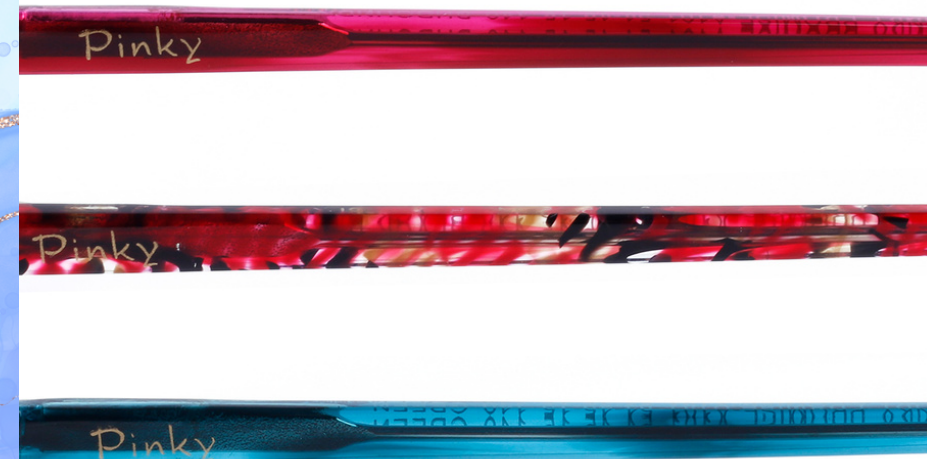

# Pinky<sup>®</sup>

PROMISE

MODELO: 107  
MATERIAL: ACETATO  
MEDIDAS: 55 40 15 140

BLACK-BLK/RED

GREEN

BURGUNDY

PURPLE

BLACK-BROWN