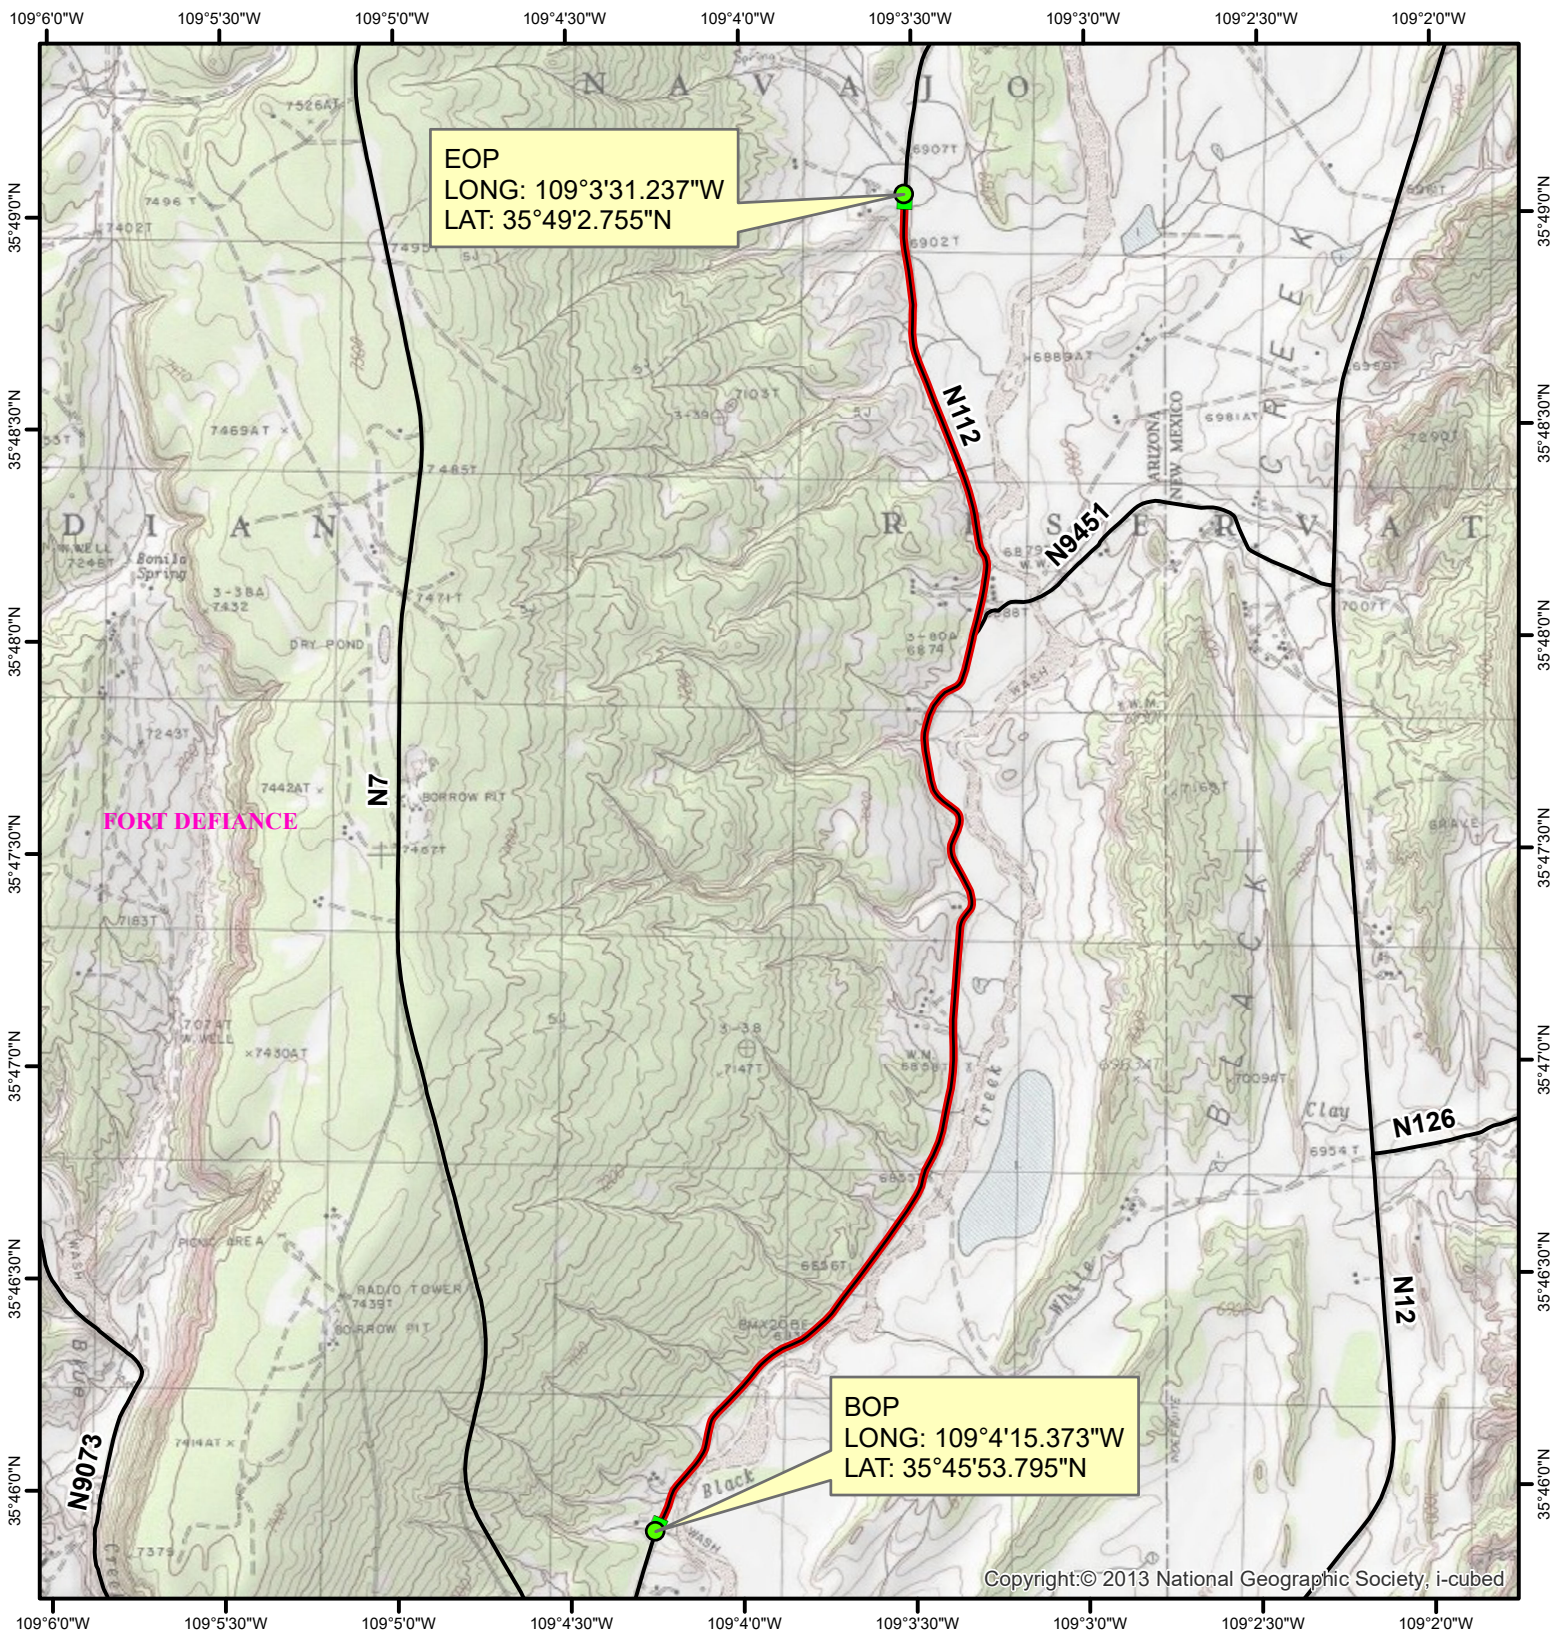

N112 - CULVERT INSTALLATION FT. DEFIANCE AGENCY

- N112
- BIA Roads
- Chapter Boundary

Route: N112
Length: 4.0 Miles
Date: Aug 12, 2021
Ownership: BIA