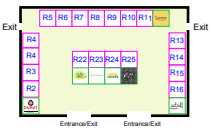

2024 FLOOR PLAN

Restaurant & Café area

LEGEND:
 = FIRE HOSE REEL

LEGEND:
 = COLUMN

EDGE PLAN OF HALL NO.3

CLASSIC & SUPER CARS