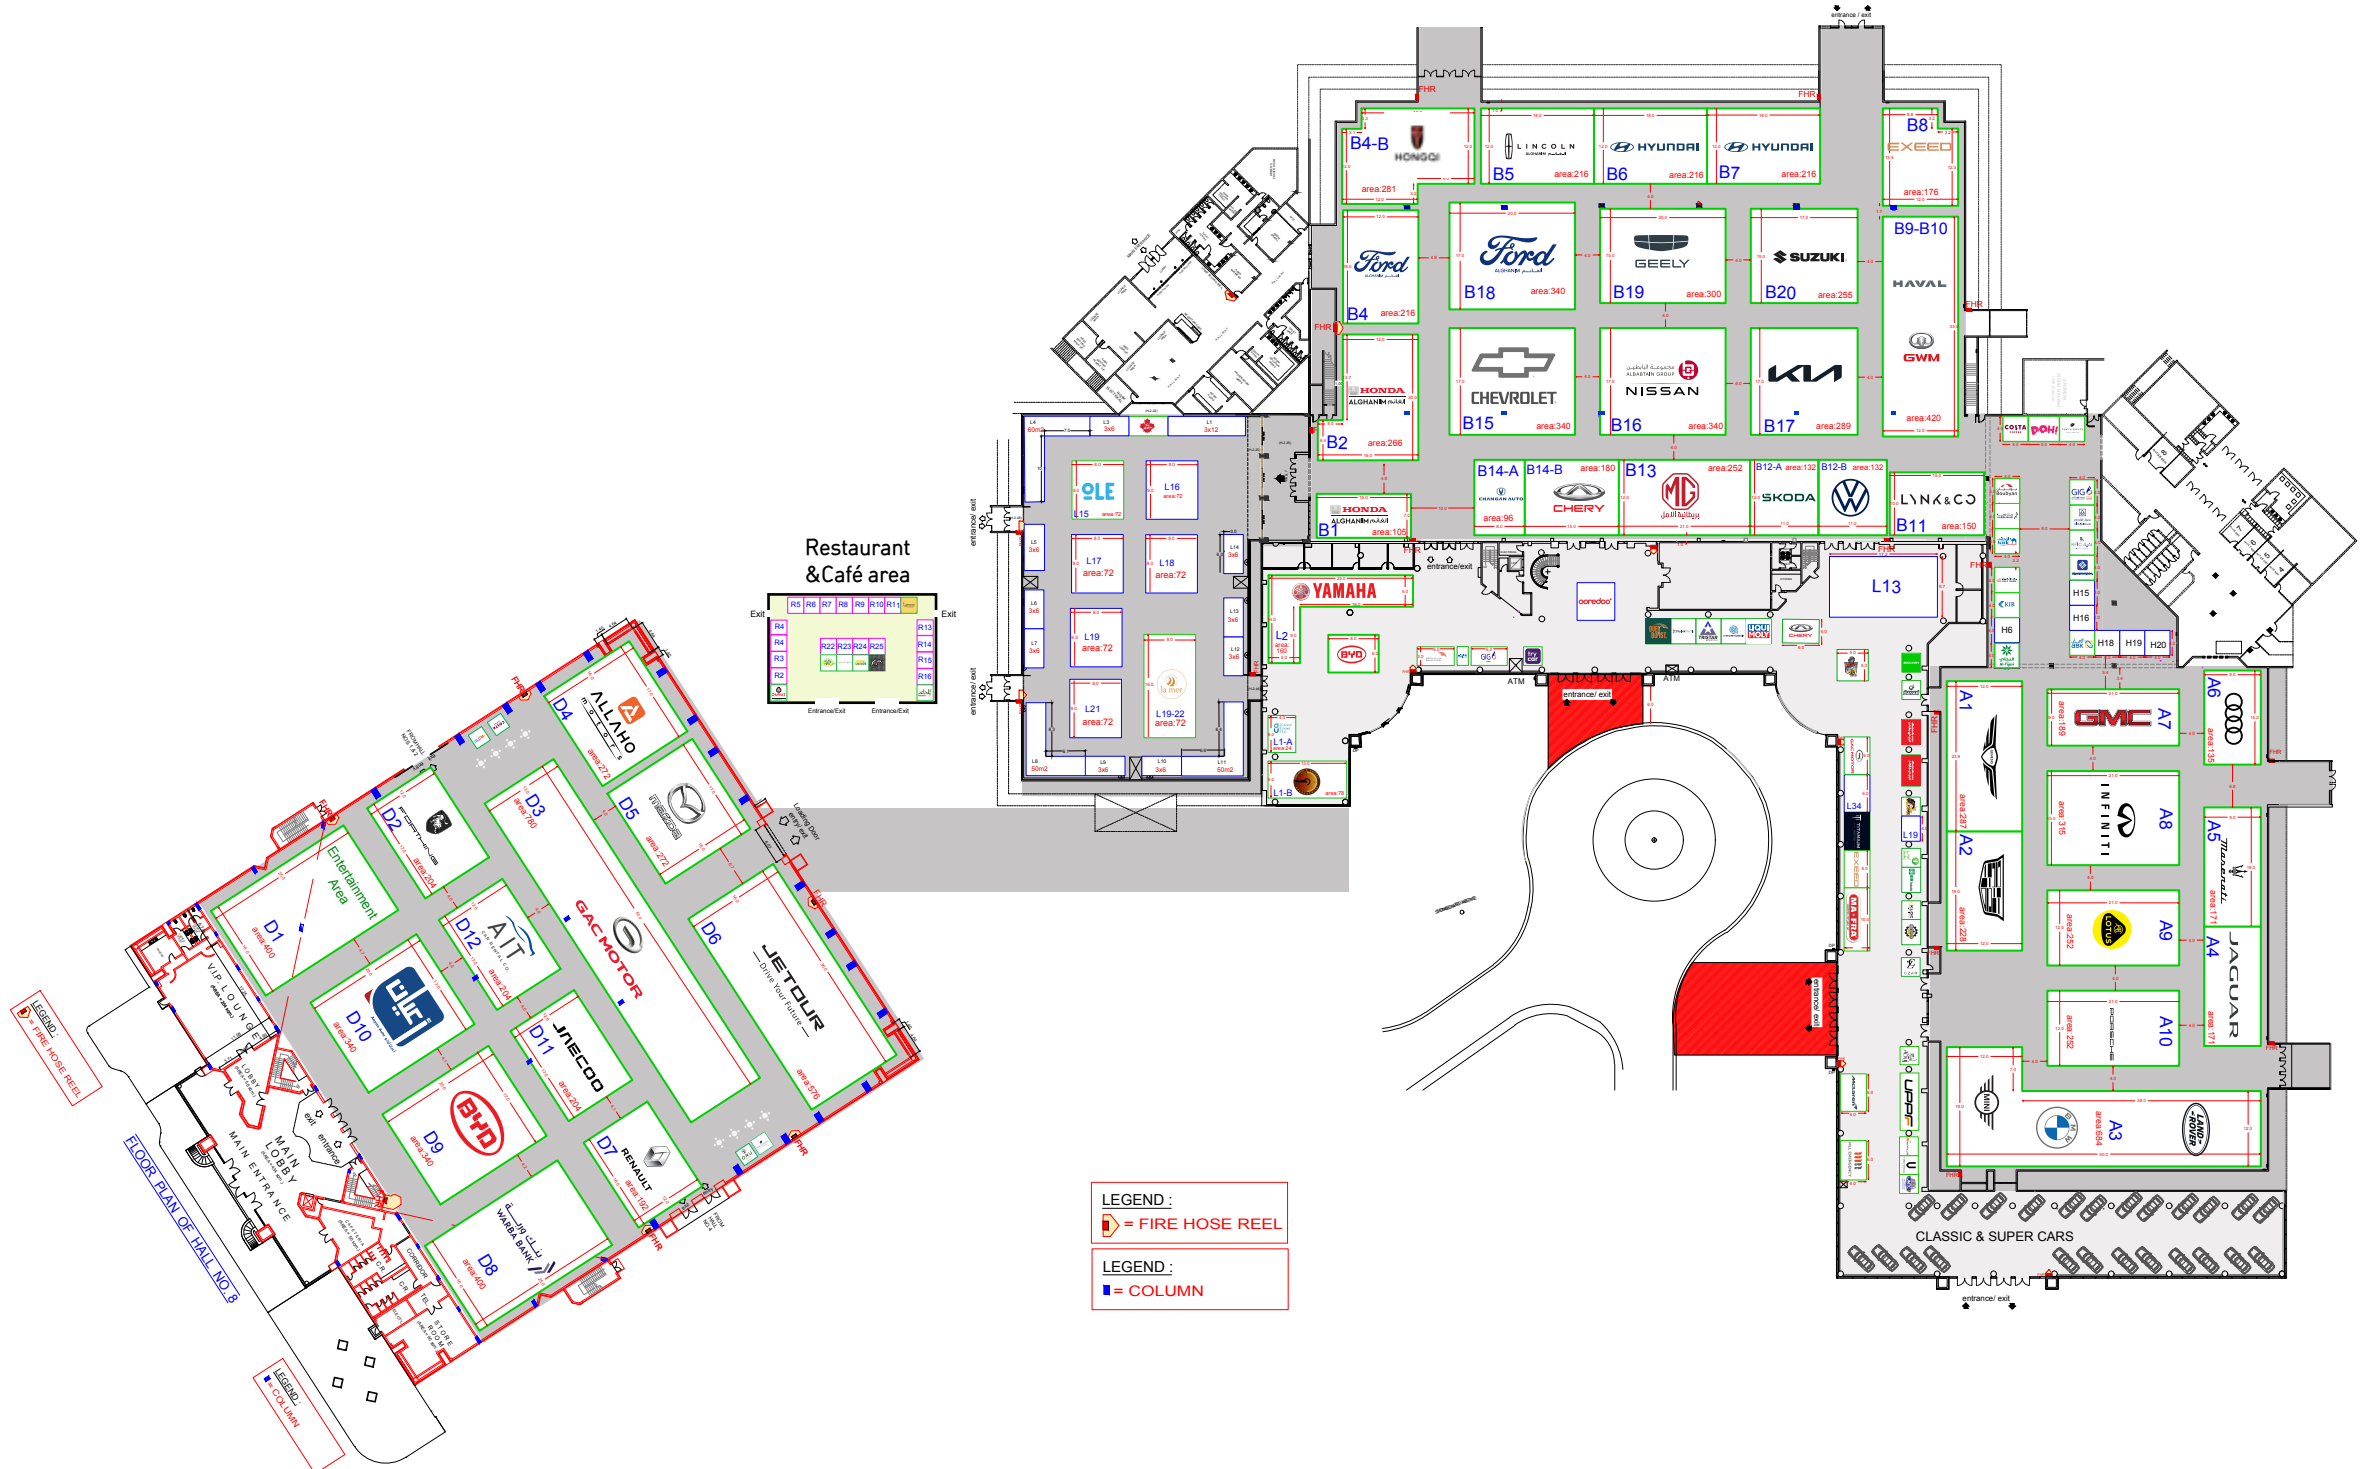

2024 FLOOR PLAN

Restaurant & Café area

LEGEND:
 = FIRE HOSE REEL

LEGEND:
 = COLUMN

EDGE PLAN OF HALL NO.3

CLASSIC & SUPER CARS