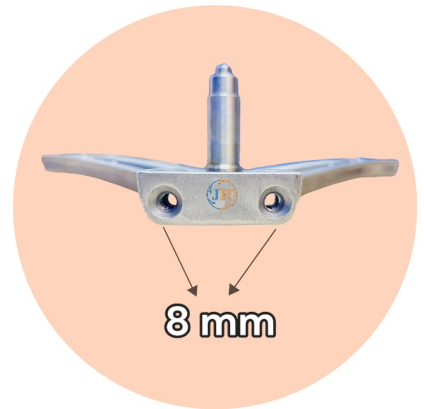

SUITABLE FOR :-

IFB 8 KG SILVER