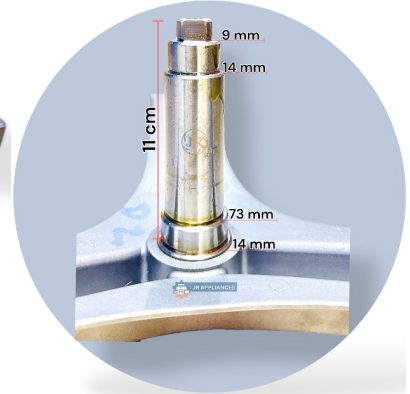

BPL / TOSHIBA / MARO / MIDEA / LLYOD / MOTROLLA

SUITABLE FOR :-

IFB 6.5 KG ULTRA SILVER

SUITABLE FOR :-

IFB 7 KG SPIDER SHAFT 5/6

SUITABLE FOR :-

IFB 7 KG SPIDER SHAFT 4/5

SUITABLE FOR :-

IQ-100 UV SINGLE HOLE

SUITABLE FOR :-

HAIER 7 KG INVERTOR

SUITABLE FOR :-

PANASONIC SPIDER

SUITABLE FOR :-

IQ-100 DOUBLE HOLE 3/5

SUITABLE FOR :-