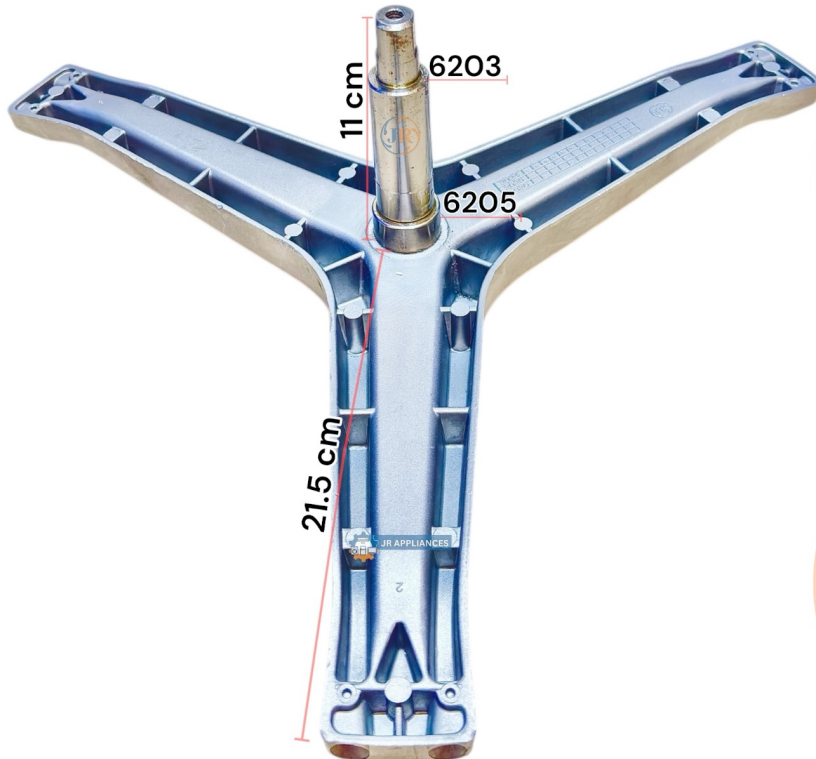

IQ-100 UV SINGLE HOLE

SUITABLE FOR :-

HAIER 7 KG INVERTOR

SUITABLE FOR :-

PANASONIC SPIDER

SUITABLE FOR :-

IQ-100 DOUBLE HOLE 3/5

SUITABLE FOR :-