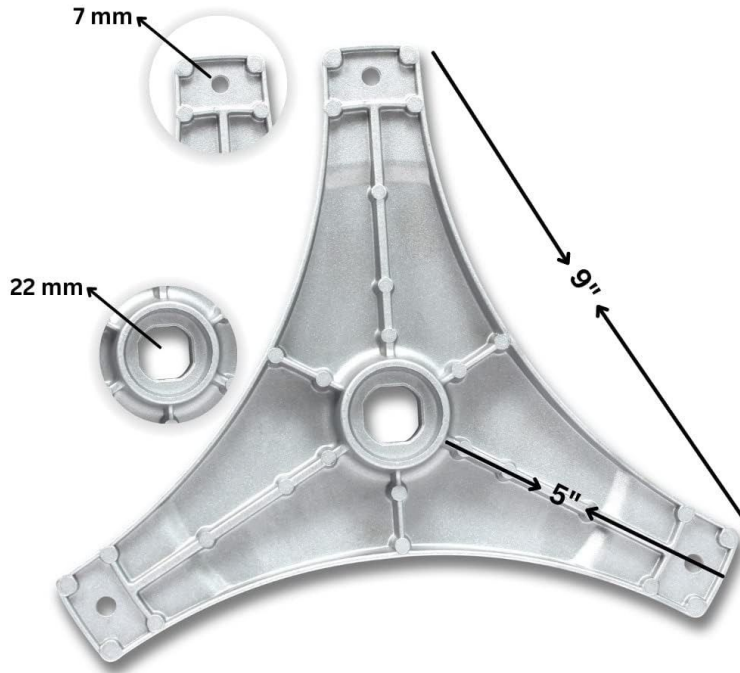

12/36 / EXCEL / SIEMENS SPIDER

SUITABLE FOR :-

PANASONIC / MOTOROLA - 7 KG

WHIRLPOOL (L3) HUB

WHIRLPOOL 4 PIN HUB

LG TOP LOAD HUB

WHIRLPOOL / 123 HUB

Contact us