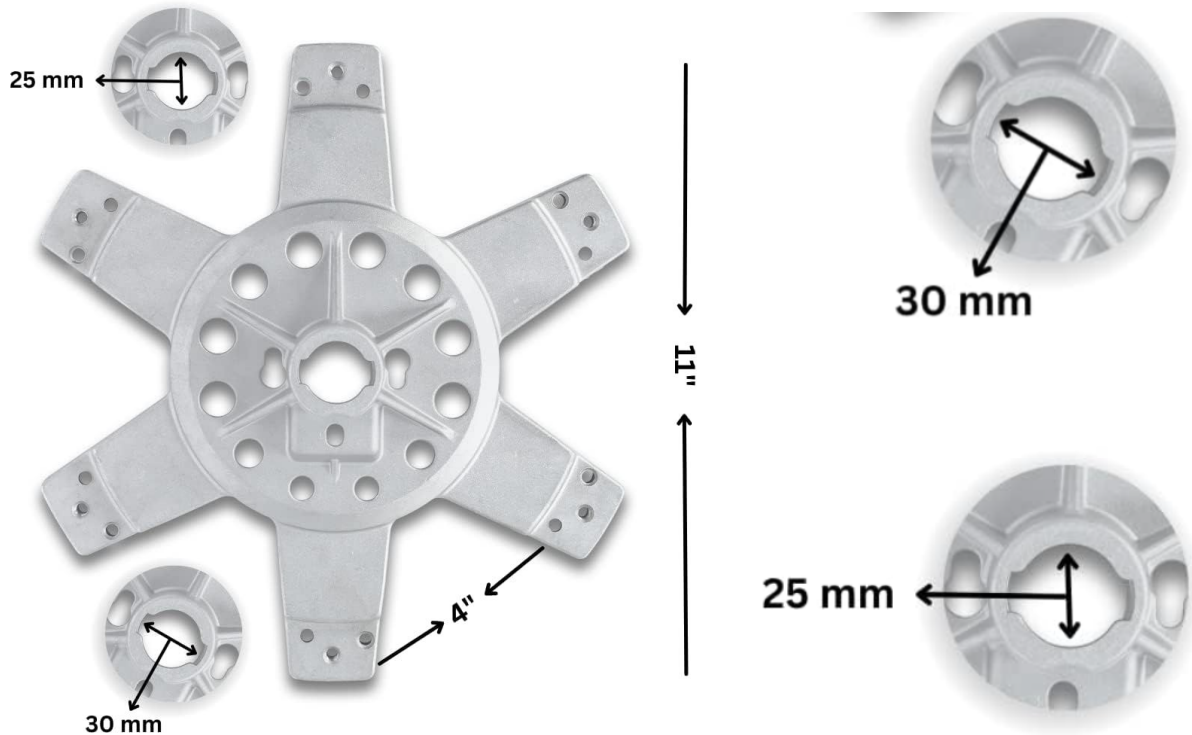

12/36 / EXCEL / SIEMENS SPIDER

SUITABLE FOR :-

PANASONIC / MOTOROLA - 7 KG

WHIRLPOOL (L3) HUB

WHIRLPOOL 4 PIN HUB

LG TOP LOAD HUB

WHIRLPOOL / 123 HUB

Contact us