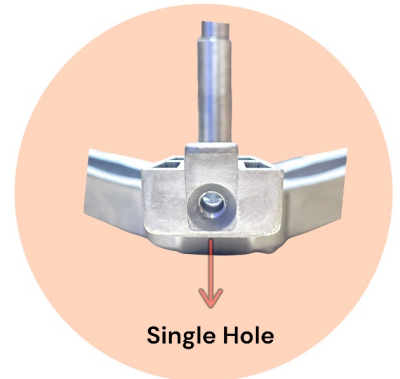

SUITABLE FOR :-

SAMSUNG 5.5 kg