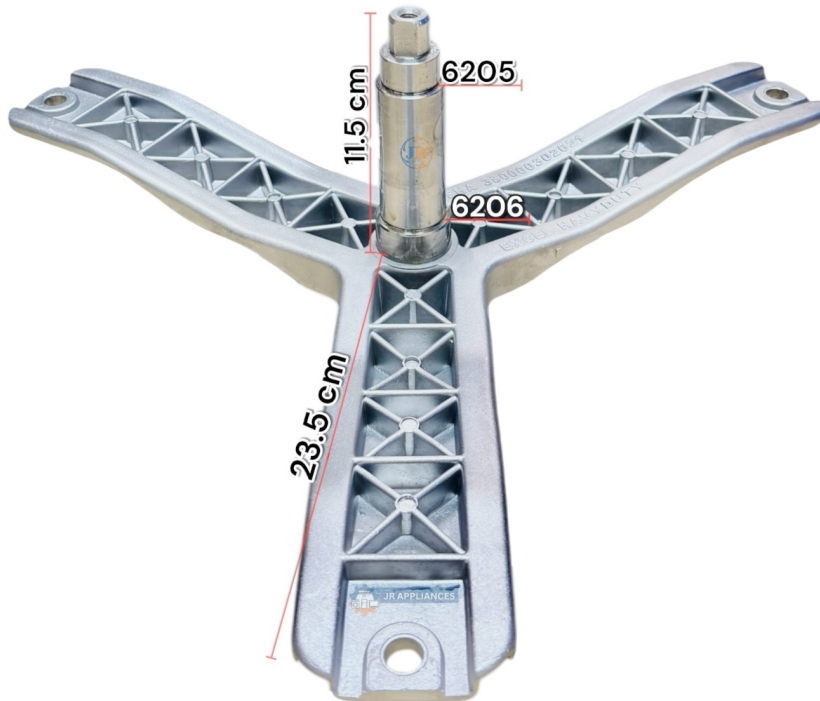

HAIER 7 KG SPIDER 5/6

SUITABLE FOR :-

SIEMENS 1000 RPM SPIDER 5/6

SUITABLE FOR :-

SIEMENS 1200 RPM SPIDER

SUITABLE FOR :-

SIEMENS 1400 RPM SPIDER

SUITABLE FOR :-

12/36 / EXCEL / SIEMENS SPIDER

SUITABLE FOR :-

PANASONIC / MOTOROLA - 7 KG

WHIRLPOOL (L3) HUB

WHIRLPOOL 4 PIN HUB

LG TOP LOAD HUB

WHIRLPOOL / 123 HUB

Contact us