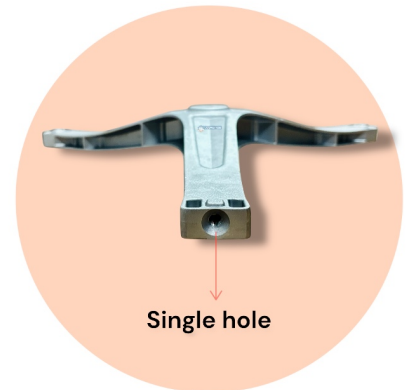

SUITABLE FOR :-

BPL / TOSHIBA / MARO / MIDEA / LLYOD / MOTROLLA