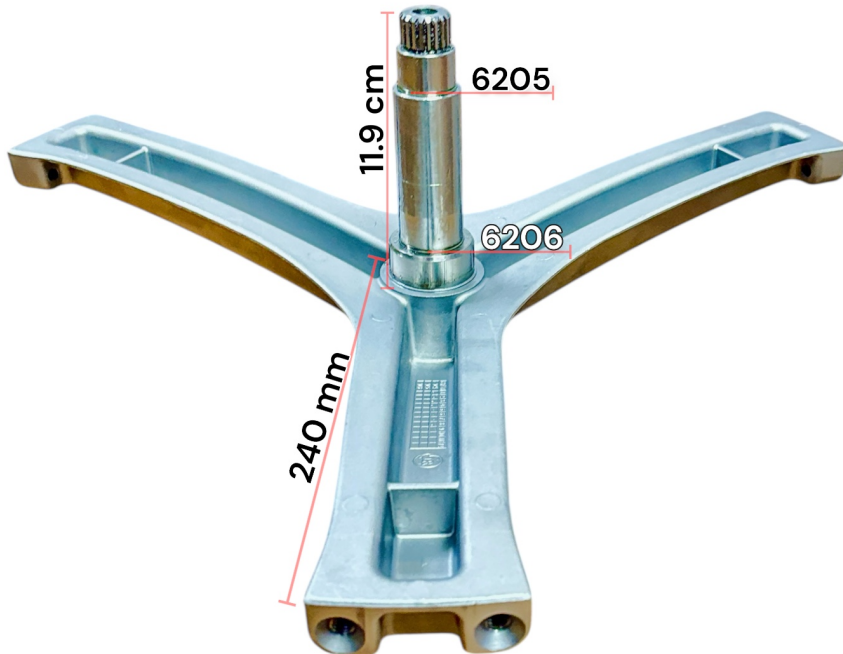

IQ-100 UV SINGLE HOLE

SUITABLE FOR :-

HAIER 7 KG INVERTOR

SUITABLE FOR :-

PANASONIC SPIDER

SUITABLE FOR :-

IQ-100 DOUBLE HOLE 3/5

SUITABLE FOR :-