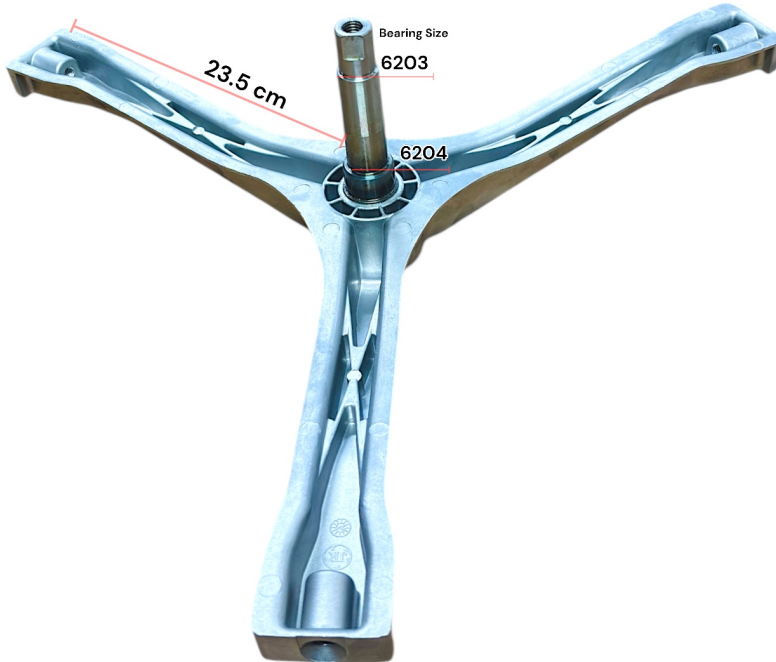

📞 Mr. Dilip Tanwar : +919870832929

SUITABLE FOR :-

SAMSUNG 5.5 kg

SUITABLE FOR :-

MIDEA 7 KG

SUITABLE FOR :-

IFB 6.5 KG ULTRA BLACK / SILVER

SUITABLE FOR :-

IQ-100 UV SINGLE HOLE

SUITABLE FOR :-

HAIER 7 KG INVERTOR

SUITABLE FOR :-

PANASONIC SPIDER

SUITABLE FOR :-

IQ-100 DOUBLE HOLE 3/5

SUITABLE FOR :-