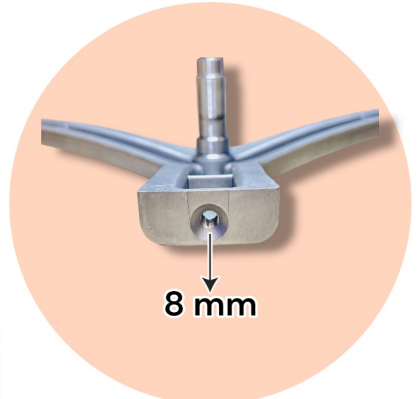

SUITABLE FOR :-

IFB 6.5 KG ULTRA SILVER