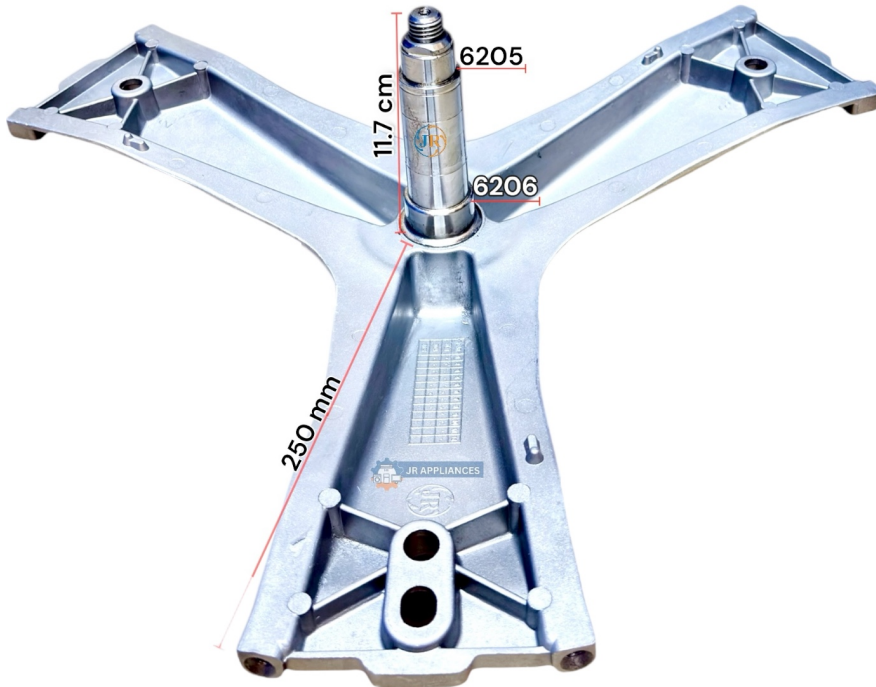

SUITABLE FOR :-

SIEMENS 1000 RPM SPIDER 5/6