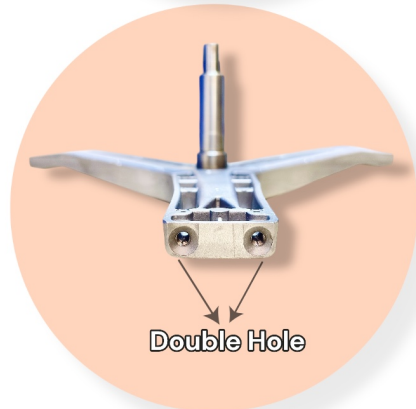

IQ-100 UV SINGLE HOLE

SUITABLE FOR :-

HAIER 7 KG INVERTOR

SUITABLE FOR :-

PANASONIC SPIDER

SUITABLE FOR :-

IQ-100 DOUBLE HOLE 3/5

SUITABLE FOR :-