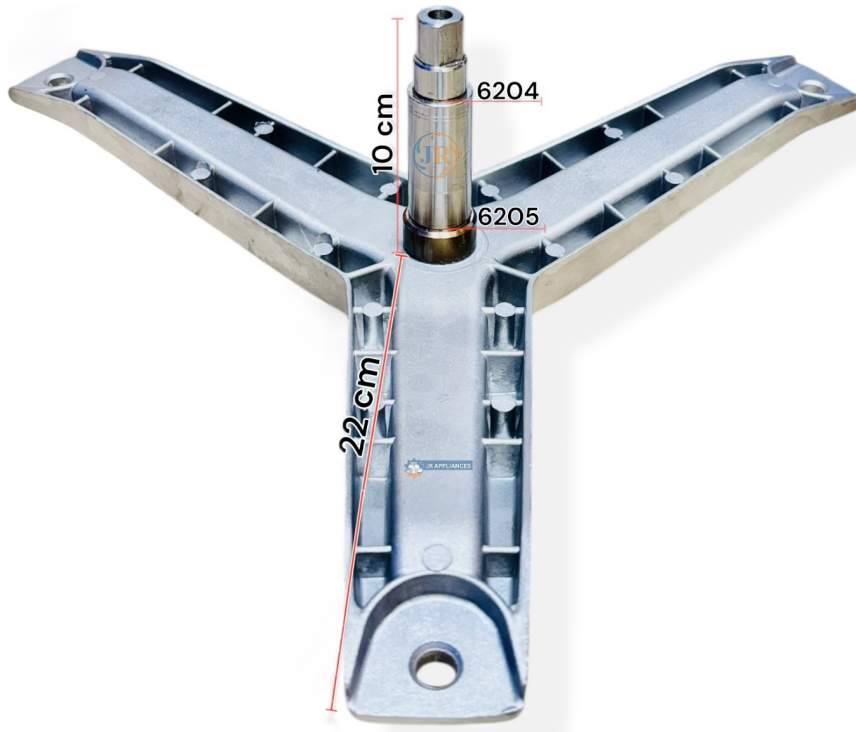

IQ-100 UV SINGLE HOLE

SUITABLE FOR :-

HAIER 7 KG INVERTOR

SUITABLE FOR :-

PANASONIC SPIDER

SUITABLE FOR :-

IQ-100 DOUBLE HOLE 3/5

SUITABLE FOR :-