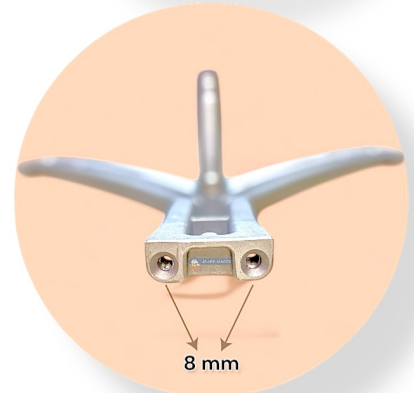

BPL / TOSHIBA / MARO / MIDEA / LLYOD / MOTROLLA

SUITABLE FOR :-

IFB 6.5 KG ULTRA SILVER

SUITABLE FOR :-

IFB 7 KG SPIDER SHAFT 5/6

SUITABLE FOR :-

IFB 7 KG SPIDER SHAFT 4/5

SUITABLE FOR :-

IQ-100 UV SINGLE HOLE

SUITABLE FOR :-

HAIER 7 KG INVERTOR

SUITABLE FOR :-

PANASONIC SPIDER

SUITABLE FOR :-

IQ-100 DOUBLE HOLE 3/5

SUITABLE FOR :-