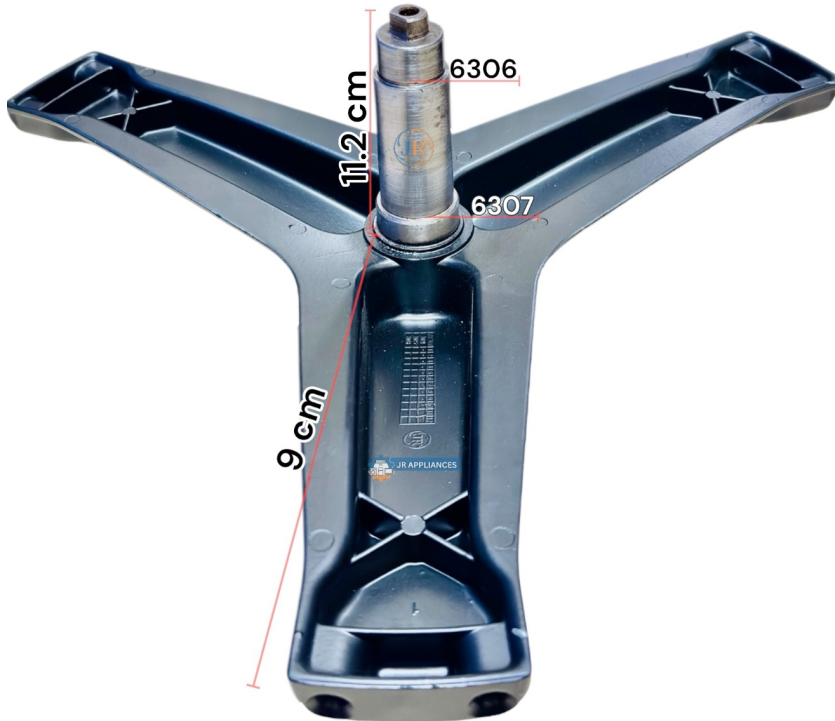

SUITABLE FOR :-

IFB 8 KG SPIDER BLACK