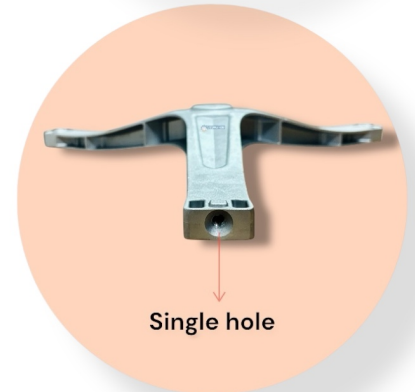

IQ-100 UV SINGLE HOLE

SUITABLE FOR :-

HAIER 7 KG INVERTOR

SUITABLE FOR :-

PANASONIC SPIDER

SUITABLE FOR :-

IQ-100 DOUBLE HOLE 3/5

SUITABLE FOR :-