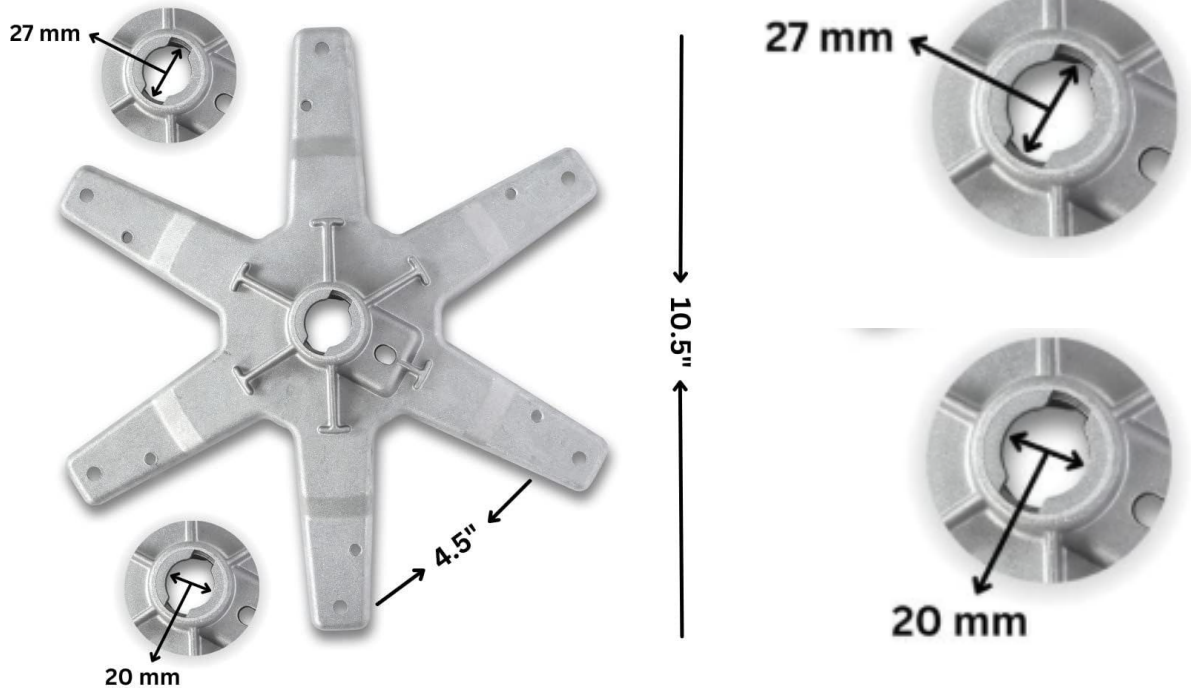

12/36 / EXCEL / SIEMENS SPIDER

SUITABLE FOR :-

PANASONIC / MOTOROLA - 7 KG

WHIRLPOOL (L3) HUB

WHIRLPOOL 4 PIN HUB

LG TOP LOAD HUB

WHIRLPOOL / 123 HUB

Contact us