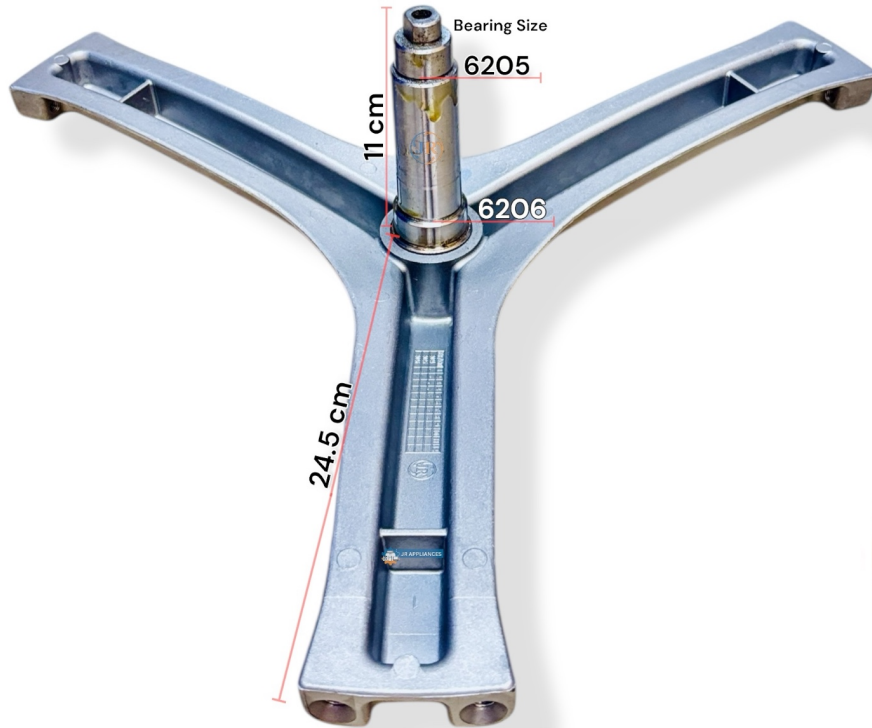

SUITABLE FOR :-

IFB 7 KG SPIDER SHAFT 5/6