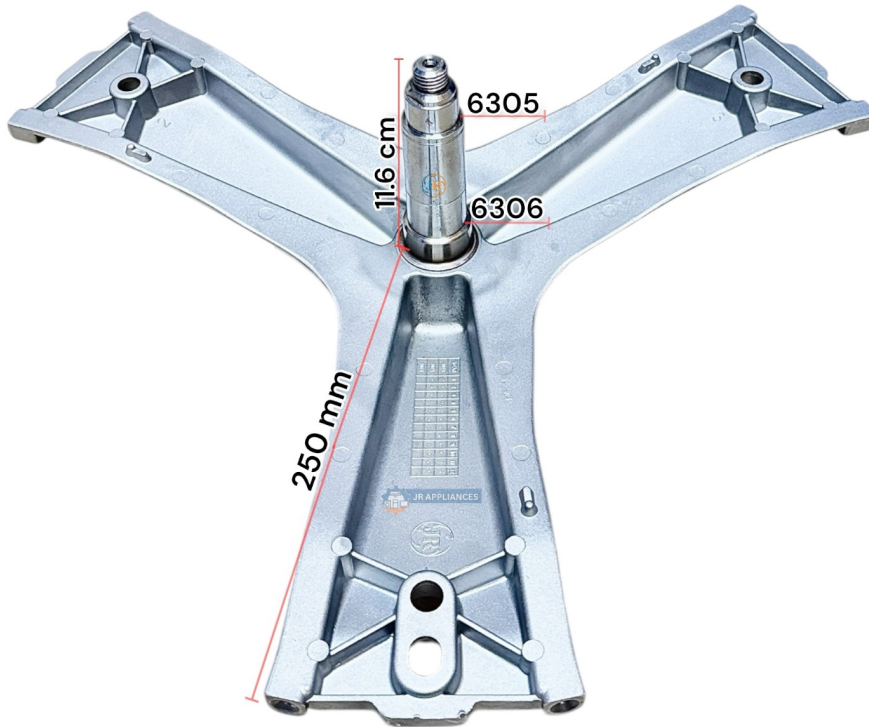

SUITABLE FOR :-

SIEMENS 1200 RPM SPIDER