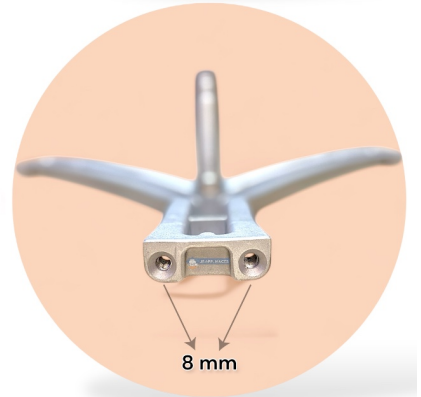

SUITABLE FOR :-

IFB 7 KG SPIDER SHAFT 5/6