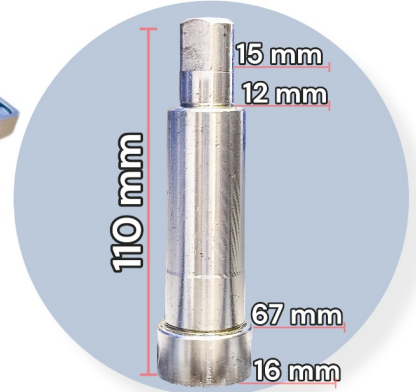

IQ-100 UV SINGLE HOLE

SUITABLE FOR :-

HAIER 7 KG INVERTOR

SUITABLE FOR :-

PANASONIC SPIDER

SUITABLE FOR :-

IQ-100 DOUBLE HOLE 3/5

SUITABLE FOR :-