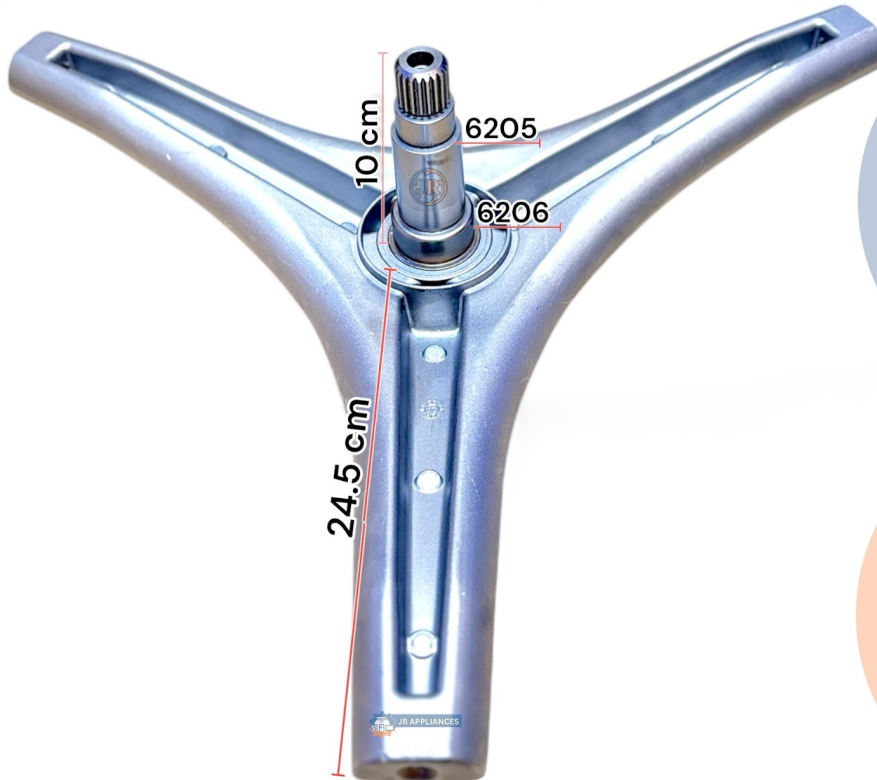

SUITABLE FOR :-

LG SPIDER 5.5 KG 5/6