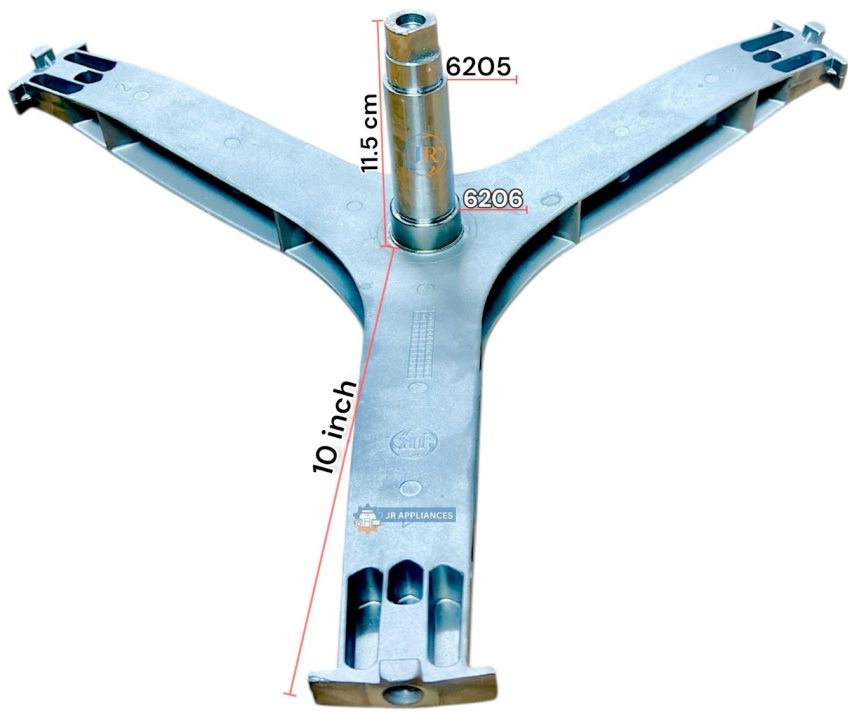

SUITABLE FOR :-

SAMSUNG 8 KG SPIDER 5/6