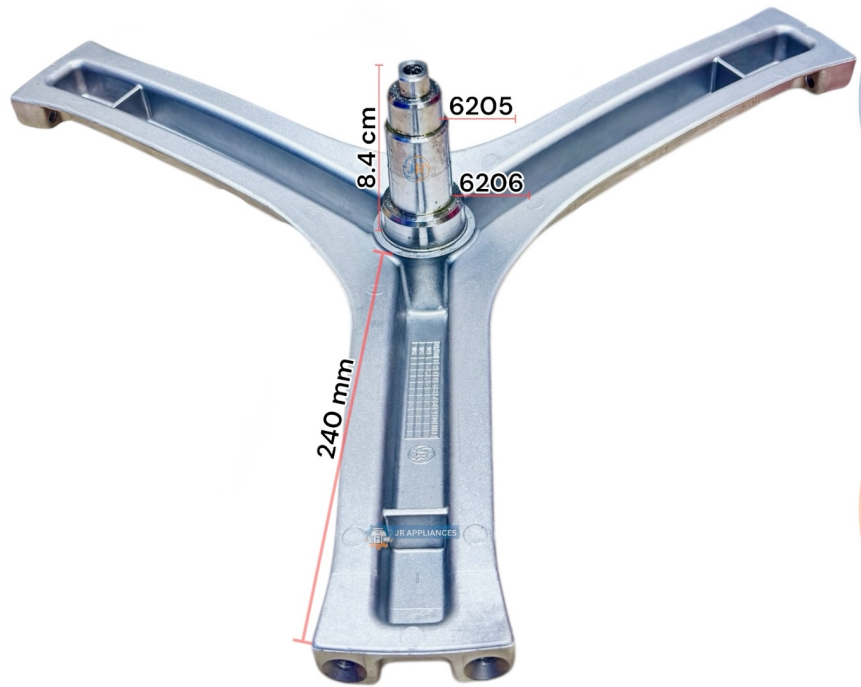

SUITABLE FOR :-

HAIER 7 KG SPIDER 5/6