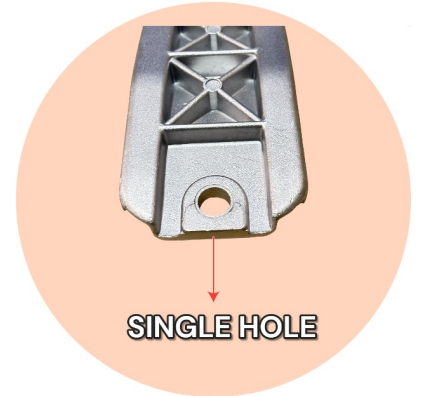

12/36 / EXCEL / SIEMENS SPIDER

SUITABLE FOR :-

PANASONIC / MOTOROLA - 7 KG

WHIRLPOOL (L3) HUB

WHIRLPOOL 4 PIN HUB

LG TOP LOAD HUB

WHIRLPOOL / 123 HUB

Contact us