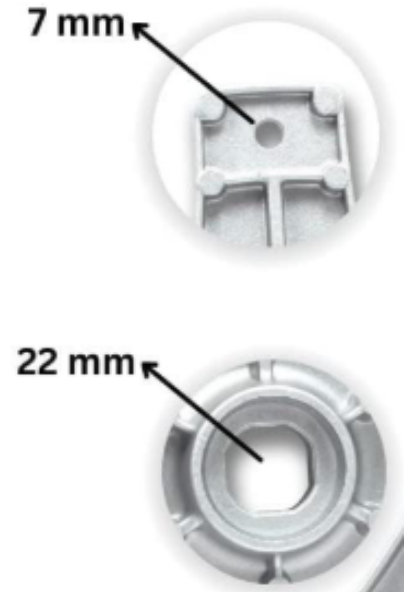

12/36 / EXCEL / SIEMENS SPIDER

SUITABLE FOR :-

PANASONIC / MOTOROLA - 7 KG

WHIRLPOOL (L3) HUB

WHIRLPOOL 4 PIN HUB

LG TOP LOAD HUB

WHIRLPOOL / 123 HUB

Contact us