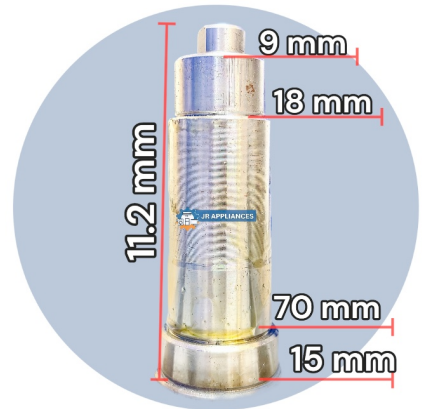

SUITABLE FOR :-

IFB 8 KG SILVER