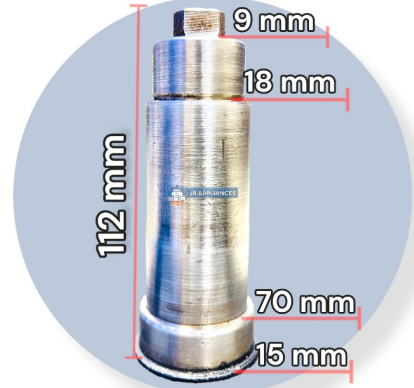

LG SPIDER 5.5 KG 5/6

SUITABLE FOR :-

IFB 8 KG SILVER

SUITABLE FOR :-

IFB 8 KG SPIDER BLACK

SUITABLE FOR :-

SAMSUNG 8 KG SPIDER 5/6

SUITABLE FOR :-