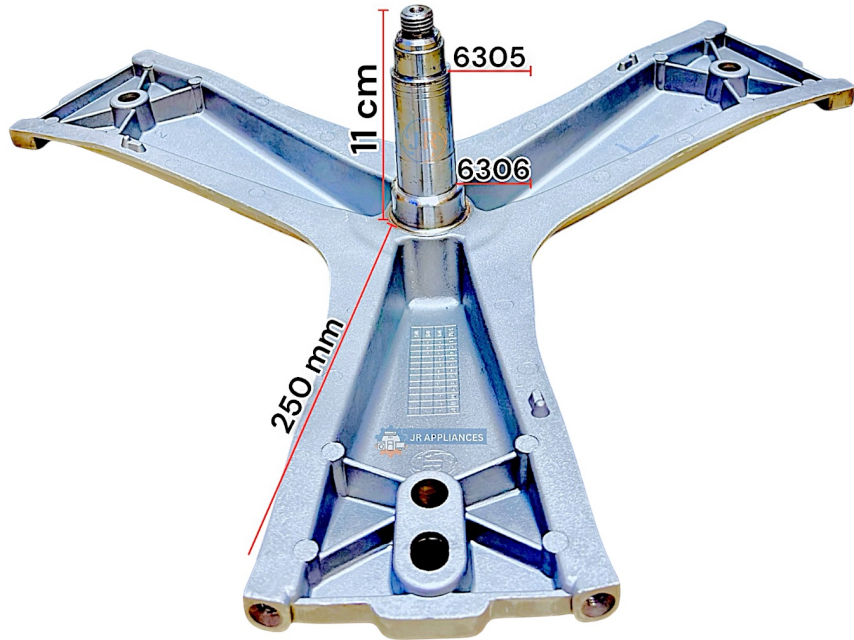

SUITABLE FOR :-

SIEMENS 1400 RPM SPIDER