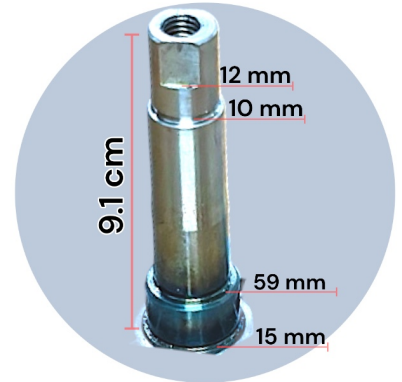

SUITABLE FOR :-

MIDEA 7 KG