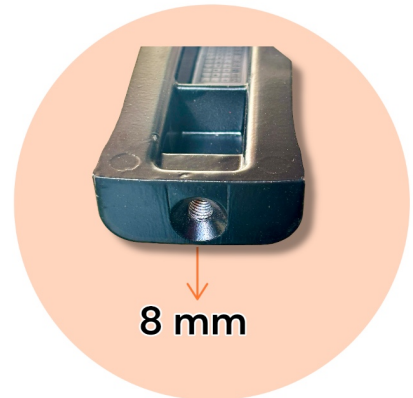

📞 Mr. Dilip Tanwar : +919870832929

SUITABLE FOR :-

SAMSUNG 5.5 kg

SUITABLE FOR :-

MIDEA 7 KG

SUITABLE FOR :-

IFB 6.5 KG ULTRA BLACK / SILVER

SUITABLE FOR :-