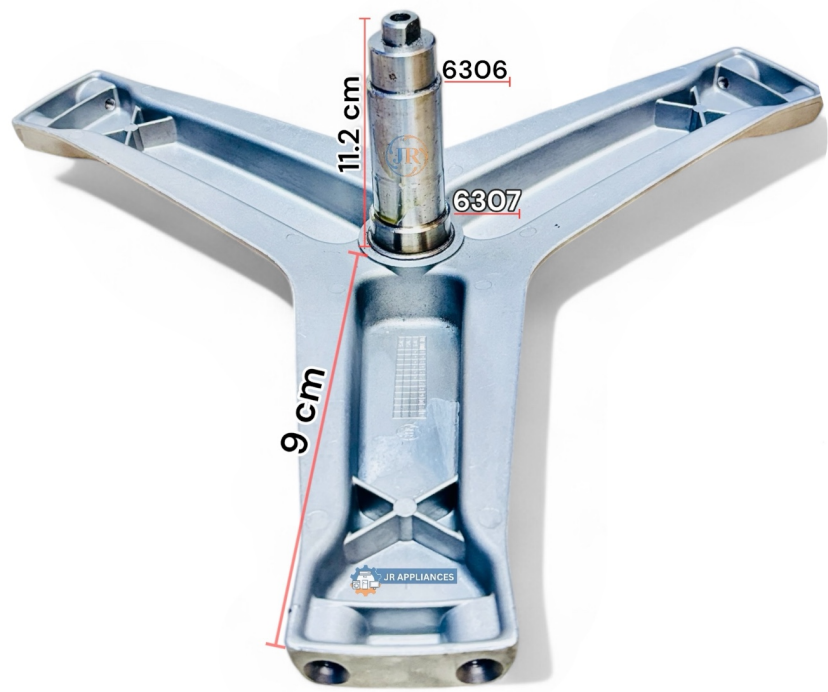

SUITABLE FOR :-

IFB 8 KG SILVER