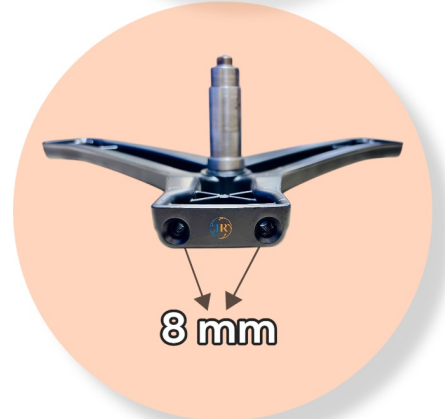

SUITABLE FOR :-

IFB 8 KG SPIDER BLACK