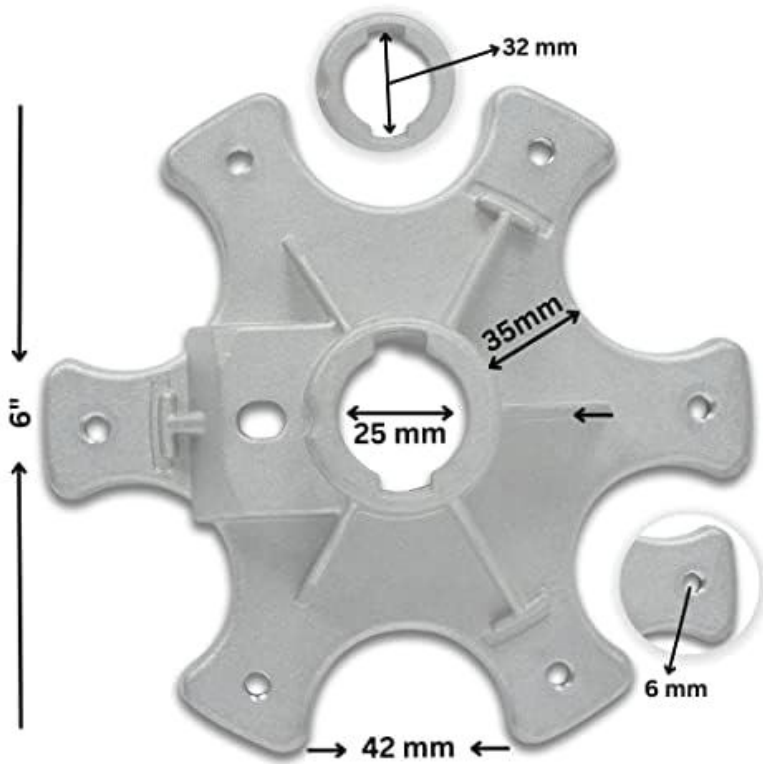

12/36 / EXCEL / SIEMENS SPIDER

SUITABLE FOR :-

PANASONIC / MOTOROLA - 7 KG

WHIRLPOOL (L3) HUB

WHIRLPOOL 4 PIN HUB

LG TOP LOAD HUB

WHIRLPOOL / 123 HUB

Contact us