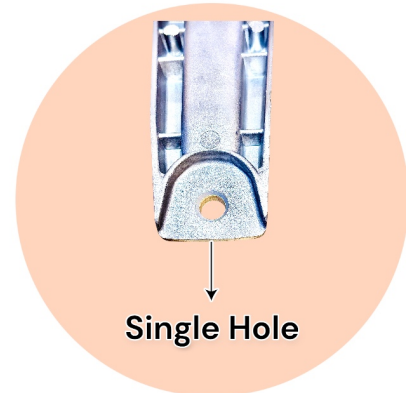

SUITABLE FOR :-

IQ-100 UV SINGLE HOLE