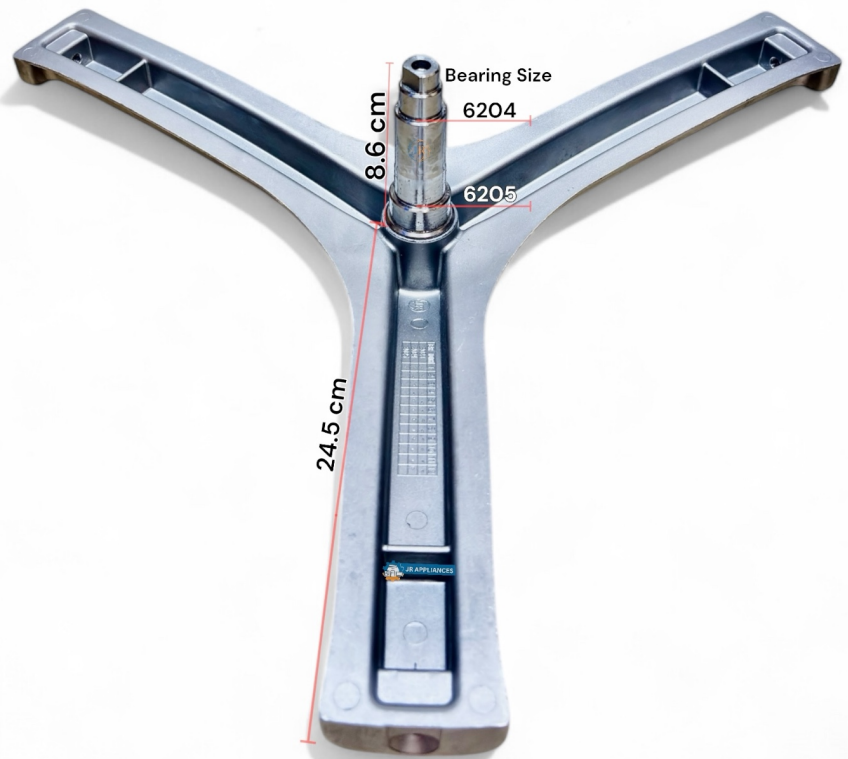

SUITABLE FOR :-

IFB 6.5 KG ULTRA SILVER