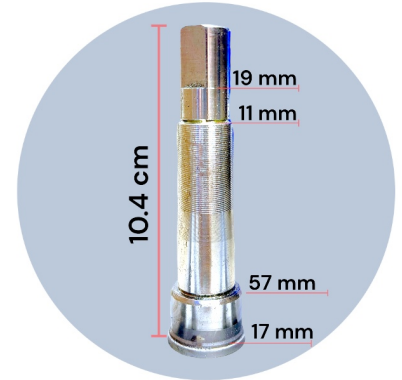

SUITABLE FOR :-

SAMSUNG 5.5 kg