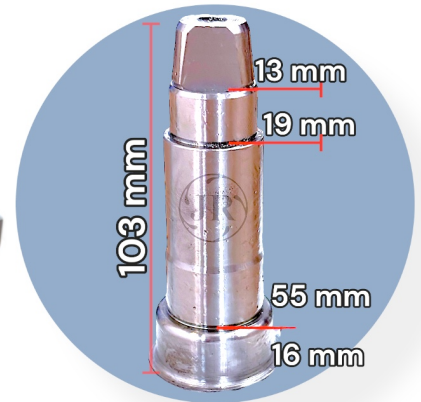

IQ-100 UV SINGLE HOLE

SUITABLE FOR :-

HAIER 7 KG INVERTOR

SUITABLE FOR :-

PANASONIC SPIDER

SUITABLE FOR :-

IQ-100 DOUBLE HOLE 3/5

SUITABLE FOR :-