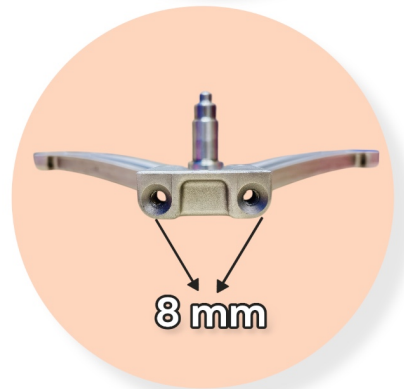

SUITABLE FOR :-

HAIER 7 KG SPIDER 5/6