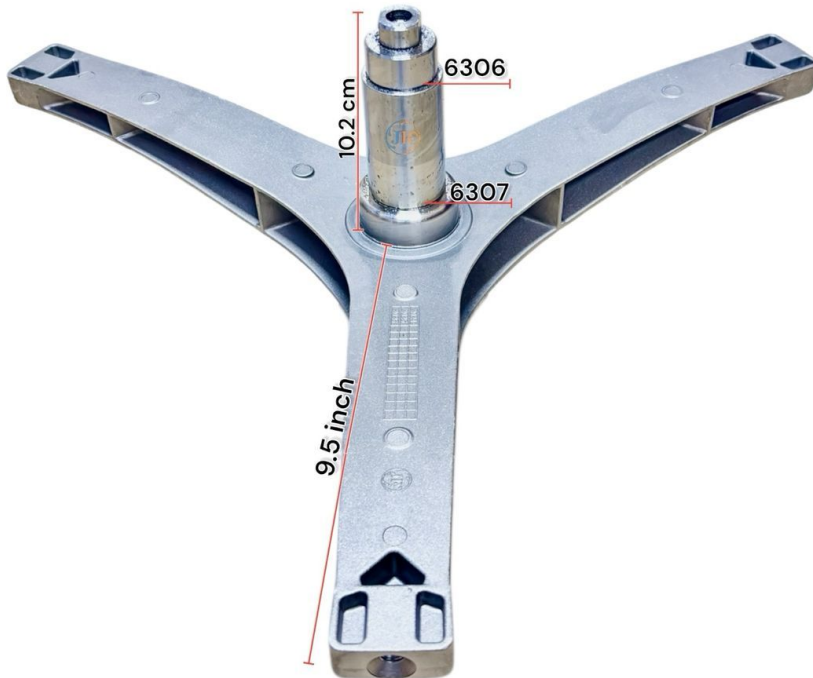

12/36 / EXCEL / SIEMENS SPIDER

SUITABLE FOR :-

PANASONIC / MOTOROLA - 7 KG

WHIRLPOOL (L3) HUB

WHIRLPOOL 4 PIN HUB

LG TOP LOAD HUB

WHIRLPOOL / 123 HUB

Contact us