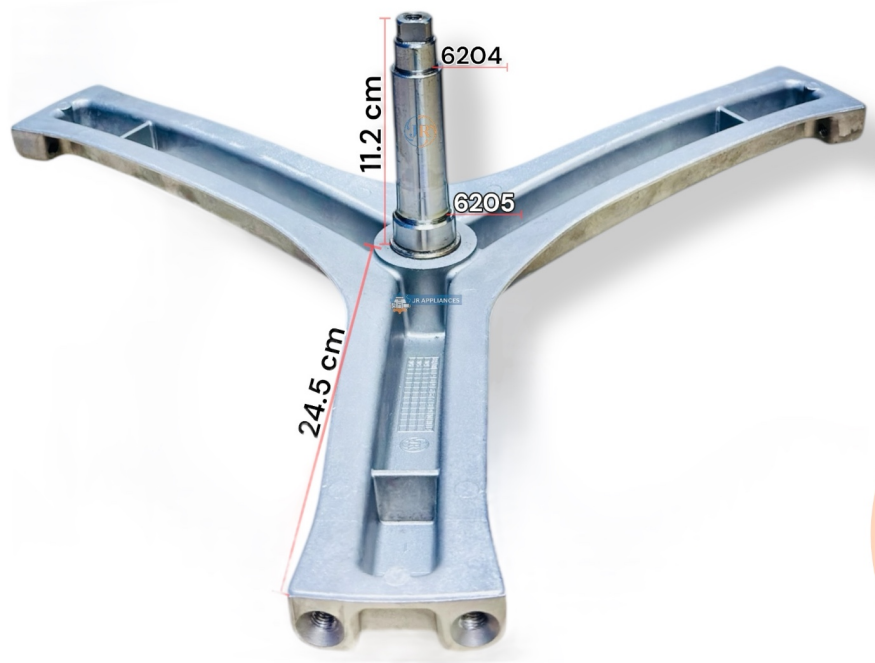

SUITABLE FOR :-

IFB 7 KG SPIDER SHAFT 4/5