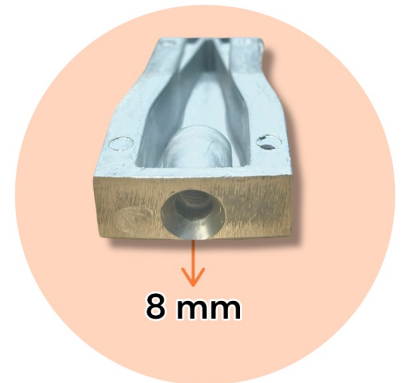

📞 Mr. Dilip Tanwar : +919870832929

SUITABLE FOR :-

SAMSUNG 5.5 kg

SUITABLE FOR :-

MIDEA 7 KG

SUITABLE FOR :-

IFB 6.5 KG ULTRA BLACK / SILVER

SUITABLE FOR :-