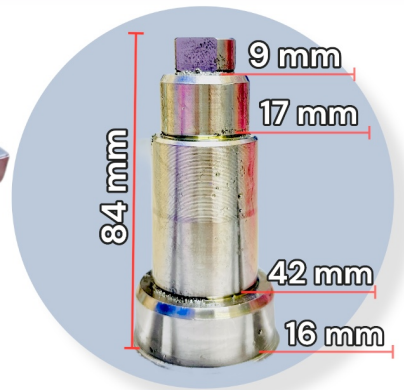

SUITABLE FOR :-

HAIER 7 KG SPIDER 5/6