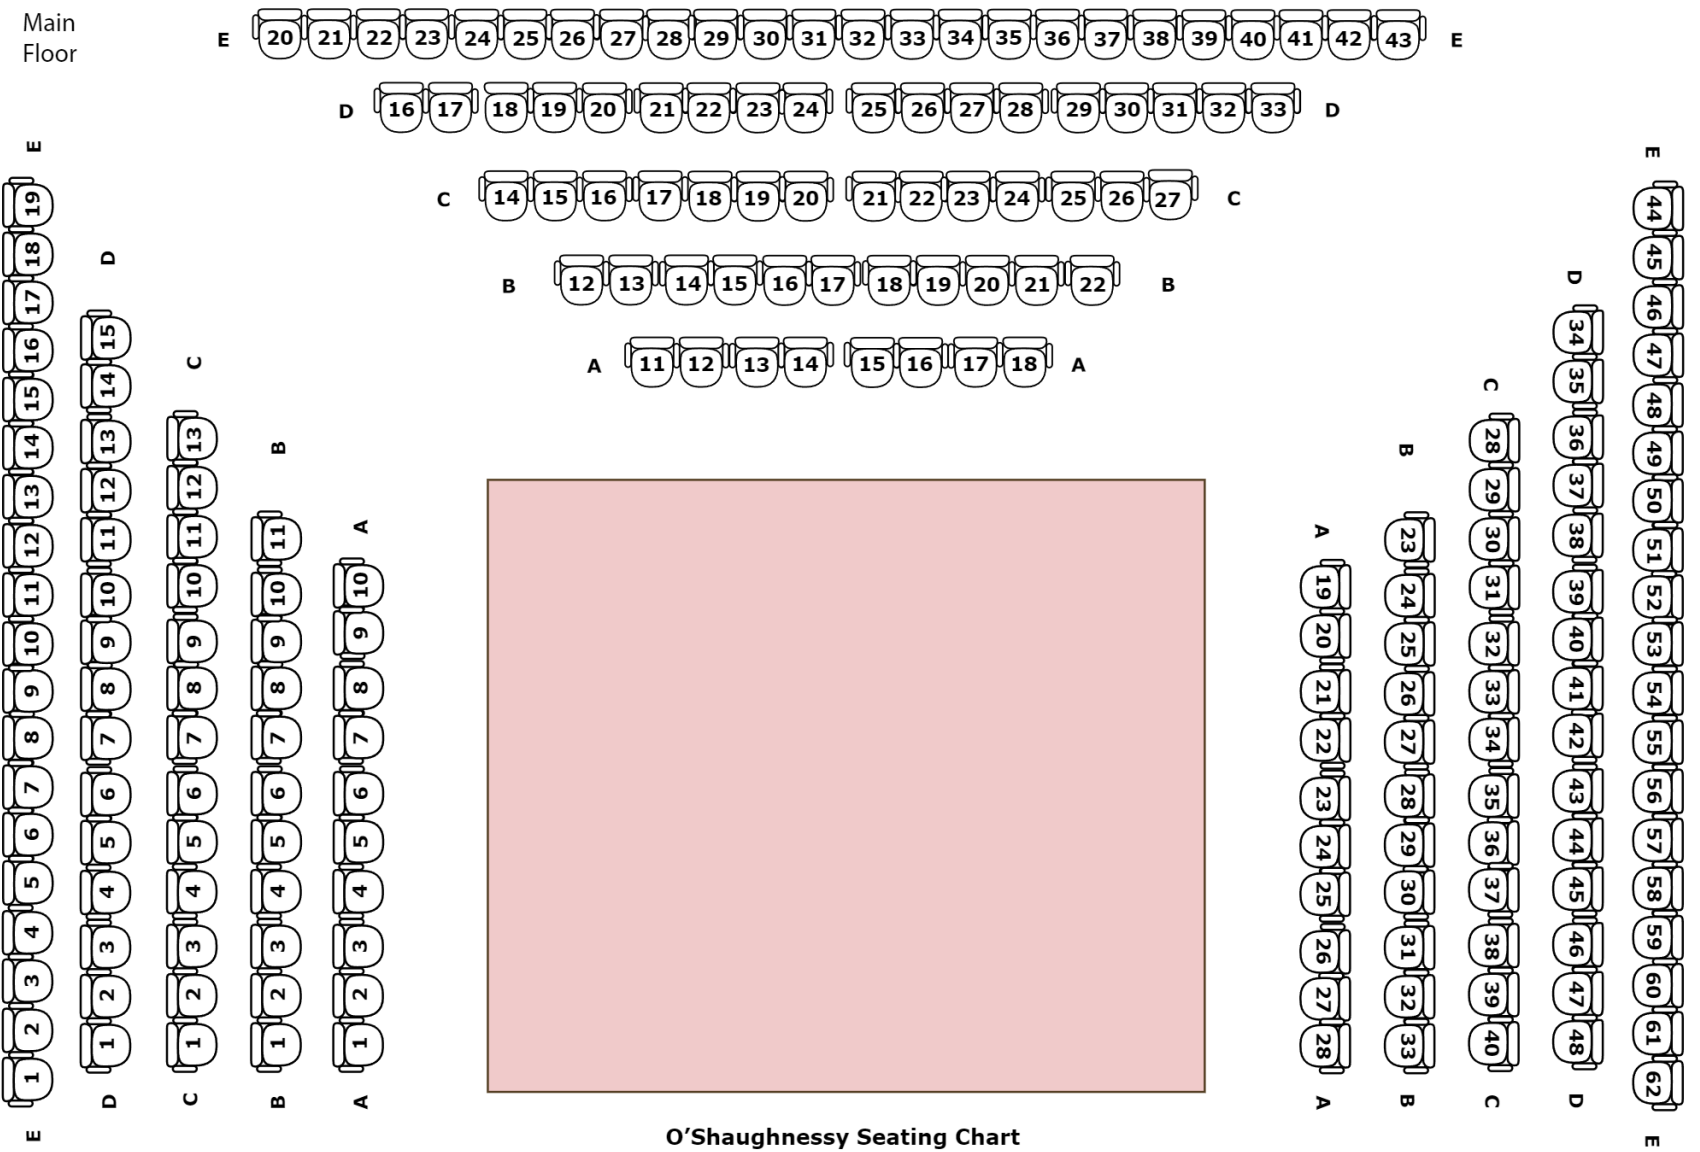

Mezzanine

Main Floor

O'Shaughnessy Seating Chart  
Capacity = 328