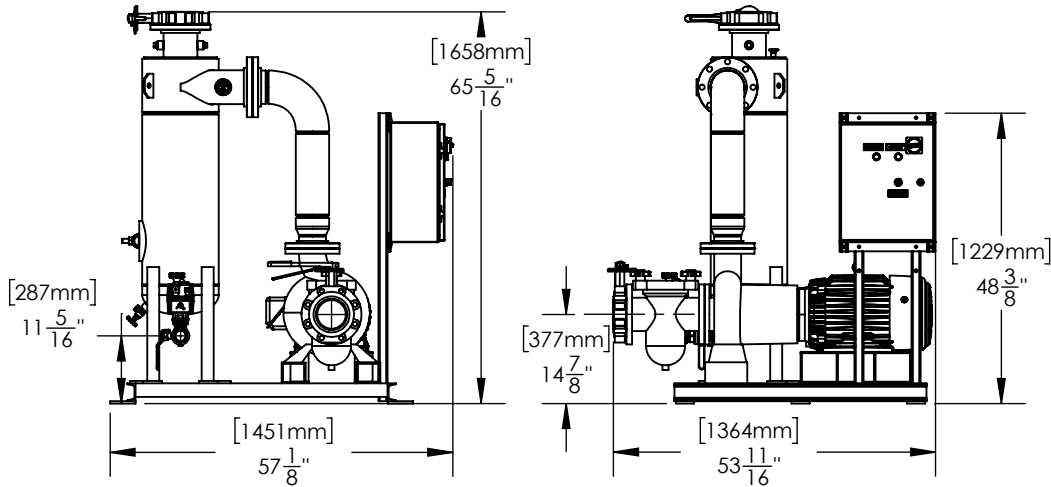

THIS DRAWING IS FOR SPATIAL CONSIDERATION ONLY, AND SUBJECT TO CHANGE W/O PREVIOUS NOTICE, DO NOT PRE-PLUMB TO THESE DIMENSIONS

CSS500-HH

Operating Point	525 GPM (US) @ 80' TDH		
Separator - Size & Style	CS-5T-FLG, Carbon Steel, Powder Coated		
Frame Construction	Carbon Steel (Welded), Powder Coated		
Pipe Assy - Construction	Carbon Steel (Welded), Powder Coated		

BASKET STRAINER (Optional)

Body Construction	Cast Iron
Strainer Mesh	Stainless Steel with 1/4" perforations
Connection - Type & Size	5" FLG (150#)

CONTROL PANEL (UL Listed & Labeled. Manufactured to UL 508A)

PROCESS INLET

Connection - Type & Size	5" FLG (150#) - Butterfly Valve
--------------------------	---------------------------------

PROCESS OUTLET

Connection - Type & Size	5" FLG (150#) - Butterfly Valve
--------------------------	---------------------------------

System	34°F - 122°F (1°C - 50°C)
--------	---------------------------

WEIGHTS	DRY	SHIPPING	OPERATING
lbs (kg)	1312(595)	1500(680)	1574(714)

*UNLESS OTHERWISE SPECIFIED - ALL DIMENSIONS ARE IN INCHES

CSS500-HH