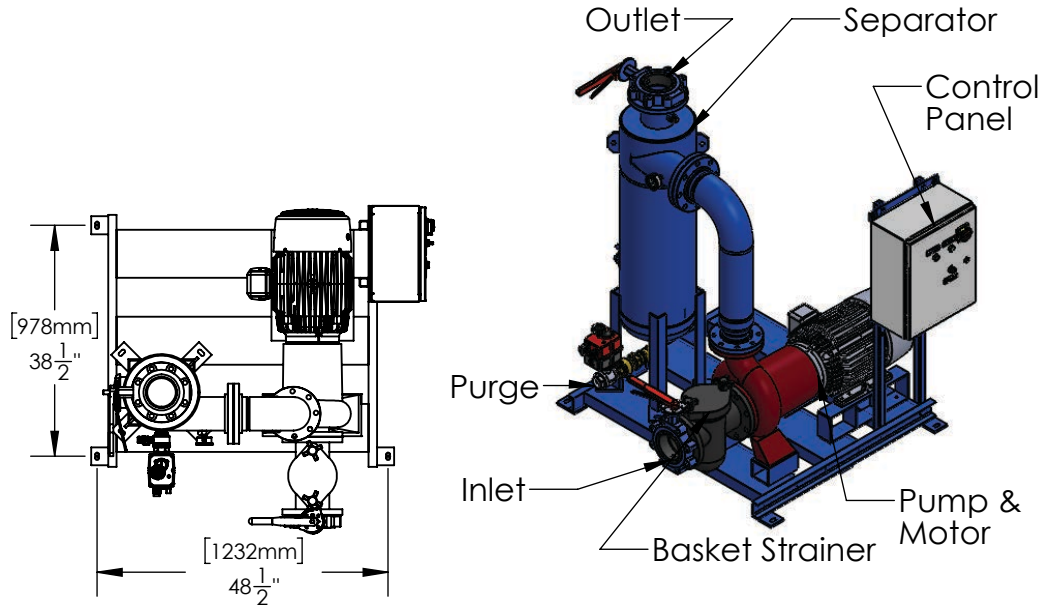

THIS DRAWING IS FOR SPATIAL CONSIDERATION ONLY, AND SUBJECT TO CHANGE W/O PREVIOUS NOTICE, DO NOT PRE-PLUMB TO THESE DIMENSIONS

CSS500-HH

Operating Point	525 GPM (US) @ 80' TDH		
Separator - Size & Style	CS-5T-FLG, Carbon Steel, Powder Coated		
Frame Construction	Carbon Steel (Welded), Powder Coated		
Pipe Assy - Construction	Carbon Steel (Welded), Powder Coated		

ELECTRICAL - Motor & System

Horsepower (HP)	20		
Power - Volts / Hz	460/60	575/60	230/60
RPM	1750	1750	1750
Motor Amperage	27	22	54
System Total Amperage	29	24	56

PUMP

Installation	Flooded Suction Required
Case Material	Cast Iron
Impeller Material	304
Mechanical Seal	EPDM - Carbon / Ceramic

BASKET STRAINER (Optional)

Body Construction	Cast Iron
Strainer Mesh	Stainless Steel with 1/4" perforations
Connection - Type & Size	5" FLG (150#)

CONTROL PANEL (UL Listed & Labeled. Manufactured to UL 508A)

PURGE - MBV (Motorized Ball Valve)

Actuator Motor	24-240V AC/DC
Connection Type	Female NPT 1.5"

PRESSURE - Maximum Operating

Pump Inlet	100 psi (6.9 bar)
Vessel	150 psi (10.3 bar)

TEMPERATURE - Maximum Operating