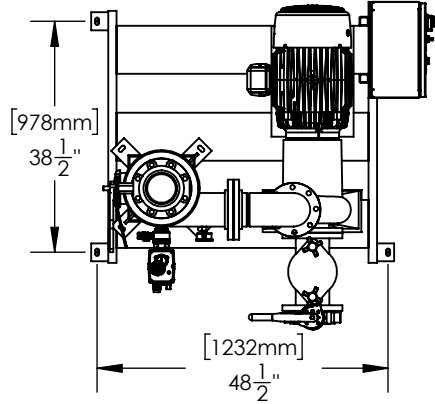

THIS DRAWING IS FOR SPATIAL CONSIDERATION ONLY, AND SUBJECT TO CHANGE W/O PREVIOUS NOTICE, DO NOT PRE-PLUMB TO THESE DIMENSIONS

CSS500-HH

Operating Point	525 GPM (US) @ 80' TDH		
Separator - Size & Style	CS-5T-FLG, Carbon Steel, Powder Coated		
Frame Construction	Carbon Steel (Welded), Powder Coated		
Pipe Assy - Construction	Carbon Steel (Welded), Powder Coated		

BASKET STRAINER (Optional)

Body Construction	Cast Iron
Strainer Mesh	Stainless Steel with 1/4" perforations
Connection - Type & Size	5" FLG (150#)

CONTROL PANEL (UL Listed & Labeled. Manufactured to UL 508A)

PROCESS INLET

Connection - Type & Size	5" FLG (150#) - Butterfly Valve
--------------------------	---------------------------------

PROCESS OUTLET

Connection - Type & Size	5" FLG (150#) - Butterfly Valve
--------------------------	---------------------------------

System	34°F - 122°F (1°C - 50°C)
--------	---------------------------

WEIGHTS	DRY	SHIPPING	OPERATING
lbs (kg)	1312(595)	1500(680)	1574(714)

*UNLESS OTHERWISE SPECIFIED - ALL DIMENSIONS ARE IN INCHES

CSS500-HH