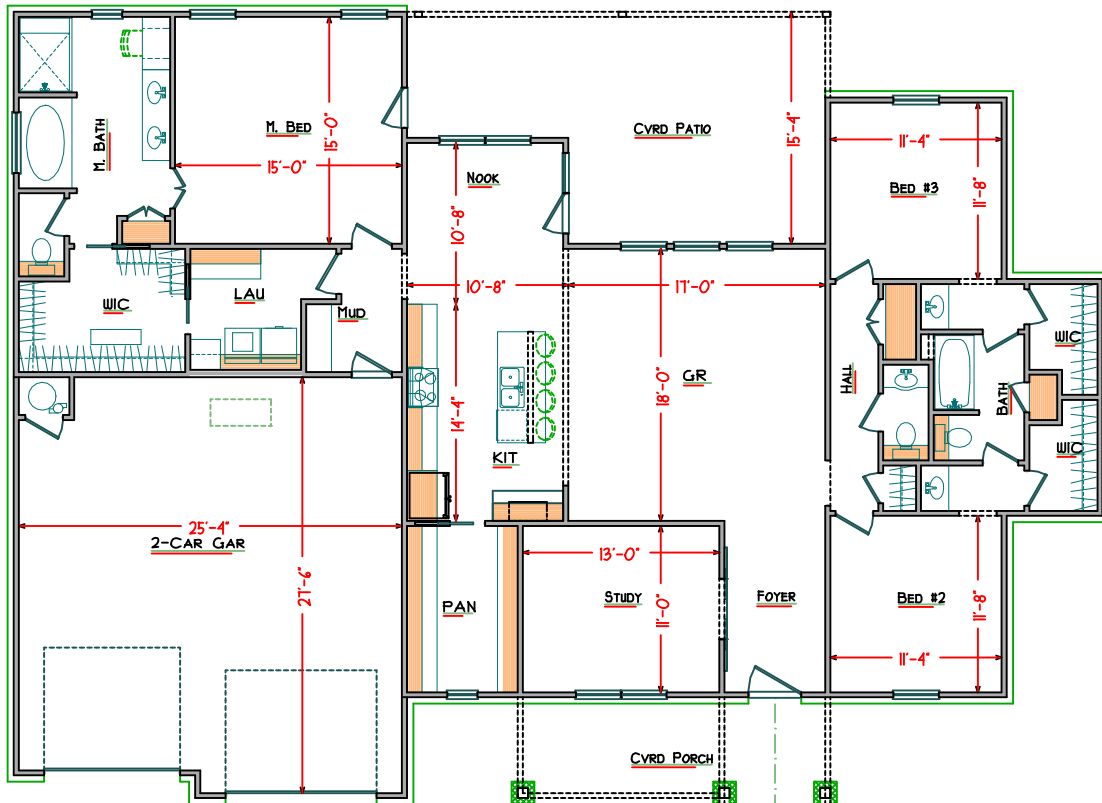

## Celine

BEDROOMS	3
BATHS	3
GARAGE	2 CAR
STORIES	1
SQ FOOTAGE	2,180 O.B.
WIDTH	72'-0"
DEPTH	53'-4"

FRONT VIEW

FLOOR PLAN