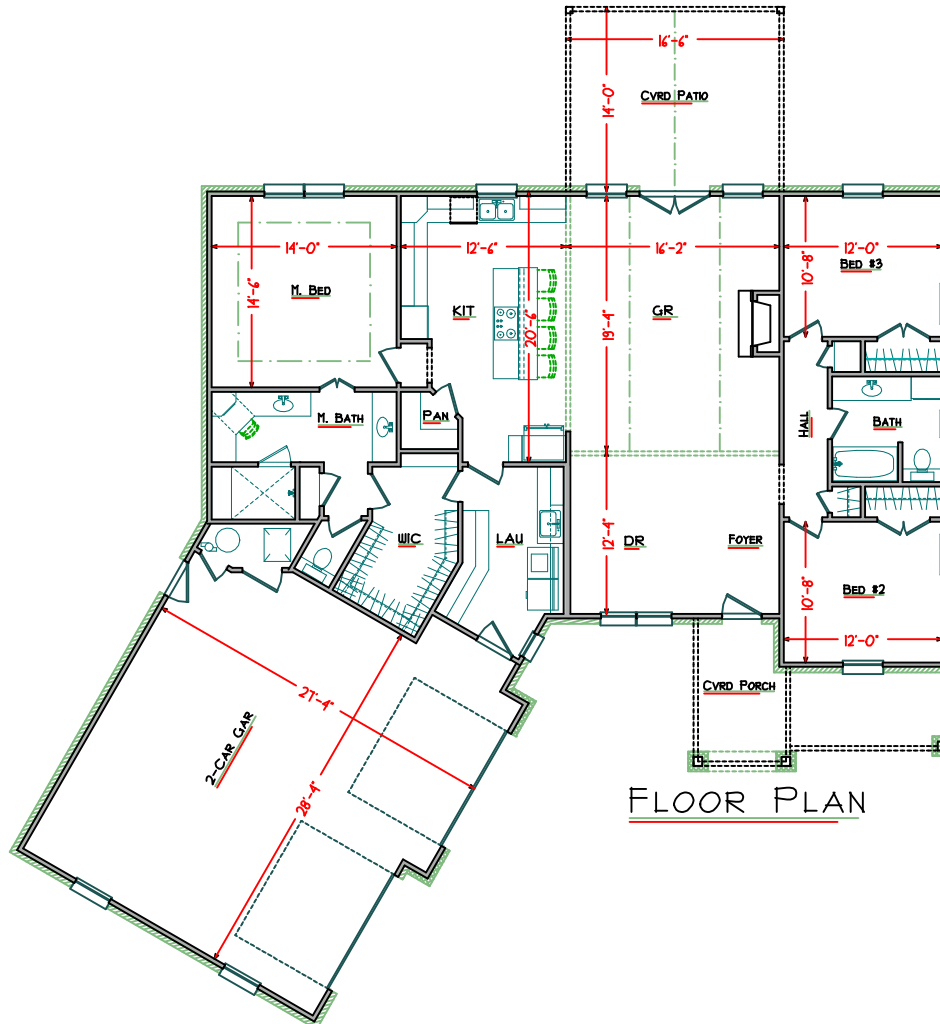

## Chandler

BEDROOMS	3
BATHS	2
GARAGE	2 CAR
STORIES	1
SQ FOOTAGE	1,881 O.B.
WIDTH	70'-0"
DEPTH	71'-5"

FRONT VIEW

FLOOR PLAN