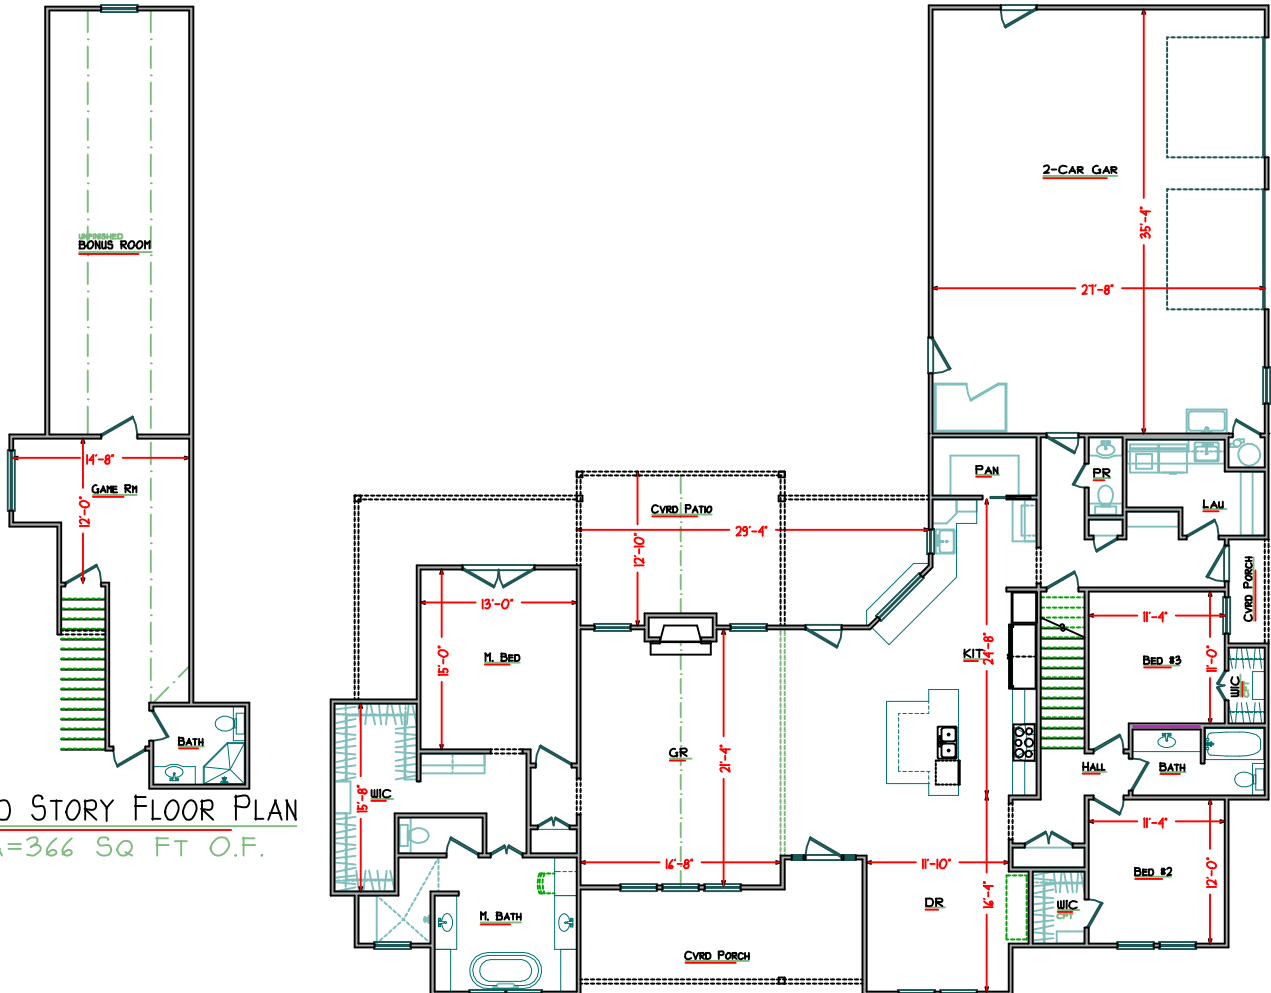

Quality Construction since 1975

Tony Long Construction

Tony Long
918-636-6804

Tony@TonyLongConstruction.com

www.TonyLongConstruction.com

Harrison

BEDROOMS	3
BATHS	4
GARAGE	2 CAR
STORIES	2
SQ FOOTAGE	2,835 O.F.
WIDTH	78'-2"
DEPTH	82'-6"

FRONT VIEW

2ND STORY FLOOR PLAN
LA=366 SQ FT O.F.

1ST STORY FLOOR PLAN
LA=2,469 SQ FT O.F.