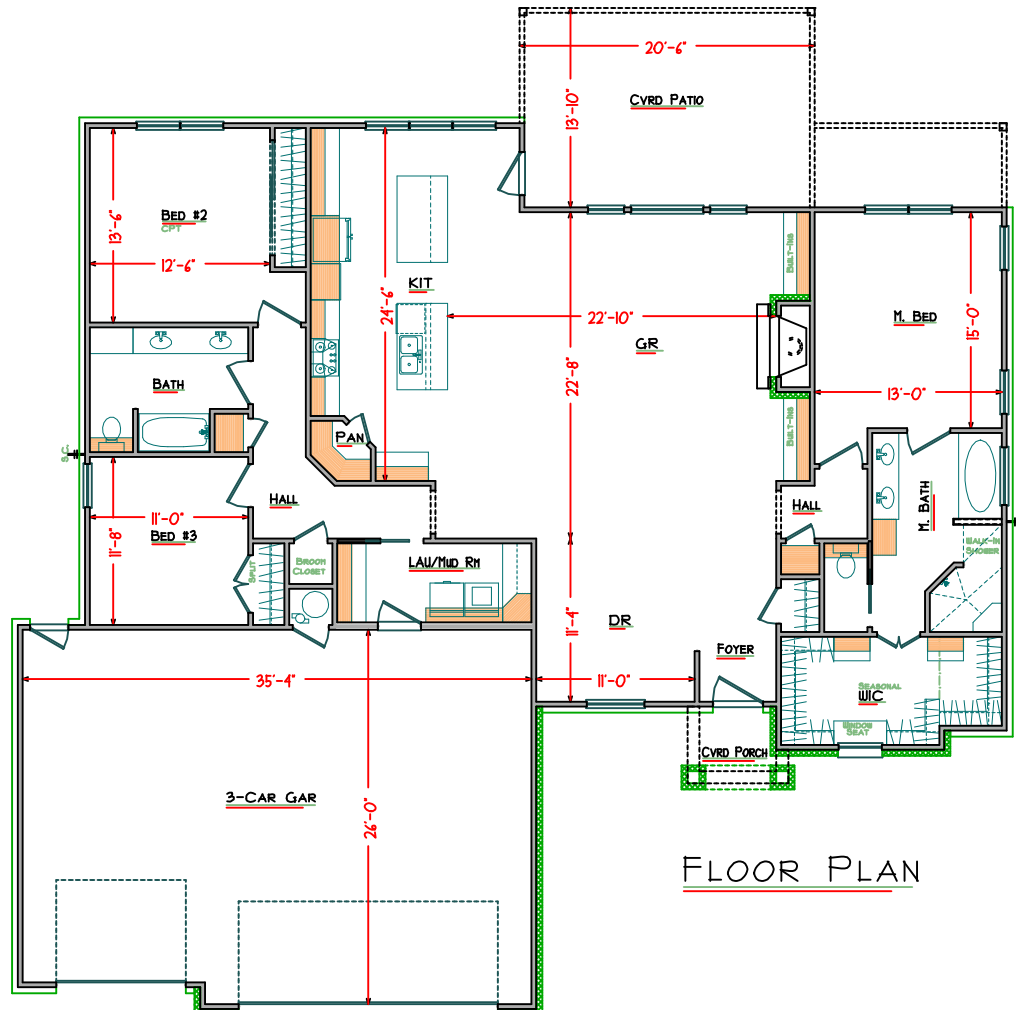

## Pamela

BEDROOMS	3
BATHS	2
GARAGE	3 CAR
STORIES	1
SQ FOOTAGE	2,323 O.B.
WIDTH	69'-6"
DEPTH	70'-0"

FRONT VIEW

FLOOR PLAN