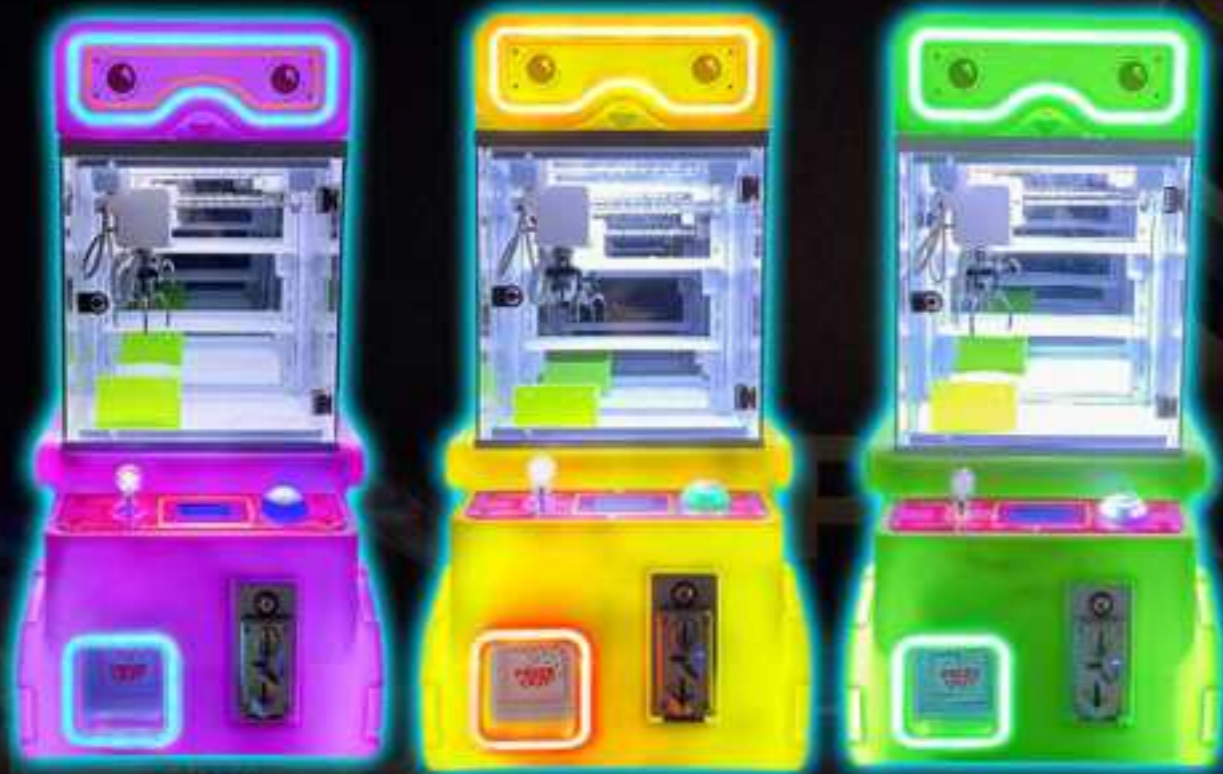

Whirlpool Max 4 Player

Size:L110*W62*H200CM

Weight:150KG

Model No: PL-17

£ 3,495 for 1

£ 6,000 for 2

Mini Claw Machine

Size:L47*W55*H100CM

Weight:25KG

Model No: PL-16

£ 995 for 1

£ 2,500 for 3

£ 4,000 for 5