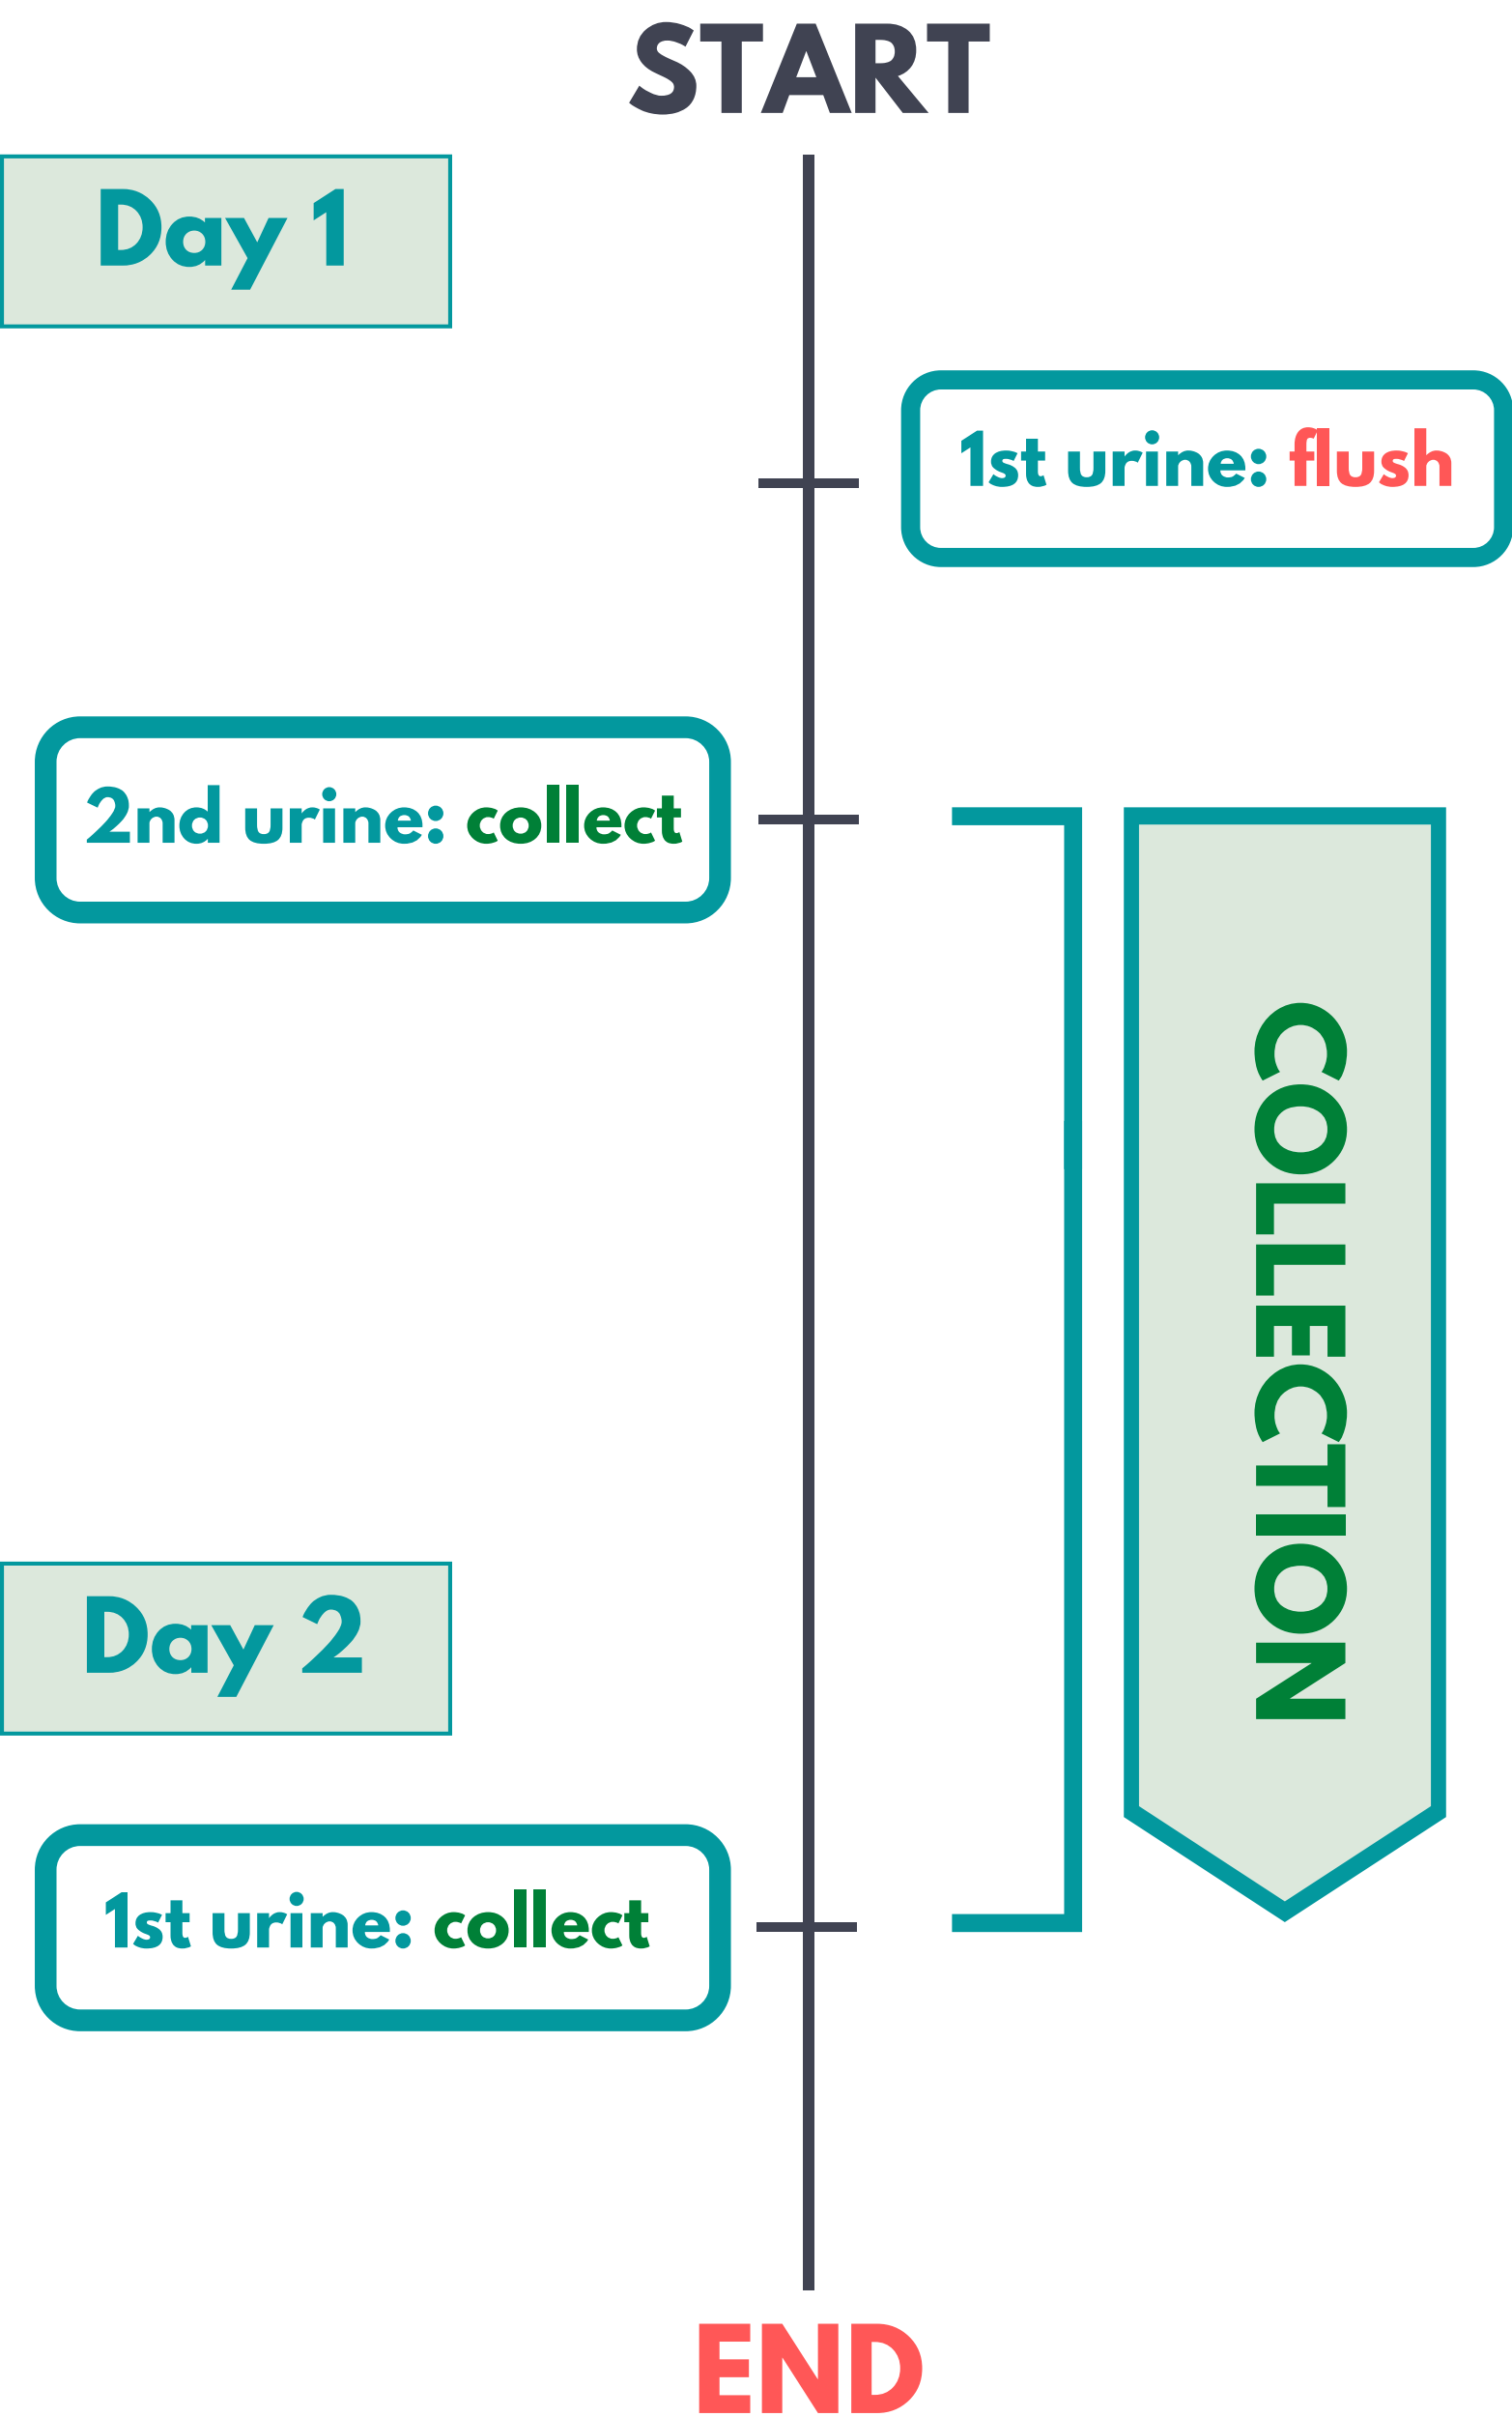

# 24 HOUR URINE COLLECTION

The Garger Center for  
Endocrinology

If you have any questions about these instructions, feel free to give us a call at 201-474-5952!