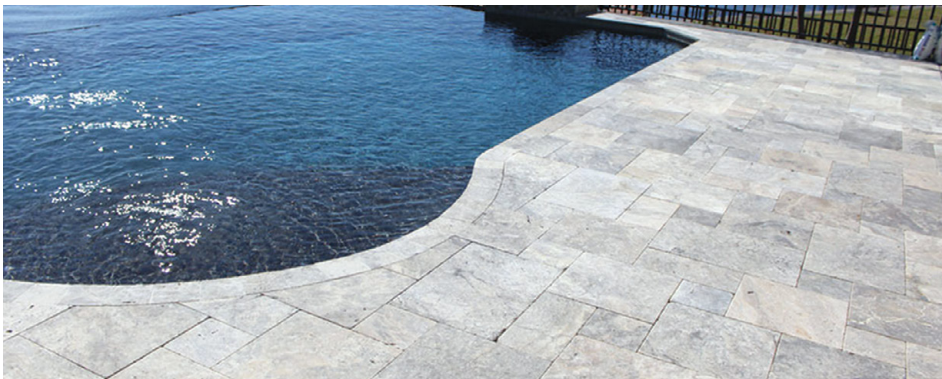

SILVER TRAVERTINE & GLASS