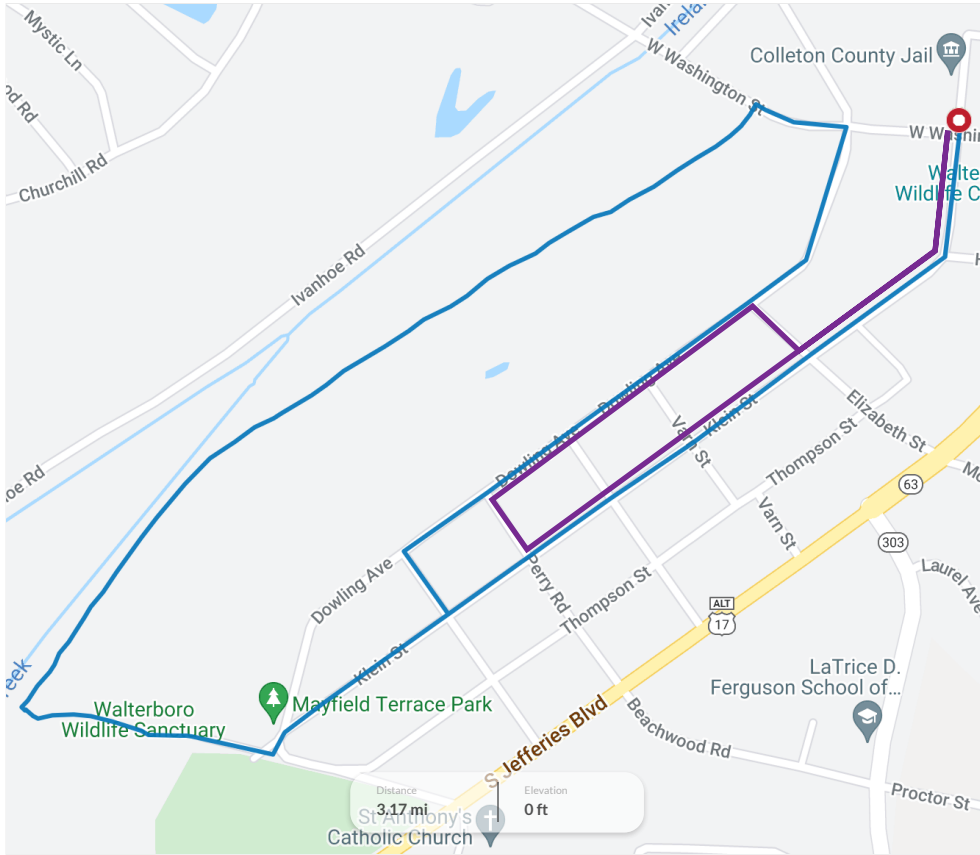

Course Map and Schedule

5K Directions

- | | | | | | |
|--|---|--|---|--|---|
| | Start at W. Washington Street and Klein Street
<i>0 mi</i> | | Head straight - Now entering Walterboro Wildlife Sanctuary
<i>0.89 mi</i> | | Turn left onto McTeer Street
<i>2.48 mi</i> |
| | Head straight onto Klein Street
<i>0.10 mi</i> | | Turn sharp right onto Walterboro Wildlife Sanctuary - by pond
<i>1.04 mi</i> | | Turn left onto Klein Street
<i>2.55 mi</i> |
| | Turn slight left onto Dowling Avenue
<i>0.80 mi</i> | | Turn right onto W. Washington Street
<i>1.86 mi</i> | | End at Klein Street - Finish Line at W. Washington and Klein Street
<i>3.17 mi</i> |
| | Turn right onto De Treville Road
<i>0.82 mi</i> | | Turn right onto Dowling Avenue
<i>1.94 mi</i> | | |

1 Mile Directions

- | | |
|--|--|
| | Start at W. Washington Street and Klein Street
<i>0 mi</i> |
| | Turn right onto Elizabeth Street
<i>0.25 mi</i> |
| | Turn left onto Dowling Avenue
<i>0.32 mi</i> |
| | Turn left onto Perry Road
<i>0.59 mi</i> |
| | Turn left onto Klein Street
<i>0.66 mi</i> |
| | End at Klein Street and W. Washington Street
<i>1.19 mi</i> |

Day-of Registration

Harrleson Building
31 Klein Street
Walterboro, SC 29488
Saturday 6:30-7:45am

Start & Finish

The start and finish line are in the same location at the intersection of W. Washington Street and Klein Street.

Bring the Family!

The Rice Run 5K is stroller friendly and pet friendly. We ask that pets be leashed.

Know your time instantly with our Instant Results Kiosk