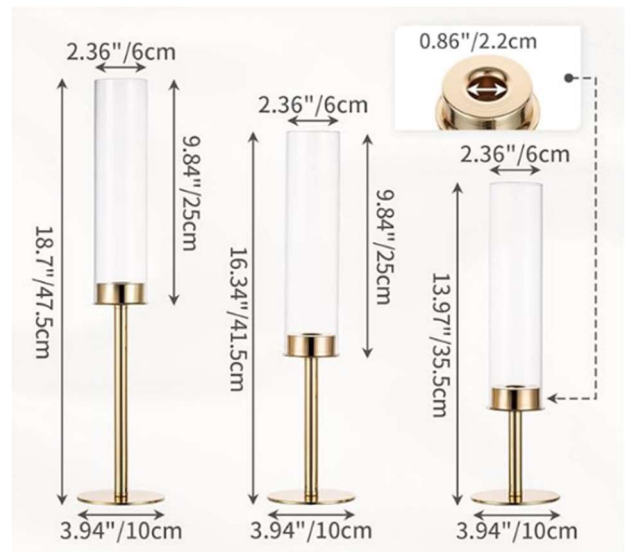

Tables

Up to 15 farmhouse tables – 7' x 40", seats 8-10 per table

Up to 15 round tables – 72" in diameter, 29" fixed height, seats 10-12 per table

Up to 20 black cocktail tables – 39.5" high...good for standing conversations

- 20 white
- 20 ivory
- 27" by 120" inches

Centerpieces / decorations

Taper Candlestick Holders

- 18 tall total, 18 medium total, 18 short total
- Fit 0.75 Inch Thick Pillar Candles
- Candles are not included
- You will need to provide your own candles
- If you intend to light the candles, you must use dripless candles

Gold Candle Holders for Candlesticks - Taper

- 20 tall total, 20 medium total, 20 short total
- Candle Holders with Removable Glass
- Candles are not included
- You will need to provide your own candles
- If you intend to light the candles, you must use dripless candles

Gold Vases for Centerpieces

- 24 total

Flowers Arrangement Vase

- 20 total

Glass bud vase set (small)

- 120 total pieces, random shapes and sizes

Glass Cylinder Vases

- Four sizes, 4", 6", 8" 10" tall
- 96 total vases (24 of 4", 24 of 6", 24 of 8", 24 of 10")