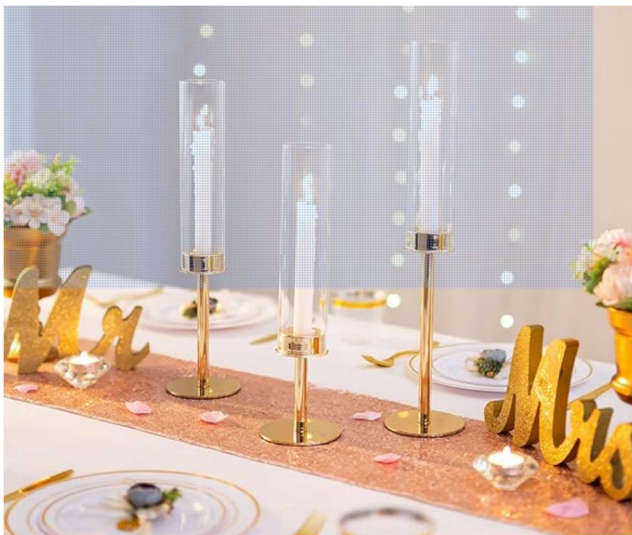

Tables

Up to 15 farmhouse tables – 7' x 40", seats 8-10 per table

Up to 15 round tables – 72" in diameter, 29" fixed height, seats 10-12 per table

Up to 20 black cocktail tables – 39.5" high...good for standing conversations

- 20 white
- 20 ivory
- 27" by 120" inches

Centerpieces / decorations

Taper Candlestick Holders

- 18 tall total, 18 medium total, 18 short total
- Fit 0.75 Inch Thick Pillar Candles
- Candles are not included
- You will need to provide your own candles
- If you intend to light the candles, you must use dripless candles

Gold Vases for Centerpieces

- 24 total

Flowers Arrangement Vase

- 20 total

Glass bud vase set (small)

- 120 total pieces, random shapes and sizes

Glass Cylinder Vases

- Four sizes, 4", 6", 8" 10" tall
- 96 total vases (24 of 4", 24 of 6", 24 of 8", 24 of 10")