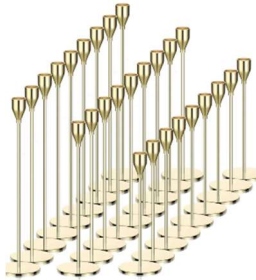

Tables

Up to 15 farmhouse tables – 7' x 40", seats 8-10 per table

Up to 15 round tables – 72" in diameter, 29" fixed height, seats 10-12 per table

Up to 20 black cocktail tables – 39.5" high...good for standing conversations

- 20 white
- 20 ivory
- 27" by 120" inches

Centerpieces / decorations

Taper Candlestick Holders

- 18 tall total, 18 medium total, 18 short total
- Fit 0.75 Inch Thick Pillar Candles
- Candles are not included
- You will need to provide your own candles
- If you intend to light the candles, you must use dripless candles