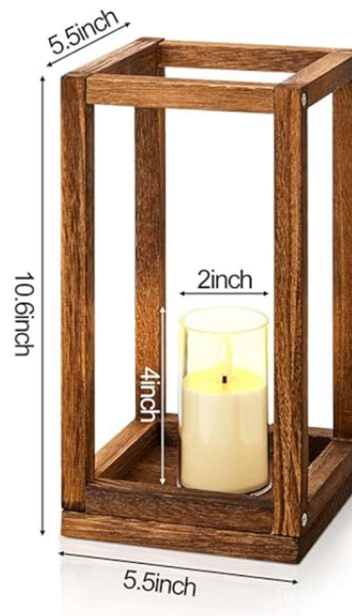

Wooden lanterns

- 20 lanterns and 20 led candles
- Flowers are NOT included