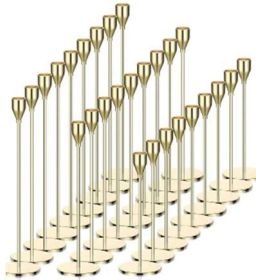

Tables

Up to 15 farmhouse tables – 7' x 40", seats 8-10 per table

Up to 15 round tables – 72" in diameter, 29" fixed height, seats 10-12 per table

Up to 20 black cocktail tables – 39.5" high...good for standing conversations

Champagne

Sage

Chiffon Table runners (for farmhouse tables)

- 20 white
- 20 ivory
- 27" by 120" inches

Centerpieces / decorations

Taper Candlestick Holders

- 18 tall total, 18 medium total, 18 short total
- Fit 0.75 Inch Thick Pillar Candles
- Candles are not included
- You will need to provide your own candles
- If you intend to light the candles, you must use driplless candles

Gold Candle Holders for Candlesticks - Taper

- 20 tall total, 20 medium total, 20 short total
- Candle Holders with Removable Glass
- Candles are not included
- You will need to provide your own candles
- If you intend to light the candles, you must use driplless candles

Gold Vases for Centerpieces

- 24 total

Flowers Arrangement Vase

- 20 total

Glass bud vase set (small)

- 120 total pieces, random shapes and sizes

Glass Cylinder Vases

- Four sizes, 4", 6", 8" 10" tall
- 96 total vases (24 of 4", 24 of 6", 24 of 8", 24 of 10")