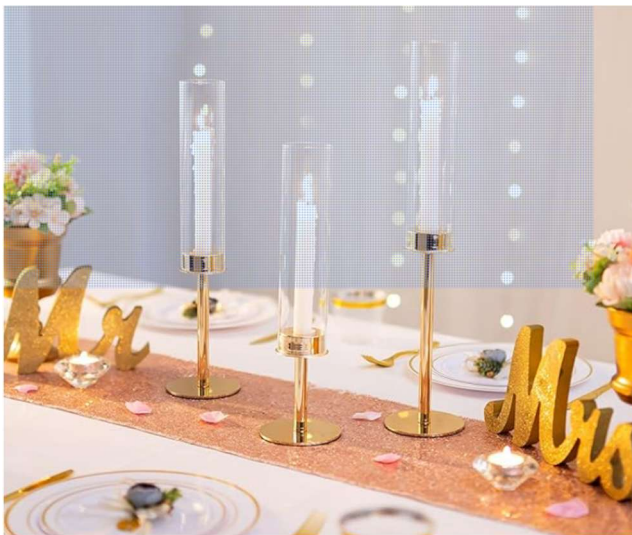

Tables

Up to 15 farmhouse tables – 7' x 40", seats 8-10 per table

Up to 15 round tables – 72" in diameter, 29" fixed height, seats 10-12 per table

Up to 20 black cocktail tables – 39.5" high...good for standing conversations

Champagne

Sage

Chiffon Table runners (for farmhouse tables)

- 20 white
- 20 ivory
- 27" by 120" inches

Centerpieces / decorations

Taper Candlestick Holders

- 18 tall total, 18 medium total, 18 short total
- Fit 0.75 Inch Thick Pillar Candles
- Candles are not included
- You will need to provide your own candles
- If you intend to light the candles, you must use driplless candles

Gold Vases for Centerpieces

- 24 total

Flowers Arrangement Vase

- 20 total

Glass bud vase set (small)

- 120 total pieces, random shapes and sizes

Glass Cylinder Vases

- Four sizes, 4", 6", 8" 10" tall
- 96 total vases (24 of 4", 24 of 6", 24 of 8", 24 of 10")