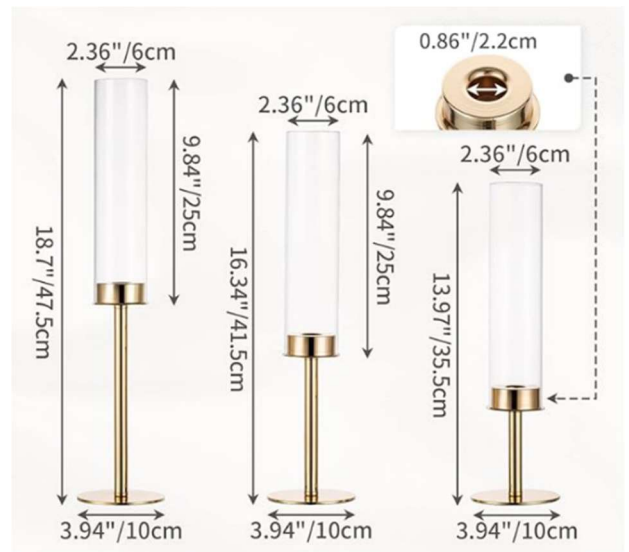

Tables

Up to 15 farmhouse tables – 7' x 40", seats 8-10 per table

Up to 15 round tables – 72" in diameter, 29" fixed height, seats 10-12 per table

Up to 20 black cocktail tables – 39.5" high...good for standing conversations

Champagne

Sage

Chiffon Table runners (for farmhouse tables)

- 20 white
- 20 ivory
- 27" by 120" inches

Centerpieces / decorations

Taper Candlestick Holders

- 18 tall total, 18 medium total, 18 short total
- Fit 0.75 Inch Thick Pillar Candles
- Candles are not included
- You will need to provide your own candles
- If you intend to light the candles, you must use driplless candles

Gold Candle Holders for Candlesticks - Taper

- 20 tall total, 20 medium total, 20 short total
- Candle Holders with Removable Glass
- Candles are not included
- You will need to provide your own candles
- If you intend to light the candles, you must use driplless candles

Gold Vases for Centerpieces

- 24 total

Flowers Arrangement Vase

- 20 total

Glass bud vase set (small)

- 120 total pieces, random shapes and sizes

Glass Cylinder Vases

- Four sizes, 4", 6", 8" 10" tall
- 96 total vases (24 of 4", 24 of 6", 24 of 8", 24 of 10")