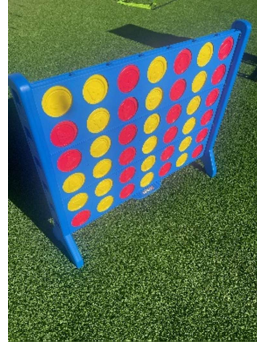

Television / Monitor

- TCL 65" Television/monitor on movable stand

Yard Games

Ball Toss

Connect Four

Soccer Nets (2) and Ball

Corn Hole

Axe Throw