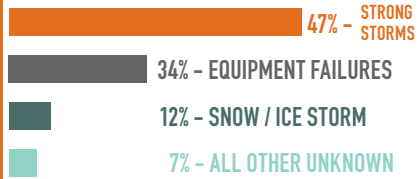

TOP CAUSES FOR POWER OUTAGES

Source: Generac Power Outage Explorer 2014

**THE GENERAC
PROMISE**

Generac invented the home standby generator category in 1977, and we still engineer and build them right here in Wisconsin. With over a million square feet of vertically integrated manufacturing and distributing space we are able to meet the needs of our customers.

Power outages do not always occur during normal working hours- that is why we have implemented a 24/7-365 customer care call center right here in Wisconsin. That means we are standing by 24/7, every minute of every day to answer your calls.