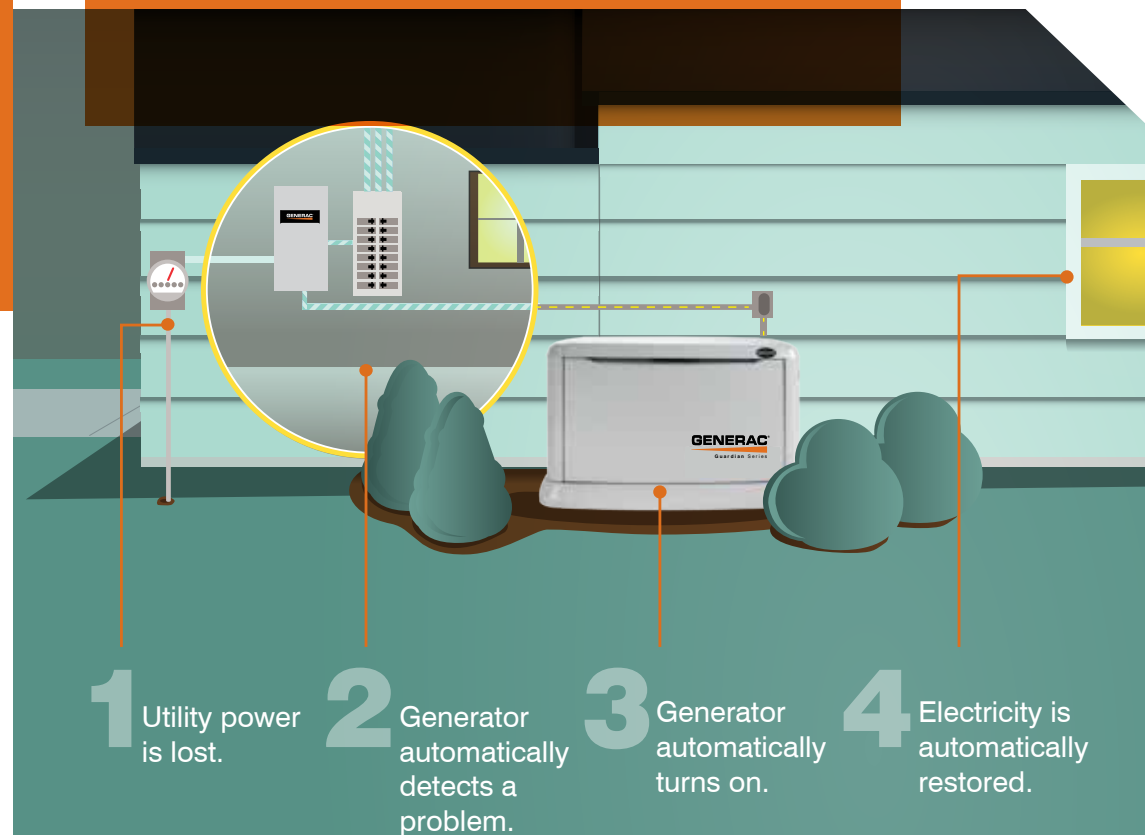

Generac's standby generators provide the automatic backup power you need to protect your home and family during a power outage. Connected to your existing LP or natural gas fuel supply, it kicks in within seconds of determining power loss—automatically—and runs for as long as necessary until utility power returns. Generac's Guardian Series lets you control your power, so life can go on.

HOW IT WORKS

If your power goes out, your generator comes on – automatically. **It's really that simple.**

The generator system consists of a generator and transfer switch. The generator sits outside of your home or business just like a central air conditioner, while the transfer switch is located next to the main breaker box, and in some cases replaces it entirely.