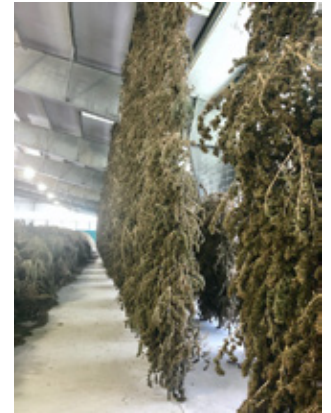

Updated February 7, 2020

Stormy Daniels

Hemp Form: Biomass and Outdoor Grown Flower

Available: 62,642 lbs.

Total CBD Content: Flower = 15.926% | Hand shucked biomass = 11.03%

D9-THC Content: <0.3%

Farm Location: Mountain Vista Extracts LLC
4354 County Road 214, Silt, CO 81652

Cultivator: Mountain Vista Extracts LLC - CO # 78669 & #77348

Seeds: Purchased from Ecogen Labs (ecogenlabs.com)
T1 x Cherry Blossom

Planted: Greenhouse propagated and field planted 7.16.19

Harvest Date: Harvested by hand 10.19.19

PRODUCTION FLOW CHART