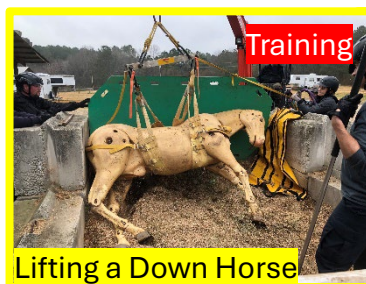

Training

Reality

Training

Lifting a Down Horse