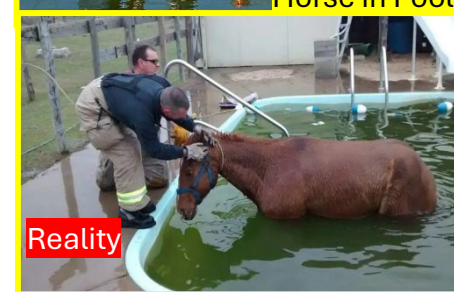

Reality

Reality