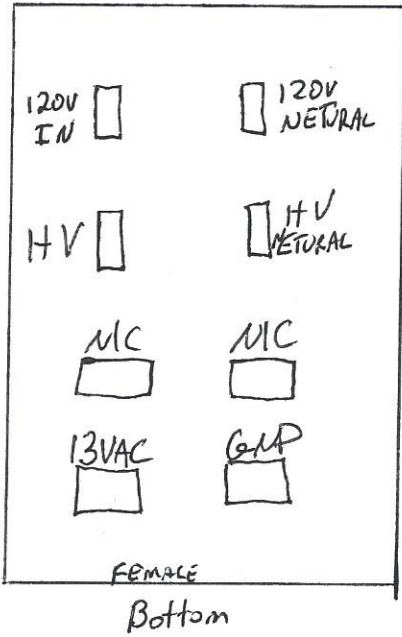

Palomar 300A Power Supply

Amp Plug
(Back of Amp)
TOP

Supply Plug

Terminal Strip in
Supply Box
-TOP-

Palomar 300A Power Supply

Amp Plug
(Back of Amp)
TOP

Supply Plug

Terminal Strip in
Supply Box
-TOP-