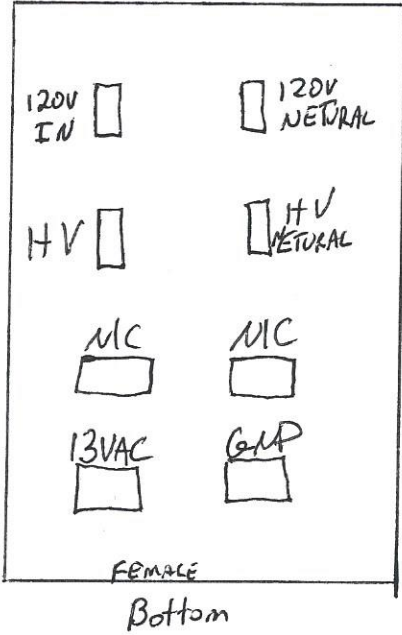

Palomar 300A Power Supply

Amp Plug
(Back of Amp)
TOP

Supply Plug

Terminal Strip in
Supply Box
-TOP-

Palomar 300A Power Supply

Amp Plug
(Back of Amp)
TOP

Supply Plug

Terminal Strip in
Supply Box
-TOP-