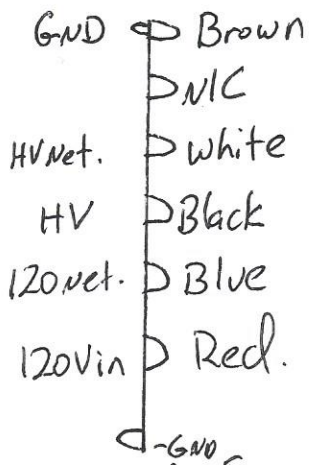

Palomar 300A Power Supply

Amp Plug
(Back of Amp)
TOP

Supply Plug

Terminal Strip in
Supply Box
-TOP-

Palomar 300A Power Supply

Amp Plug
(Back of Amp)
TOP

Supply Plug

Terminal Strip in
Supply Box
-TOP-