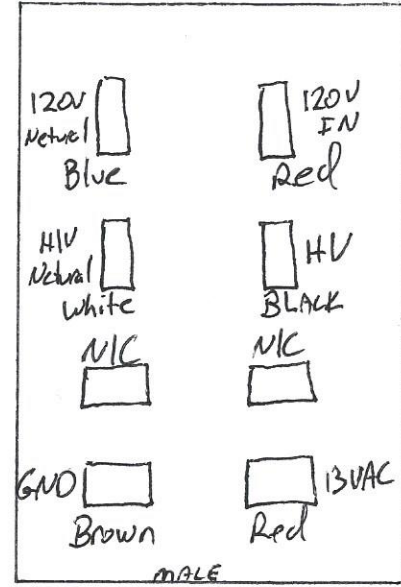

Palomar 300A Power Supply

Amp Plug
(Back of Amp)
TOP

Supply Plug

Terminal Strip in
Supply Box
-TOP-

Palomar 300A Power Supply

Amp Plug
(Back of Amp)
TOP

Supply Plug

Terminal Strip in
Supply Box
-TOP-