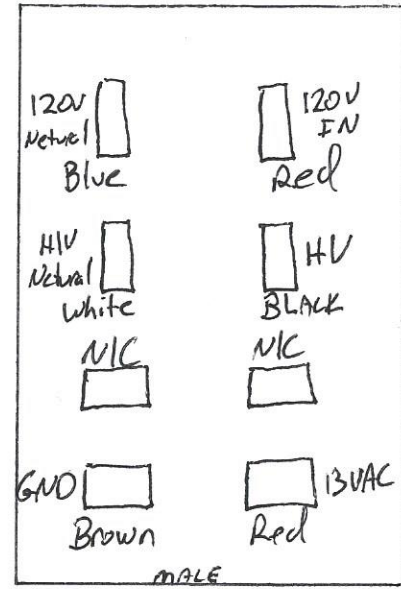

Palomar 300A Power Supply

Amp Plug
(Back of Amp)
TOP

Supply Plug

Terminal Strip in
Supply Box
-TOP-

Palomar 300A Power Supply

Amp Plug
(Back of Amp)
TOP

Supply Plug

Terminal Strip in
Supply Box
-TOP-