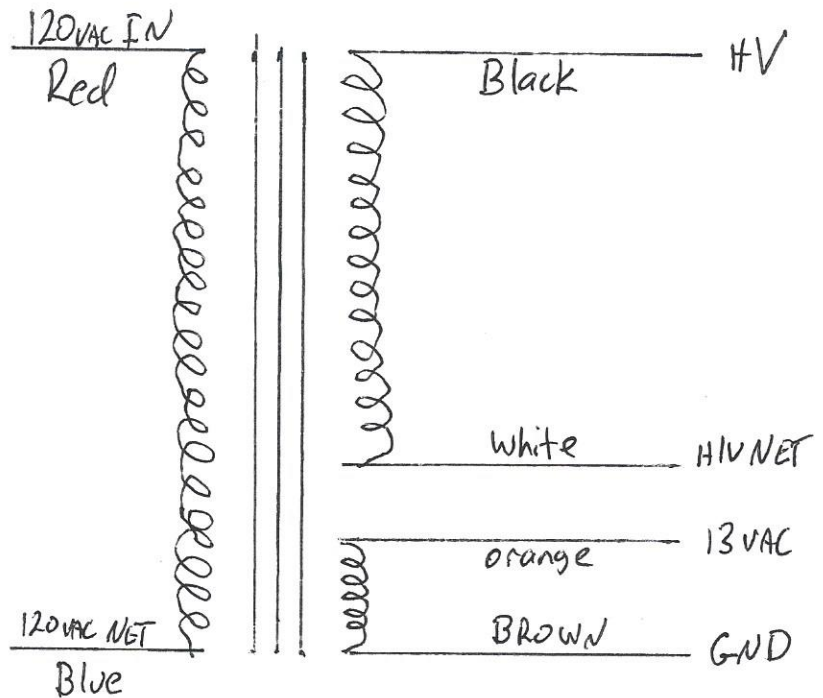

Palomar 300A Power Supply

Amp Plug
(Back of Amp)
TOP

Supply Plug

Terminal Strip in
Supply Box
-TOP-

Palomar 300A Power Supply

Amp Plug
(Back of Amp)
TOP

Supply Plug

Terminal Strip in
Supply Box
-TOP-