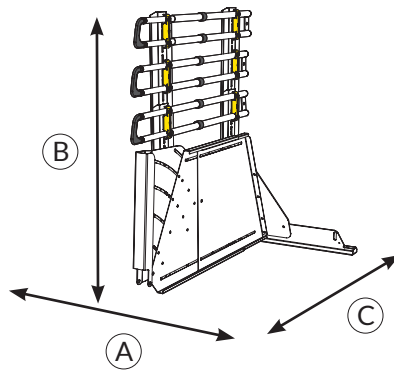

Sizing guide

SIZE	A	B MIN-MAX	C MIN-MAX
M	710	400-960	780-1000
XL	710	400-960	1050-1500

All measurements in mm

VarioDivider

DOG TRANSPORTATION TECHNOLOGY