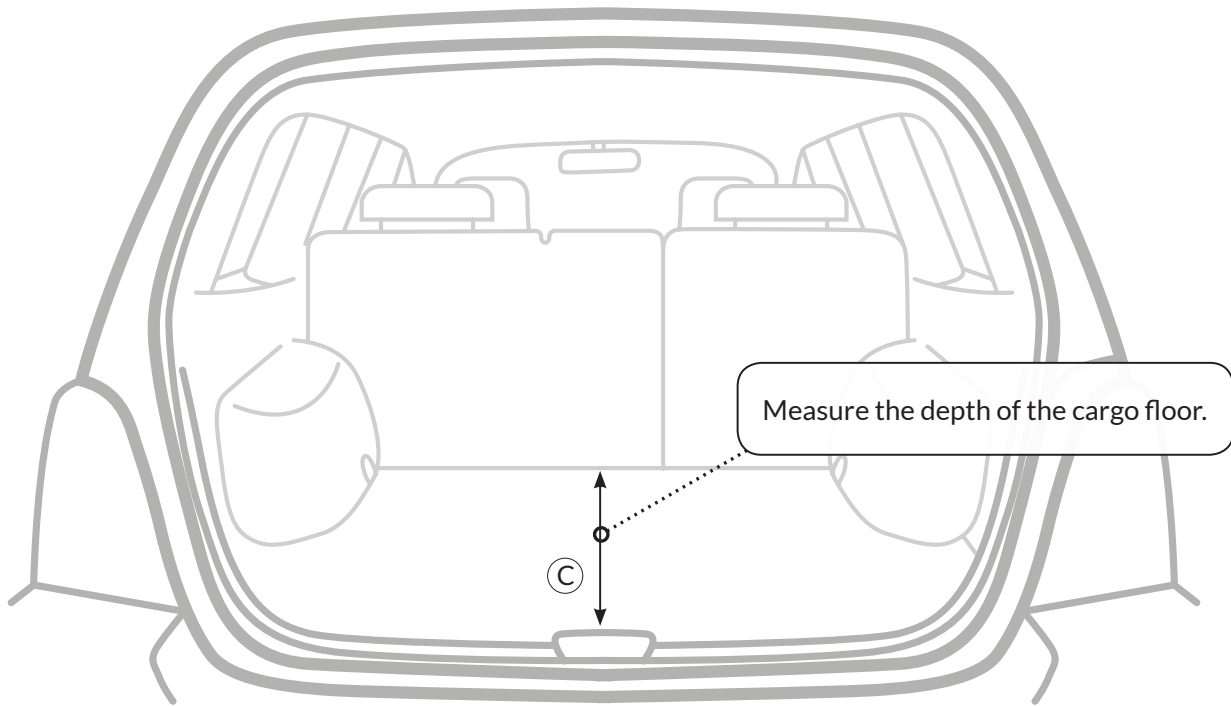

Sizing guide

SIZE	A	B MIN-MAX	C MIN-MAX
M	710	400-960	780-1000
XL	710	400-960	1050-1500

All measurements in mm

VarioDivider

DOG TRANSPORTATION TECHNOLOGY