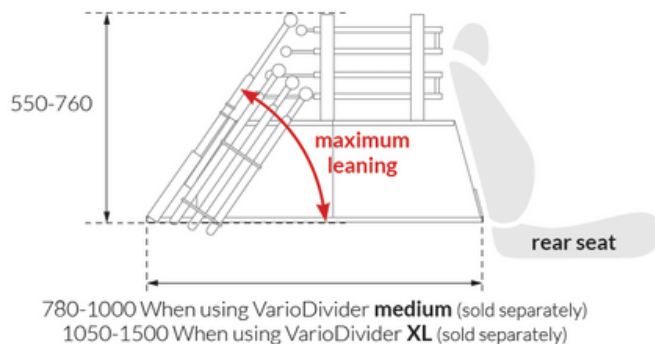

all measurements in millimeters mm

VarioGate

DOG TRANSPORTATION TECHNOLOGY

BLACK HOUND

VARIOCAGE

mimSAFE

VarioGate double + VarioDivider minimum leaning

all measurements in millimeters mm

VarioGate double + VarioDivider maximum leaning

all measurements in millimeters mm

VarioGate

DOG TRANSPORTATION TECHNOLOGY