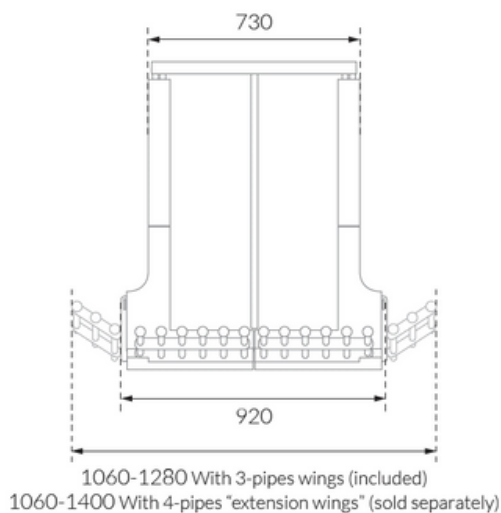

all measurements in millimeters mm

VarioGate

DOG TRANSPORTATION TECHNOLOGY

BLACK HOUND

VARIOCAGE

mimSAFE

VarioGate double + VarioDivider minimum leaning

all measurements in millimeters mm

VarioGate double + VarioDivider maximum leaning

all measurements in millimeters mm

VarioGate

DOG TRANSPORTATION TECHNOLOGY