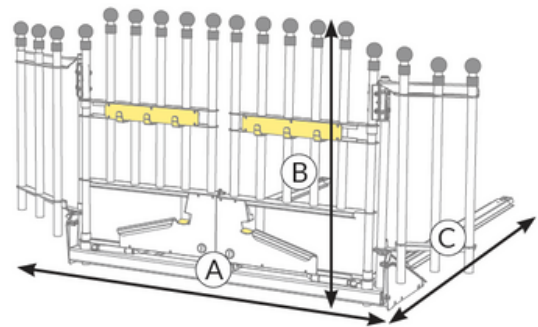

BLACK HOUND

VARIOCAGE

mimSAFE

Sizing guide

SINGLE

WING TYPE	A MIN-MAX	B MIN-MAX	C MIN-MAX
3 Pipes	535-720	555-960	depending on the chosen VarioDivider
All measurements in mm			

DOUBLE

WING TYPE	A MIN-MAX	B MIN-MAX	C MIN-MAX
3 Pipes	920-1280	555-960	600-1500
All measurements in mm			

VarioGate

DOG TRANSPORTATION TECHNOLOGY

BLACK HOUND

VARIOCAGE

mimSAFE

VarioGate single + VarioDivider minimum leaning

all measurements in millimeters mm

VarioGate single + VarioDivider maximum leaning

all measurements in millimeters mm

VarioGate

DOG TRANSPORTATION TECHNOLOGY

BLACK HOUND

VARIOCAGE

mimSAFE

VarioGate double + VarioDivider minimum leaning

all measurements in millimeters mm

VarioGate double + VarioDivider maximum leaning

all measurements in millimeters mm

VarioGate

DOG TRANSPORTATION TECHNOLOGY