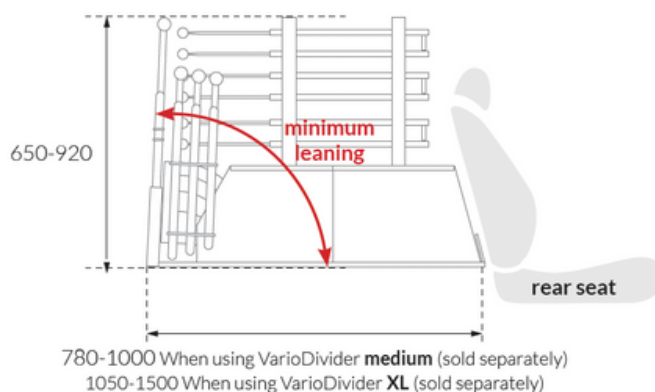

all measurements in millimeters mm

VarioGate

DOG TRANSPORTATION TECHNOLOGY

BLACK HOUND

VARIOCAGE

mimSAFE

VarioGate double + VarioDivider minimum leaning

all measurements in millimeters mm

VarioGate double + VarioDivider maximum leaning

all measurements in millimeters mm

VarioGate

DOG TRANSPORTATION TECHNOLOGY