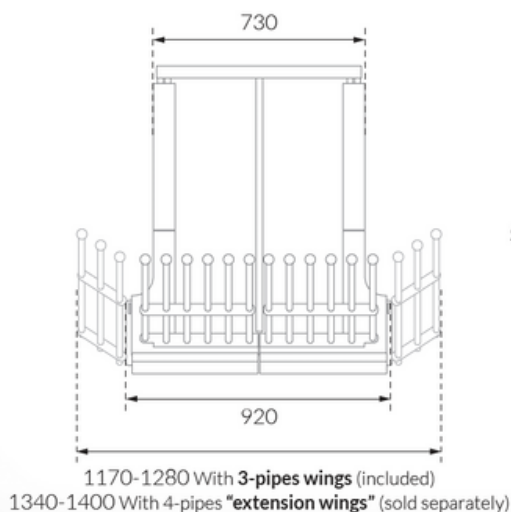

all measurements in millimeters mm

VarioGate

DOG TRANSPORTATION TECHNOLOGY

BLACK HOUND

VARIOCAGE

mimSAFE

VarioGate double + VarioDivider minimum leaning

all measurements in millimeters mm

VarioGate double + VarioDivider maximum leaning

all measurements in millimeters mm

VarioGate

DOG TRANSPORTATION TECHNOLOGY