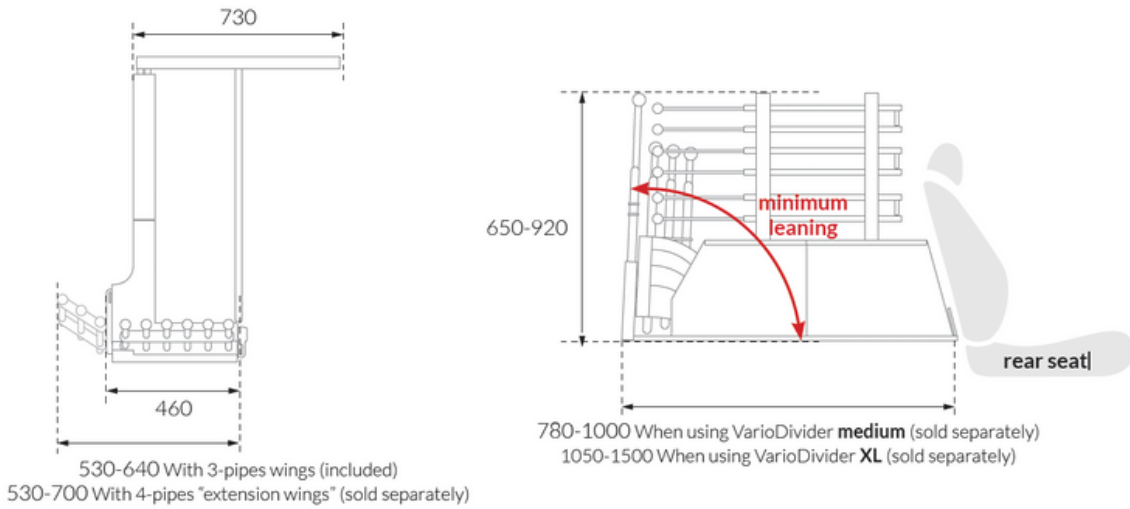

VarioGate

DOG TRANSPORTATION TECHNOLOGY

BLACK HOUND

VARIOCAGE

mimSAFE

VarioGate single + VarioDivider minimum leaning

all measurements in millimeters mm

VarioGate single + VarioDivider maximum leaning

all measurements in millimeters mm

VarioGate

DOG TRANSPORTATION TECHNOLOGY

BLACK HOUND

VARIOCAGE

mimSAFE

VarioGate double + VarioDivider minimum leaning

all measurements in millimeters mm

VarioGate double + VarioDivider maximum leaning

all measurements in millimeters mm

VarioGate

DOG TRANSPORTATION TECHNOLOGY