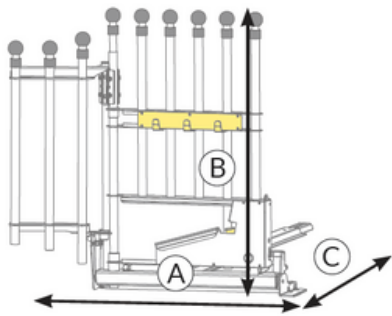

BLACK HOUND

VARIOCAGE

mimSAFE

Sizing guide

SINGLE

WING TYPE	A MIN-MAX	B MIN-MAX	C MIN-MAX
3 Pipes	535-720	555-960	depending on the chosen VarioDivider
All measurements in mm			

DOUBLE

WING TYPE	A MIN-MAX	B MIN-MAX	C MIN-MAX
3 Pipes	920-1280	555-960	600-1500
All measurements in mm			

VarioGate

DOG TRANSPORTATION TECHNOLOGY

BLACK HOUND

VARIOCAGE

mimSAFE

VarioGate single + VarioDivider minimum leaning

all measurements in millimeters mm

VarioGate single + VarioDivider maximum leaning

all measurements in millimeters mm

VarioGate

DOG TRANSPORTATION TECHNOLOGY

BLACK HOUND

VARIOCAGE

mimSAFE

VarioGate double + VarioDivider minimum leaning

all measurements in millimeters mm

VarioGate double + VarioDivider maximum leaning

all measurements in millimeters mm

VarioGate

DOG TRANSPORTATION TECHNOLOGY