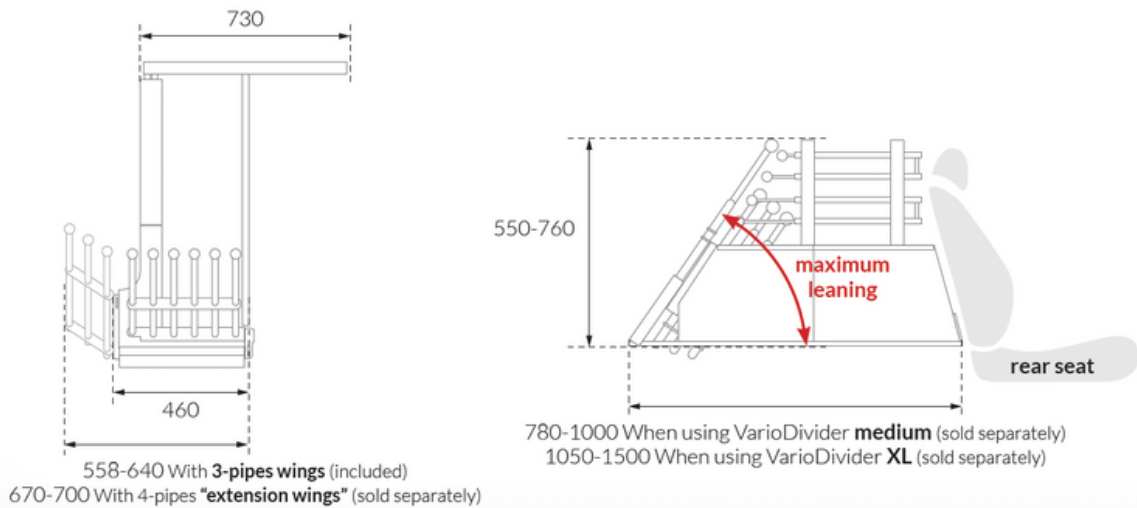

VarioGate

DOG TRANSPORTATION TECHNOLOGY

BLACK HOUND

VARIOCAGE

mimSAFE

VarioGate single + VarioDivider minimum leaning

all measurements in millimeters mm

VarioGate single + VarioDivider maximum leaning

all measurements in millimeters mm

VarioGate

DOG TRANSPORTATION TECHNOLOGY

BLACK HOUND

VARIOCAGE

mimSAFE

VarioGate double + VarioDivider minimum leaning

all measurements in millimeters mm

VarioGate double + VarioDivider maximum leaning

all measurements in millimeters mm

VarioGate

DOG TRANSPORTATION TECHNOLOGY