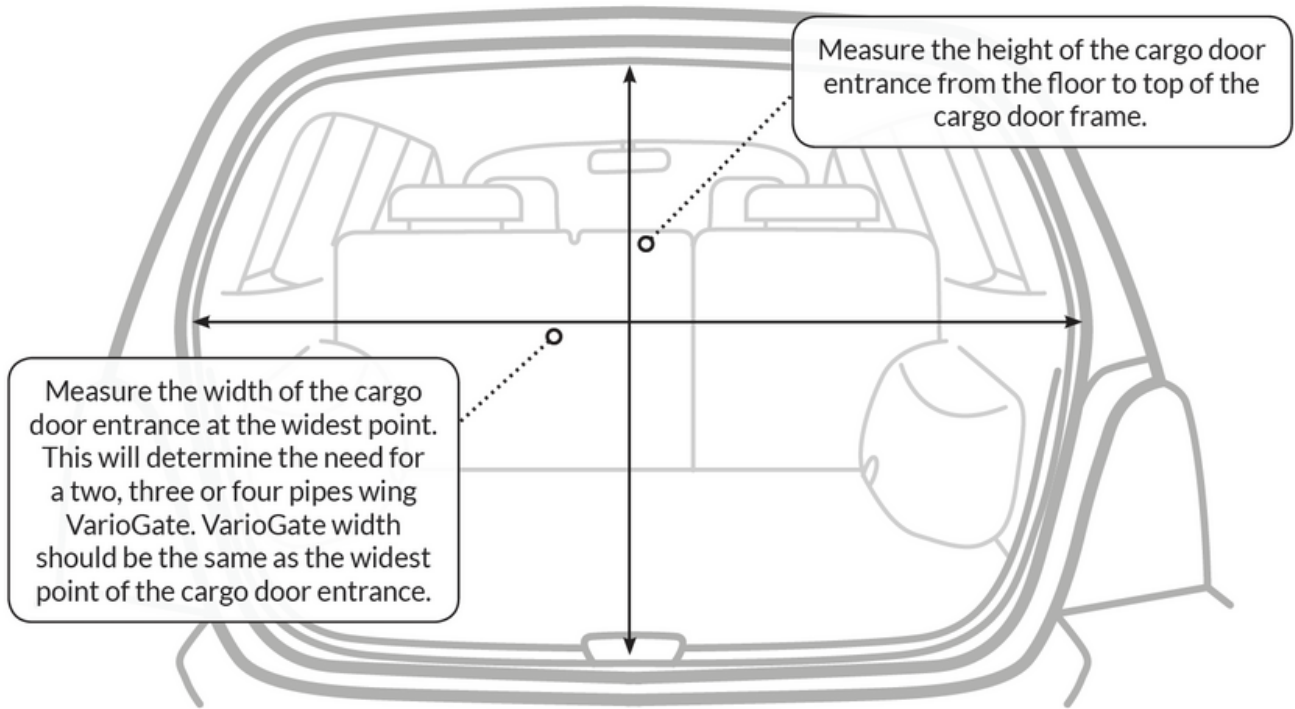

BLACK HOUND

VARIOCAGE

mimSAFE

Sizing guide

SINGLE

WING TYPE	A MIN-MAX	B MIN-MAX	C MIN-MAX
3 Pipes	535-720	555-960	depending on the chosen VarioDivider
All measurements in mm			

DOUBLE

WING TYPE	A MIN-MAX	B MIN-MAX	C MIN-MAX
3 Pipes	920-1280	555-960	600-1500
All measurements in mm			

VarioGate

DOG TRANSPORTATION TECHNOLOGY

BLACK HOUND

VARIOCAGE

mimSAFE

VarioGate single + VarioDivider minimum leaning

all measurements in millimeters mm

VarioGate single + VarioDivider maximum leaning

all measurements in millimeters mm

VarioGate

DOG TRANSPORTATION TECHNOLOGY

BLACK HOUND

VARIOCAGE

mimSAFE

VarioGate double + VarioDivider minimum leaning

all measurements in millimeters mm

VarioGate double + VarioDivider maximum leaning

all measurements in millimeters mm

VarioGate

DOG TRANSPORTATION TECHNOLOGY